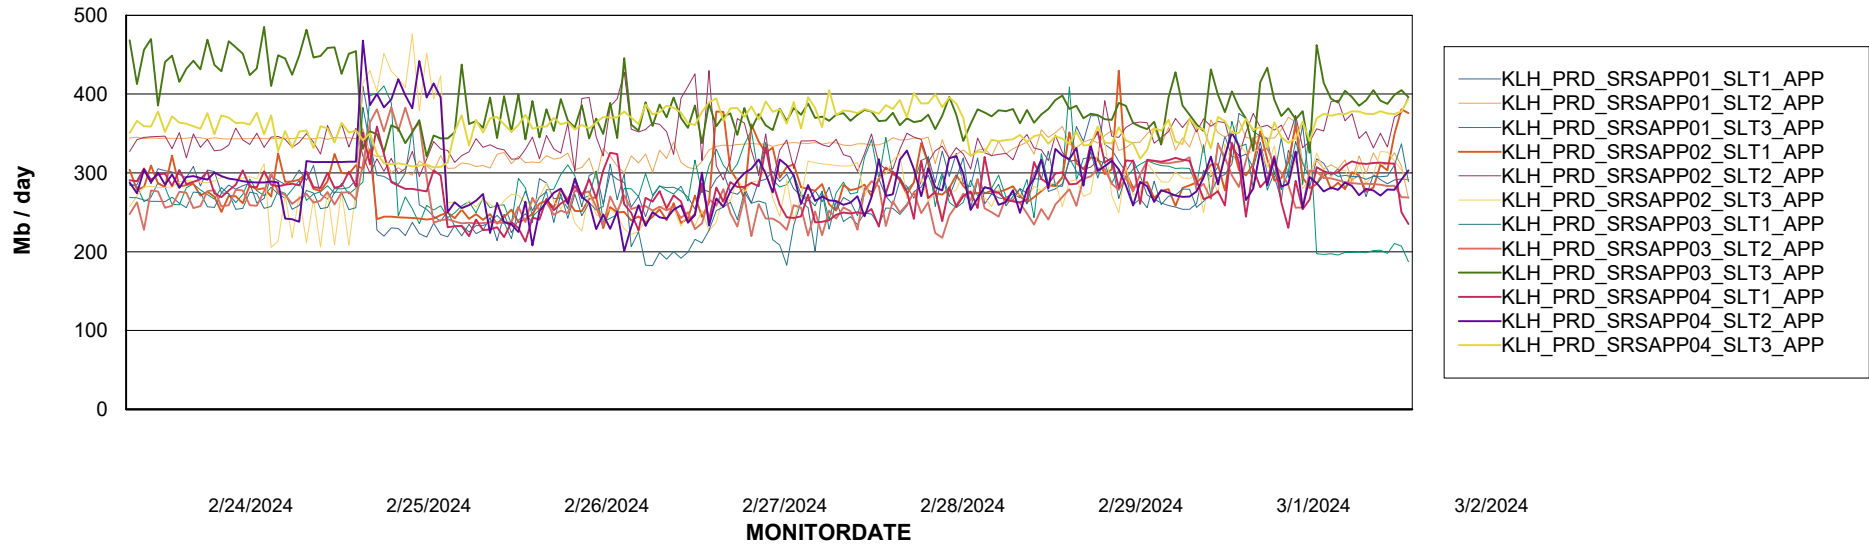

ABSSolute Application Server Services

Avg memory used per ABS Server Service