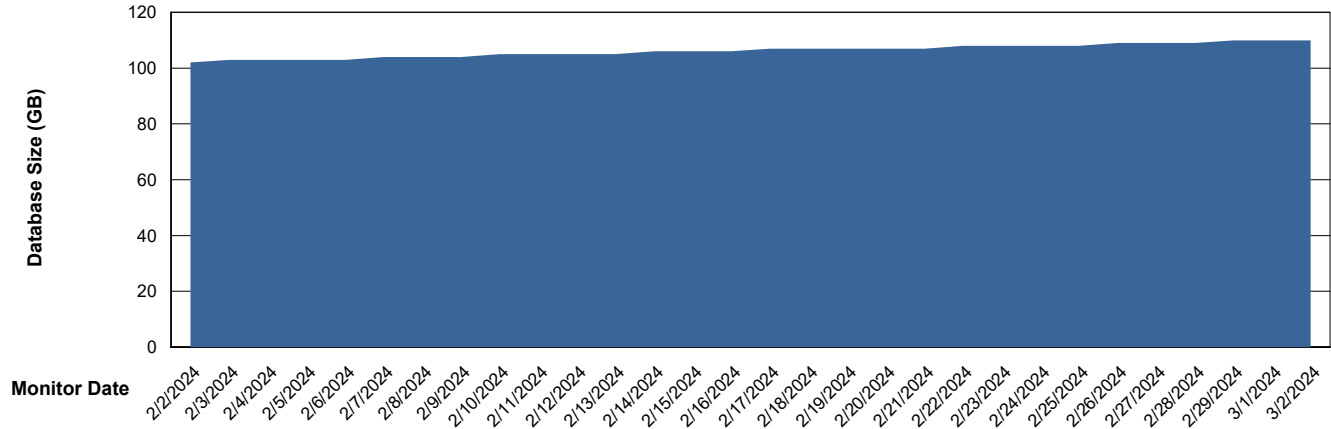

Weekly SLA Customer Report

Customer KLH_Production (24/7)
Database ID 139

Database Performance KLH_PRD_SRSD02_HSBABS1

DB Processes Max 0
DB Processes Max 4
DB Processes Max 1,000

Weekly SLA Customer Report

Customer KLH_Production (24/7)
Database ID 139

DATABASE SIZE KLH_PRD_SRSBIDB01_ABS1

Database growth over last month

DATABASE SIZE KLH_PRD_SRSDB01_ABS1

Database growth over last month

Weekly SLA Customer Report