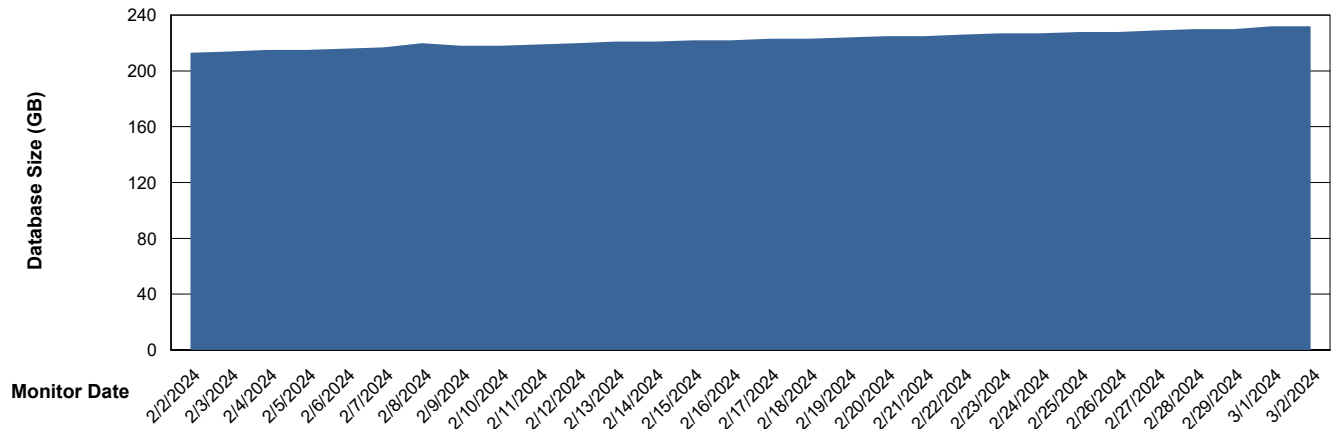

Customer KLH_Production (24/7)
Database ID 139

DATABASE SIZE KLH_PRD_SRSBIDB01_ABS1

Database growth over last month

DATABASE SIZE KLH_PRD_SRSDB01_ABS1

Database growth over last month

Weekly SLA Customer Report