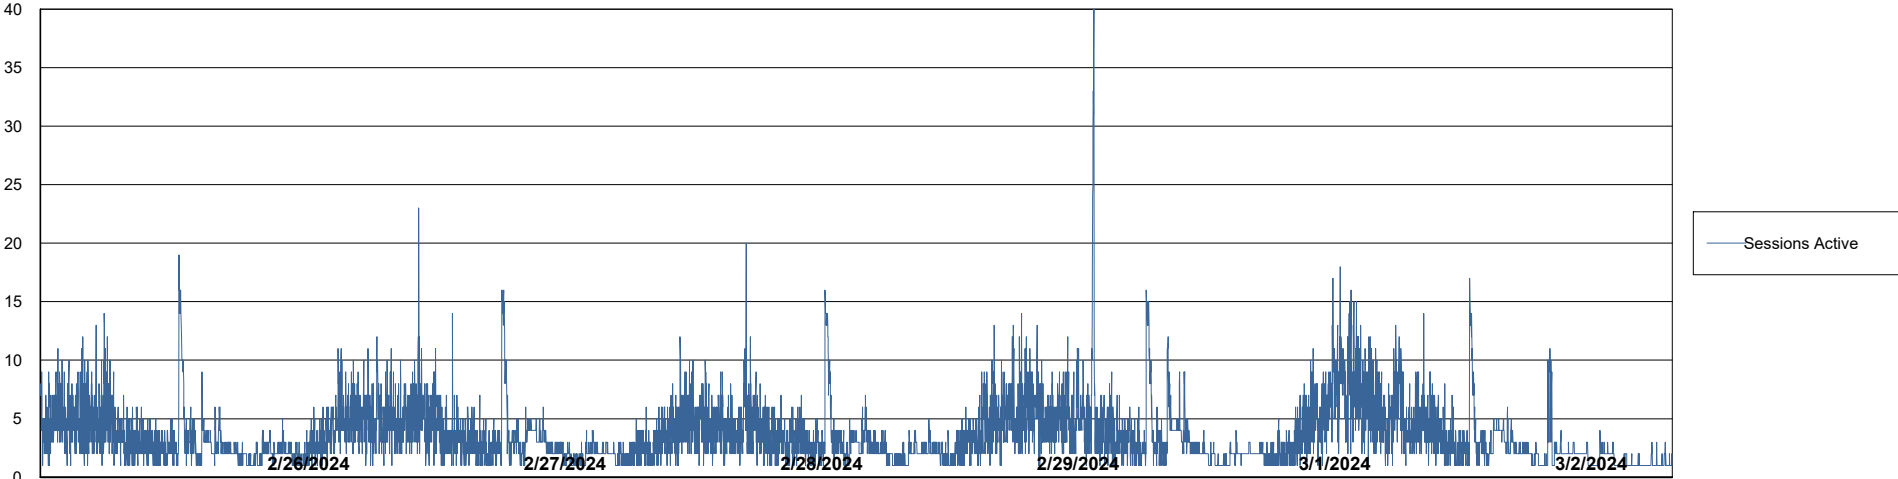

Weekly SLA Customer Report

Customer KLH_Production (24/7)
Database ID 139

Database Performance KLH_PRD_SRSBIDB01_ABS1

Weekly SLA Customer Report

Customer KLH_Production (24/7)
Database ID 139

Database Performance KLH_PRD_SRSDDB01_ABS1