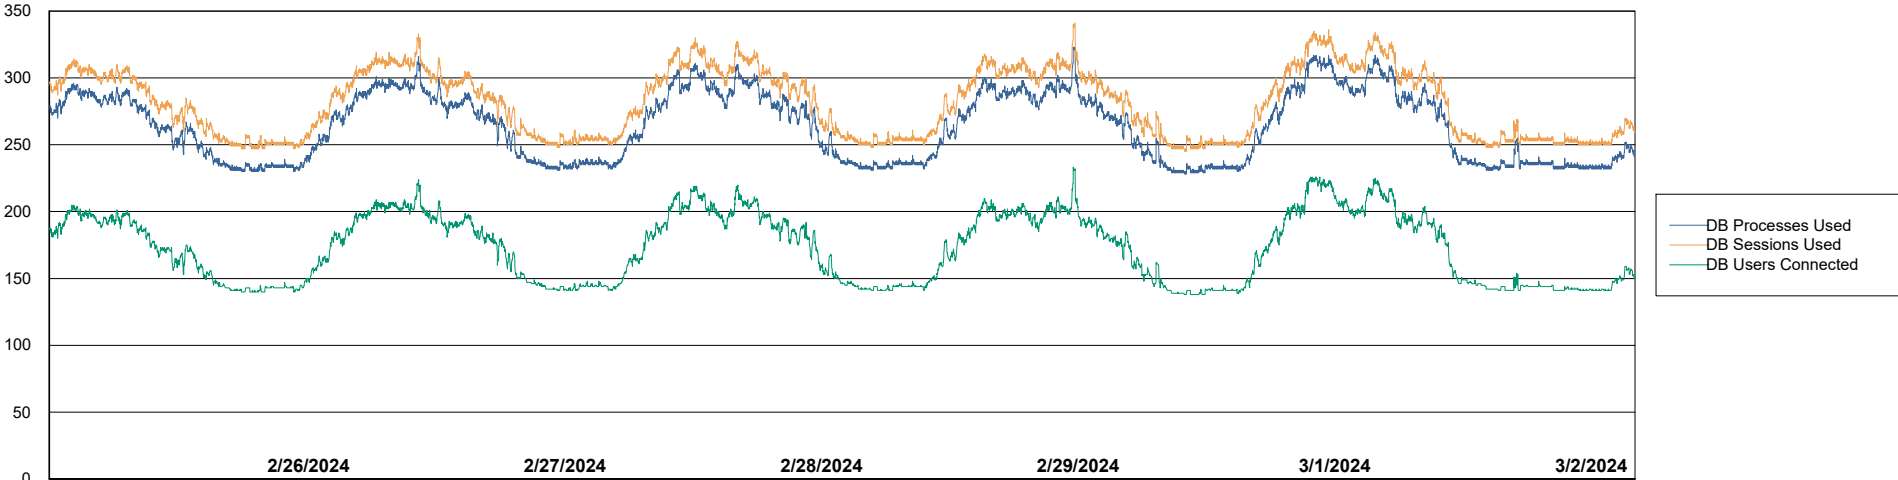

Weekly SLA Customer Report

Customer KLH_Production (24/7)
Database ID 139

Database Performance KLH_PRD_SRSBIDB01_ABS1

Weekly SLA Customer Report

Customer KLH_Production (24/7)
Database ID 139

Database Performance KLH_PRD_SRSDDB01_ABS1