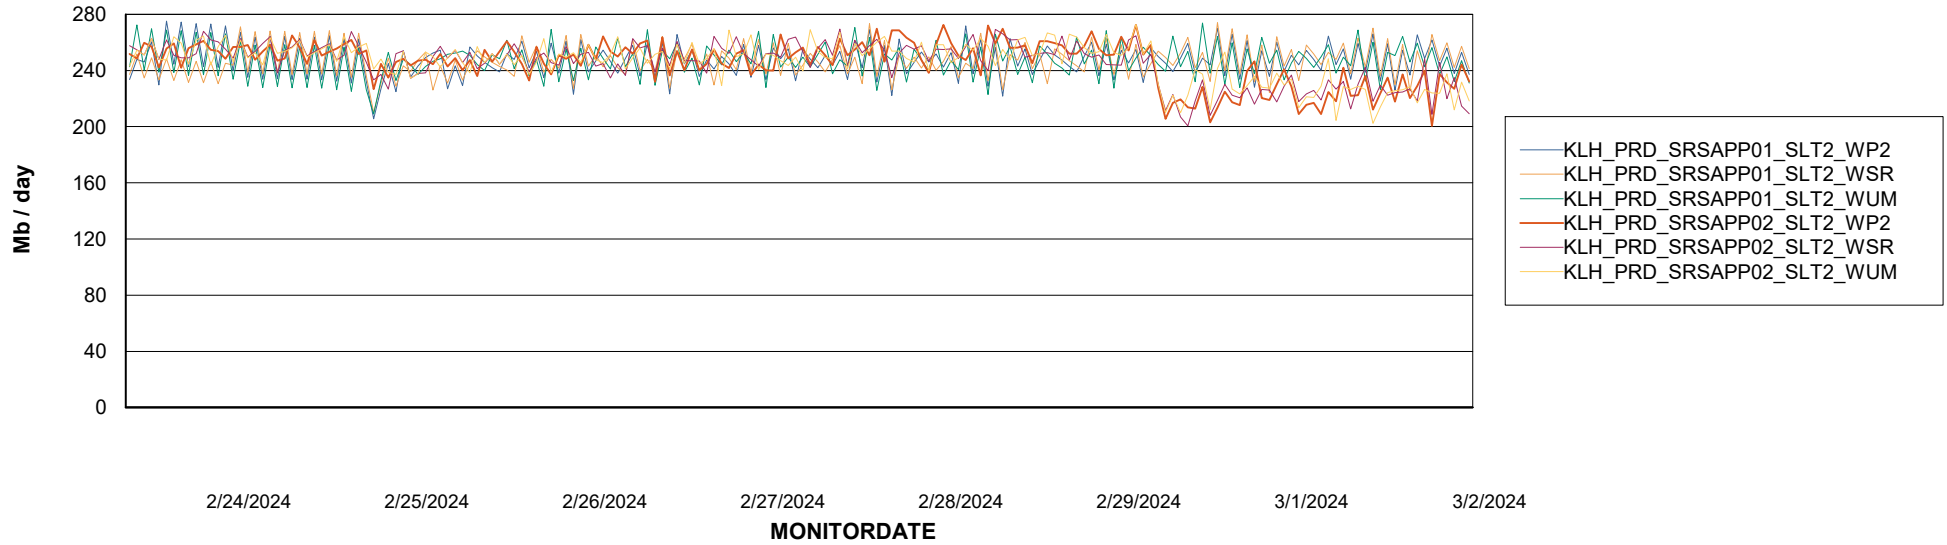

ABSolute Web Component Services

Avg memory used per ABS Web component