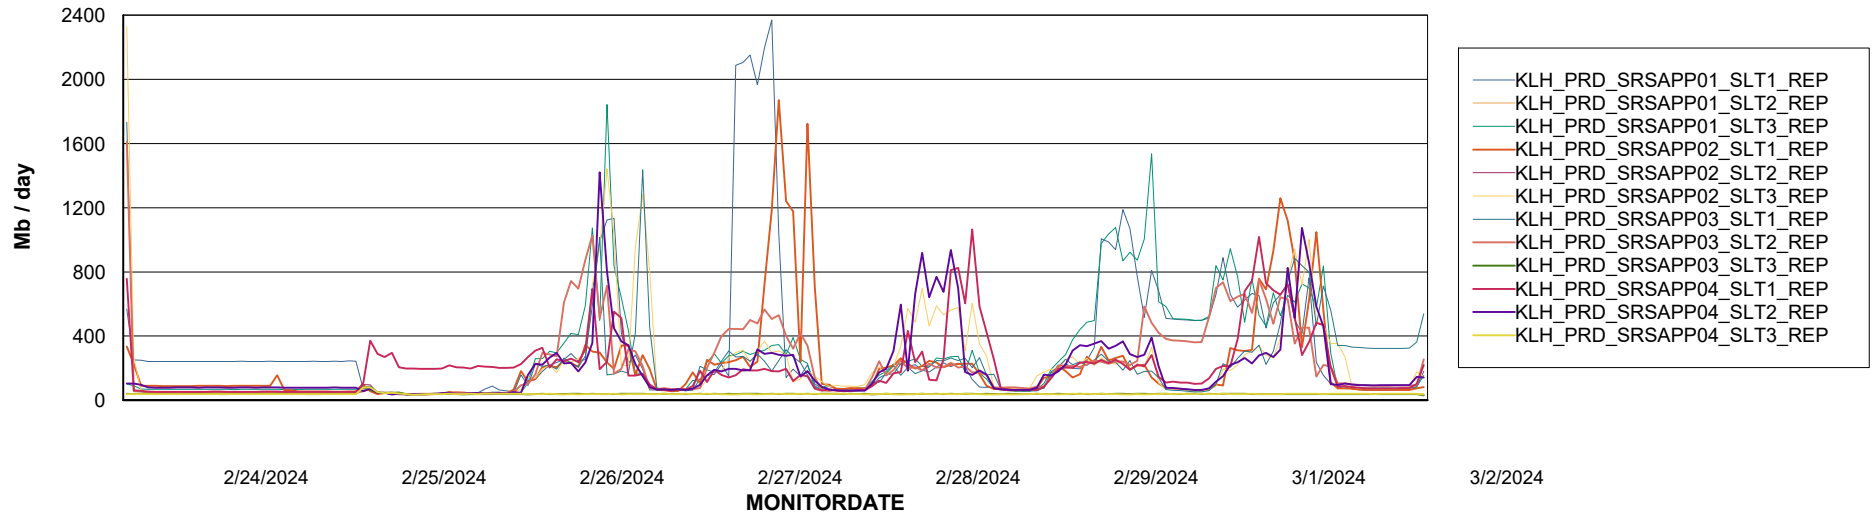

ABSSolute Application ReportServer Services

Avg memory used per ReportServer Service