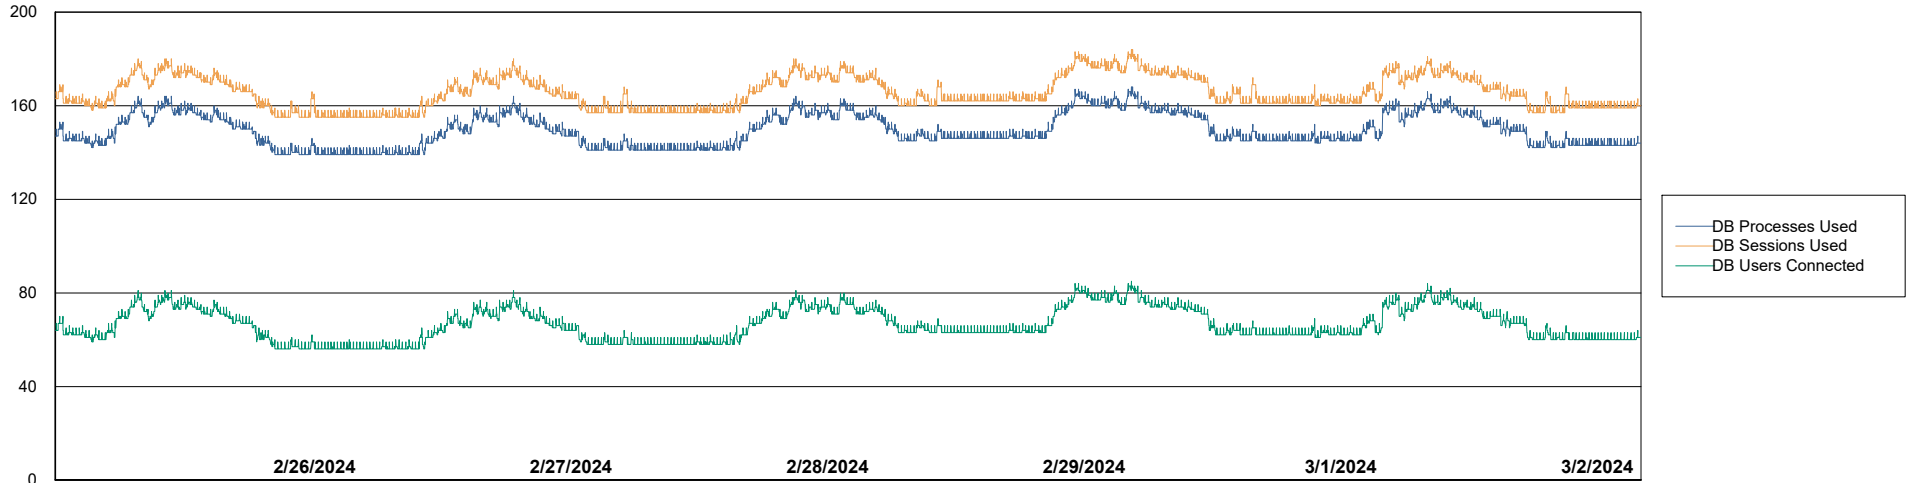

Weekly SLA Customer Report

Customer KBR_Production
Database ID 117

Database Performance KBR_PRD_BI-DBSRV_ABS1

Weekly SLA Customer Report

Customer KBR_Production
Database ID 117

Database Performance KBR_PRD_DB-SRV1_ABS1