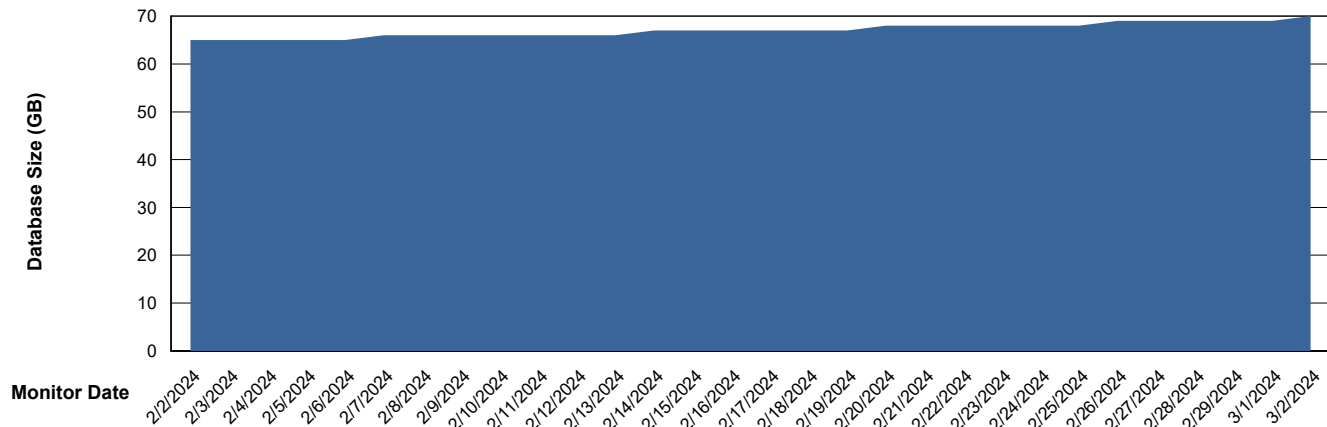

Weekly SLA Customer Report

Customer KBR_Production
Database ID 117

Database Performance KBR_PRD_BI-DBSRV_ABS1

Weekly SLA Customer Report

Customer KBR_Production
Database ID 117

Database Performance KBR_PRD_DB-SRV1_ABS1

Weekly SLA Customer Report

Customer KBR_Production
Database ID 117

Database Performance KBR_PRD_DB-SRV2_HSBABS1

DB Processes Max 1,000

Weekly SLA Customer Report

Customer KBR_Production
Database ID 117

DATABASE SIZE KBR_PRD_BI-DBSRV_ABS1

Database growth over last month

DATABASE SIZE KBR_PRD_DB-SRV1_ABS1

Database growth over last month

Weekly SLA Customer Report

Customer KBR_Production
Database ID 117

Database Tablespace KBR_PRD_BI-DBSRV_ABS1