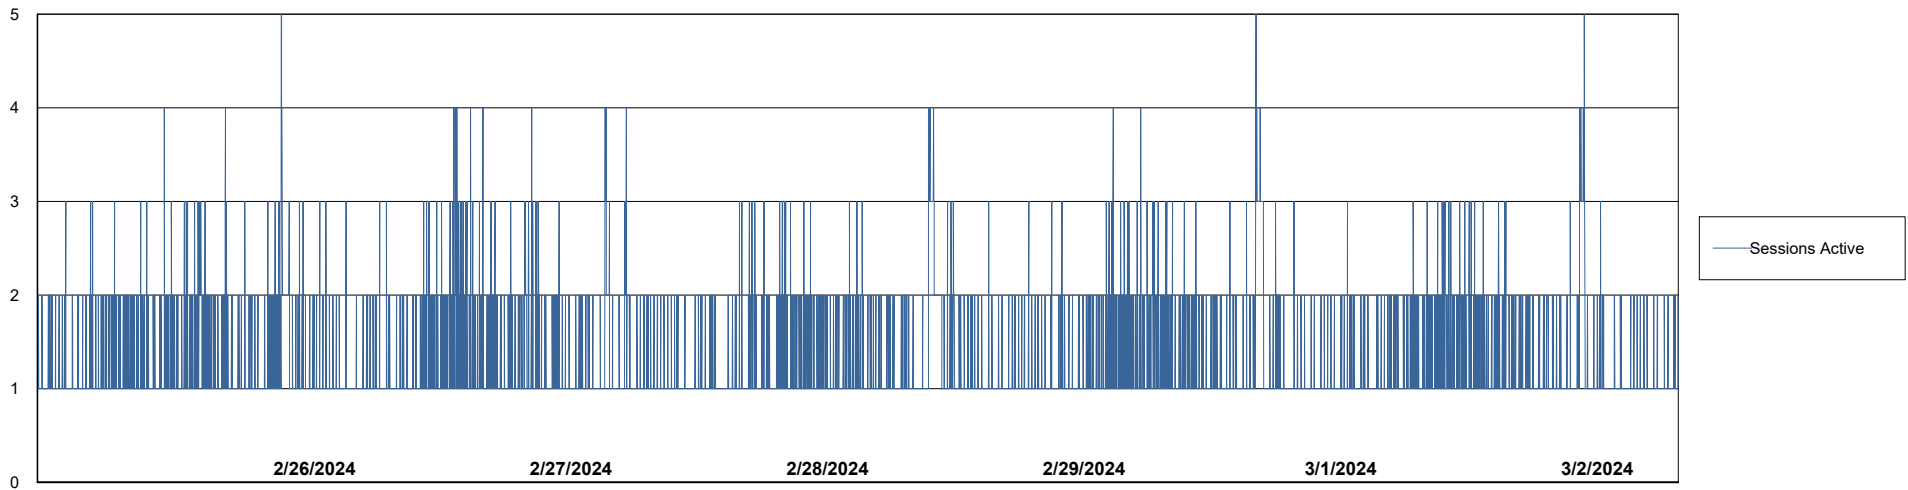

Weekly SLA Customer Report

Customer KBR_Production
 Database ID 117

Harddisk Usage KBR_PRD_WEBSRV2

	Free disk space on / (%)	Total disk space on / (Gb)	Used disk space on / (Gb)	Free disk space on /boot (%)	Total disk space on /boot (Gb)	Used disk space on /boot (Gb)
3/2/2024	82	55	10	59	1	0
3/1/2024	82	55	10	59	1	0
2/29/2024	82	55	10	59	1	0
2/28/2024	82	55	10	59	1	0
2/27/2024	82	55	10	59	1	0
2/26/2024	82	55	10	59	1	0
2/25/2024	82	55	10	59	1	0

Weekly SLA Customer Report

Customer KBR_Production
Database ID 117

Database Performance KBR_PRD_BI-DBSRV_ABS1

Weekly SLA Customer Report

Customer KBR_Production
Database ID 117

Database Performance KBR_PRD_DB-SRV1_ABS1