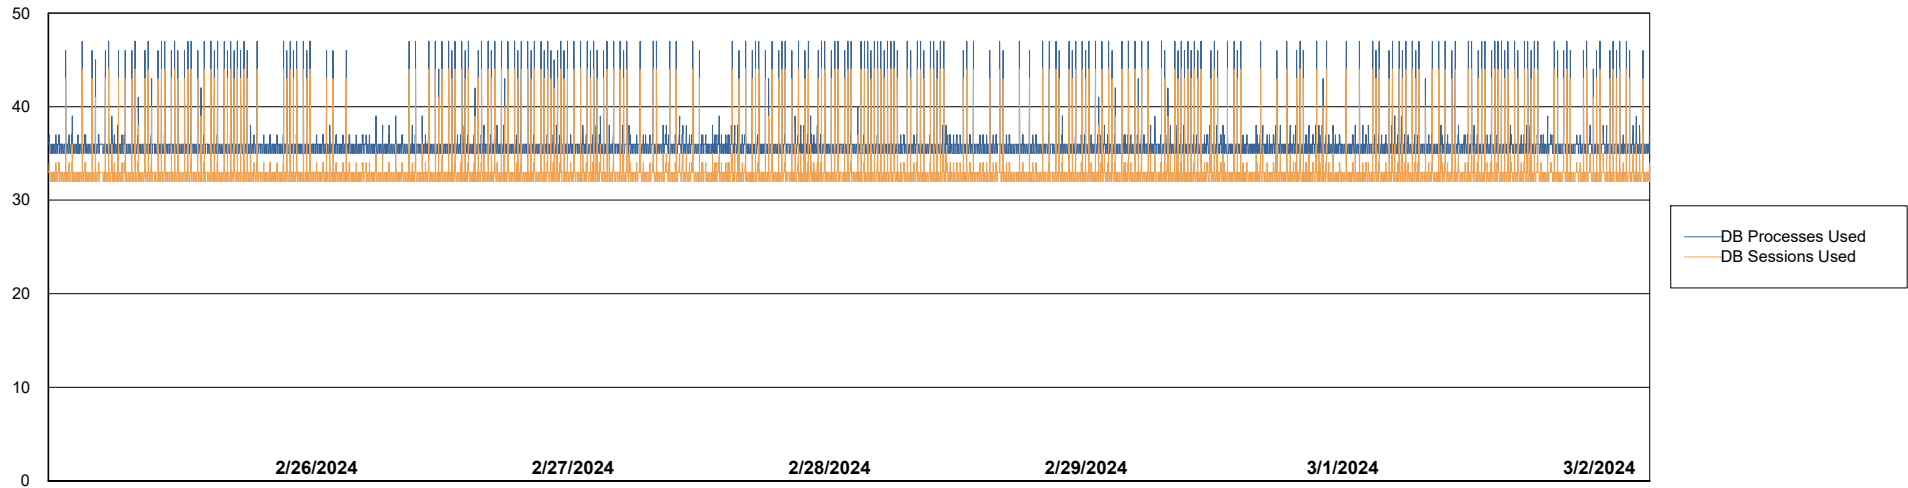

Database Performance KBR_PRD_DB-SRV2_HSBABS1

DB Processes Max 1,000