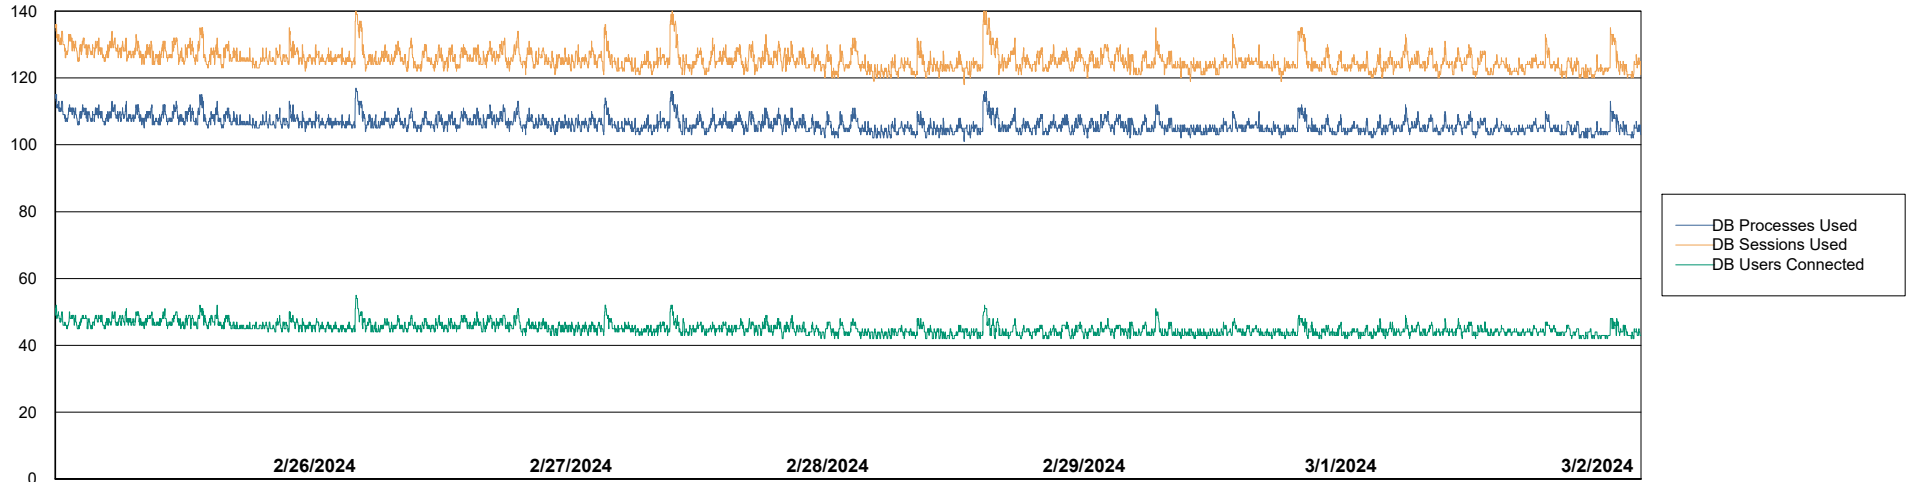

Database Performance KBR_PRD_BI-DBSRV_ABS1