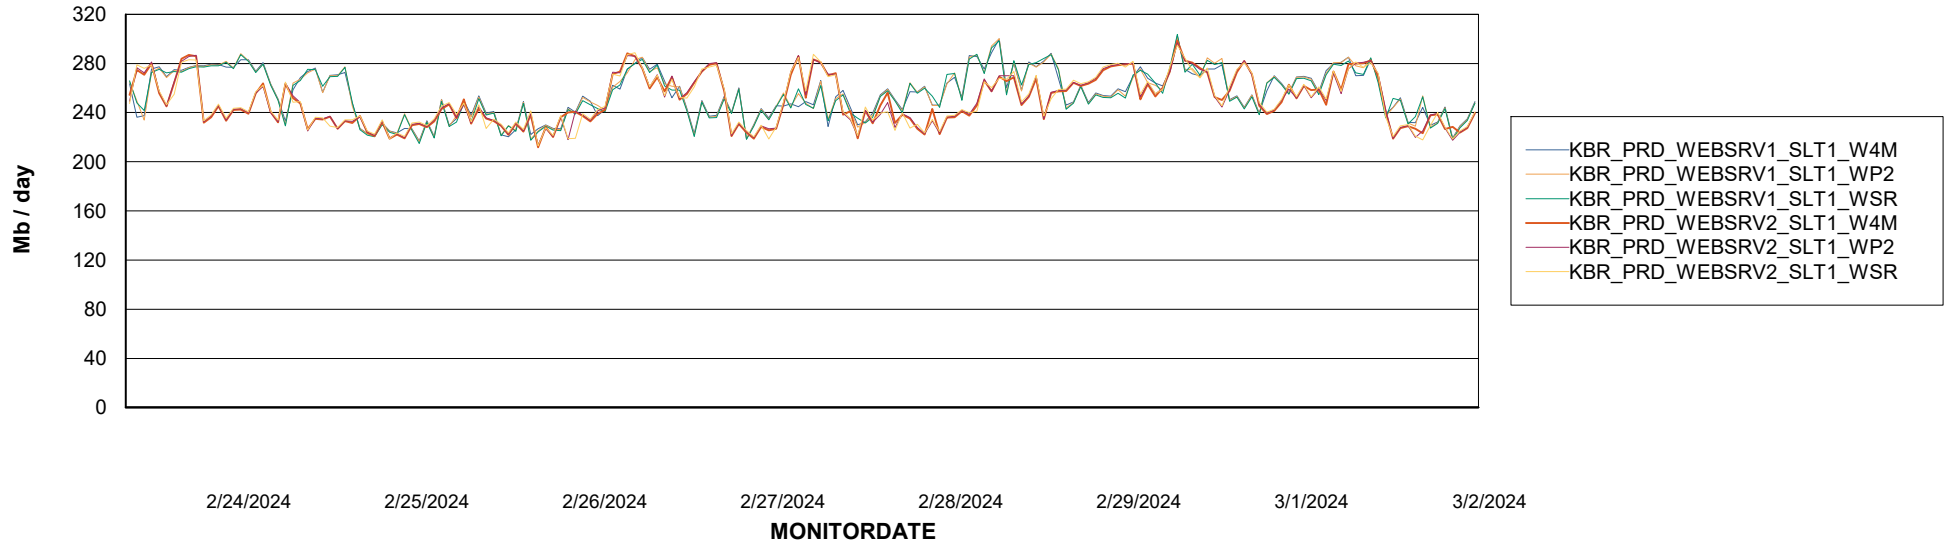

ABSolute Web Component Services

Avg memory used per ABS Web component