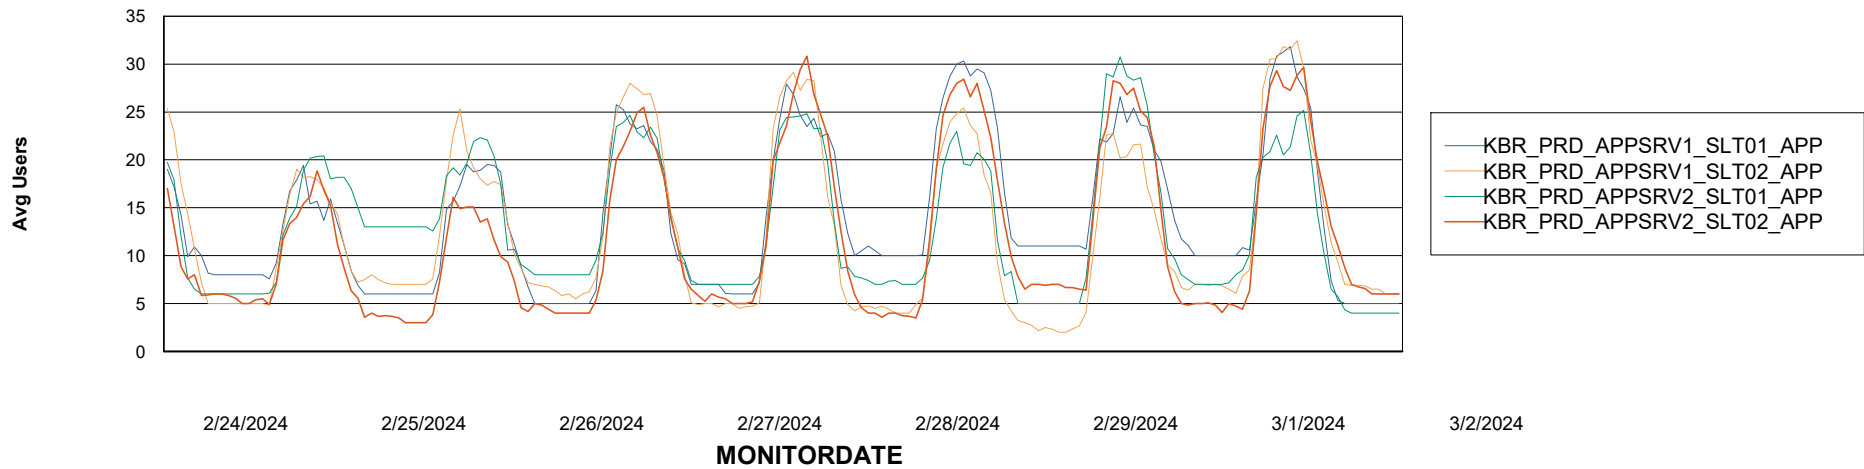

Avg memory used per ABS Server Service

Weekly SLA Customer Report

Customer KBR_Production
Database ID 117

ABSSolute Application Server Services

Avg memory used per ReportServer Service

Avg users per day per ABS server