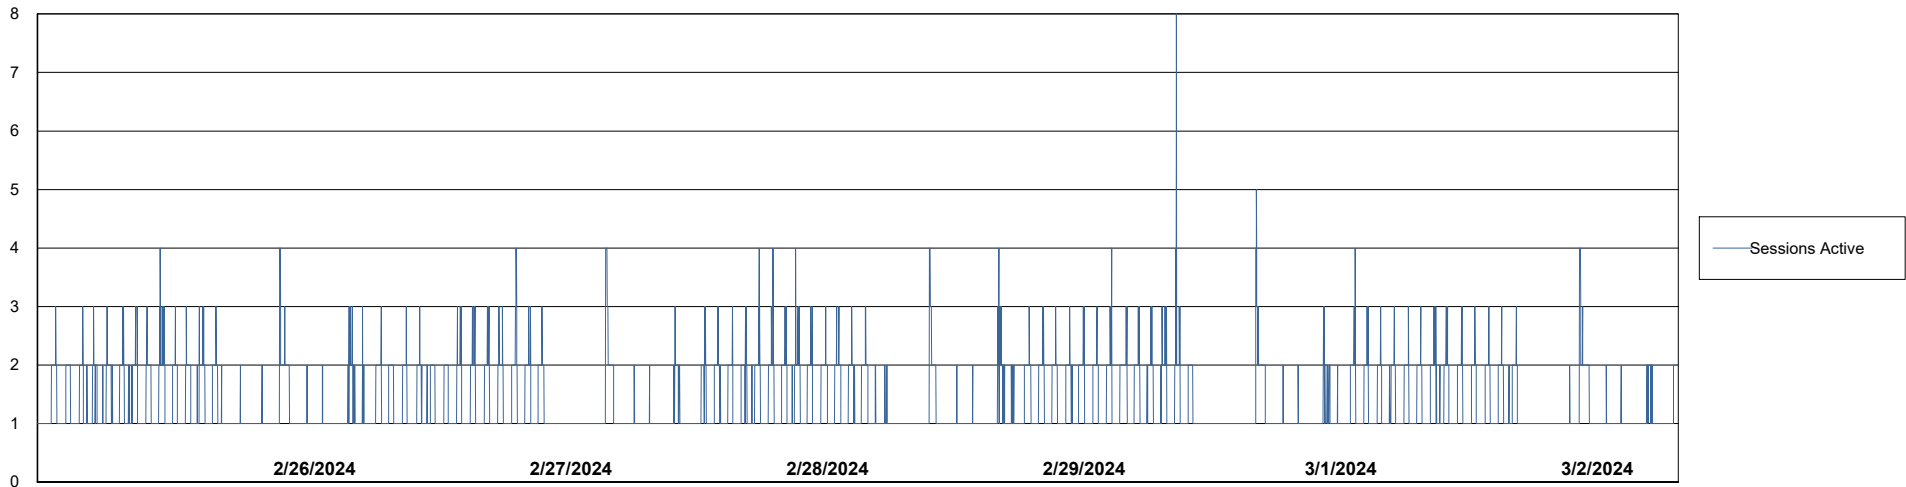

Database Performance KBR_PRD_BI-DBSRV_ABS1