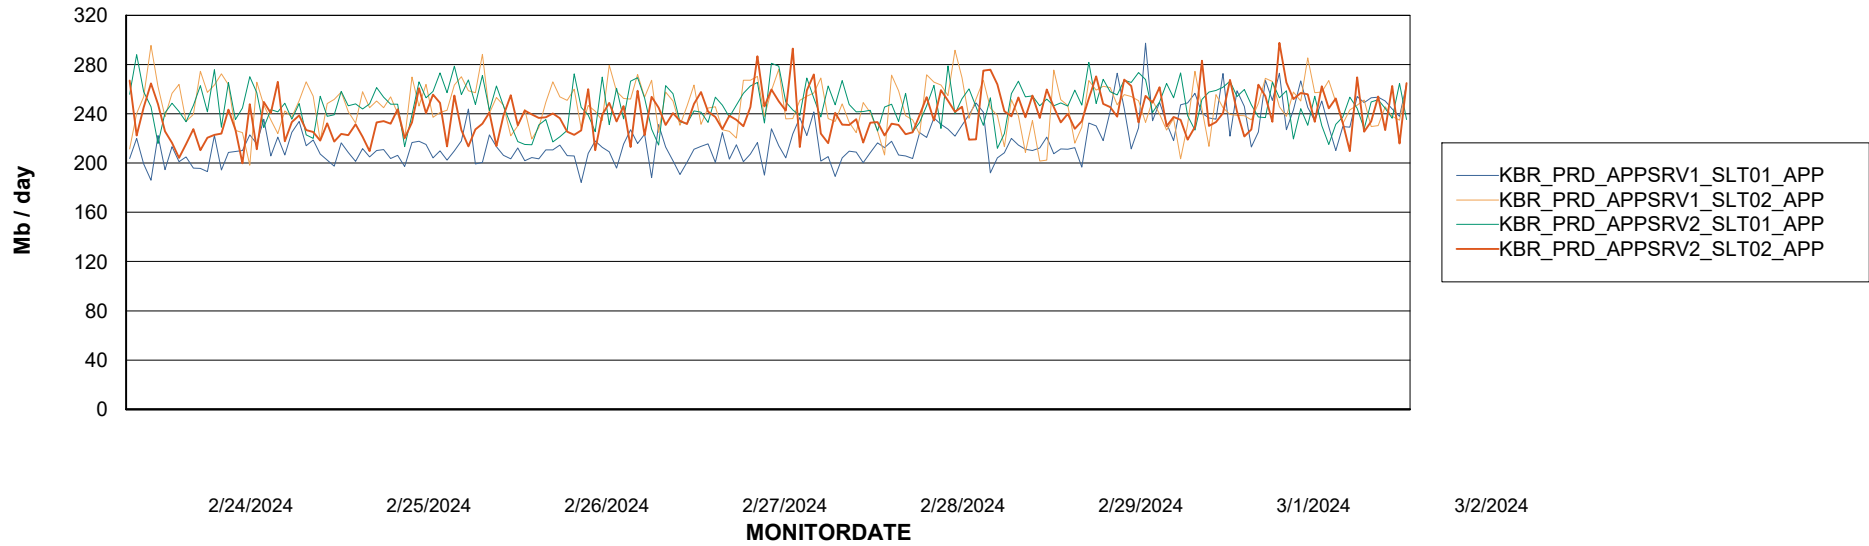

ABSSolute Application Server Services

Avg memory used per ABS Server Service