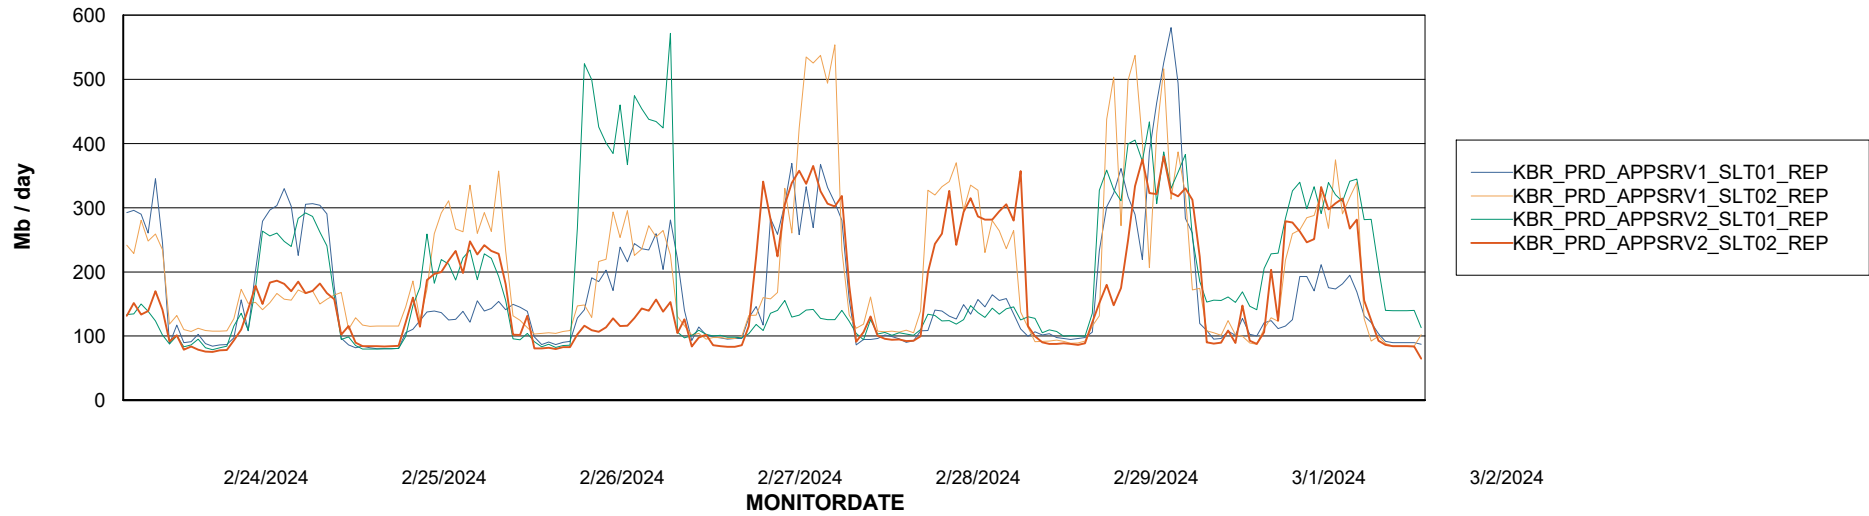

Avg memory used per ABS Server Service

Weekly SLA Customer Report

Customer KBR_Production
Database ID 117

ABSSolute Application Server Services

Avg memory used per ReportServer Service

Avg users per day per ABS server