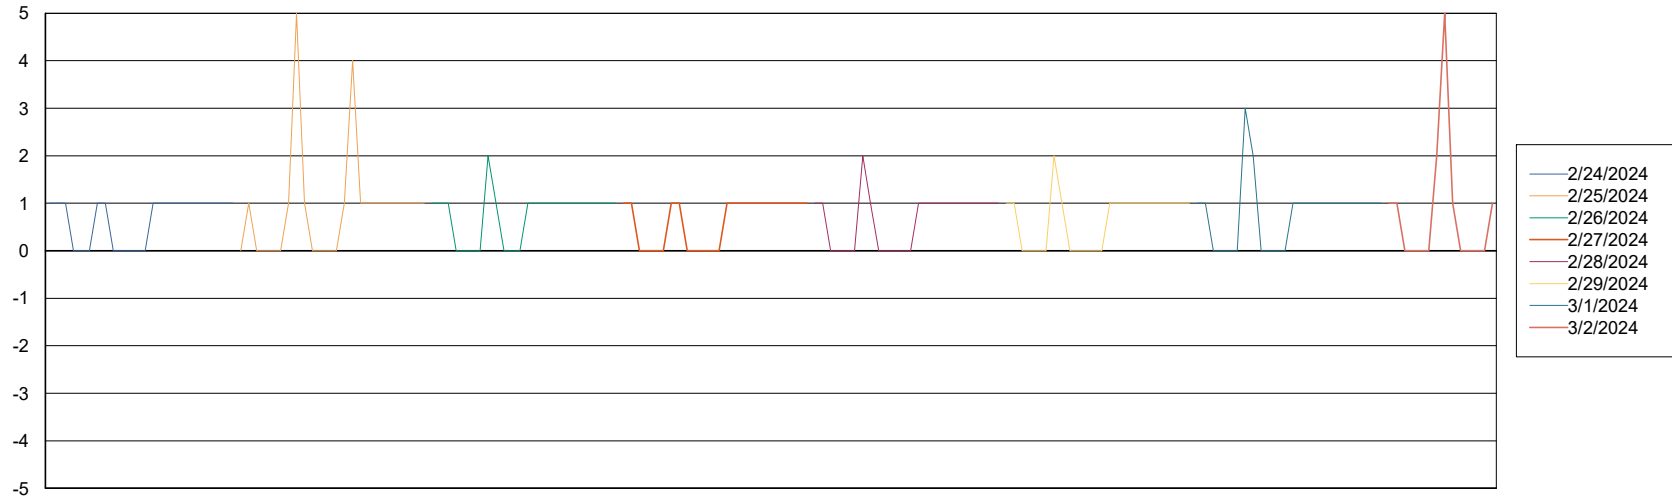

Standby Database Health KBR_Production

Recovery lag for last 7 days