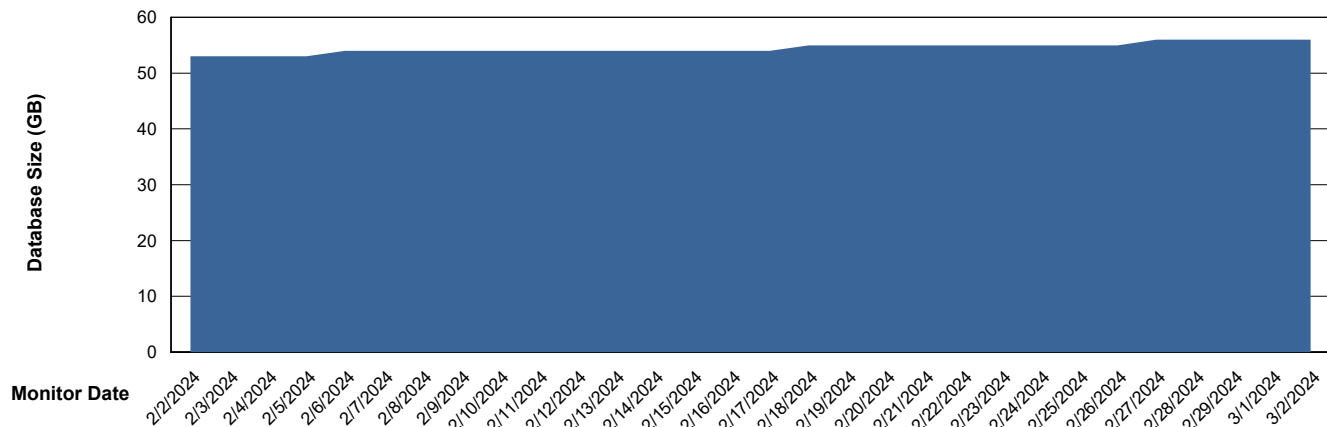

Weekly SLA Customer Report

Customer KBR_Production
Database ID 117

Database Performance KBR_PRD_DB-SRV2_HSBABS1

DB Processes Max 1,000

Weekly SLA Customer Report

Customer KBR_Production
Database ID 117

DATABASE SIZE KBR_PRD_BI-DBSRV_ABS1

Database growth over last month

DATABASE SIZE KBR_PRD_DB-SRV1_ABS1

Database growth over last month

Weekly SLA Customer Report

Customer KBR_Production
Database ID 117

Database Tablespace KBR_PRD_BI-DBSRV_ABS1