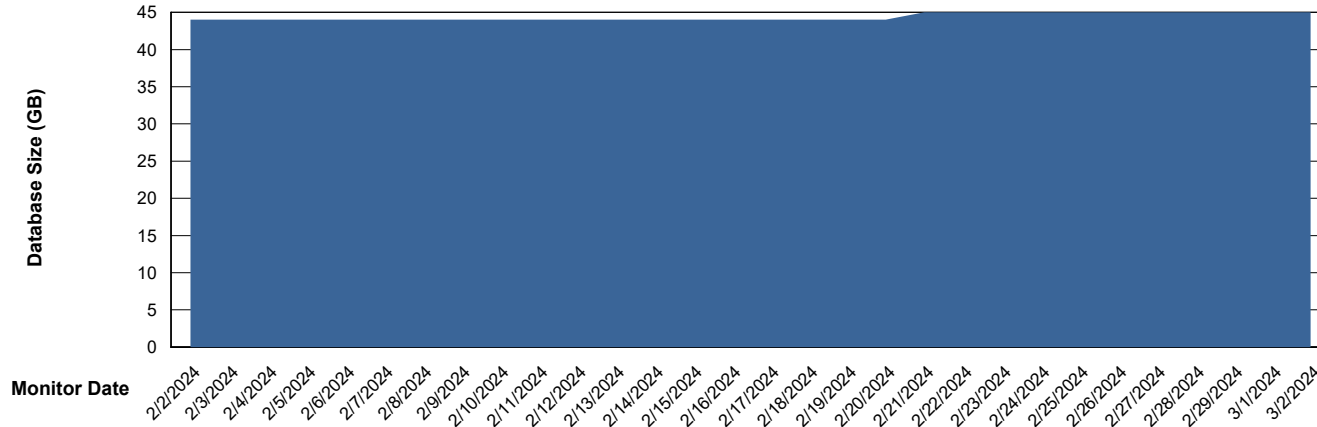

DATABASE SIZE HUE_PRD_S-ORABI2_ABS1

Database growth over last month