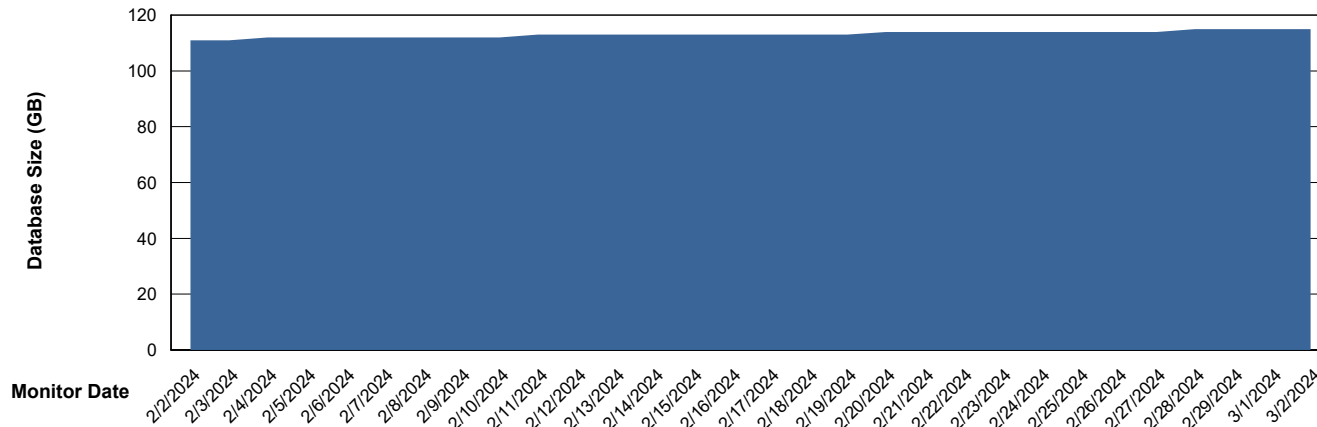

DATABASE SIZE HUE_PRD_S-ORAPROD2_ABS1

Database growth over last month