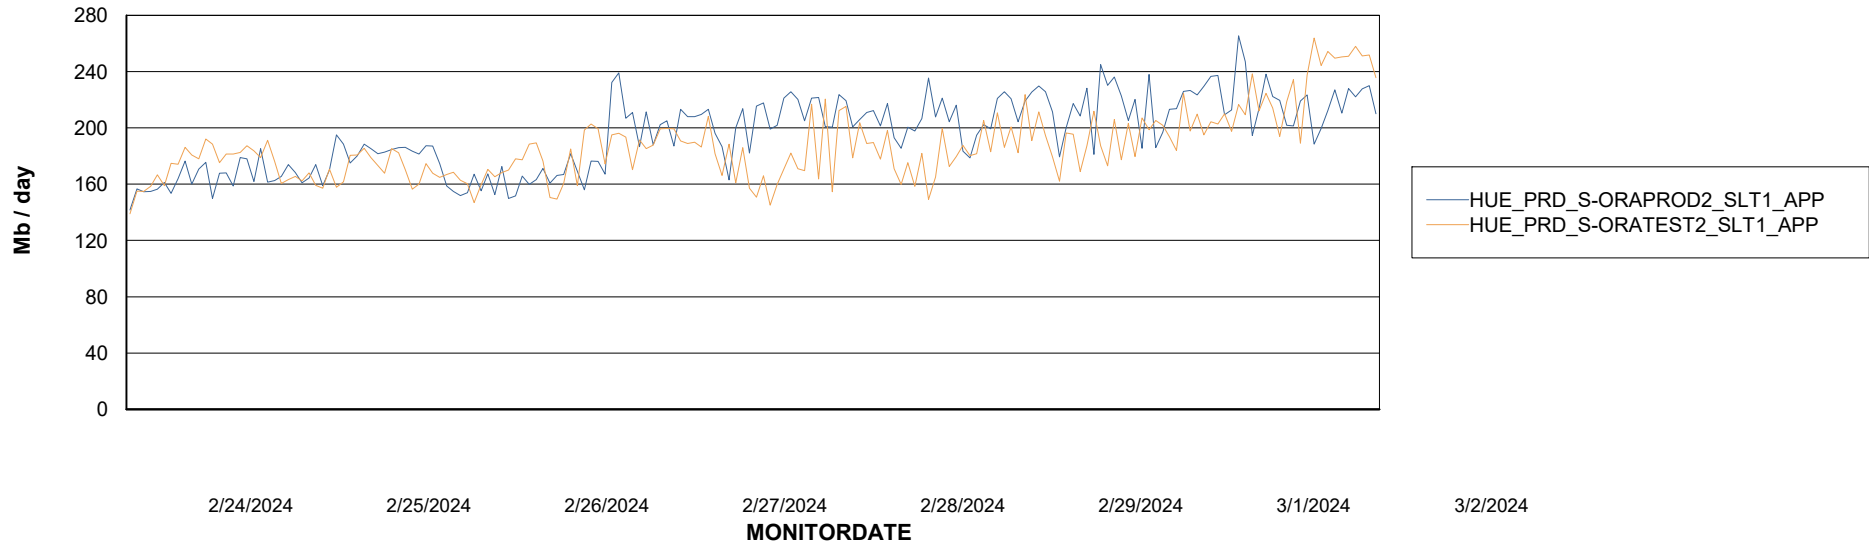

ABSSolute Application Server Services

Avg memory used per ABS Server Service