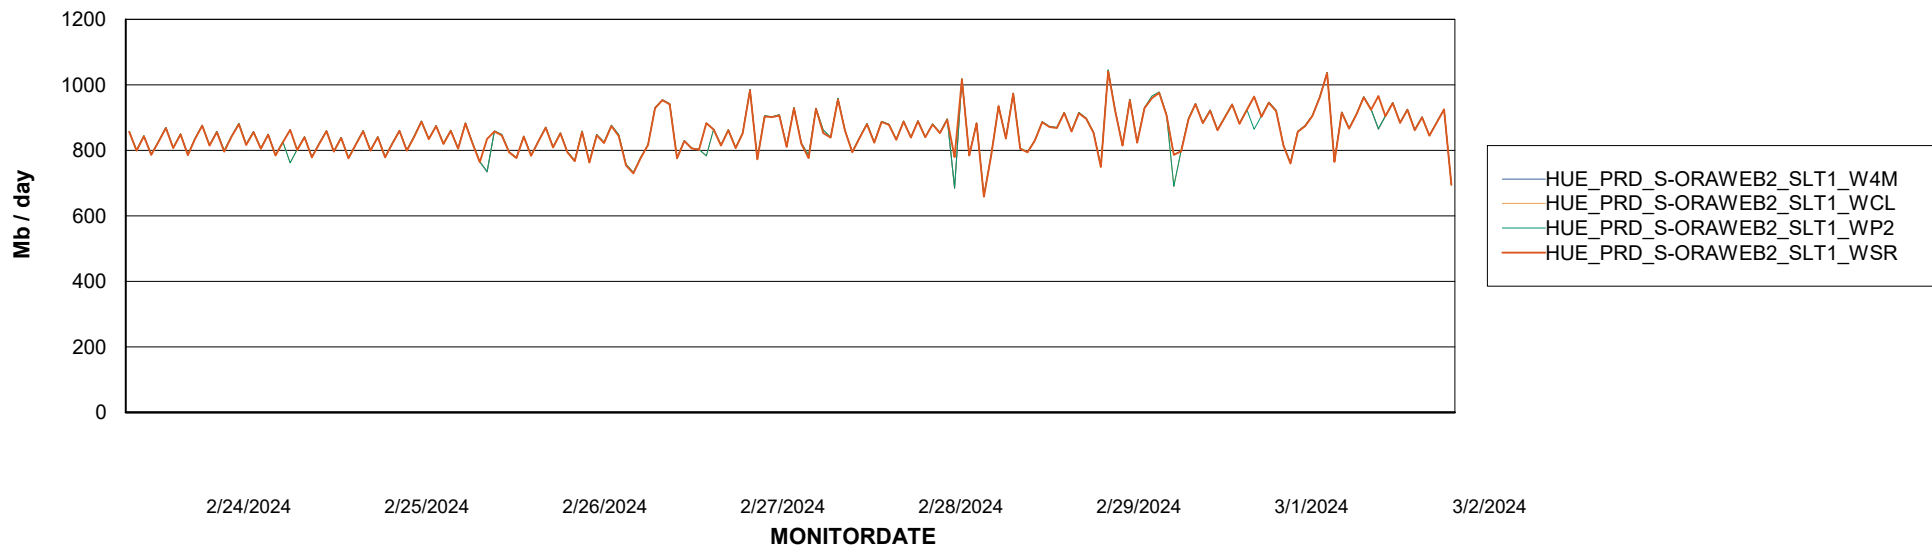

ABSSolute Web Component Services

Avg memory used per ABS Web component