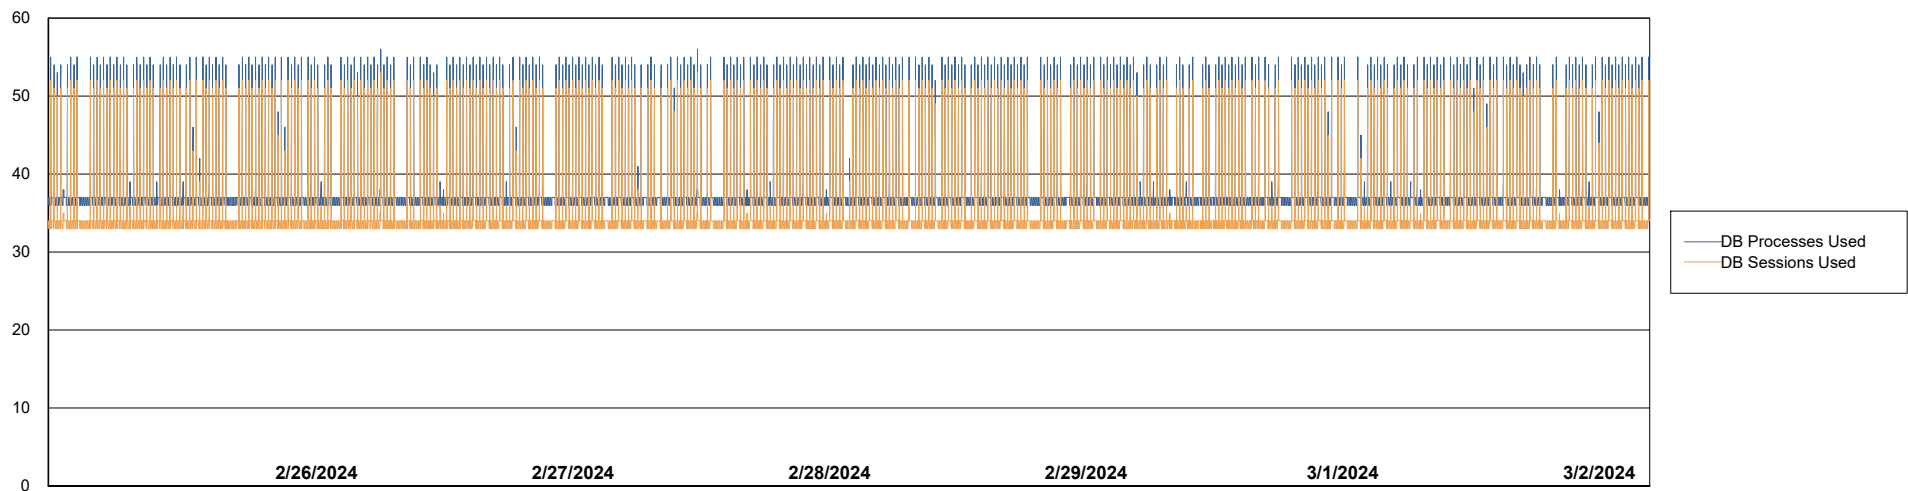

Database Performance HUE_PRD_S-ORATEST2_HSBABS1

DB Processes Max 1,000