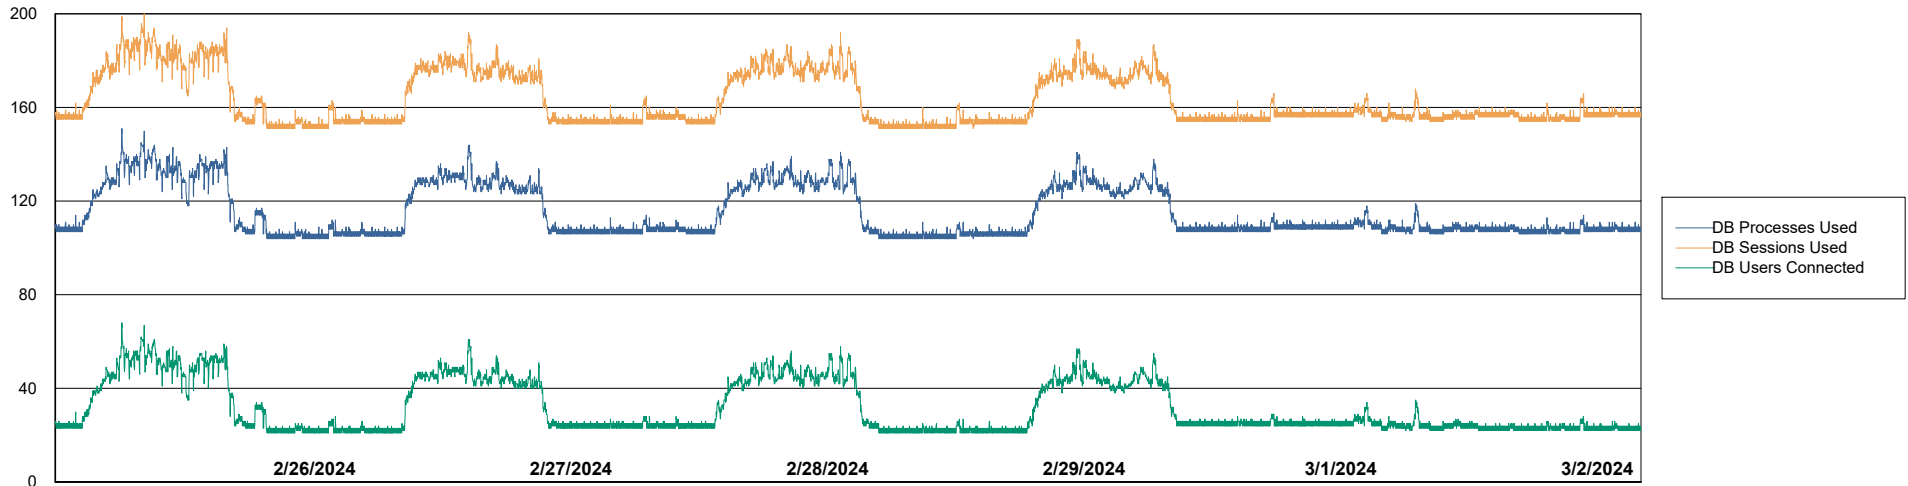

Weekly SLA Customer Report

Customer HUE_Production
Database ID 154

Database Performance HUE_PRD_S-ORABI2_ABS1

Weekly SLA Customer Report

Customer HUE_Production
Database ID 154

Database Performance HUE_PRD_S-ORAPROD2_ABS1