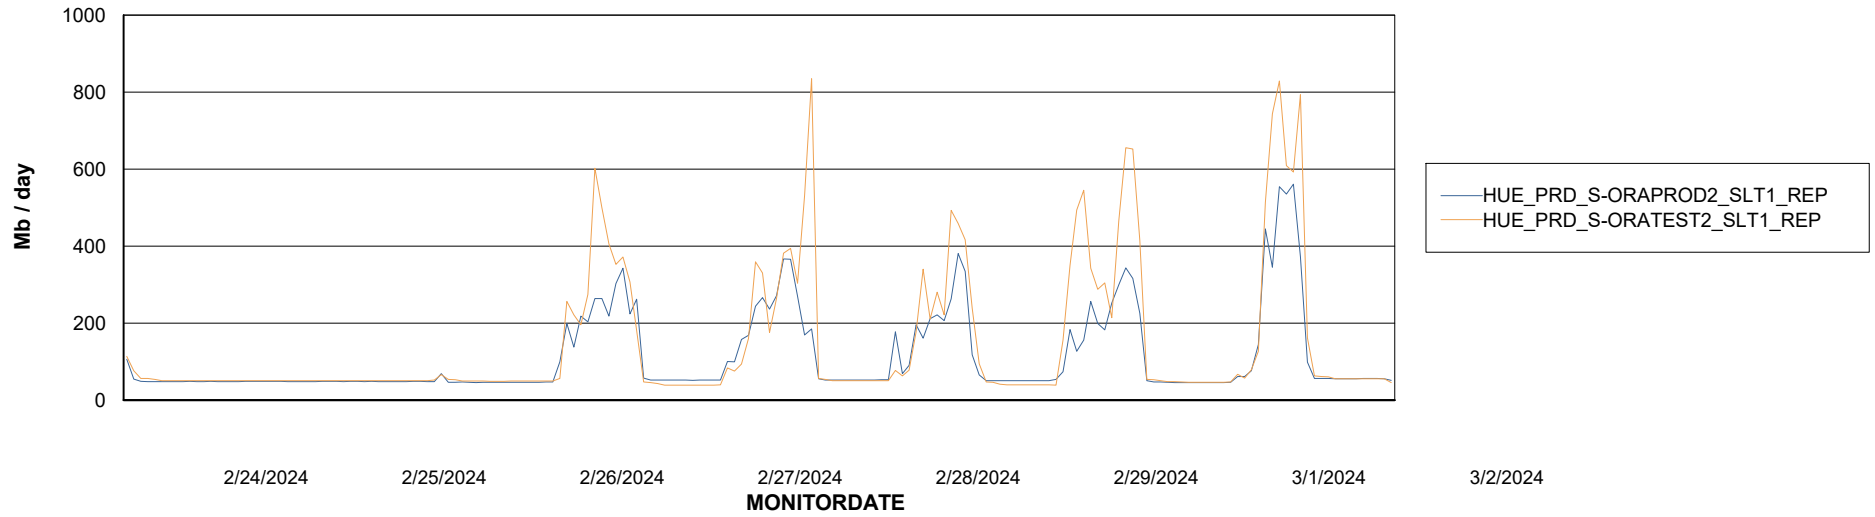

Avg memory used per ABS Server Service

Avg users per day per ABS server

Weekly SLA Customer Report

Customer HUE_Production
Database ID 154

ABSSolute Application ReportServer Services

Avg memory used per ReportServer Service