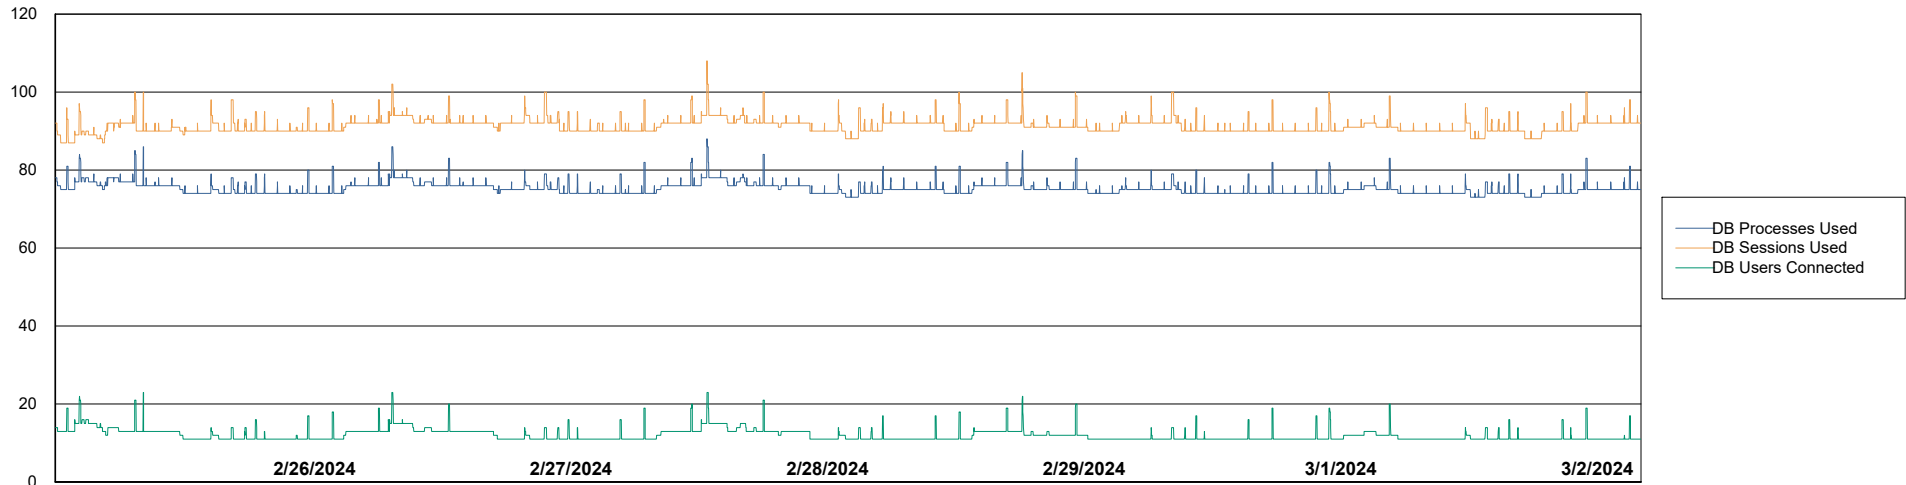

Weekly SLA Customer Report

Customer EUT_Production
Database ID 114

Database Performance EUT_EUP_PRD_URVINA22T_DB_ABS1

Weekly SLA Customer Report

Customer EUT_Production
Database ID 114

Database Performance EUT_URM_PRD_URVINA26_DB_ABS1

Weekly SLA Customer Report

Customer EUT_Production
Database ID 114

DATABASE SIZE EUT_EUP_PRD_URVINA22T_DB_ABS1

Database growth over last month

DATABASE SIZE EUT_URM_PRD_URVINA26_DB_ABS1

Database growth over last month