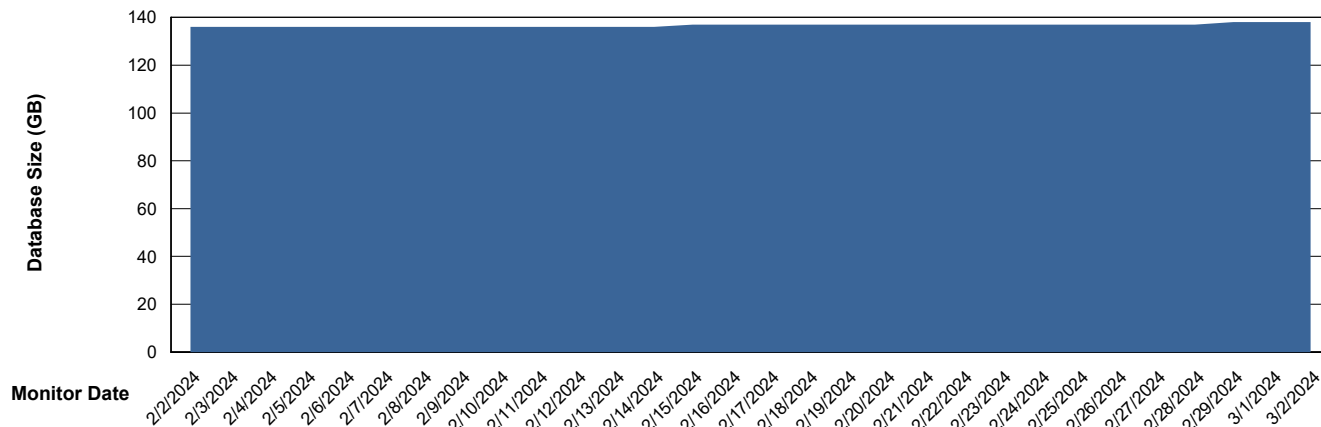

Weekly SLA Customer Report

Customer EUT_Production
Database ID 114

Database Performance EUT_EUP_PRD_URVINA22T_DB_ABS1

Weekly SLA Customer Report

Customer EUT_Production
Database ID 114

Database Performance EUT_URM_PRD_URVINA26_DB_ABS1

Weekly SLA Customer Report

Customer EUT_Production
Database ID 114

DATABASE SIZE EUT_EUP_PRD_URVINA22T_DB_ABS1

Database growth over last month

DATABASE SIZE EUT_URM_PRD_URVINA26_DB_ABS1

Database growth over last month