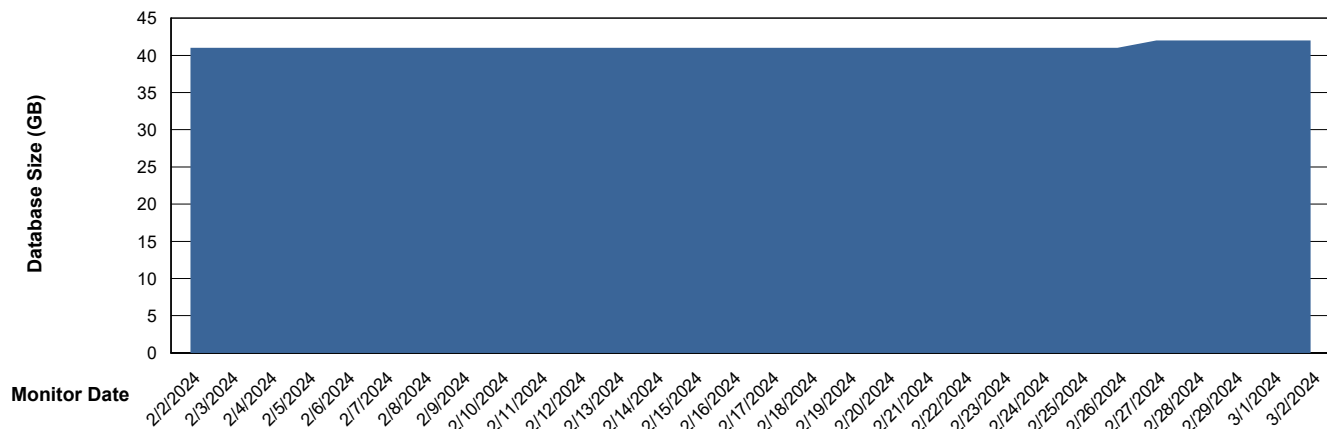

DB Processes Max 1,000

DB Processes Max 0

Weekly SLA Customer Report

Customer ELJ Production
Database ID 72

Database Performance ELJ_PRD_FRASEQXPRDDB03_ABS1

Weekly SLA Customer Report

Customer ELJ Production
Database ID 72

DATABASE SIZE ELJ_PRD_FRASEQXPRDDB01_ABS1

Database growth over last month

DATABASE SIZE ELJ_PRD_FRASEQXPRDDB03_ABS1

Database growth over last month

Weekly SLA Customer Report

Customer ELJ Production
 Database ID 72