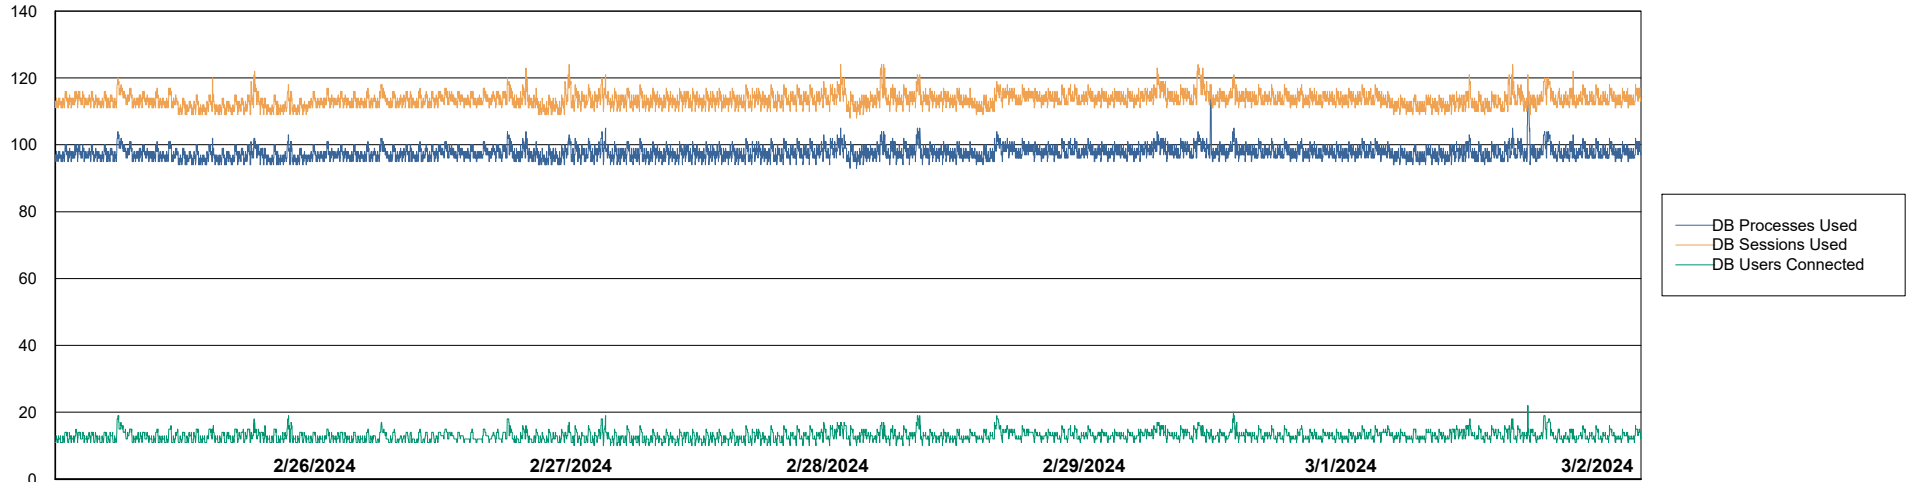

DB Processes Max 1,000

DB Processes Max 0

Weekly SLA Customer Report

Customer ELJ Production
Database ID 72

Database Performance ELJ_PRD_FRASEQXPRDDB03_ABS1

Weekly SLA Customer Report

Customer ELJ Production
Database ID 72