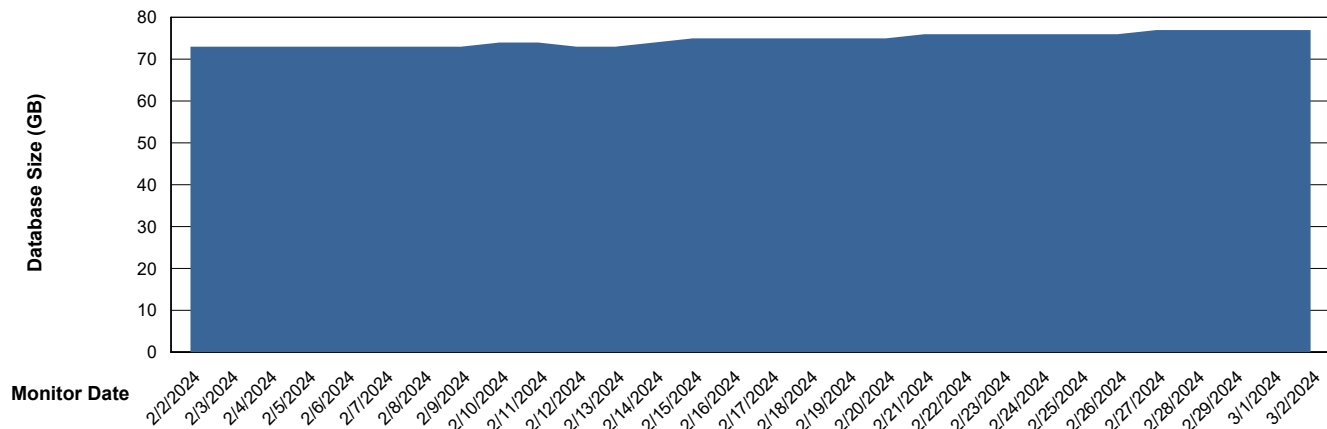

DB Processes Max 1,000

DB Processes Max 0

Weekly SLA Customer Report

Customer ELJ Production
Database ID 72

Database Performance ELJ_PRD_FRASEQXPRDDB03_ABS1

Weekly SLA Customer Report

Customer ELJ Production
Database ID 72

DATABASE SIZE ELJ_PRD_FRASEQXPRDDB01_ABS1

Database growth over last month

DATABASE SIZE ELJ_PRD_FRASEQXPRDDB03_ABS1

Database growth over last month

Weekly SLA Customer Report

Customer ELJ Production
 Database ID 72