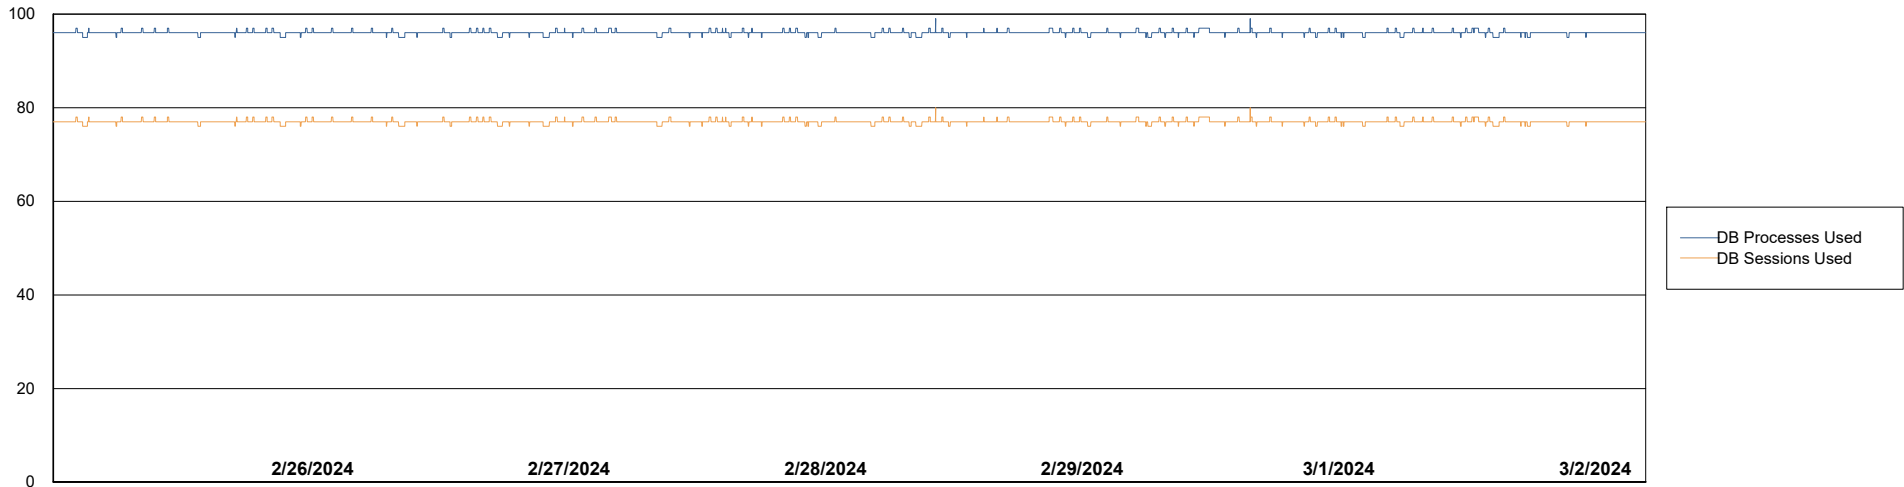

Database Performance ELJ_PRD_FRASEQXPRDDB02_HSBABS1

DB Processes Max 1,000

DB Processes Max 0