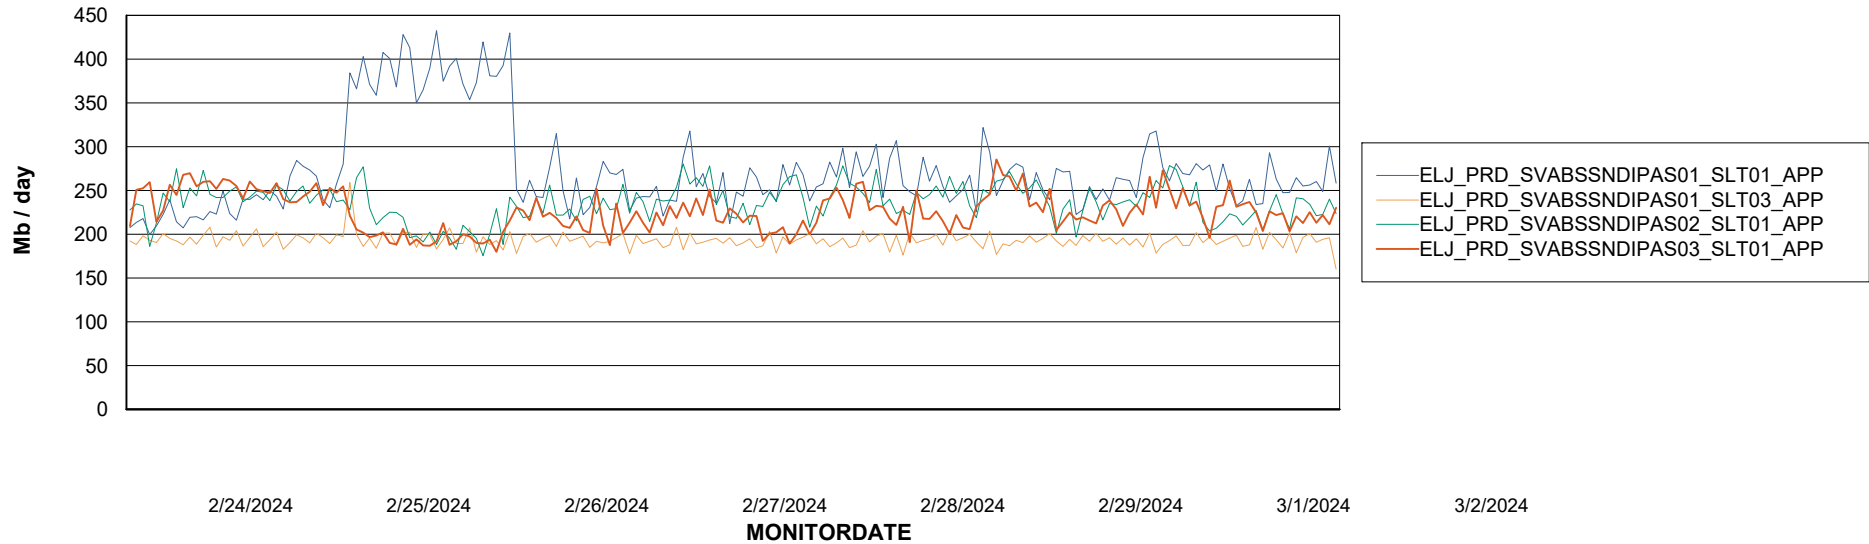

ABSSolute Application Server Services

Avg memory used per ABS Server Service