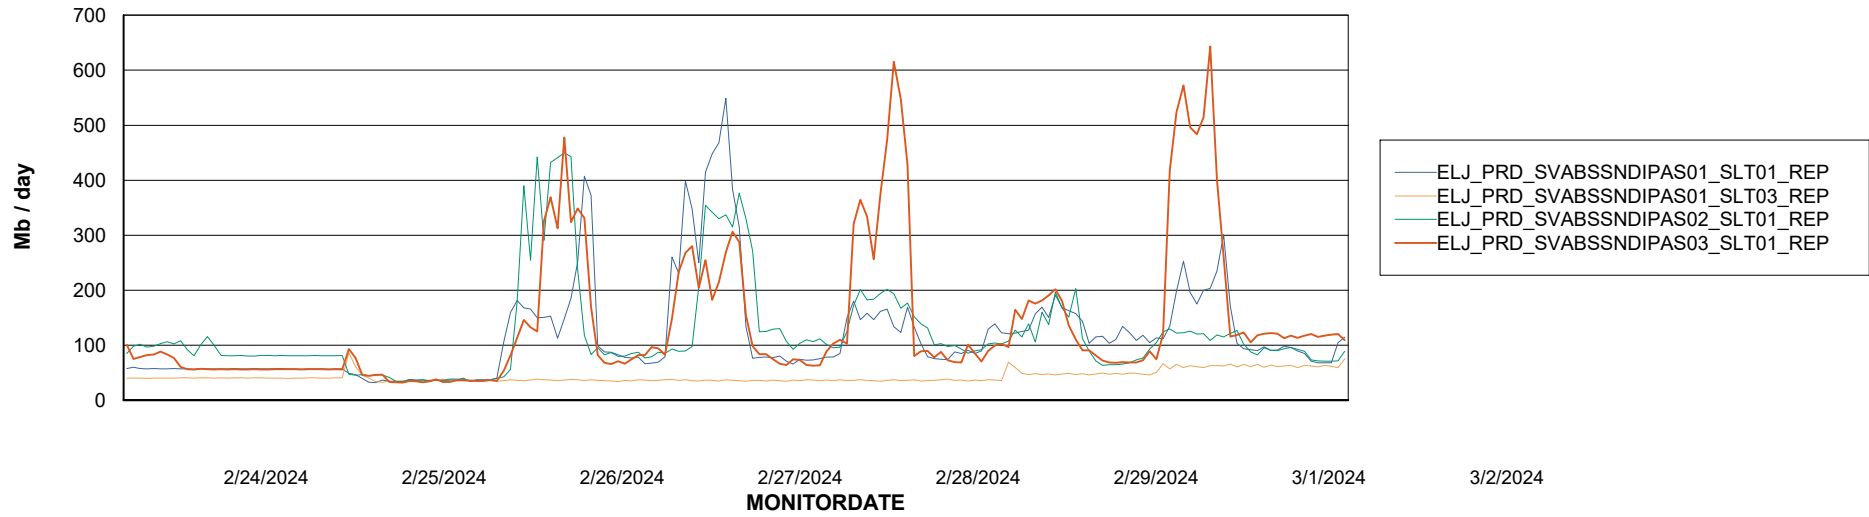

Avg memory used per ABS Server Service

Avg users per day per ABS server

Weekly SLA Customer Report

Customer ELJ Production
Database ID 72

ABSSolute Application ReportServer Services

Avg memory used per ReportServer Service