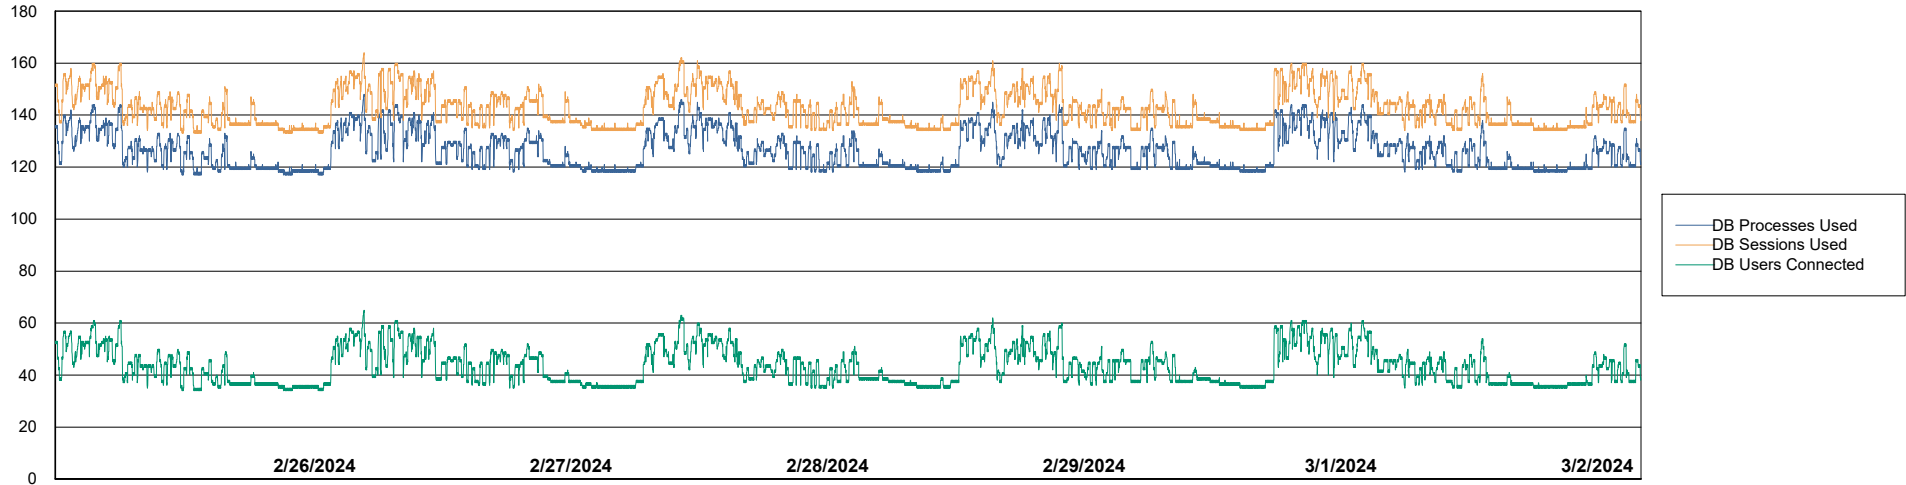

Weekly SLA Customer Report

Customer ECL_Production
Database ID 156

Harddisk Usage ECL_PRD_ECLABS-WEB

	Free disk space on C: (%)	Total disk space on C: (Gb)	Used disk space on C: (Gb)
3/2/2024	48	99	52
3/1/2024	48	99	52
2/29/2024	48	99	52
2/28/2024	48	99	52
2/27/2024	48	99	52
2/26/2024	47	99	52
2/25/2024	47	99	52

Weekly SLA Customer Report

Customer ECL_Production
Database ID 156

Database Performance ECL_PRD_ECLABS_ABS1

Weekly SLA Customer Report

Customer ECL_Production
Database ID 156

Database Performance ECL_PRD_ECLABS-TEST_HSBABS1