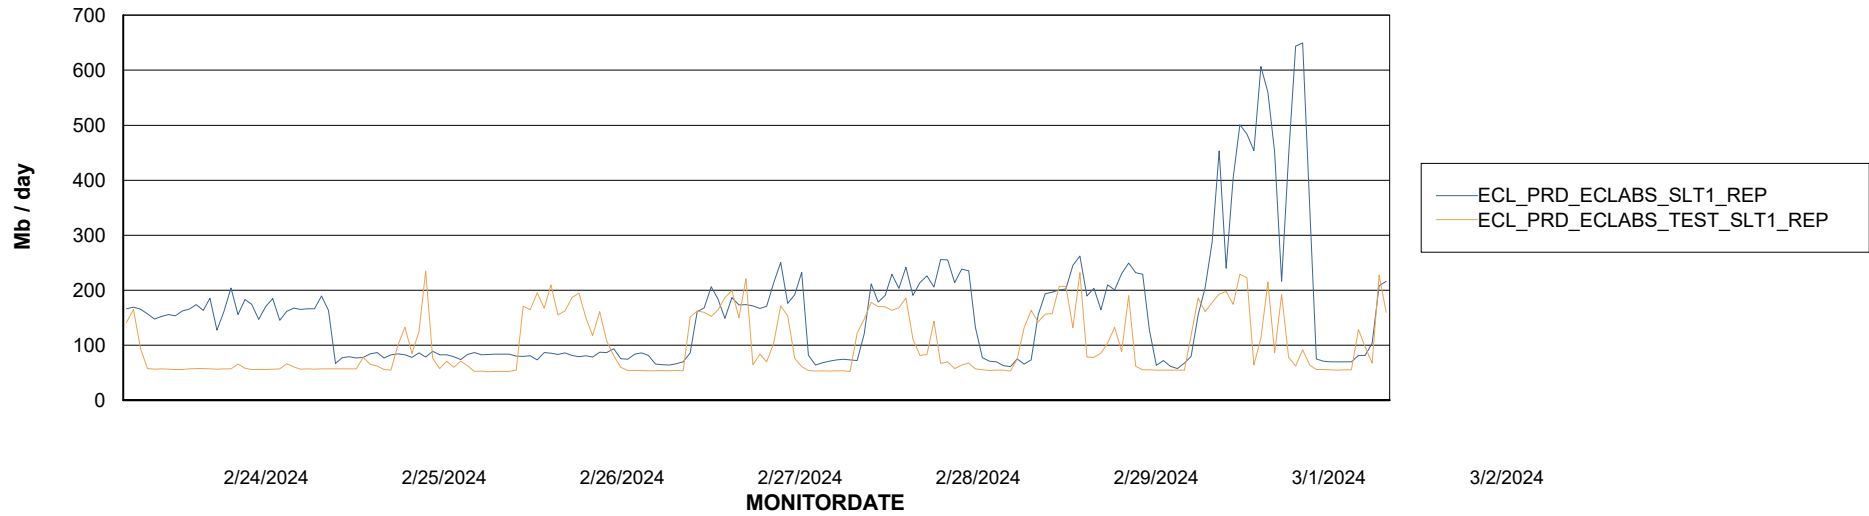

Avg memory used per ABS Server Service

Avg users per day per ABS server

Weekly SLA Customer Report

Customer ECL_Production
Database ID 156

ABSSolute Application ReportServer Services

Avg memory used per ReportServer Service