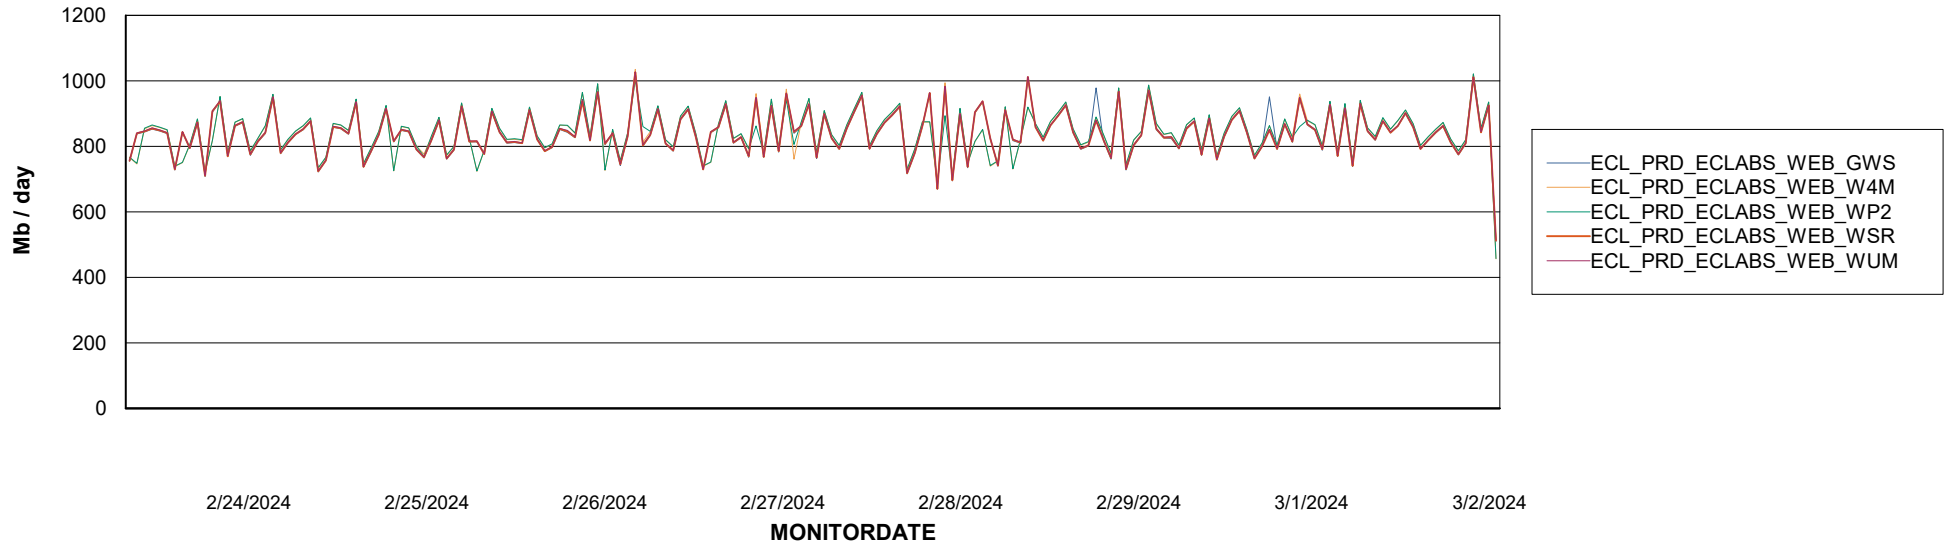

ABSSolute Web Component Services

Avg memory used per ABS Web component