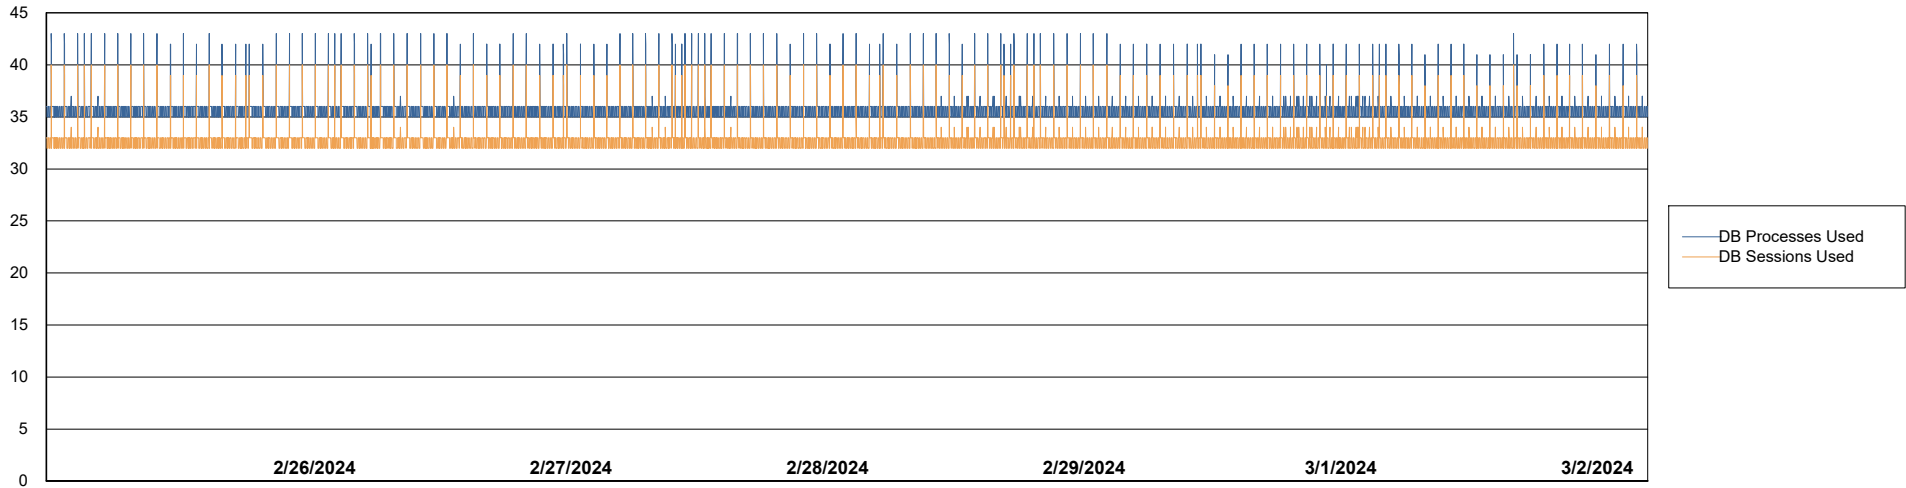

Weekly SLA Customer Report

Customer ECL_Production
Database ID 156

Database Performance ECL_PRD_ECLABS_ABS1

Weekly SLA Customer Report

Customer ECL_Production
Database ID 156

Database Performance ECL_PRD_ECLABS-TEST_HSBABS1

DB Processes Max 1,000

Weekly SLA Customer Report

Customer ECL_Production
 Database ID 156

DATABASE SIZE ECL_PRD_ECLABS_ABS1

Database growth over last month

Database Tablespace ECL_PRD_ECLABS_ABS1

Date	Tablespace Name	Filesize (Gb)	Usedsize (Gb)	Percentage free
3/2/2024	ABSDATA	81	57	30
	INDX	10	6	36
3/1/2024	ABSDATA	81	57	30
	INDX	10	6	36
2/29/2024	ABSDATA	81	57	30
	INDX	10	6	36
2/28/2024	ABSDATA	81	57	30
	INDX	10	6	36
2/27/2024	ABSDATA	81	57	30
	INDX	10	6	36
2/26/2024	ABSDATA	81	57	30
	INDX	10	6	36
2/25/2024	ABSDATA	81	57	30
	INDX	10	6	36