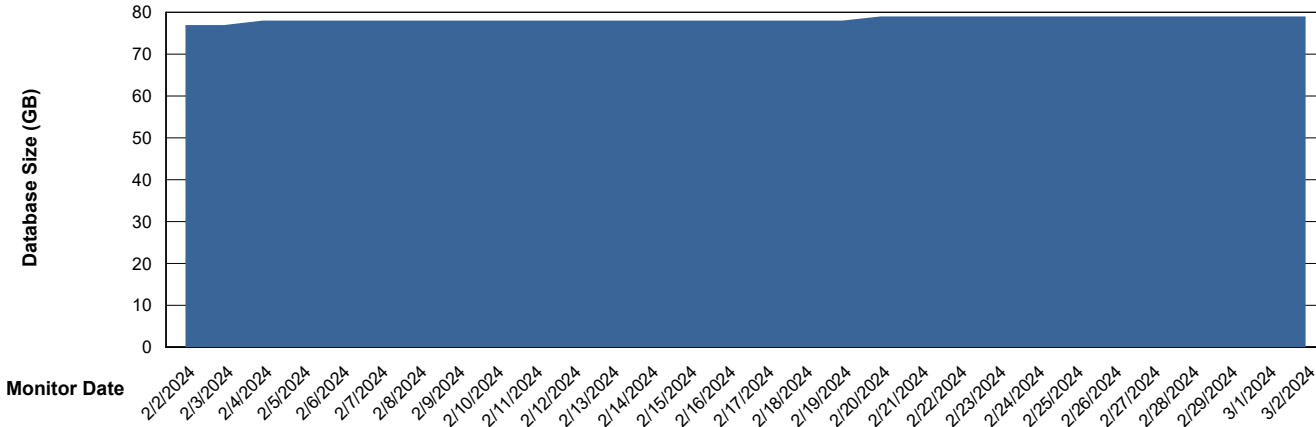

DB Processes Max 1,000

Weekly SLA Customer Report

Customer ECL_Production
 Database ID 156

DATABASE SIZE ECL_PRD_ECLABS_ABS1

Database growth over last month

Database Tablespace ECL_PRD_ECLABS_ABS1

Date	Tablespace Name	Filesize (Gb)	Usedsize (Gb)	Percentage free
3/2/2024	ABSDATA	81	57	30
	INDX	10	6	36
3/1/2024	ABSDATA	81	57	30
	INDX	10	6	36
2/29/2024	ABSDATA	81	57	30
	INDX	10	6	36
2/28/2024	ABSDATA	81	57	30
	INDX	10	6	36
2/27/2024	ABSDATA	81	57	30
	INDX	10	6	36
2/26/2024	ABSDATA	81	57	30
	INDX	10	6	36
2/25/2024	ABSDATA	81	57	30
	INDX	10	6	36

Weekly SLA Customer Report

Customer ECL_Production
Database ID 156

Standby Database Health ECL_Production

Recovery lag for last 7 days

Weekly SLA Customer Report

Customer ECL_Production
Database ID 156

ABSSolute Application Server Services