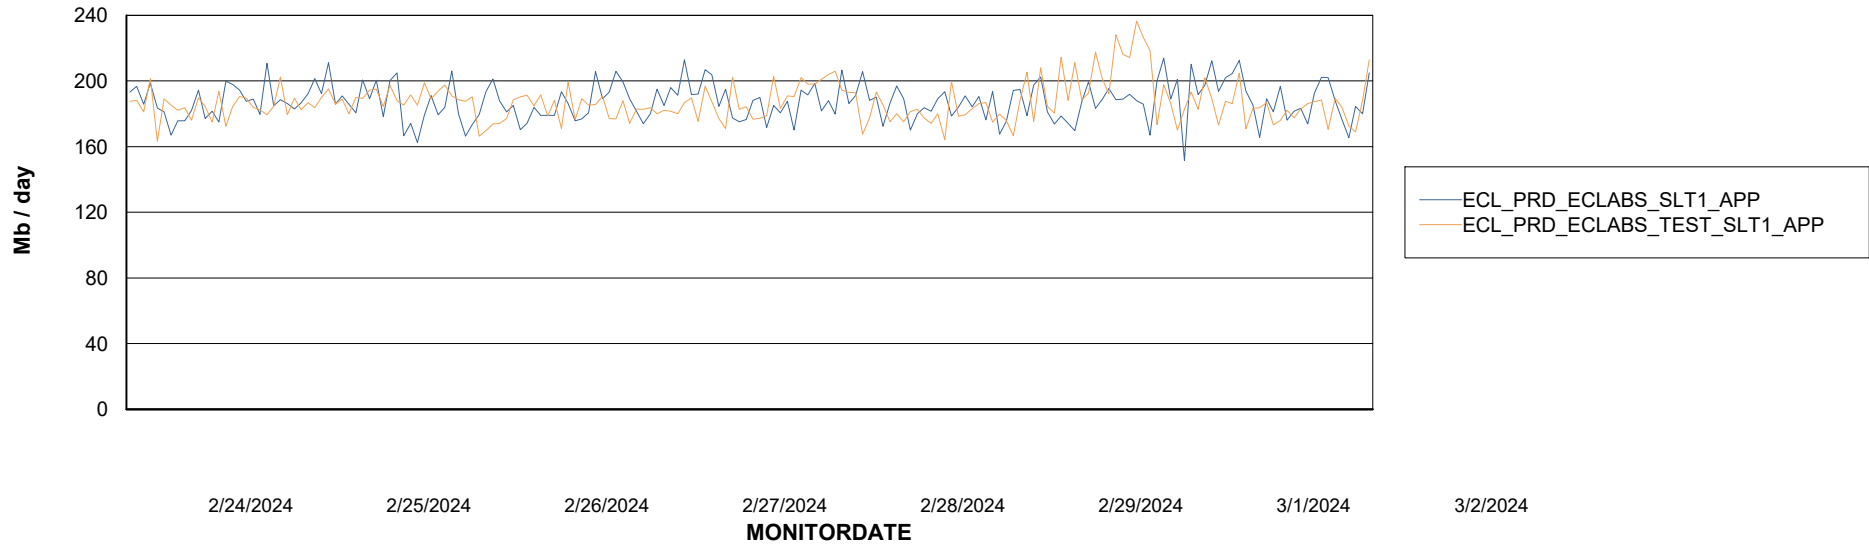

ABSSolute Application Server Services

Avg memory used per ABS Server Service