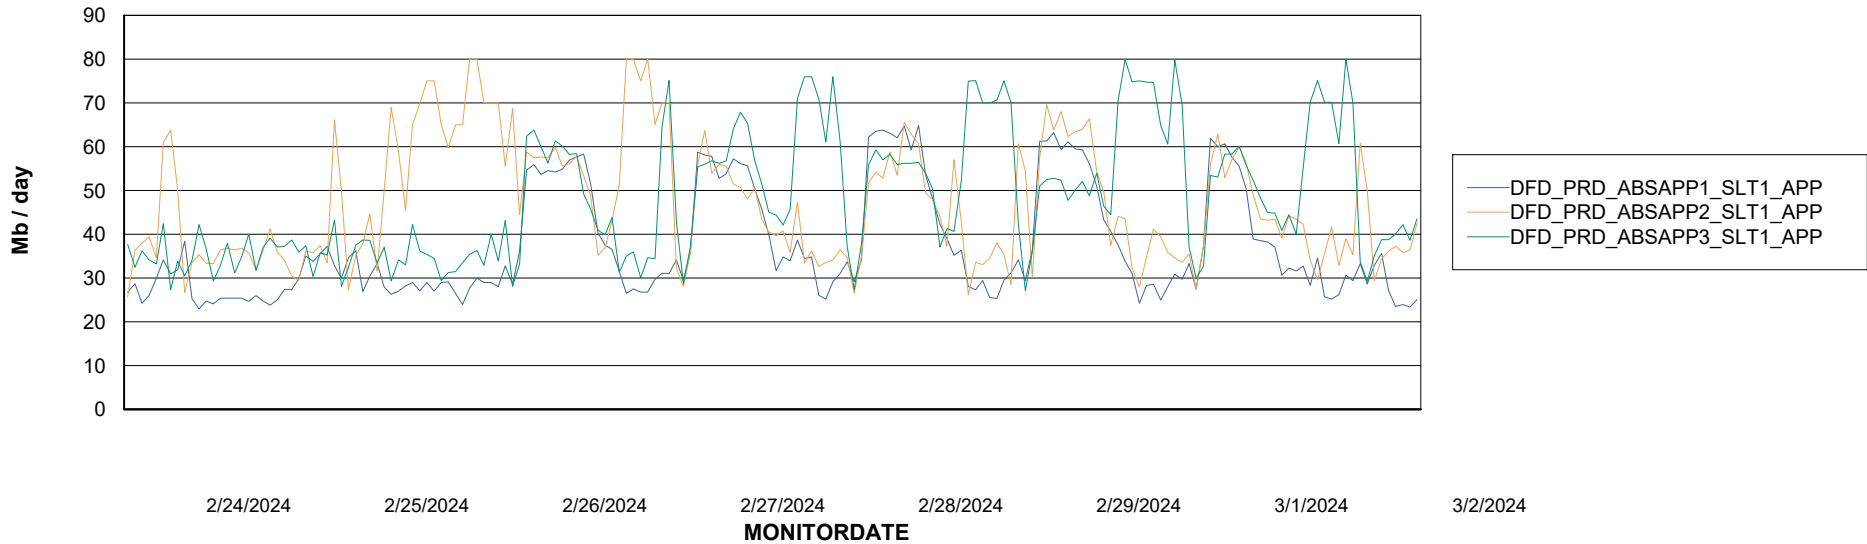

ABSSolute Application Server Services

Avg memory used per ABS Server Service