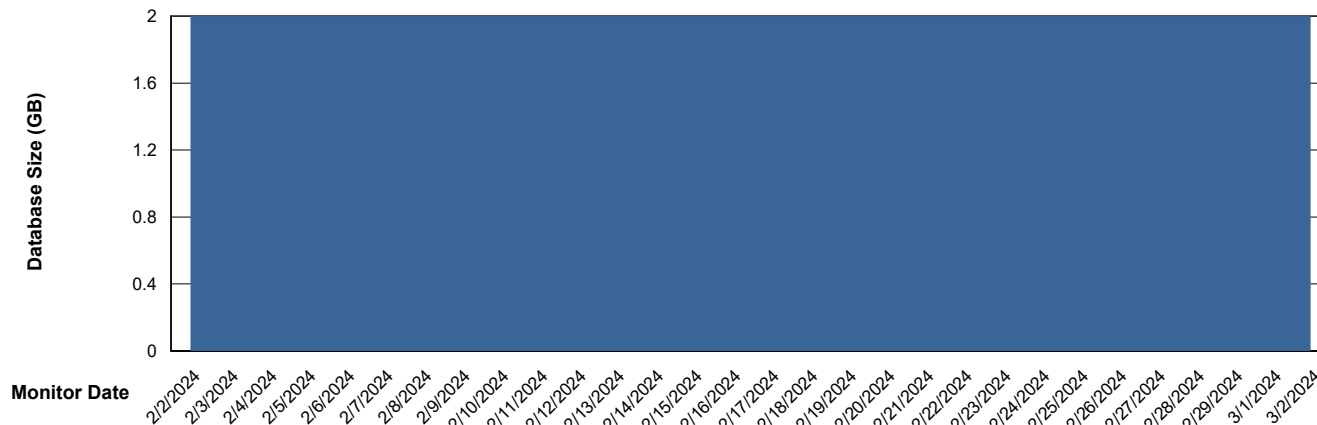

DATABASE SIZE DFD_PRD_S-S-ORACLE01-F_ABS1

Database growth over last month