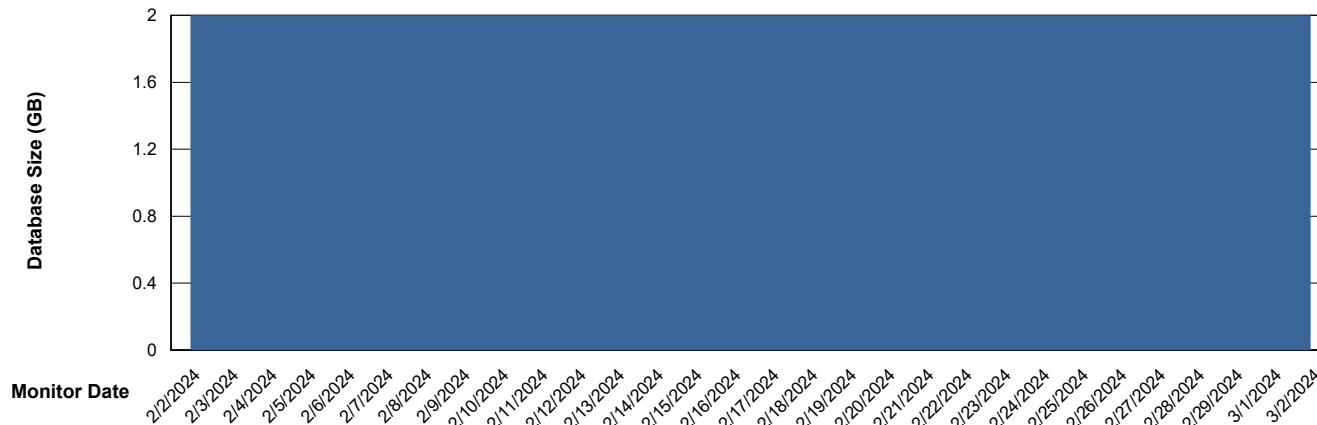

DB Processes Max 4
DB Processes Max 600

Weekly SLA Customer Report

Customer DFD_Production
Database ID 39

DATABASE SIZE DFD_PRD_S-S-ABSBI-V_ABS1

Database growth over last month

DATABASE SIZE DFD_PRD_S-S-ORACLE01-F_ABS1