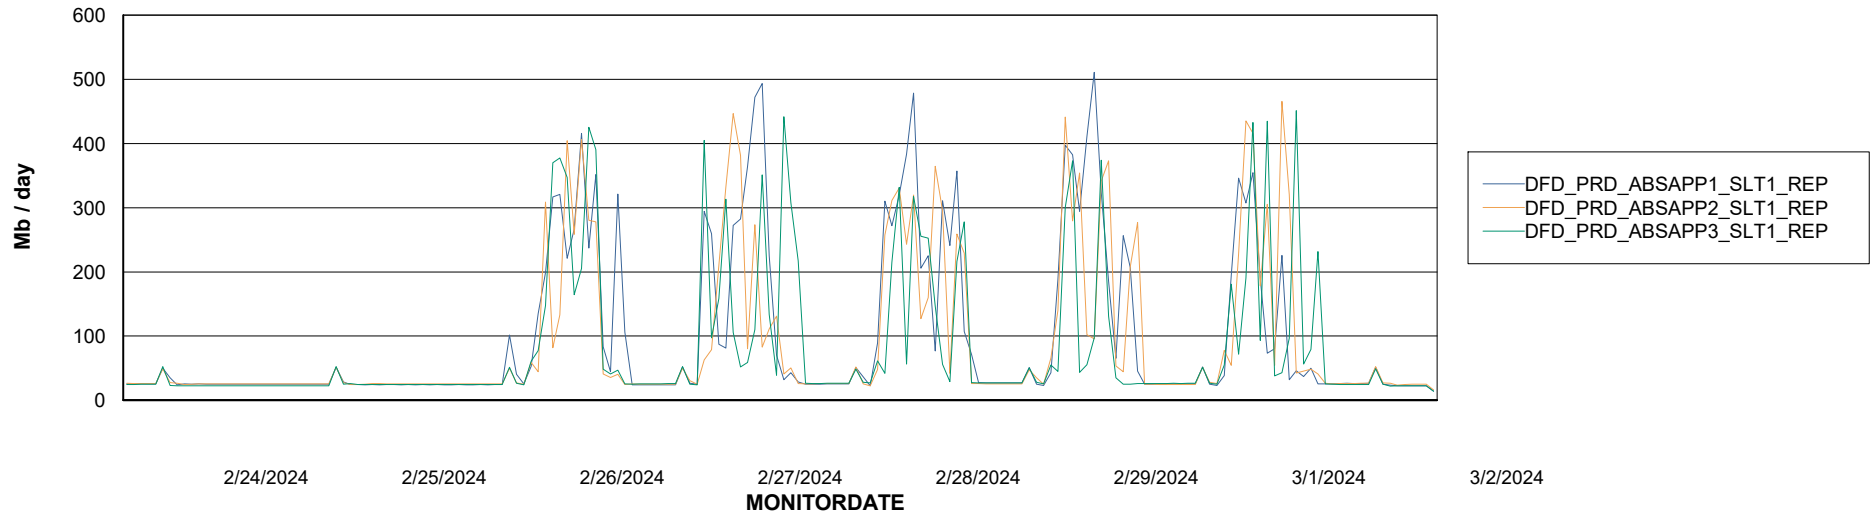

ABSSolute Application ReportServer Services

Avg memory used per ReportServer Service