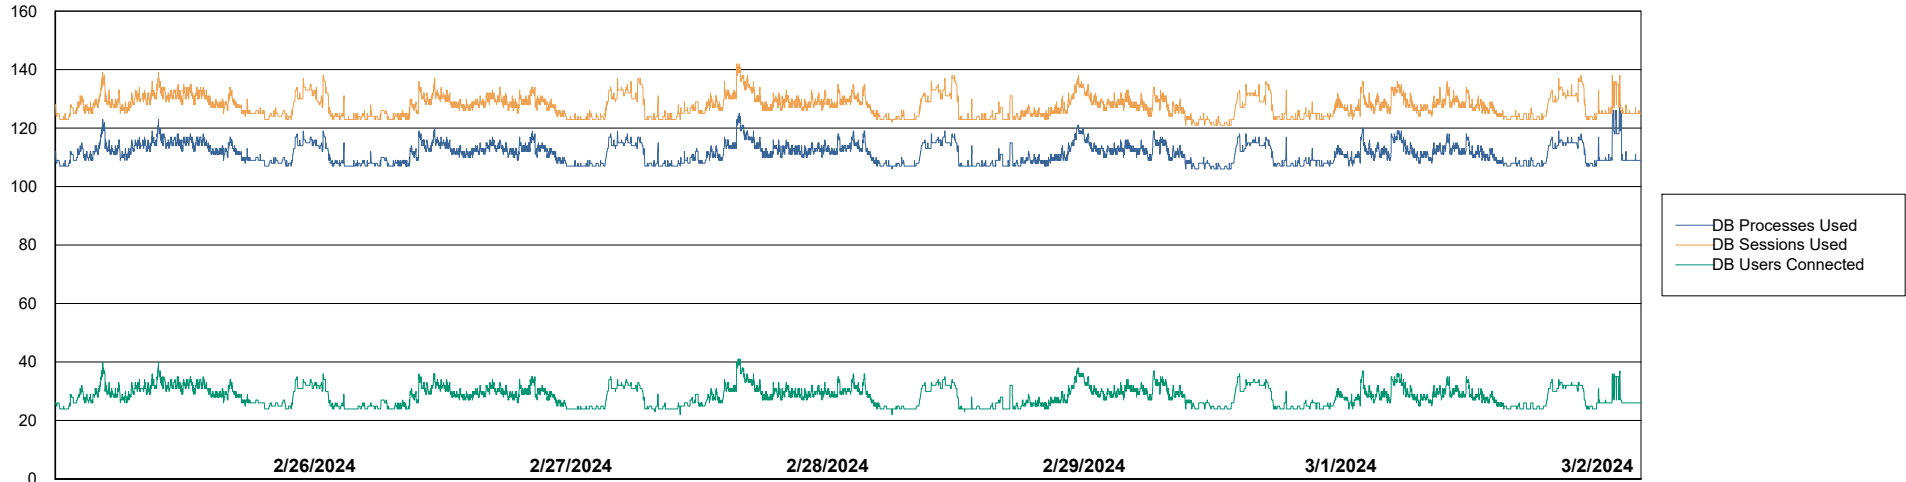

Database Performance CUS_PRD_ABSDB1_ABS1