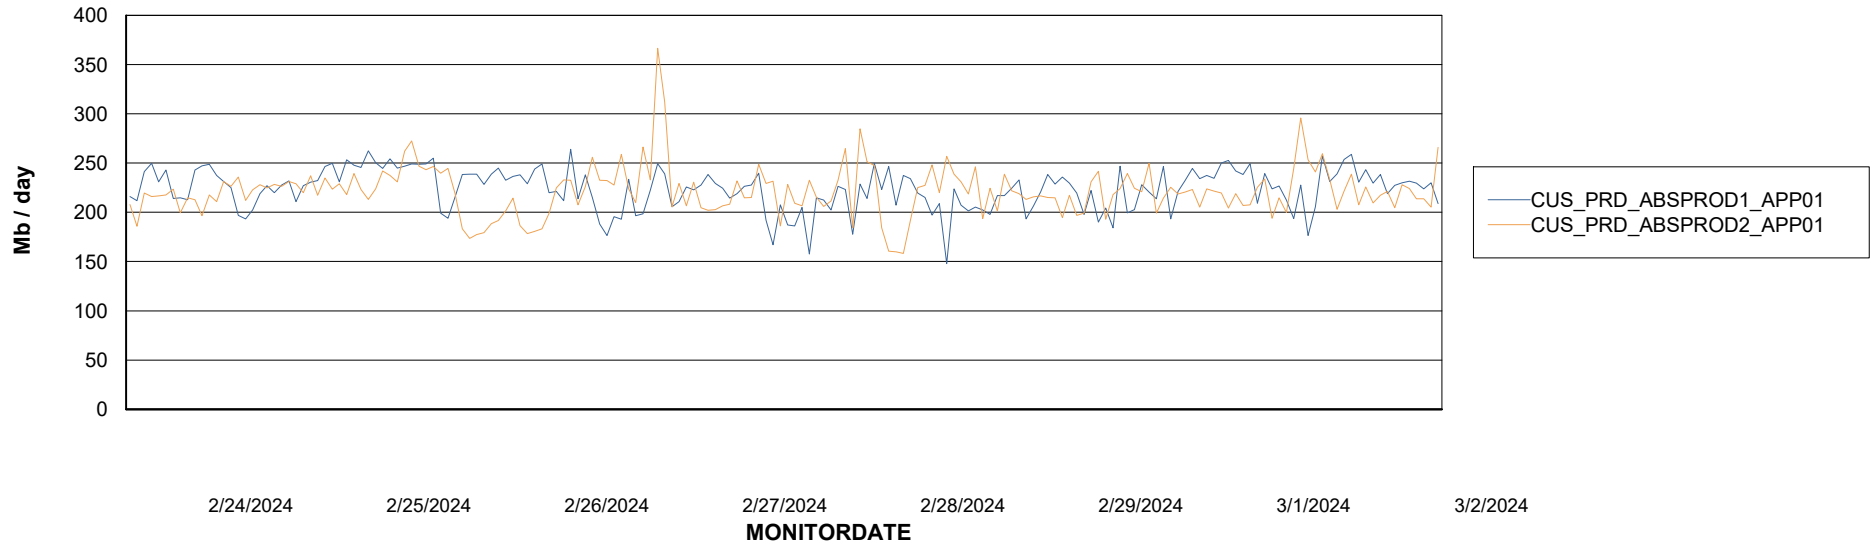

ABSSolute Application Server Services

Avg memory used per ABS Server Service