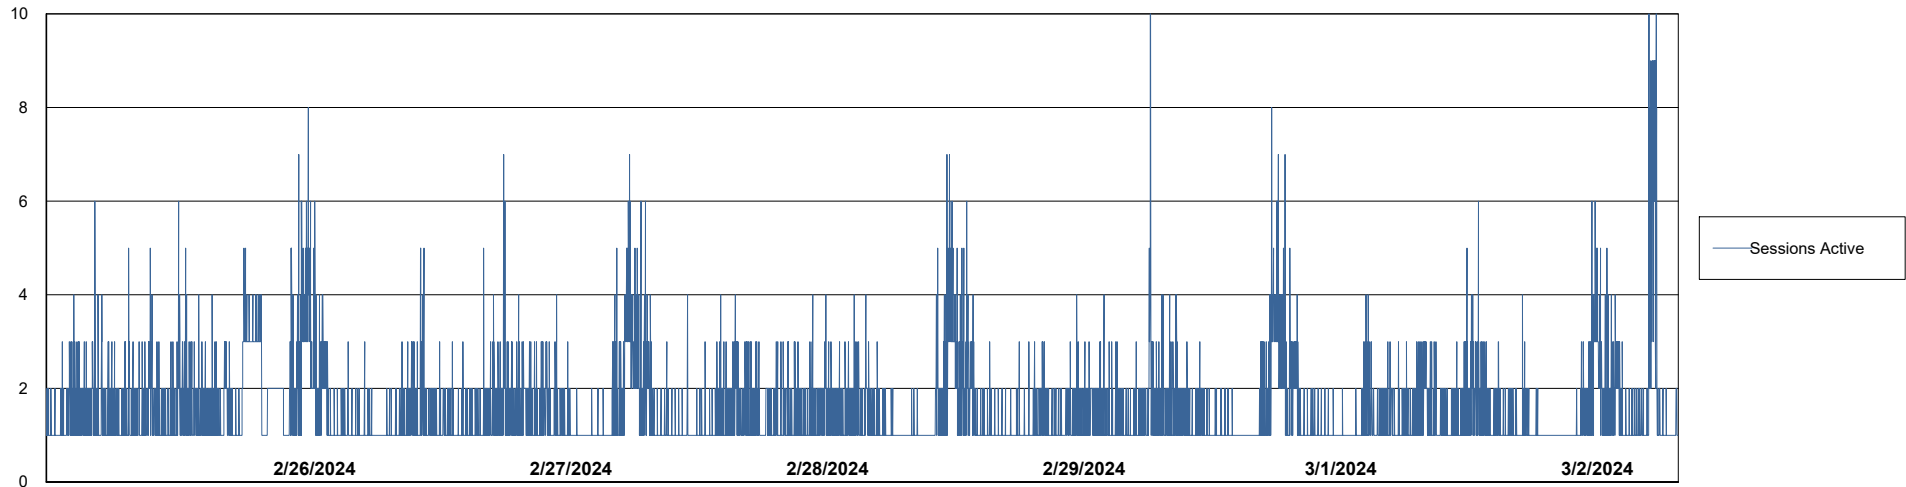

Weekly SLA Customer Report

Customer CUS_Production (24/7)
Database ID 131

Harddisk Usage CUS_PRD_ABSWEBPROD

| | Free disk space on C: (%) | Total disk space on C: (Gb) | Used disk space on C: (Gb) |
|-----------|---------------------------|-----------------------------|----------------------------|
| 3/2/2024 | 90 | 199 | 21 |
| 3/1/2024 | 90 | 199 | 20 |
| 2/29/2024 | 90 | 199 | 20 |
| 2/28/2024 | 90 | 199 | 20 |
| 2/27/2024 | 90 | 199 | 20 |
| 2/26/2024 | 90 | 199 | 20 |
| 2/25/2024 | 90 | 199 | 20 |

Weekly SLA Customer Report

Customer CUS_Production (24/7)
Database ID 131

Database Performance CUS_PRD_ABSDB1_ABS1

Weekly SLA Customer Report

Customer CUS_Production (24/7)
Database ID 131

Database Performance CUS_PRD_ABSDB2_HSBABS1