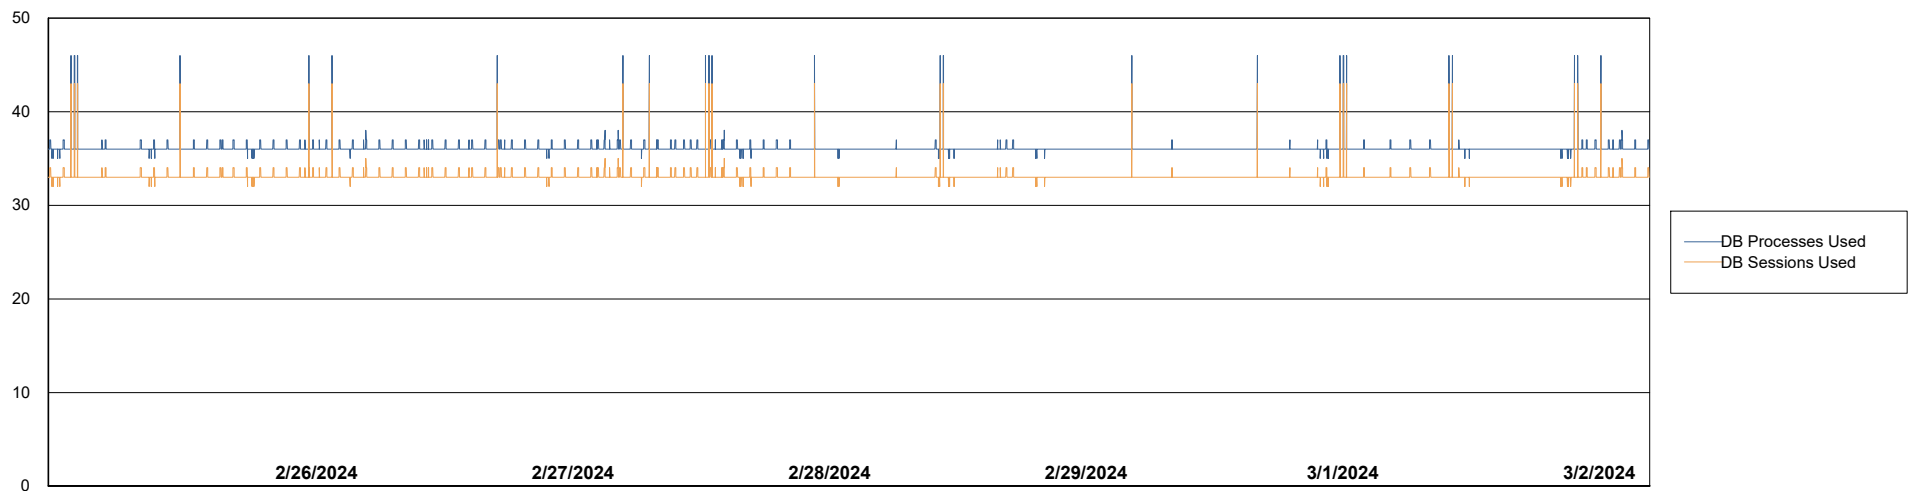

Database Performance CUS_PRD_ABSDB2_HSBABS1

DB Processes Max 1,000