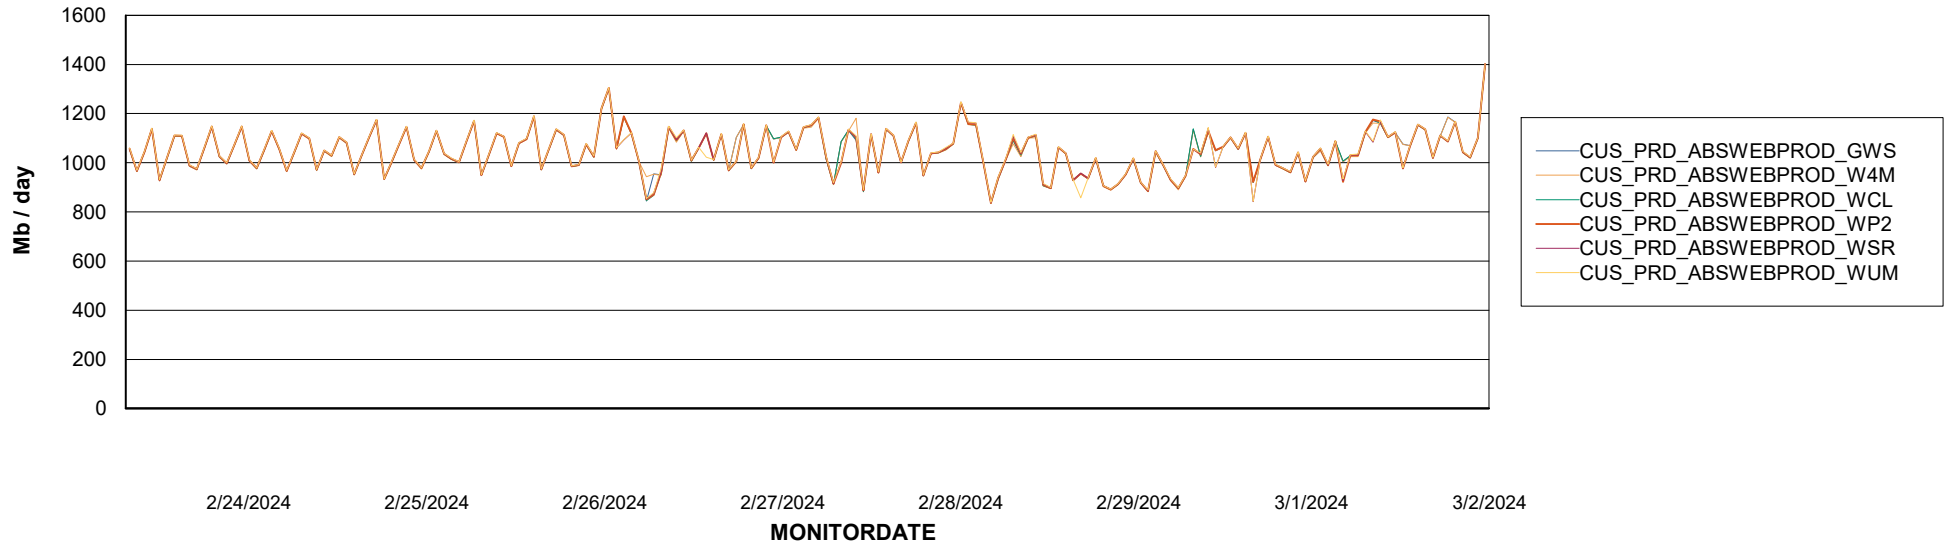

Avg memory used per ReportServer Service

Weekly SLA Customer Report

Customer CUS_Production (24/7)
Database ID 131

ABSSolute Web Component Services

Avg memory used per ABS Web component

Weekly SLA Customer Report