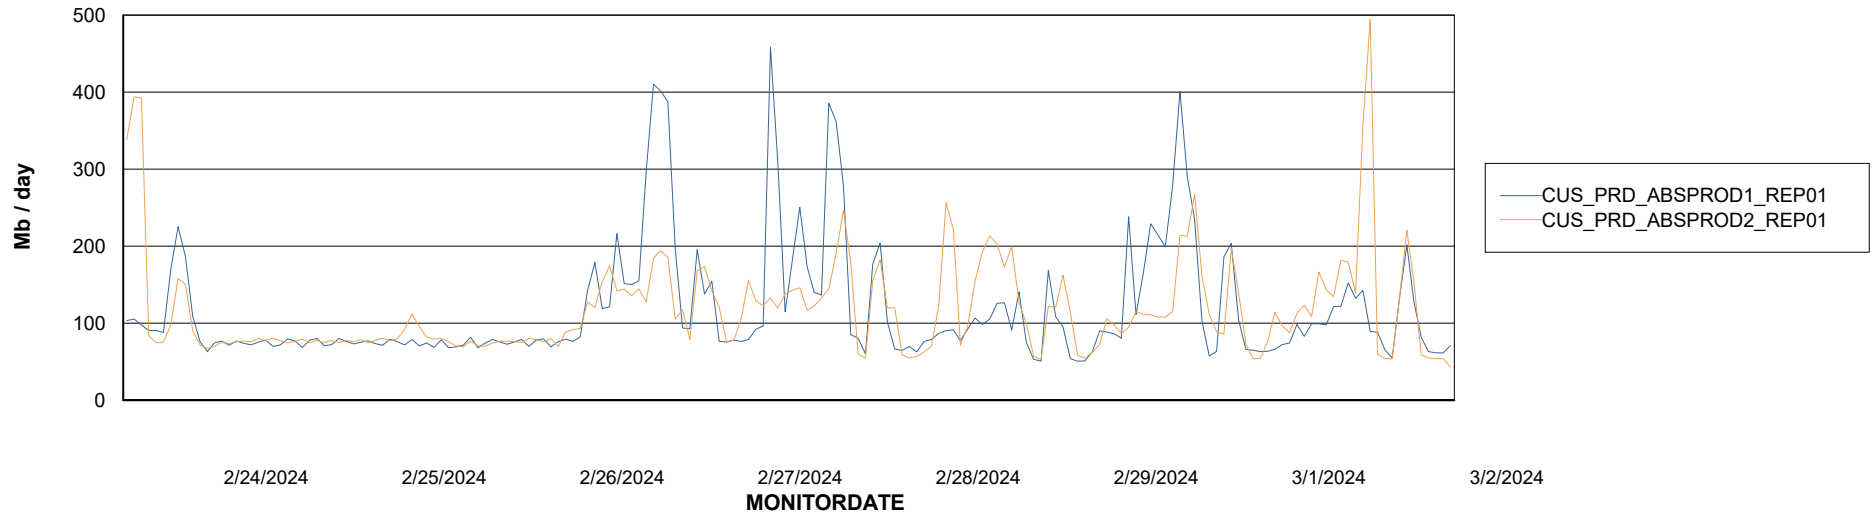

ABSSolute Application ReportServer Services

Avg memory used per ReportServer Service