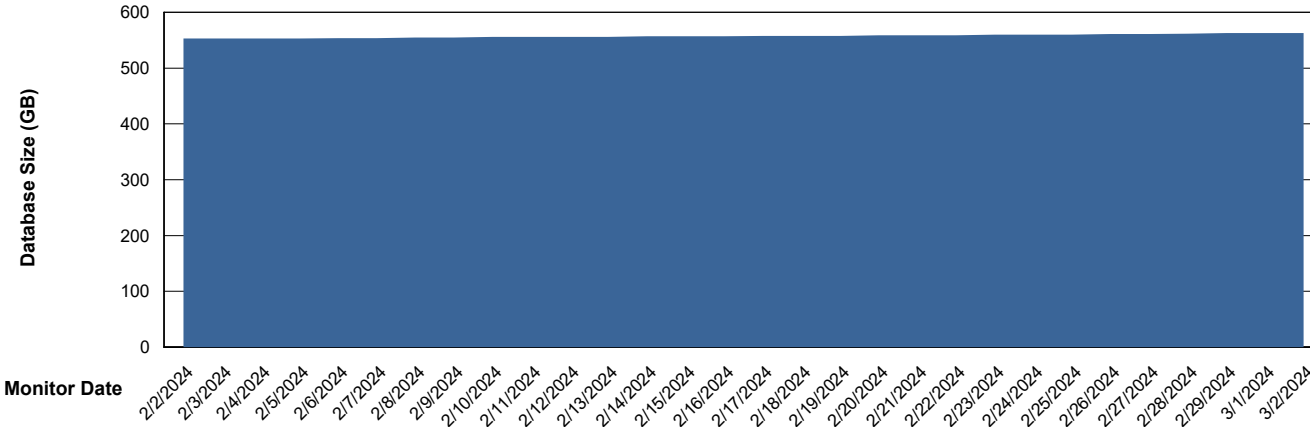

DB Processes Max 1,000

Weekly SLA Customer Report

Customer CUS_Production (24/7)
 Database ID 131

DATABASE SIZE CUS_PRD_ABSDB1_ABS1

Database growth over last month

Database Tablespace CUS_PRD_ABSDB1_ABS1

| Date | Tablespace Name | Filesize (Gb) | Usedsize (Gb) | Percentage free |
|-----------|-----------------|---------------|---------------|-----------------|
| 3/2/2024 | ABSDATA | 254 | 211 | 17 |
| | INDX | 399 | 336 | 16 |
| 3/1/2024 | ABSDATA | 254 | 211 | 17 |
| | INDX | 399 | 336 | 16 |
| 2/29/2024 | ABSDATA | 254 | 211 | 17 |
| | INDX | 399 | 336 | 16 |
| 2/28/2024 | ABSDATA | 254 | 211 | 17 |
| | INDX | 399 | 336 | 16 |
| 2/27/2024 | ABSDATA | 254 | 211 | 17 |
| | INDX | 399 | 335 | 16 |
| 2/26/2024 | ABSDATA | 254 | 210 | 17 |
| | INDX | 399 | 335 | 16 |
| 2/25/2024 | ABSDATA | 254 | 210 | 17 |
| | INDX | 399 | 334 | 16 |

Weekly SLA Customer Report

Customer CUS_Production (24/7)
Database ID 131

Standby Database Health CUS_Production (24/7)

Recovery lag for last 7 days

Weekly SLA Customer Report

Customer CUS_Production (24/7)
Database ID 131