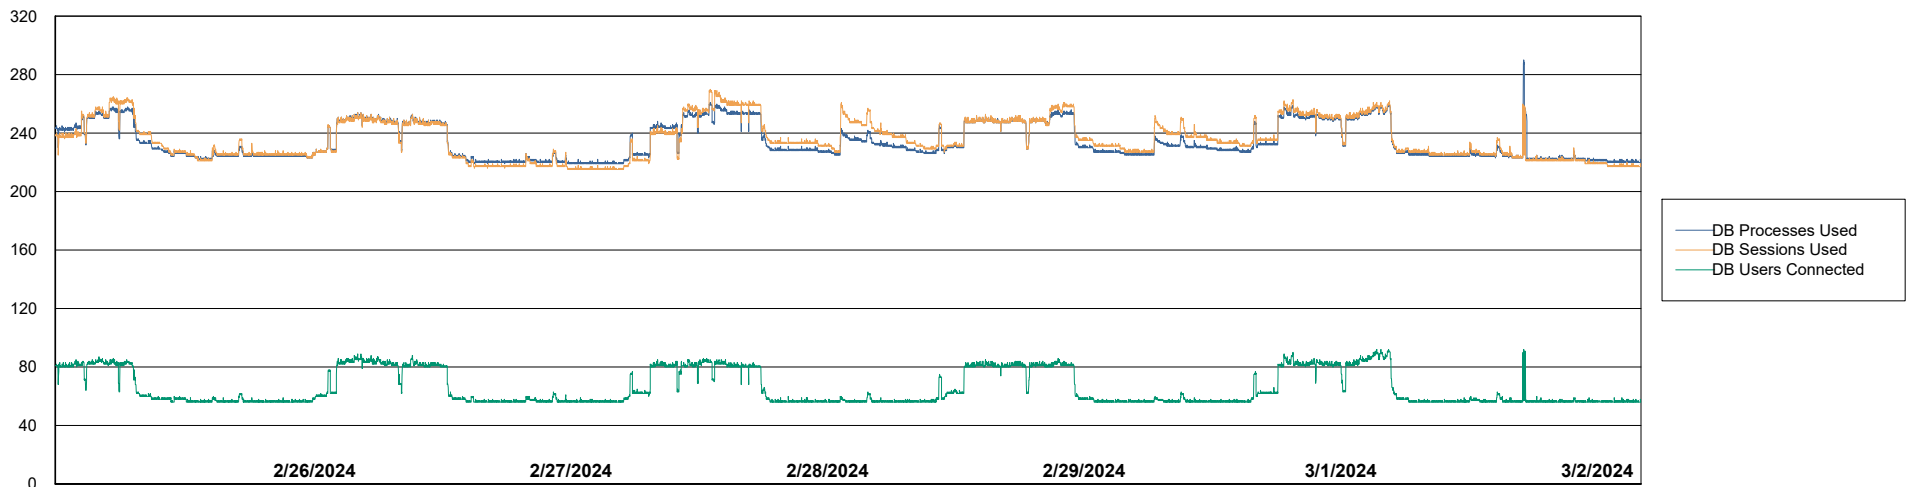

Database Performance CLO_PRD_CLO-ORA01_ABS1