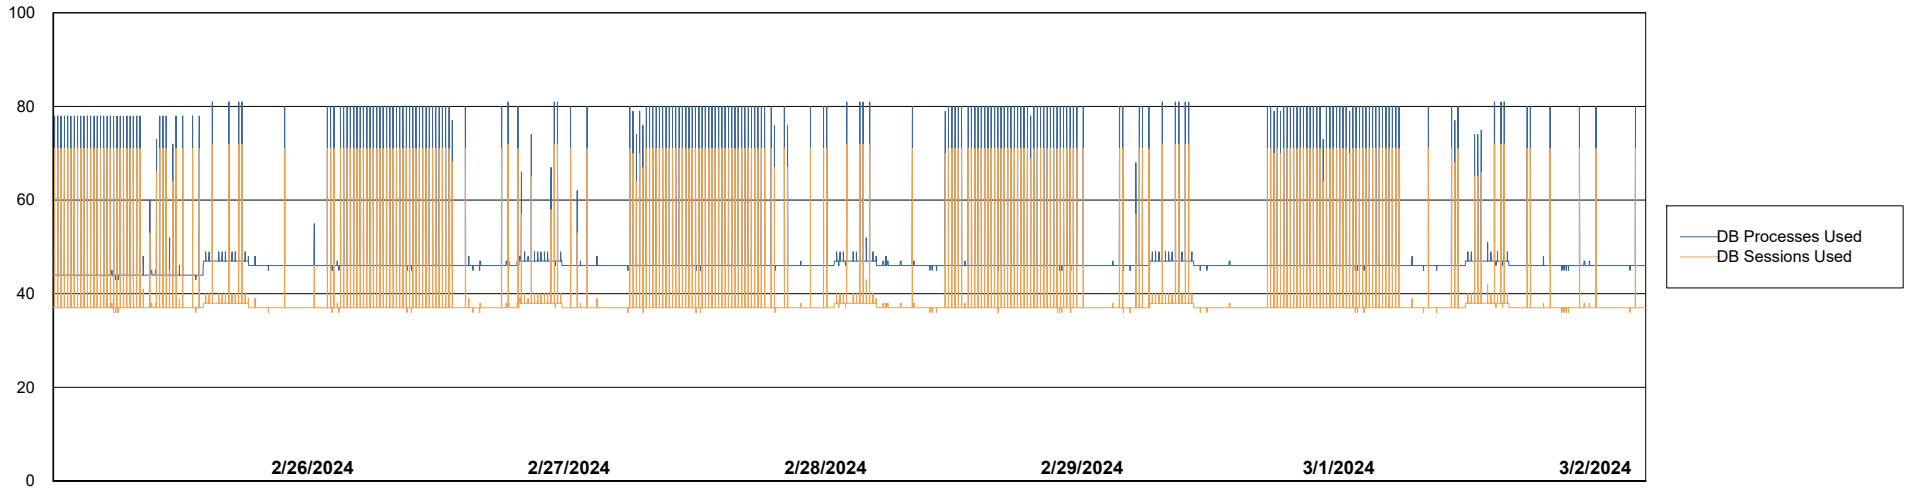

Database Performance CLO_PRD_CLO-ORA02_HSBABS1

DB Processes Max 1,000