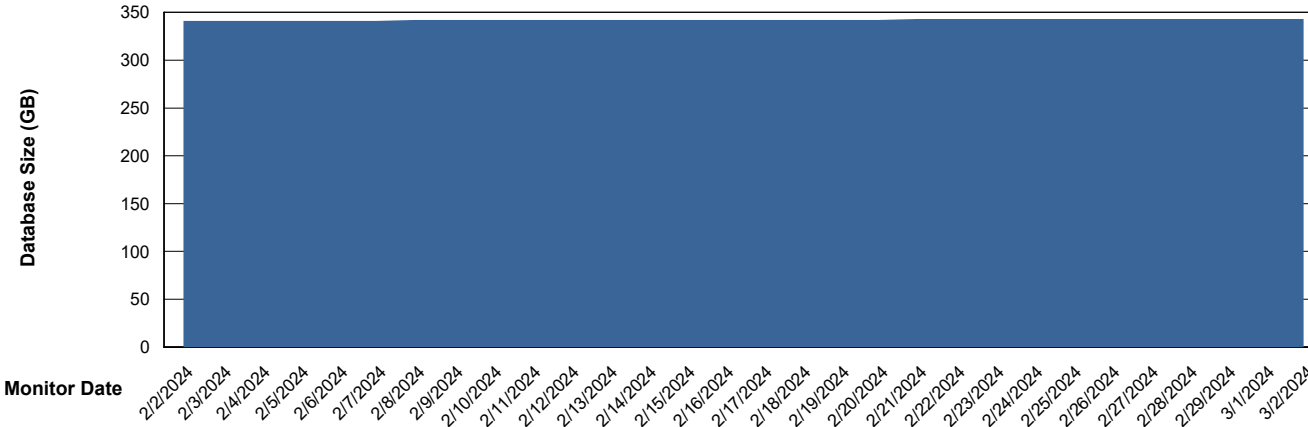

Database growth over last month

Database Tablespace CLO_PRD_CLO-ORA01_ABS1

Date	Tablespace Name	Filesize (Gb)	Usedsize (Gb)	Percentage free
3/2/2024	ABSDATA	110	91	18
	INDX	256	227	11
3/1/2024	ABSDATA	110	91	18
	INDX	256	227	11
2/29/2024	ABSDATA	110	91	18
	INDX	256	227	11
2/28/2024	ABSDATA	110	91	18
	INDX	256	227	11
2/27/2024	ABSDATA	110	91	18
	INDX	256	227	11
2/26/2024	ABSDATA	110	91	18
	INDX	256	227	11
2/25/2024	ABSDATA	110	91	18
	INDX	256	227	11