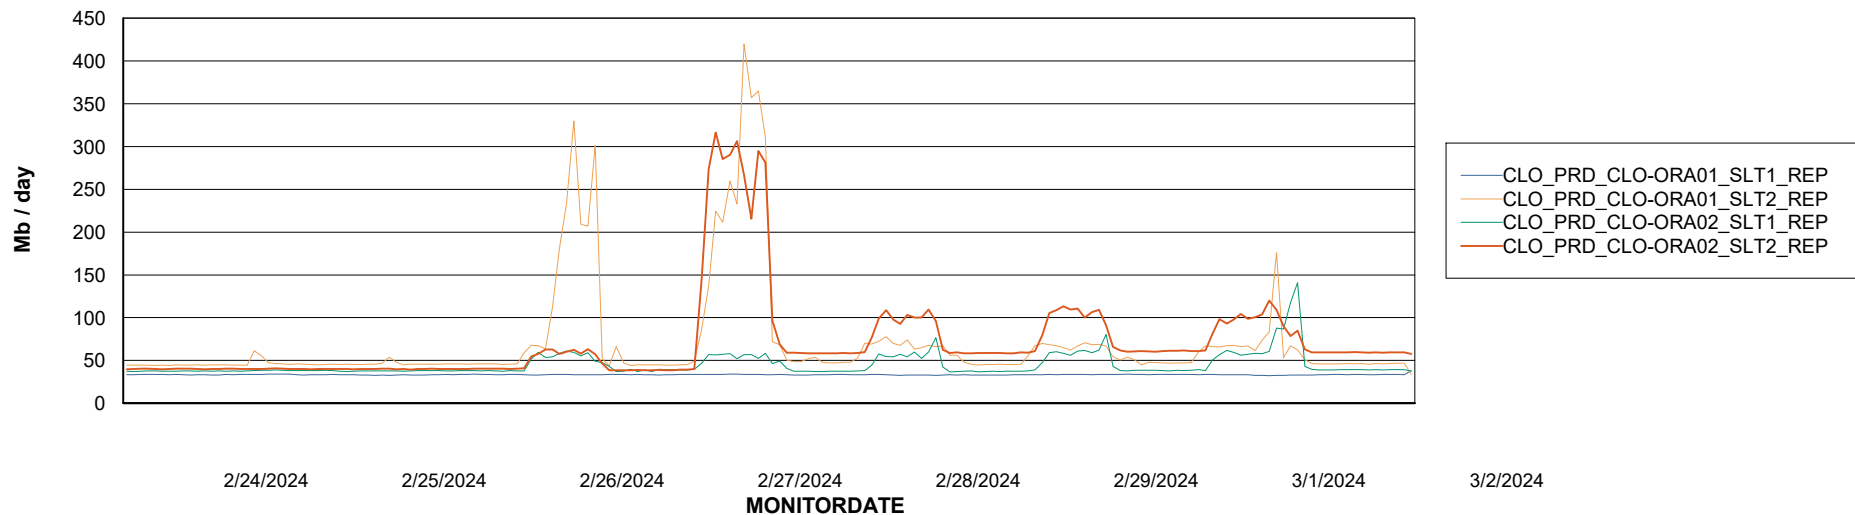

ABSSolute Application ReportServer Services

Avg memory used per ReportServer Service