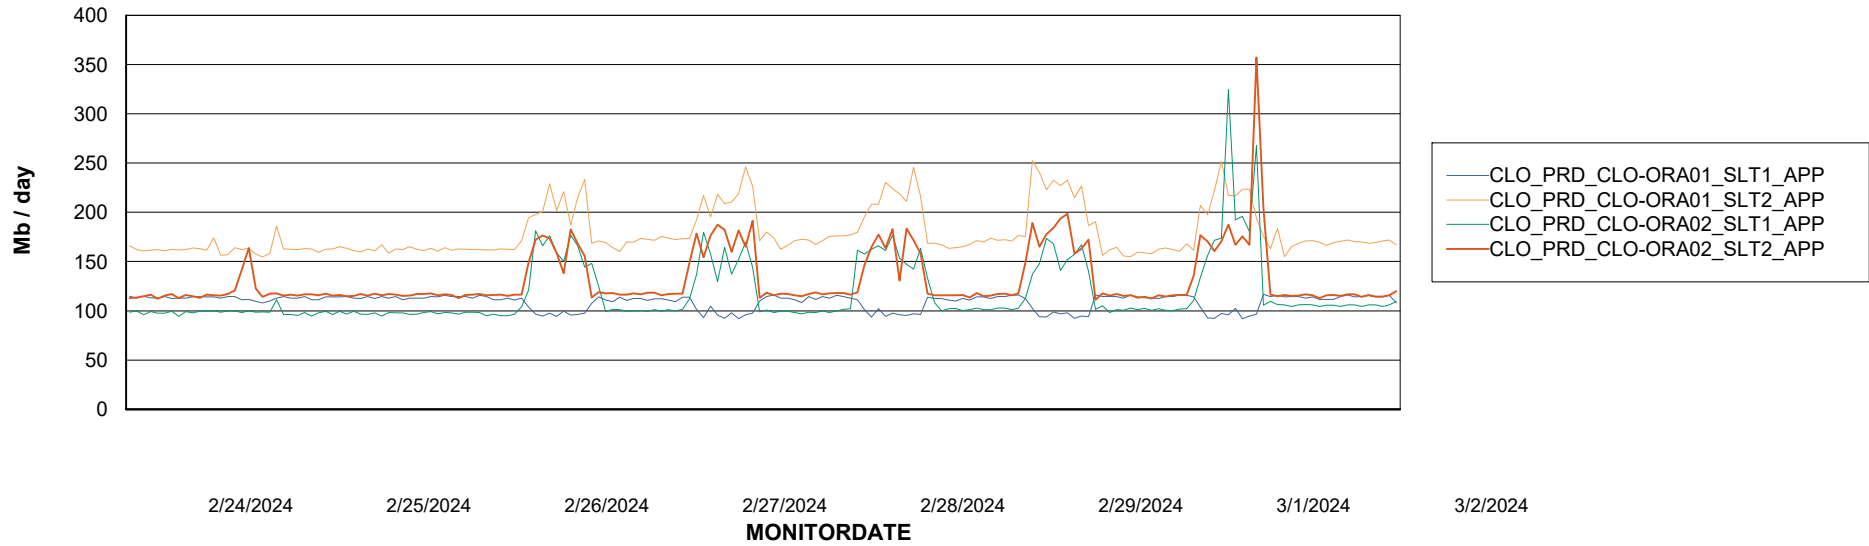

ABSSolute Application Server Services

Avg memory used per ABS Server Service