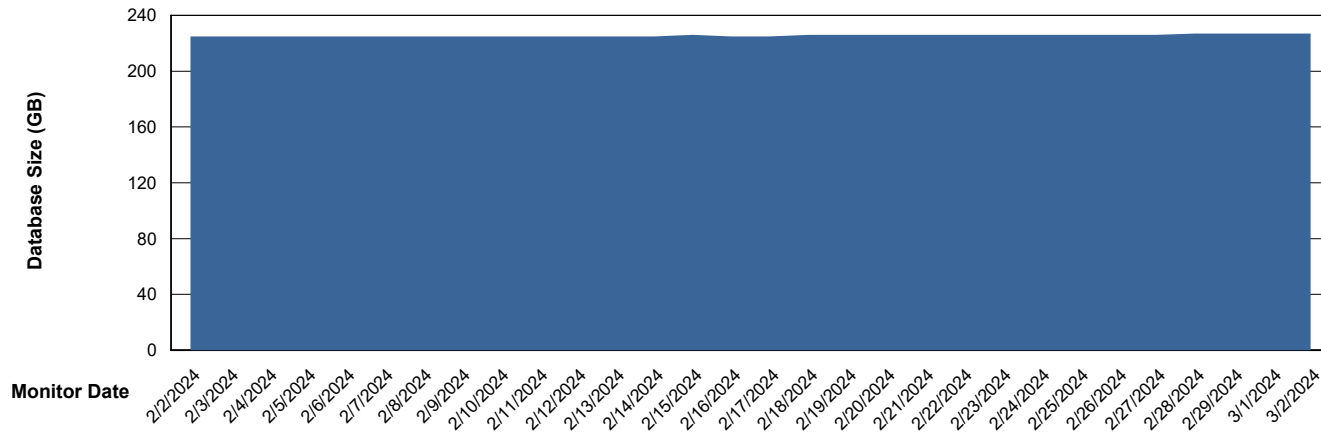

DATABASE SIZE BNLDB_Production

Database growth over last month