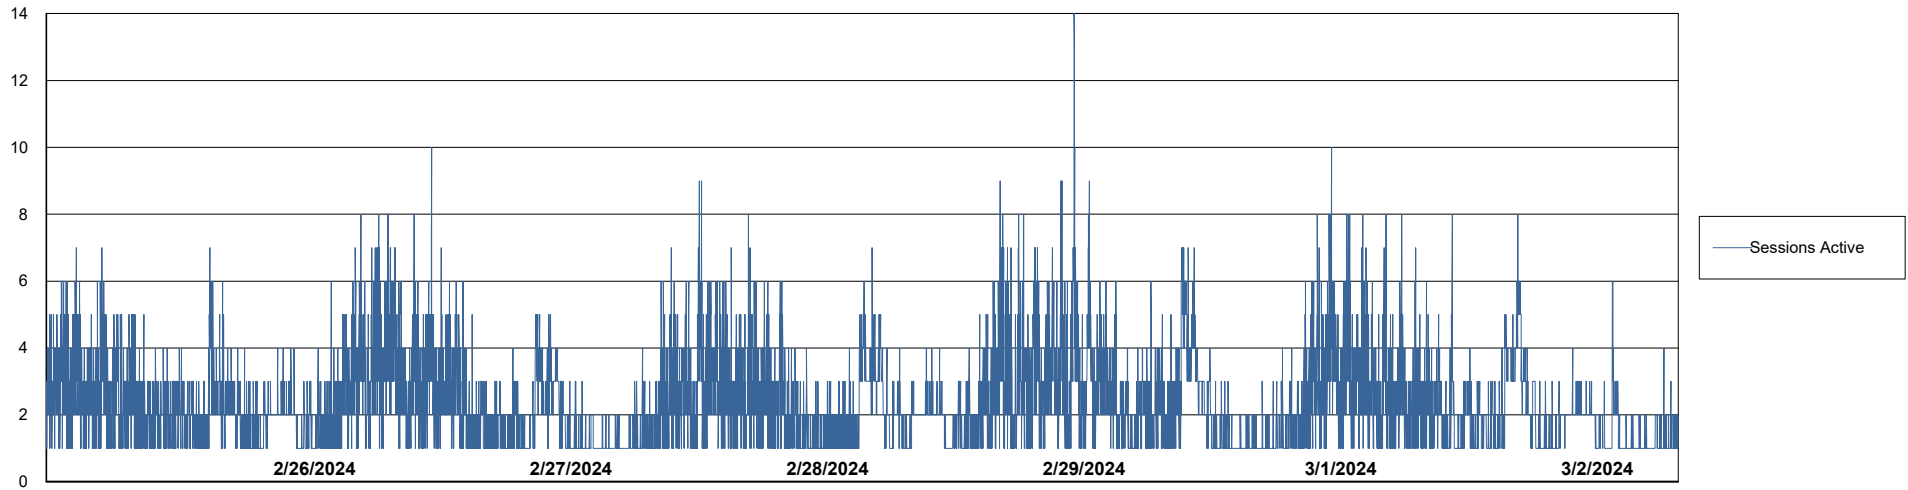

Harddisk Usage BNL_PRD_vm-absa03

| | Free disk space on C: (%) | Total disk space on C: (Gb) | Used disk space on C: (Gb) | Free disk space on D: (%) | Total disk space on D: (Gb) | Used disk space on D: (Gb) | Free disk space on E: (%) | Total disk space on E: (Gb) | Used disk space on E: (Gb) |
|-----------|---------------------------|-----------------------------|----------------------------|---------------------------|-----------------------------|----------------------------|---------------------------|-----------------------------|----------------------------|
| 3/2/2024 | 70 | 127 | 39 | 33 | 127 | 85 | 92 | 64 | 5 |
| 3/1/2024 | 70 | 127 | 39 | 33 | 127 | 85 | 92 | 64 | 5 |
| 2/29/2024 | 70 | 127 | 39 | 33 | 127 | 85 | 92 | 64 | 5 |
| 2/28/2024 | 70 | 127 | 39 | 33 | 127 | 85 | 92 | 64 | 5 |
| 2/27/2024 | 70 | 127 | 39 | 33 | 127 | 85 | 92 | 64 | 5 |
| 2/26/2024 | 70 | 127 | 39 | 33 | 127 | 85 | 92 | 64 | 5 |
| 2/25/2024 | 70 | 127 | 38 | 33 | 127 | 85 | 92 | 64 | 5 |

Weekly SLA Customer Report

Customer BNL_Production
Database ID 83

Database Performance BNLDB_Production

Weekly SLA Customer Report

Customer BNL_Production
Database ID 83

Database Performance BNLDB_Standby

DATABASE SIZE BNLDB_Production