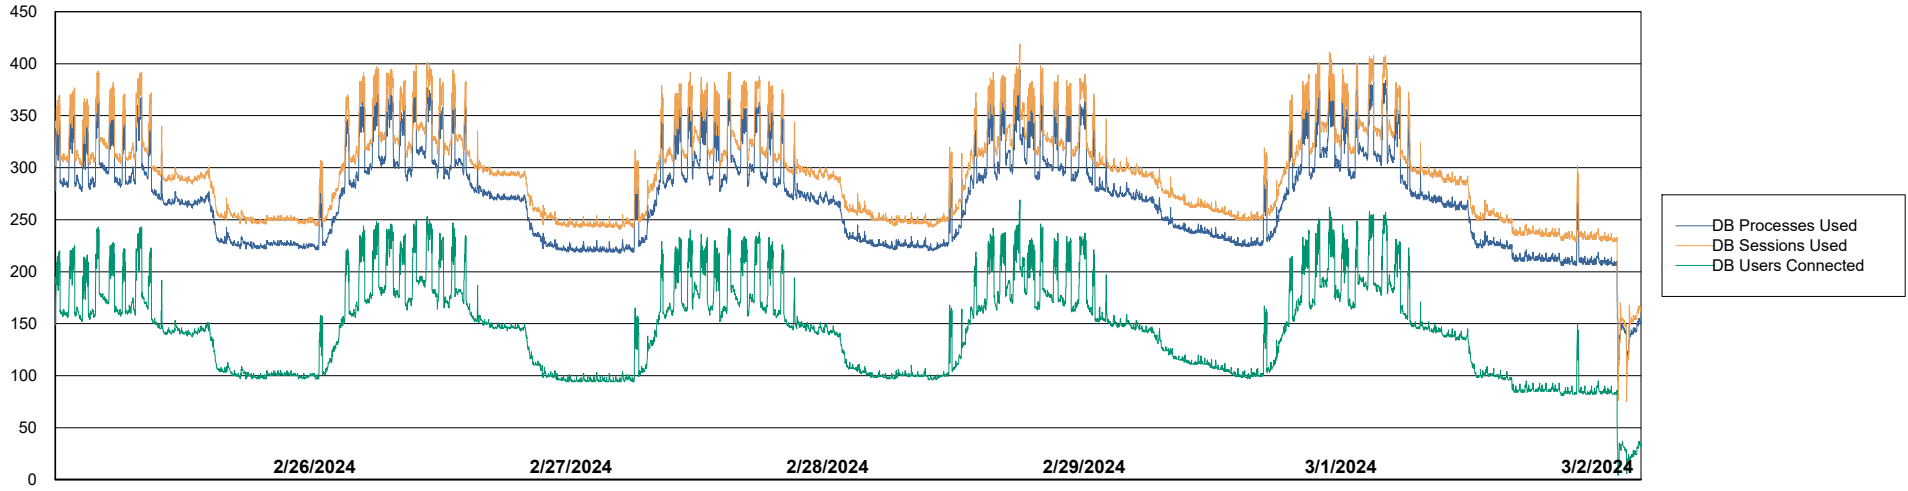

Harddisk Usage BNL_PRD_vm-absa03

| | Free disk space on C: (%) | Total disk space on C: (Gb) | Used disk space on C: (Gb) | Free disk space on D: (%) | Total disk space on D: (Gb) | Used disk space on D: (Gb) | Free disk space on E: (%) | Total disk space on E: (Gb) | Used disk space on E: (Gb) |
|-----------|---------------------------|-----------------------------|----------------------------|---------------------------|-----------------------------|----------------------------|---------------------------|-----------------------------|----------------------------|
| 3/2/2024 | 70 | 127 | 39 | 33 | 127 | 85 | 92 | 64 | 5 |
| 3/1/2024 | 70 | 127 | 39 | 33 | 127 | 85 | 92 | 64 | 5 |
| 2/29/2024 | 70 | 127 | 39 | 33 | 127 | 85 | 92 | 64 | 5 |
| 2/28/2024 | 70 | 127 | 39 | 33 | 127 | 85 | 92 | 64 | 5 |
| 2/27/2024 | 70 | 127 | 39 | 33 | 127 | 85 | 92 | 64 | 5 |
| 2/26/2024 | 70 | 127 | 39 | 33 | 127 | 85 | 92 | 64 | 5 |
| 2/25/2024 | 70 | 127 | 38 | 33 | 127 | 85 | 92 | 64 | 5 |

Weekly SLA Customer Report

Customer BNL_Production
Database ID 83

Database Performance BNLDB_Production

Weekly SLA Customer Report

Customer BNL_Production
Database ID 83

Database Performance BNLDB_Standby

DATABASE SIZE BNLDB_Production