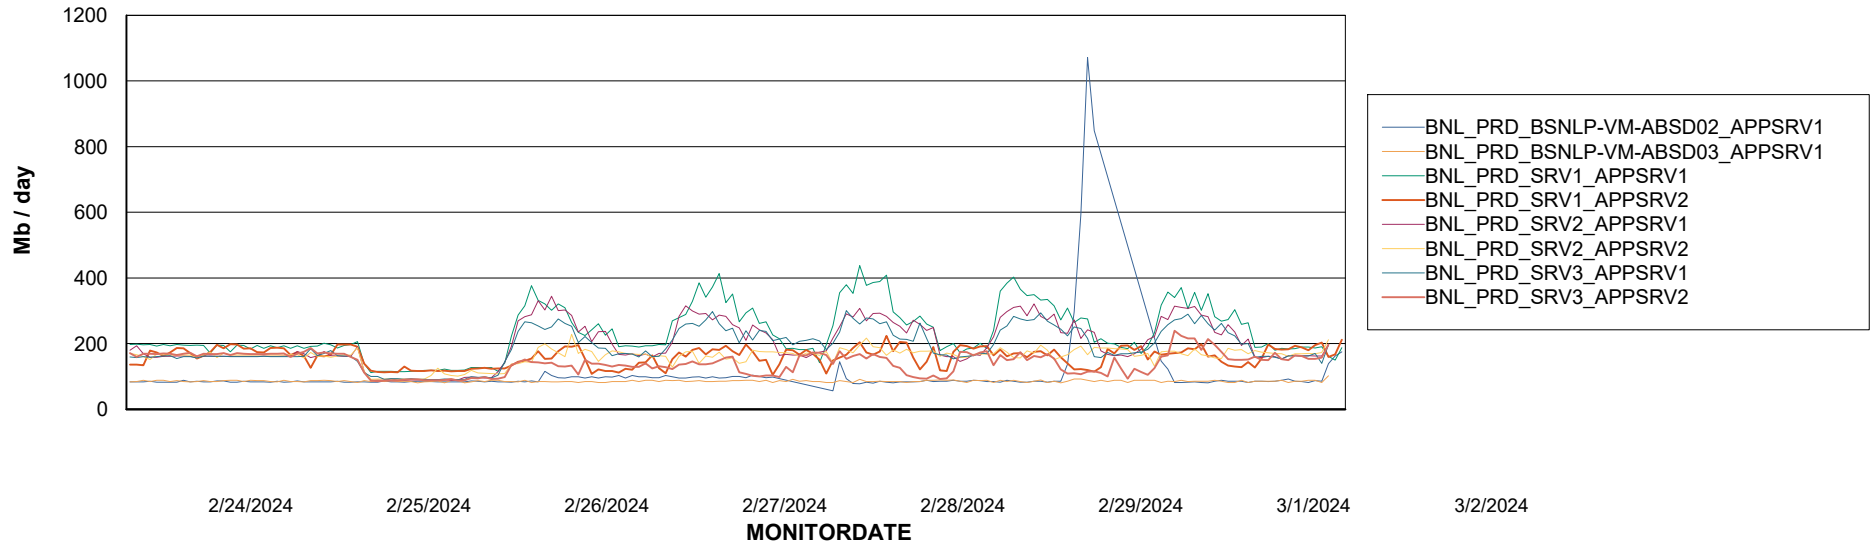

Standby Database Health BNL_Production

Recovery lag for last 7 days

Weekly SLA Customer Report

Customer BNL_Production
Database ID 83

ABSSolute Application Server Services

Avg memory used per ABS Server Service