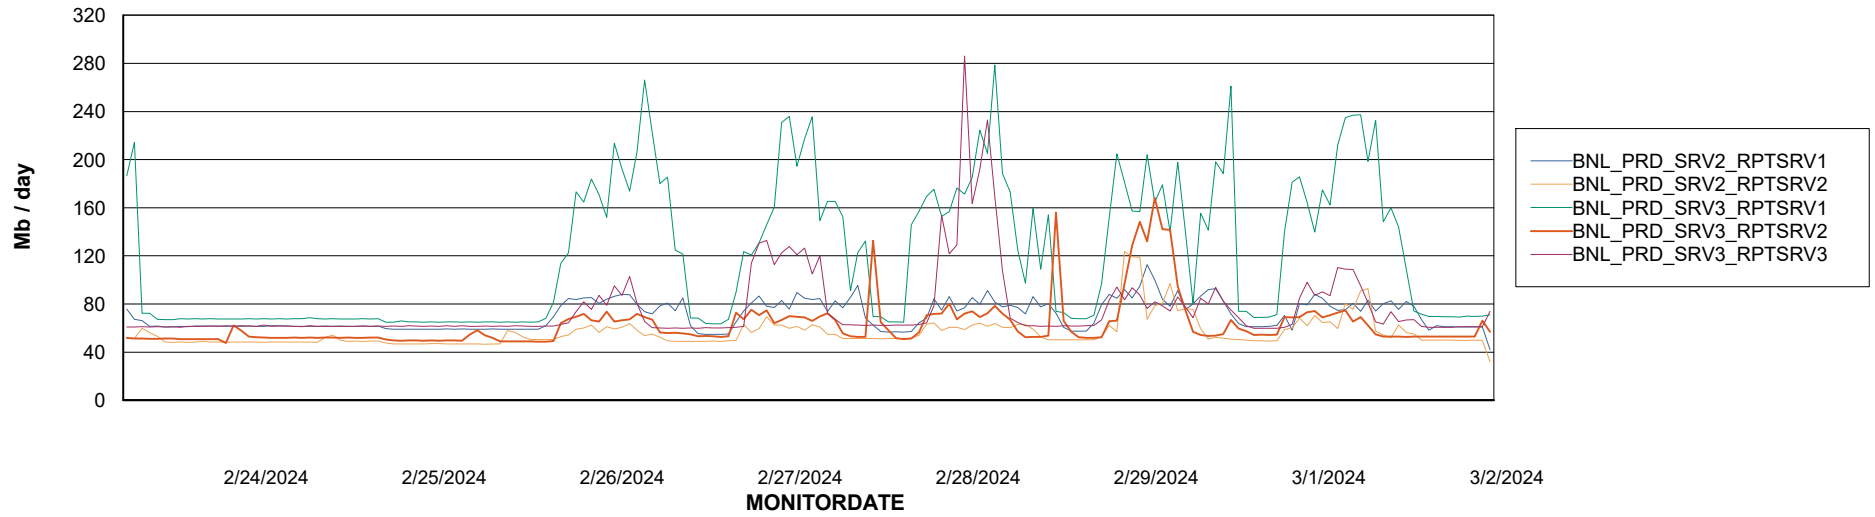

Avg users per day per ABS server

Weekly SLA Customer Report

Customer BNL_Production
Database ID 83

ABSSolute Web Component Services

Avg memory used per ReportServer Service

Weekly SLA Customer Report

Customer BNL_Production
Database ID 83