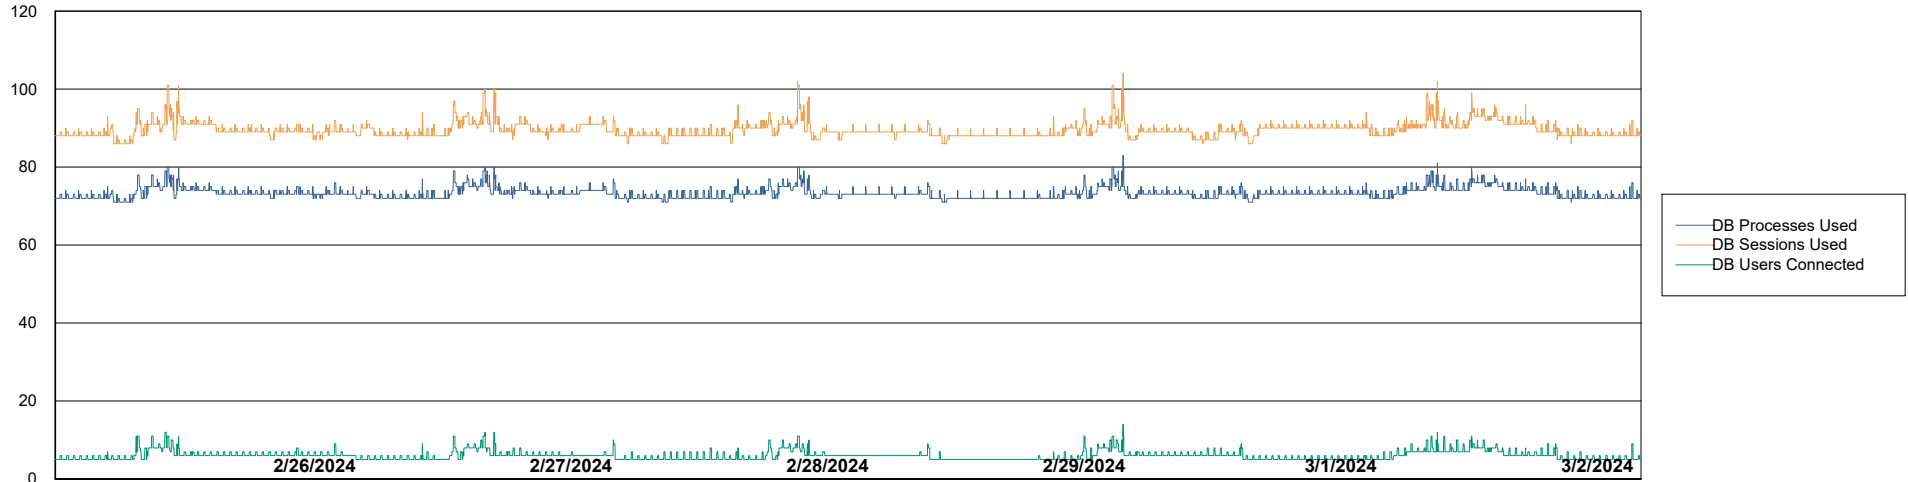

Weekly SLA Customer Report

Customer AUJ_Production
 Database ID 185

Harddisk Usage AUJ_PRD_PABSWEB1

	Free disk space on / (%)	Total disk space on / (Gb)	Used disk space on / (Gb)	Free disk space on /abs (%)	Total disk space on /abs (Gb)	Used disk space on /abs (Gb)	Free disk space on /boot (%)	Total disk space on /boot (Gb)	Used disk space on /boot (Gb)	Free disk space on /tmp (%)
3/2/2024	78	40	9	99	60	1	66	1	0	99
3/1/2024	78	40	9	99	60	1	66	1	0	99
2/29/2024	78	40	9	99	60	1	66	1	0	99
2/28/2024	78	40	9	99	60	1	66	1	0	99
2/27/2024	78	40	9	99	60	1	66	1	0	99
2/26/2024	78	40	9	99	60	1	66	1	0	99
2/25/2024	78	40	9	99	60	1	66	1	0	99

Weekly SLA Customer Report

Customer AUJ_Production
Database ID 185

Database Performance AUJ_BI2_DB

Weekly SLA Customer Report

Customer AUJ_Production
Database ID 185

Database Performance AUJ_DB2_Primary

Weekly SLA Customer Report