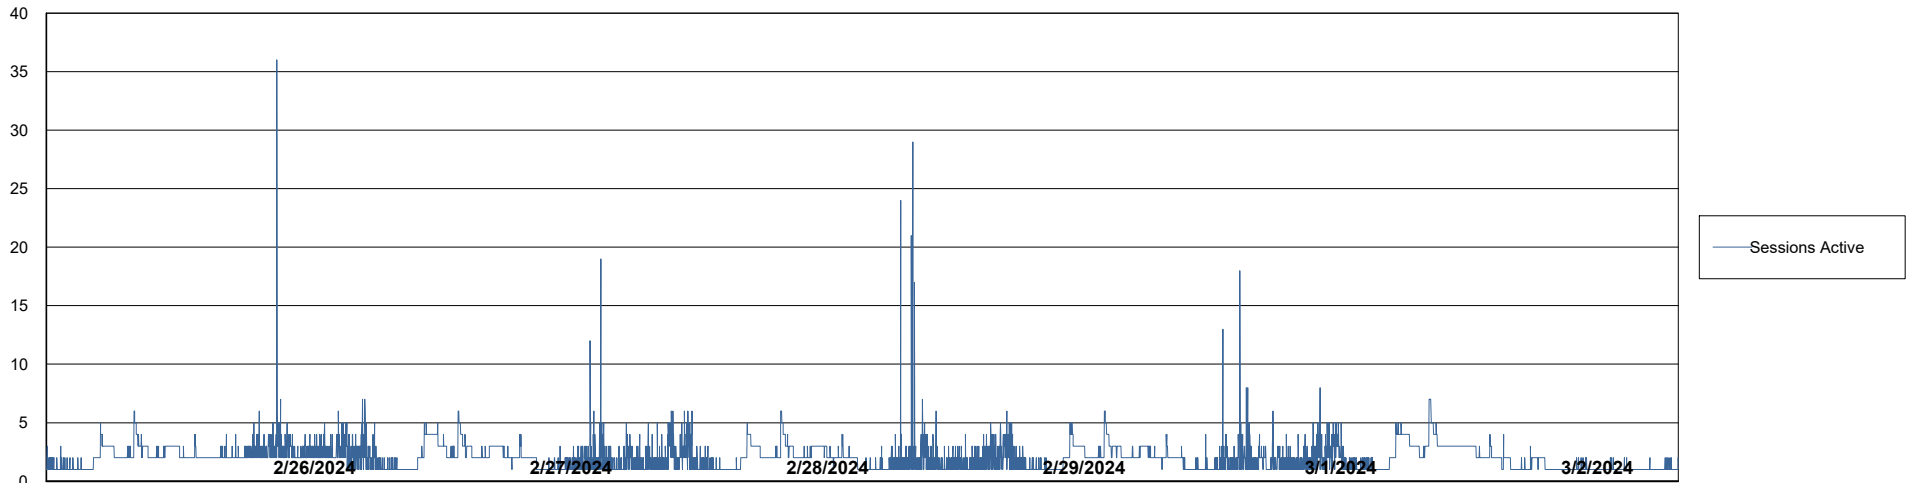

Weekly SLA Customer Report

Customer AUJ_Production
Database ID 185

Database Performance AUJ_BI2_DB

Weekly SLA Customer Report

Customer AUJ_Production
Database ID 185

Database Performance AUJ_DB2_Primary

Weekly SLA Customer Report

Customer AUJ_Production
Database ID 185

DATABASE SIZE AUJ_BI2_DB

Database growth over last month

DATABASE SIZE AUJ_DB2_Primary

Database growth over last month

Weekly SLA Customer Report

Customer AUJ_Production
 Database ID 185