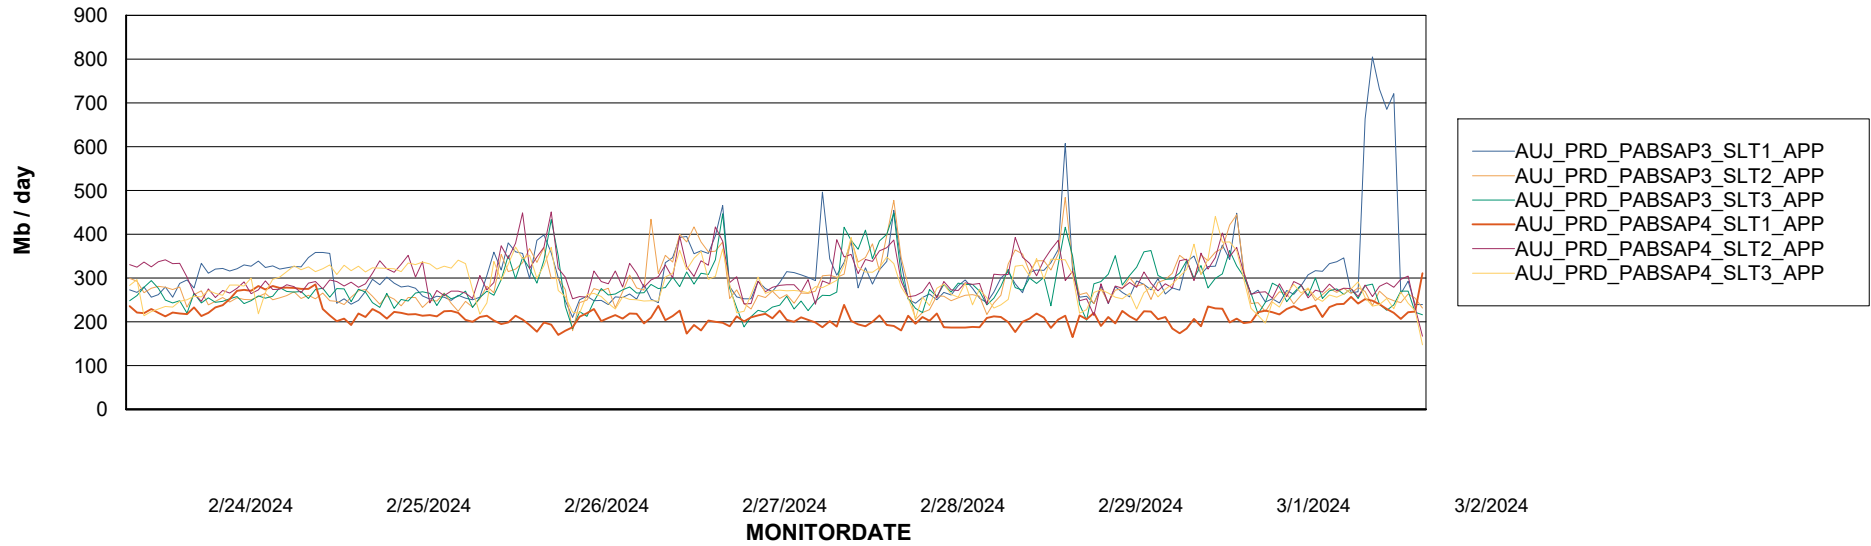

ABSSolute Application Server Services

Avg memory used per ABS Server Service