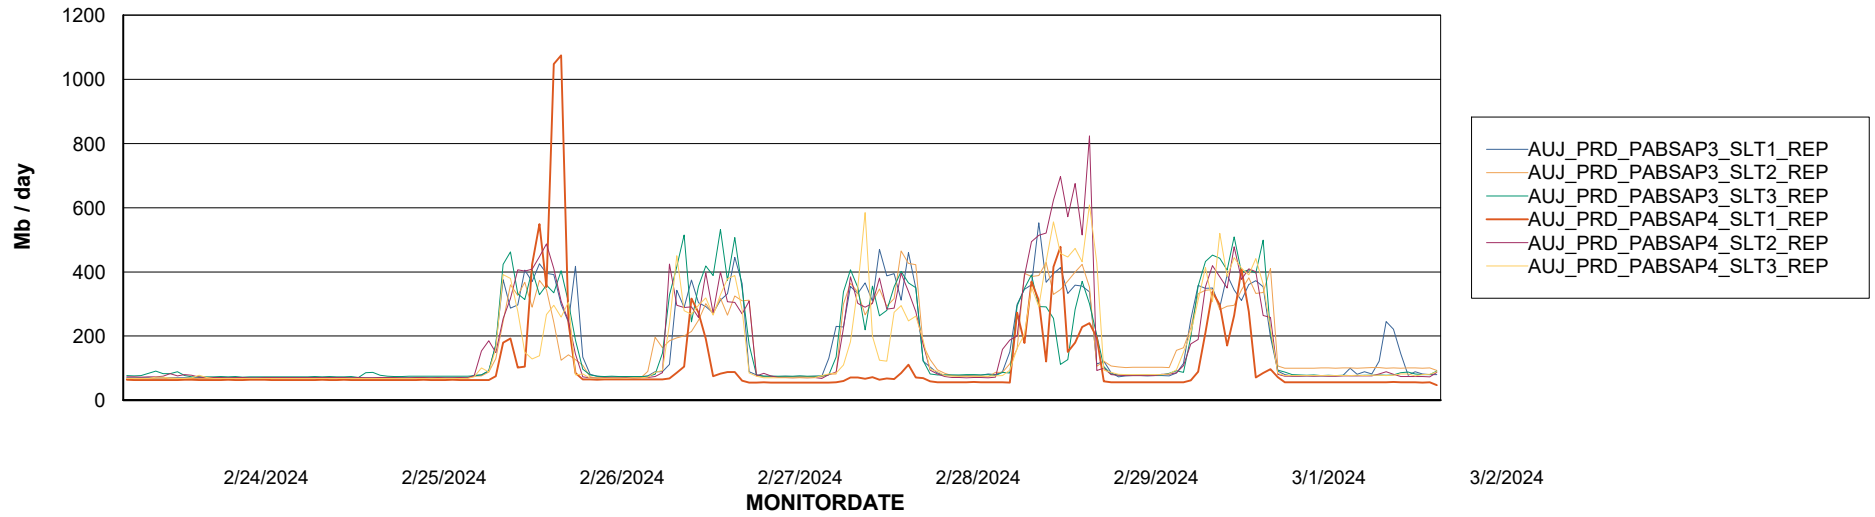

ABSSolute Application ReportServer Services

Avg memory used per ReportServer Service