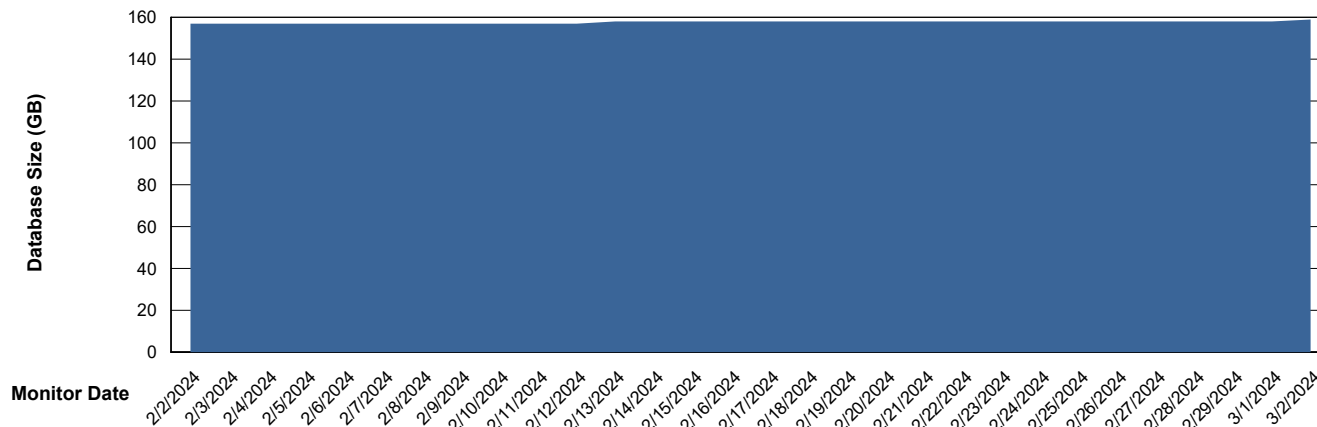

Weekly SLA Customer Report

Customer AUJ_Production
Database ID 185

Database Performance AUJ_BI2_DB

Weekly SLA Customer Report

Customer AUJ_Production
Database ID 185

Database Performance AUJ_DB2_Primary

Weekly SLA Customer Report

Customer AUJ_Production
Database ID 185

DATABASE SIZE AUJ_BI2_DB

Database growth over last month

DATABASE SIZE AUJ_DB2_Primary

Database growth over last month

Weekly SLA Customer Report

Customer AUJ_Production
 Database ID 185