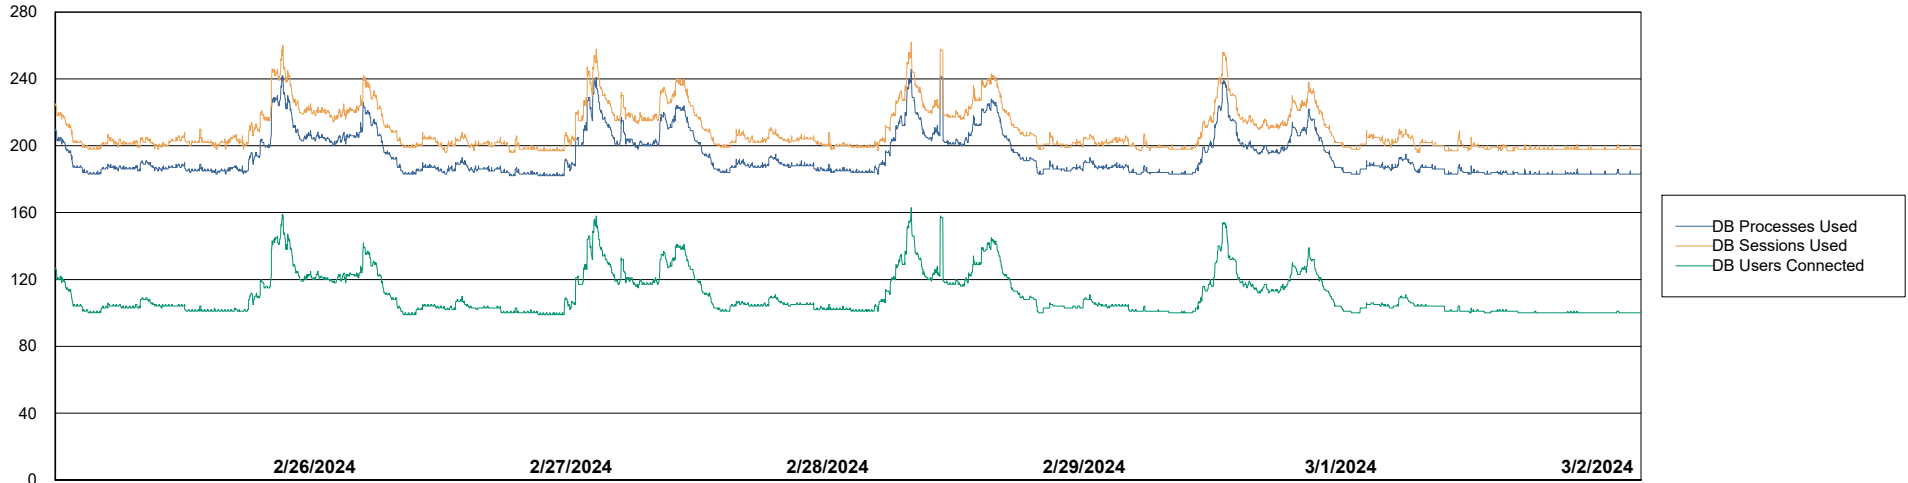

Weekly SLA Customer Report

Customer AUJ_Production
Database ID 185

Database Performance AUJ_BI2_DB

Weekly SLA Customer Report

Customer AUJ_Production
Database ID 185

Database Performance AUJ_DB2_Primary

Weekly SLA Customer Report