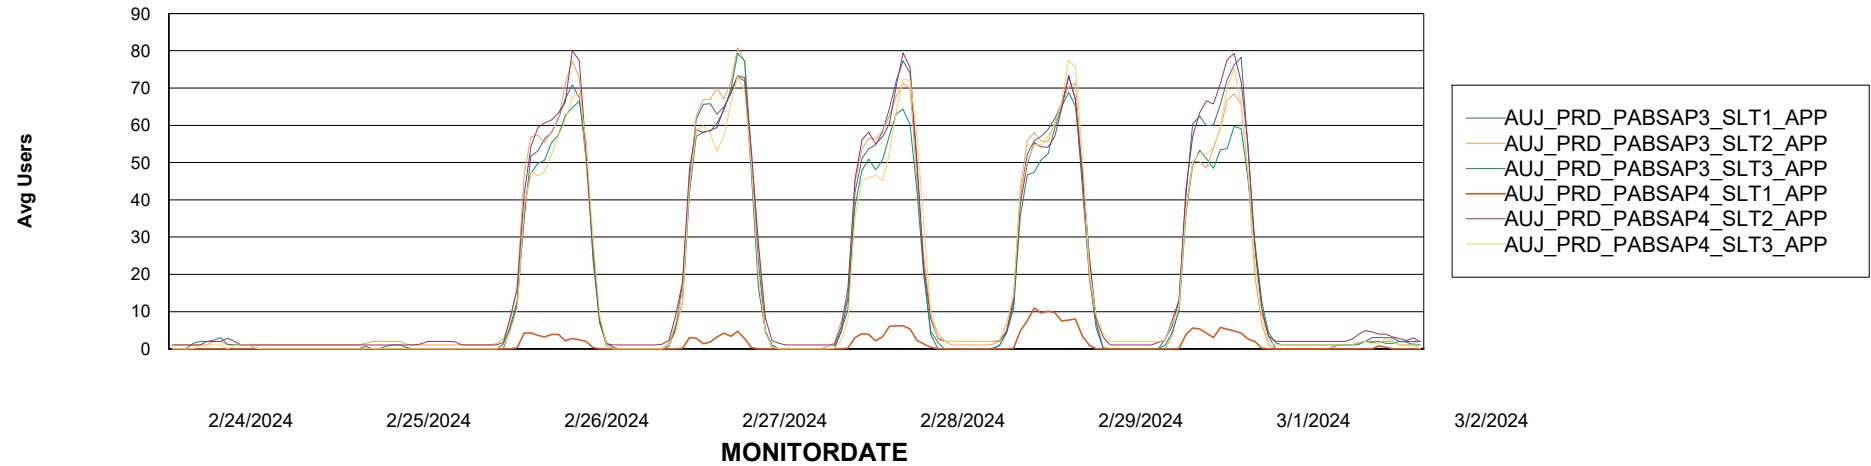

Weekly SLA Customer Report

Customer AUJ_Production
Database ID 185

ABSSolute Application Server Services

Avg memory used per ABS Server Service

Avg users per day per ABS server

Weekly SLA Customer Report

Customer AUJ_Production
Database ID 185