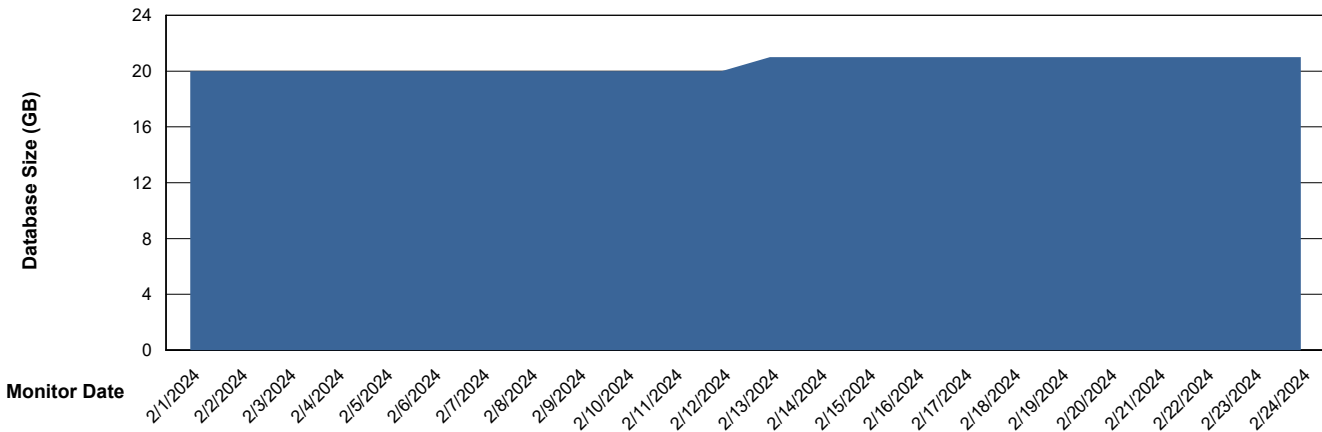

Weekly SLA Customer Report

Customer XMX Production (24/7)
Database ID 146

Database Performance XMX_PROD_ABSDB01_PRDB_ABS1

Weekly SLA Customer Report

Customer XMX Production (24/7)
Database ID 146

Database Performance XMX_PROD_ABSDB02_SBDB_HSBABS1

DB Processes Max 4
DB Processes Max 0
DB Processes Max 1,000

Weekly SLA Customer Report

Customer XMX Production (24/7)
 Database ID 146

DATABASE SIZE XMX_PROD_ABSDB01_PRDB_ABS1

Database growth over last month

Database Tablespace XMX_PROD_ABSDB01_PRDB_ABS1

Date	Tablespace Name	Filesize (Gb)	Usedsize (Gb)	Percentage free
2/24/2024	ABSDATA	6	5	18
	INDX	8	0	100
2/23/2024	ABSDATA	6	5	19
	INDX	8	0	100
2/22/2024	ABSDATA	6	5	19
	INDX	8	0	100
2/21/2024	ABSDATA	6	5	20
	INDX	8	0	100
2/20/2024	ABSDATA	6	5	20
	INDX	8	0	100
2/19/2024	ABSDATA	6	5	21
	INDX	8	0	100
2/18/2024	ABSDATA	6	5	22
	INDX	8	0	100

Weekly SLA Customer Report

Customer XMX Production (24/7)
Database ID 146

Standby Database Health XMX Production (24/7)

Recovery lag for last 7 days

Weekly SLA Customer Report

Customer XMX Production (24/7)
Database ID 146