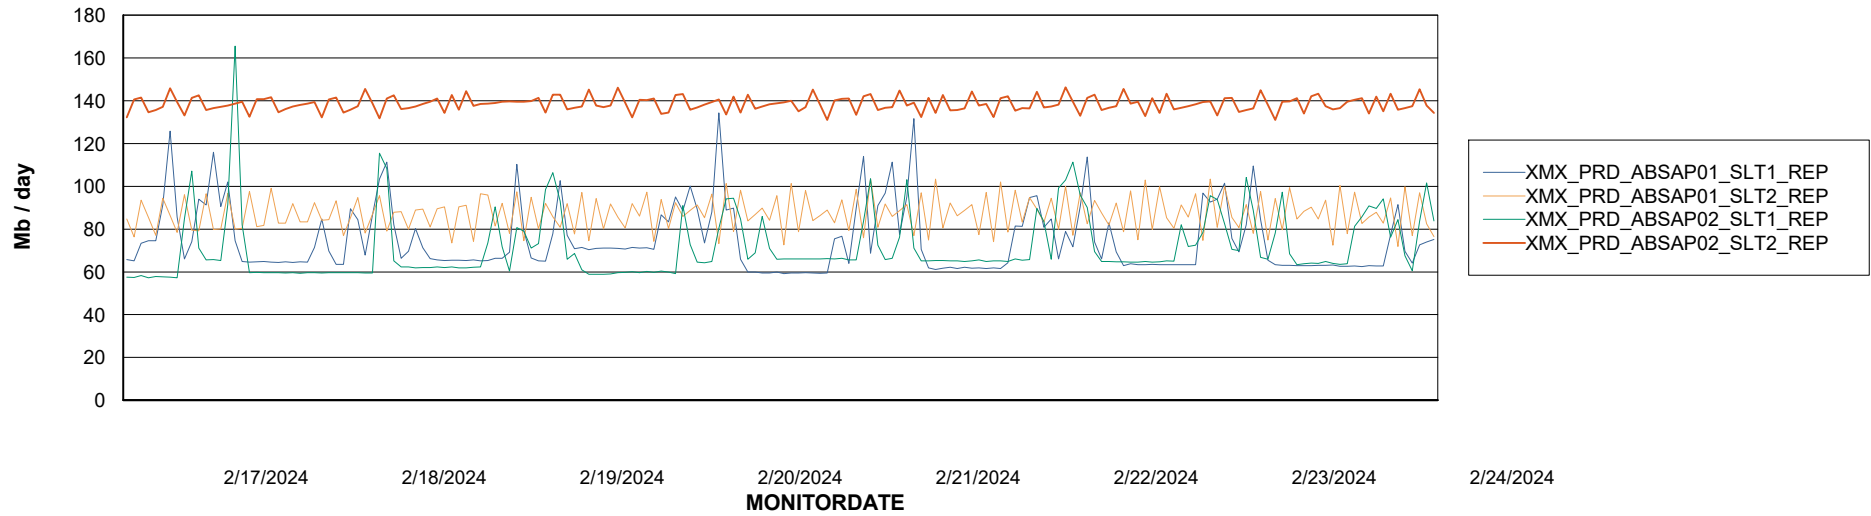

ABSSolute Application ReportServer Services

Avg memory used per ReportServer Service