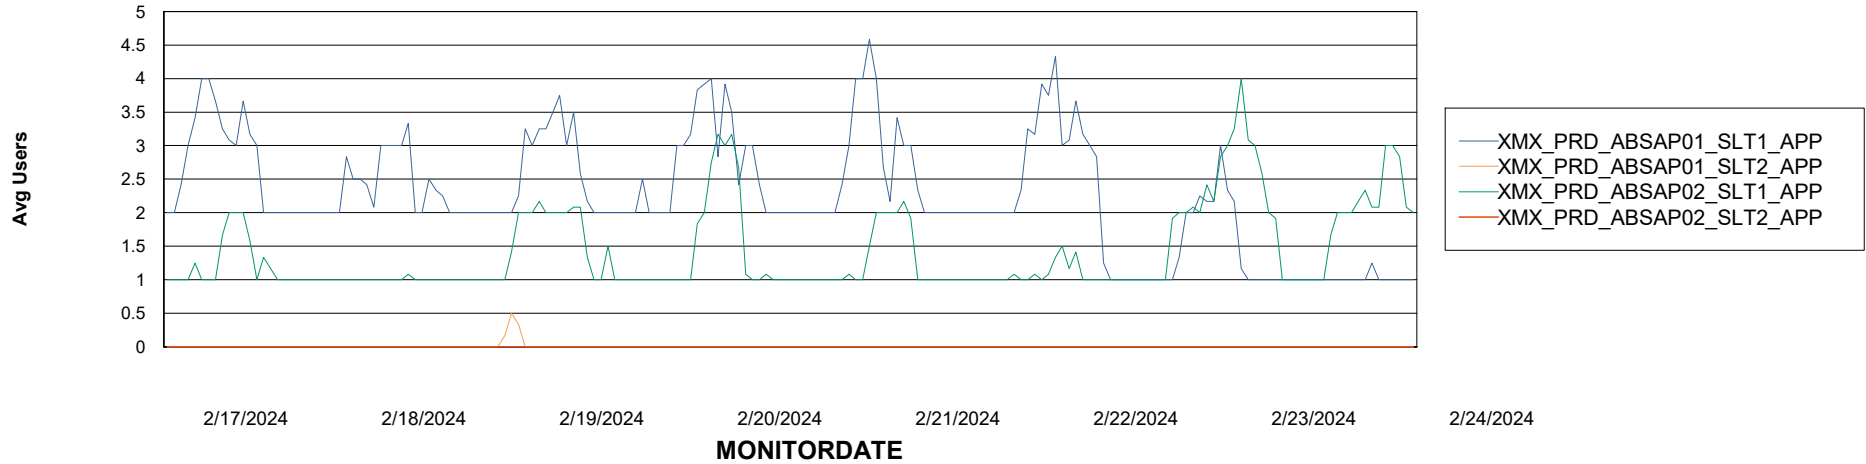

Database Tablespace XMX_PROD_ABSDB01_PRDB_ABS1

Date	Tablespace Name	Filesize (Gb)	Usedsize (Gb)	Percentage free
2/24/2024	ABSDATA	6	5	18
	INDX	8	0	100
2/23/2024	ABSDATA	6	5	19
	INDX	8	0	100
2/22/2024	ABSDATA	6	5	19
	INDX	8	0	100
2/21/2024	ABSDATA	6	5	20
	INDX	8	0	100
2/20/2024	ABSDATA	6	5	20
	INDX	8	0	100
2/19/2024	ABSDATA	6	5	21
	INDX	8	0	100
2/18/2024	ABSDATA	6	5	22
	INDX	8	0	100

Weekly SLA Customer Report

Customer XMX Production (24/7)
Database ID 146

Standby Database Health XMX Production (24/7)

Recovery lag for last 7 days

Weekly SLA Customer Report

Customer XMX Production (24/7)
Database ID 146

ABSSolute Application Server Services

Avg memory used per ABS Server Service

Avg users per day per ABS server

Weekly SLA Customer Report

Customer XMX Production (24/7)
Database ID 146

ABSSolute Application ReportServer Services