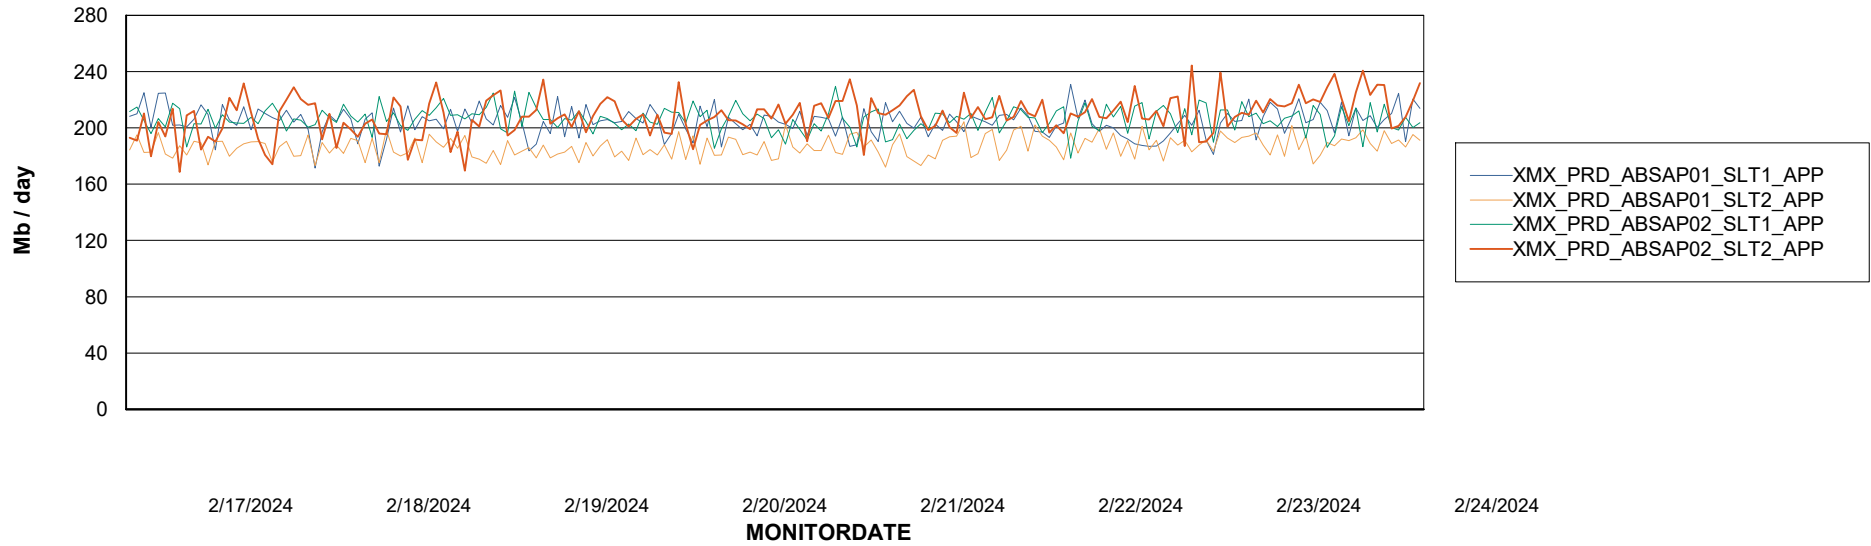

ABSSolute Application Server Services

Avg memory used per ABS Server Service