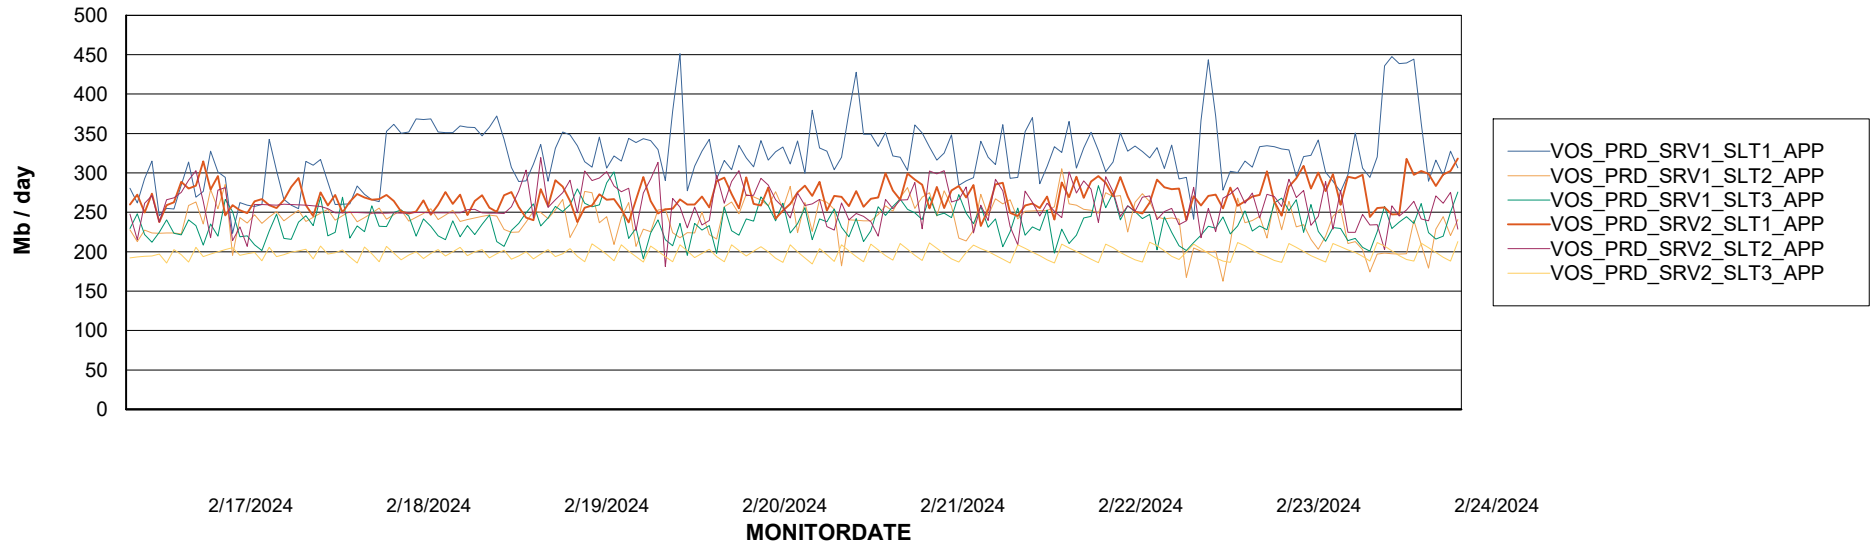

ABSSolute Application Server Services

Avg memory used per ABS Server Service