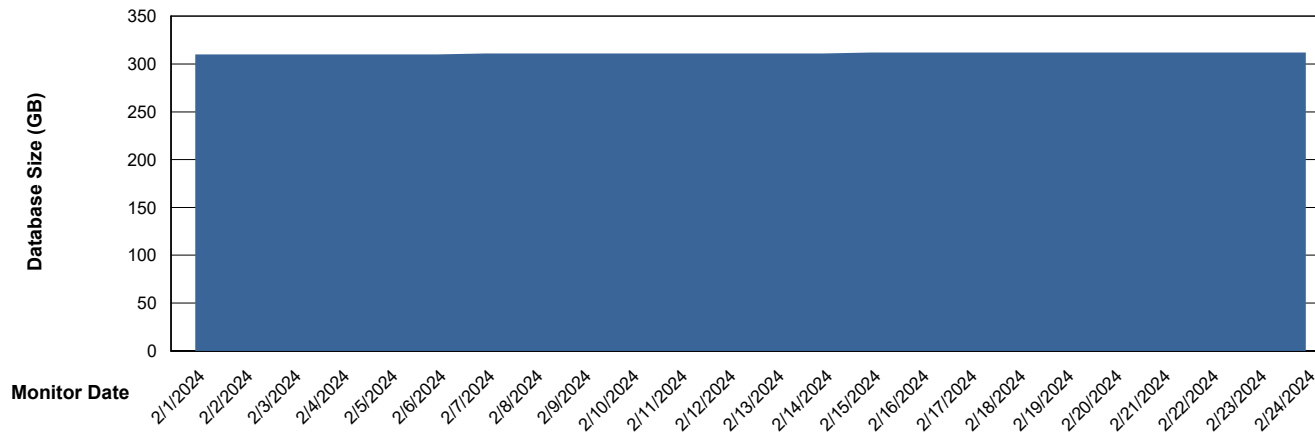

DATABASE SIZE VOS_PRD_ABSORA1-2022_ABS1

Database growth over last month