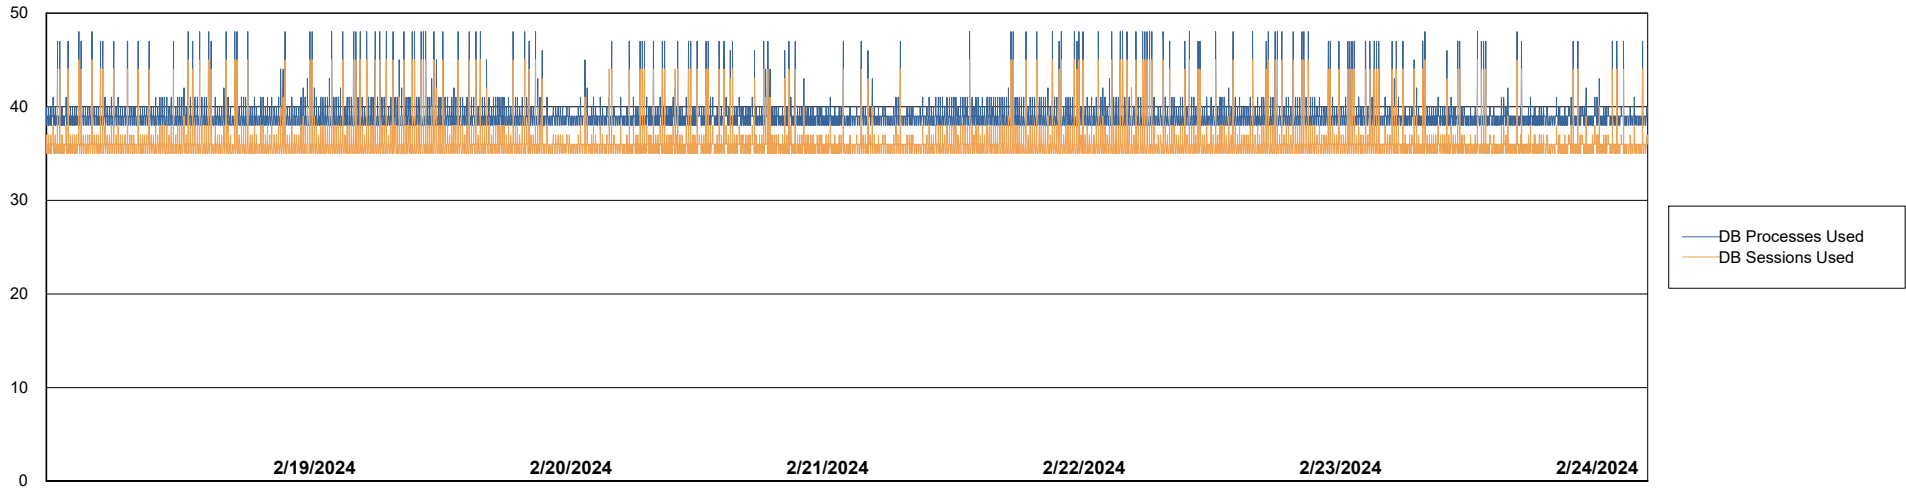

Database Performance VOS_PRD_ABSORA2-2022_HSBABS1

DB Processes Max 1,000