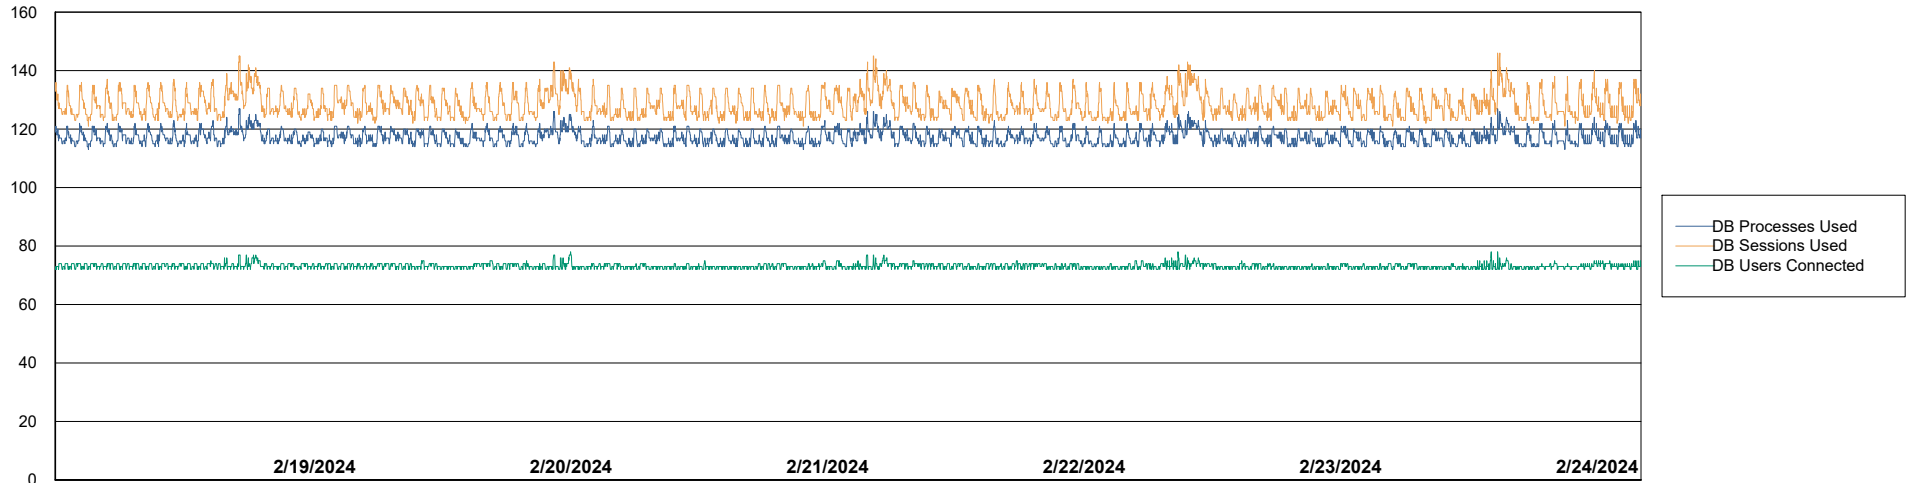

Database Performance VOS_PRD_ABSBI-2018_ABS1