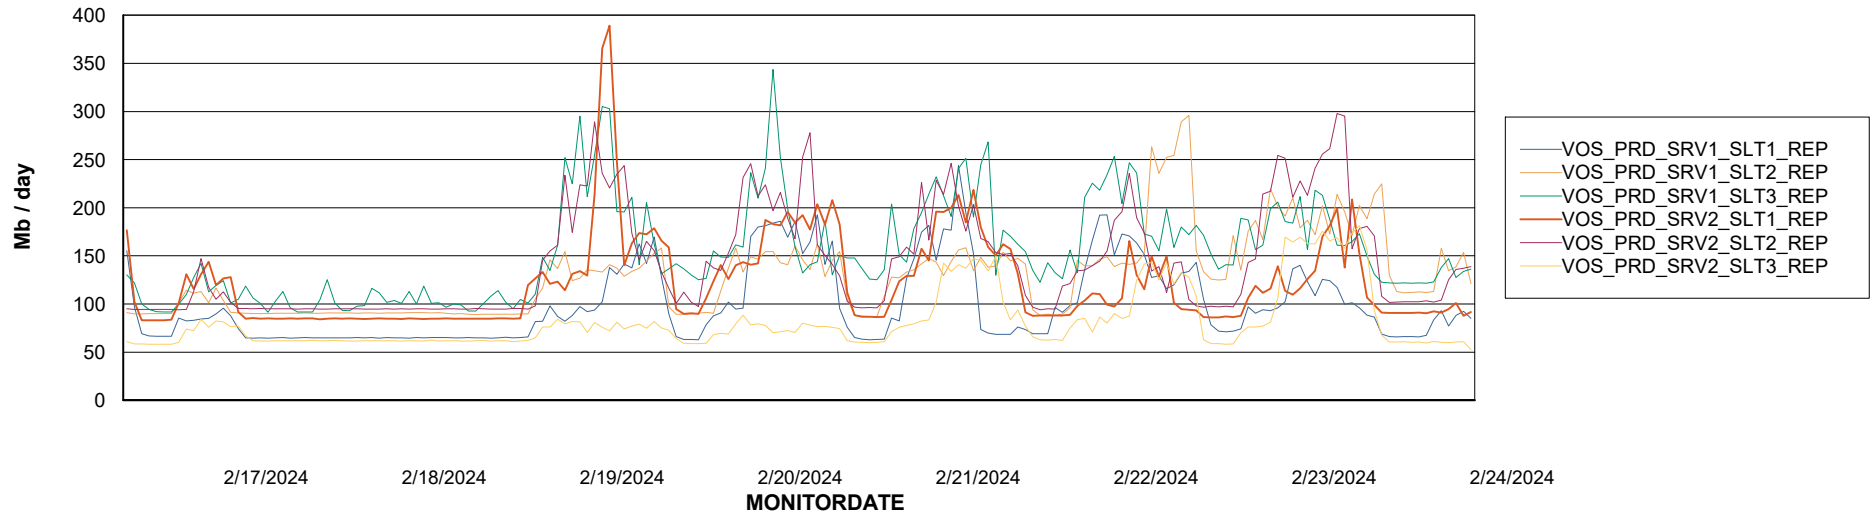

Avg memory used per ABS Server Service

Avg users per day per ABS server

Weekly SLA Customer Report

Customer VOS_Production
Database ID 143

ABSSolute Application ReportServer Services

Avg memory used per ReportServer Service