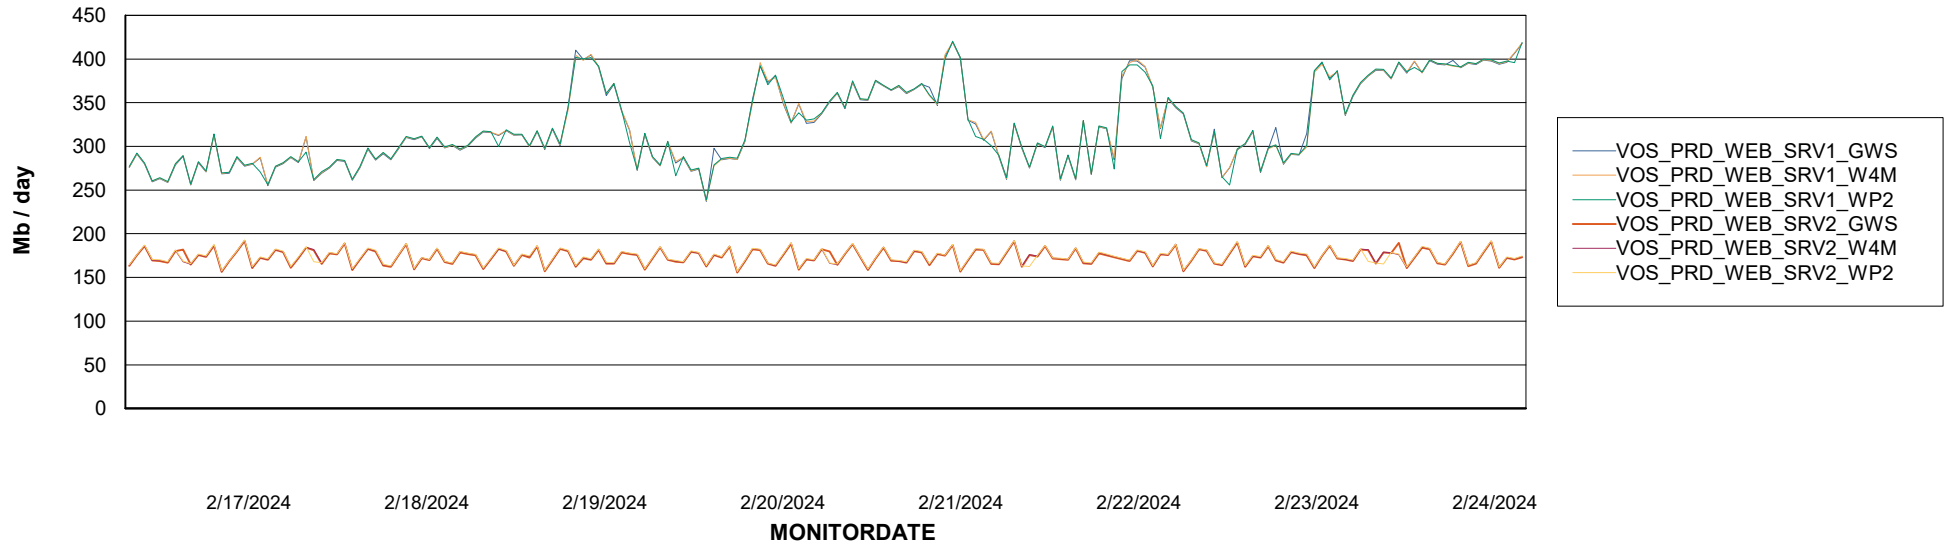

ABSSolute Web Component Services

Avg memory used per ABS Web component