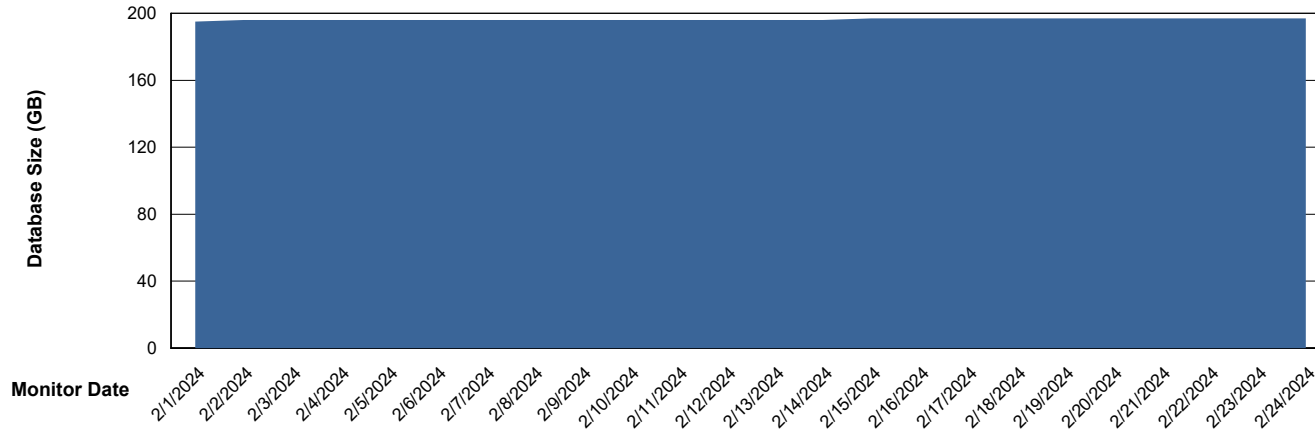

DATABASE SIZE VOS_PRD_ABSBI-2018_ABS1

Database growth over last month