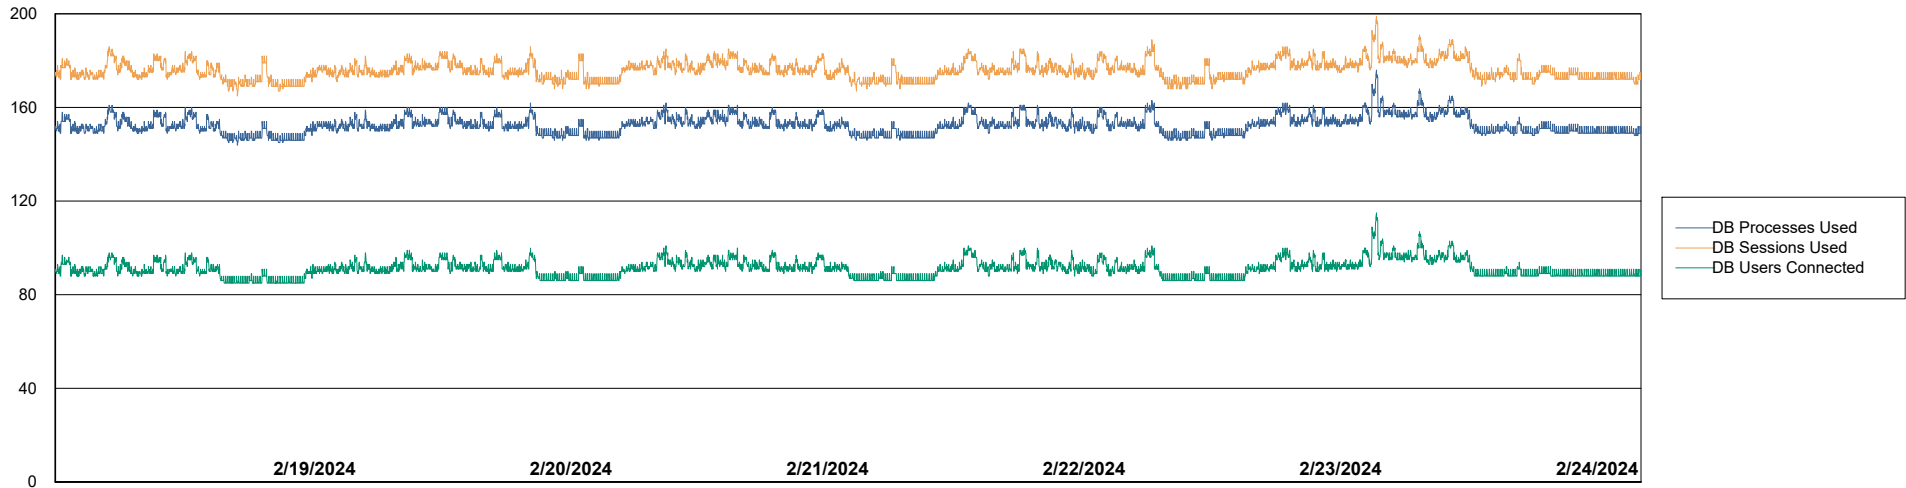

Weekly SLA Customer Report

Customer VOS_Production
Database ID 143

Database Performance VOS_PRD_ABSBI-2018_ABS1

Weekly SLA Customer Report

Customer VOS_Production
Database ID 143

Database Performance VOS_PRD_ABSORA1-2022_ABS1