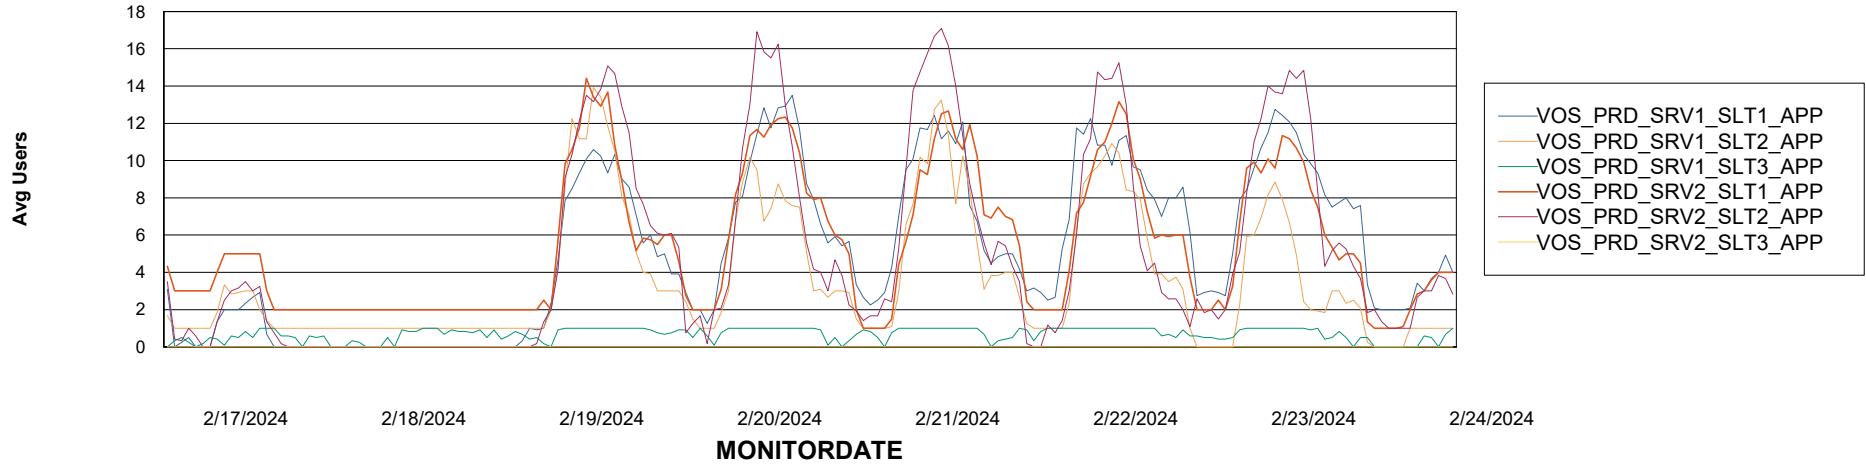

Avg users per day per ABS server