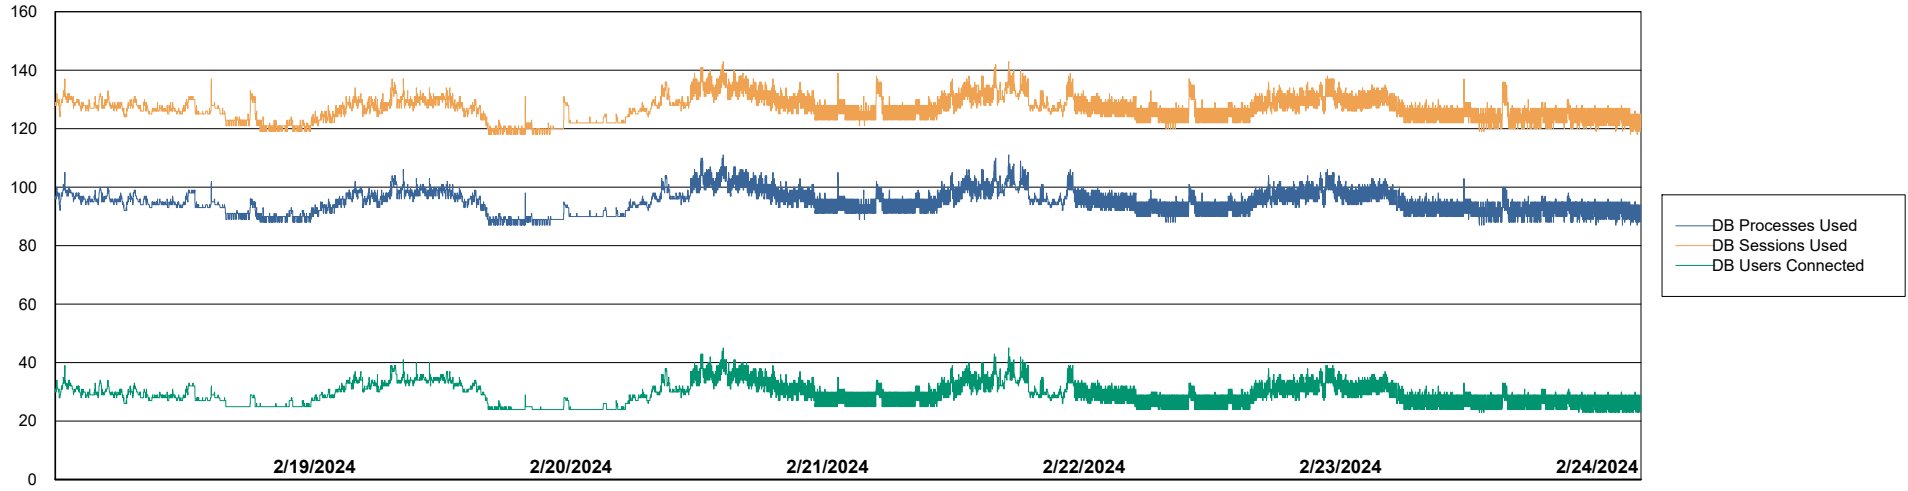

Database Performance VENDB_Production_ABS1