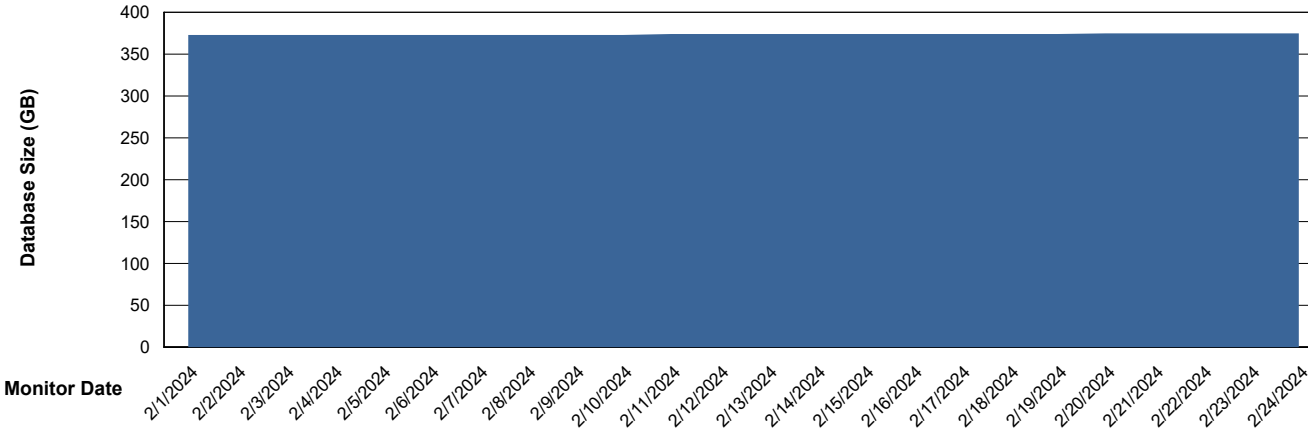

Database growth over last month

Database Tablespace VENDB_Production_ABS1

Date	Tablespace Name	Filesize (Gb)	Usedsize (Gb)	Percentage free
2/24/2024	ABSDATA	224	187	16
	INDX	216	175	19
2/23/2024	ABSDATA	224	187	16
	INDX	216	175	19
2/22/2024	ABSDATA	224	187	16
	INDX	216	175	19
2/21/2024	ABSDATA	224	187	16
	INDX	216	175	19
2/20/2024	ABSDATA	224	187	16
	INDX	216	175	19
2/19/2024	ABSDATA	224	187	16
	INDX	216	175	19
2/18/2024	ABSDATA	224	187	16
	INDX	216	175	19