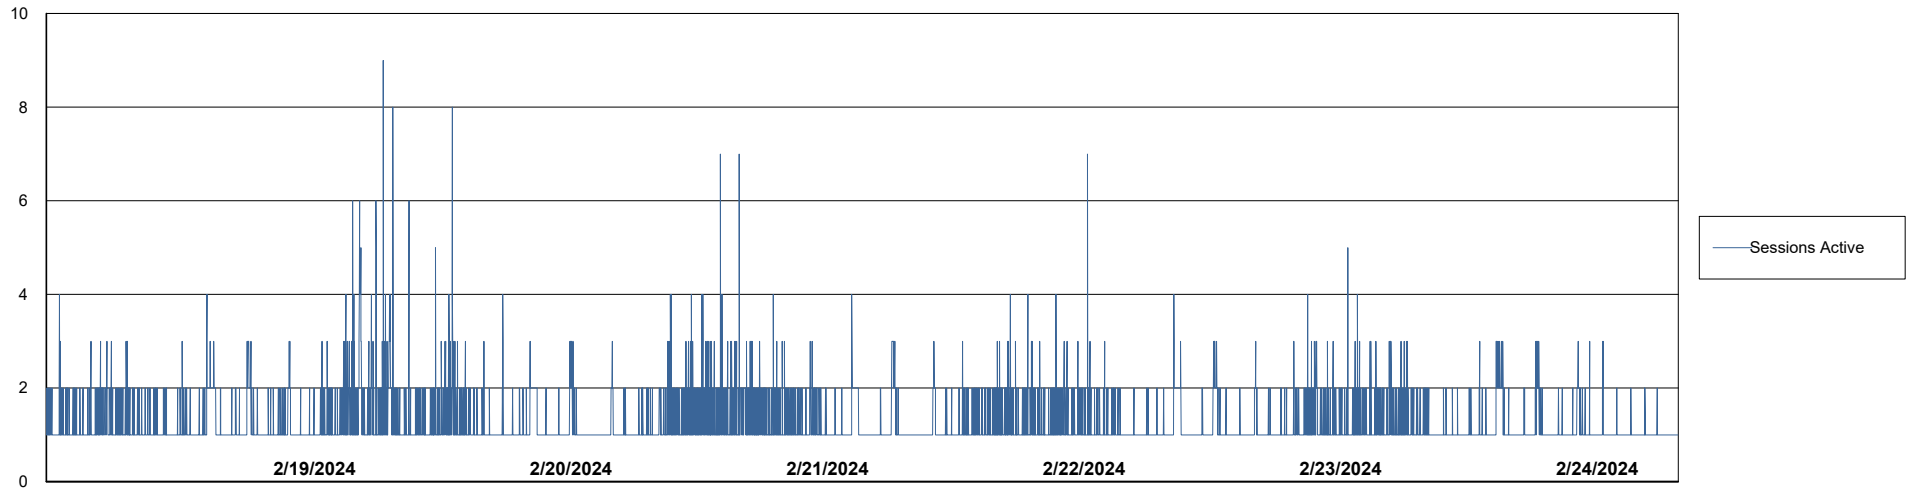

Database Performance VENDB_Production_ABS1