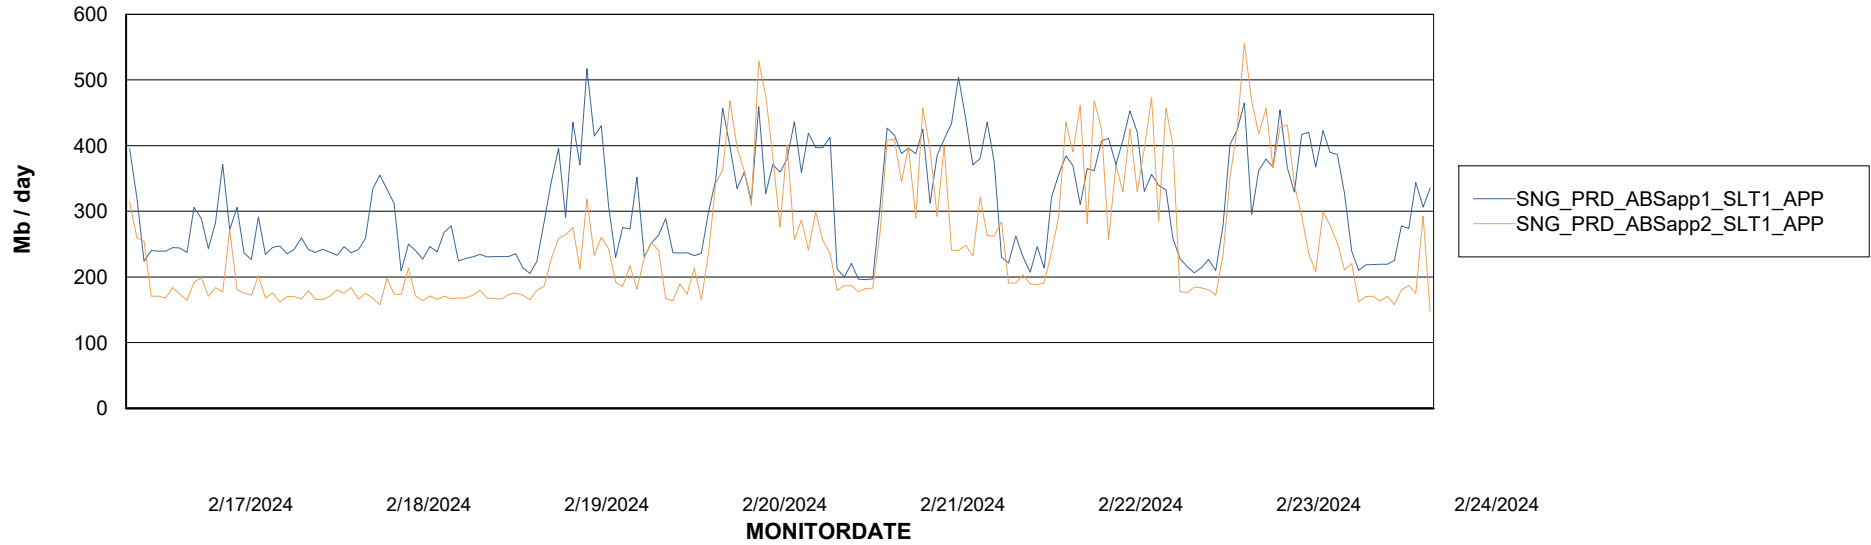

ABSSolute Application Server Services

Avg memory used per ABS Server Service