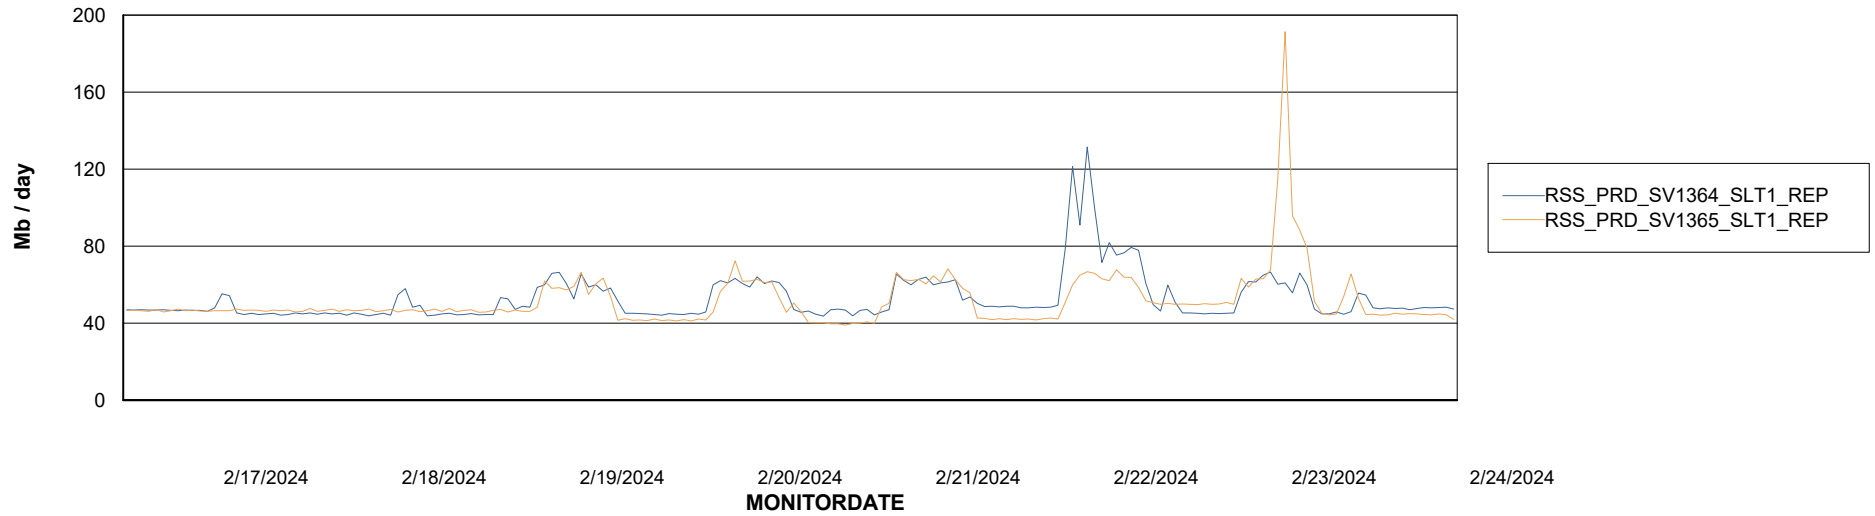

ABSSolute Application ReportServer Services

Avg memory used per ReportServer Service