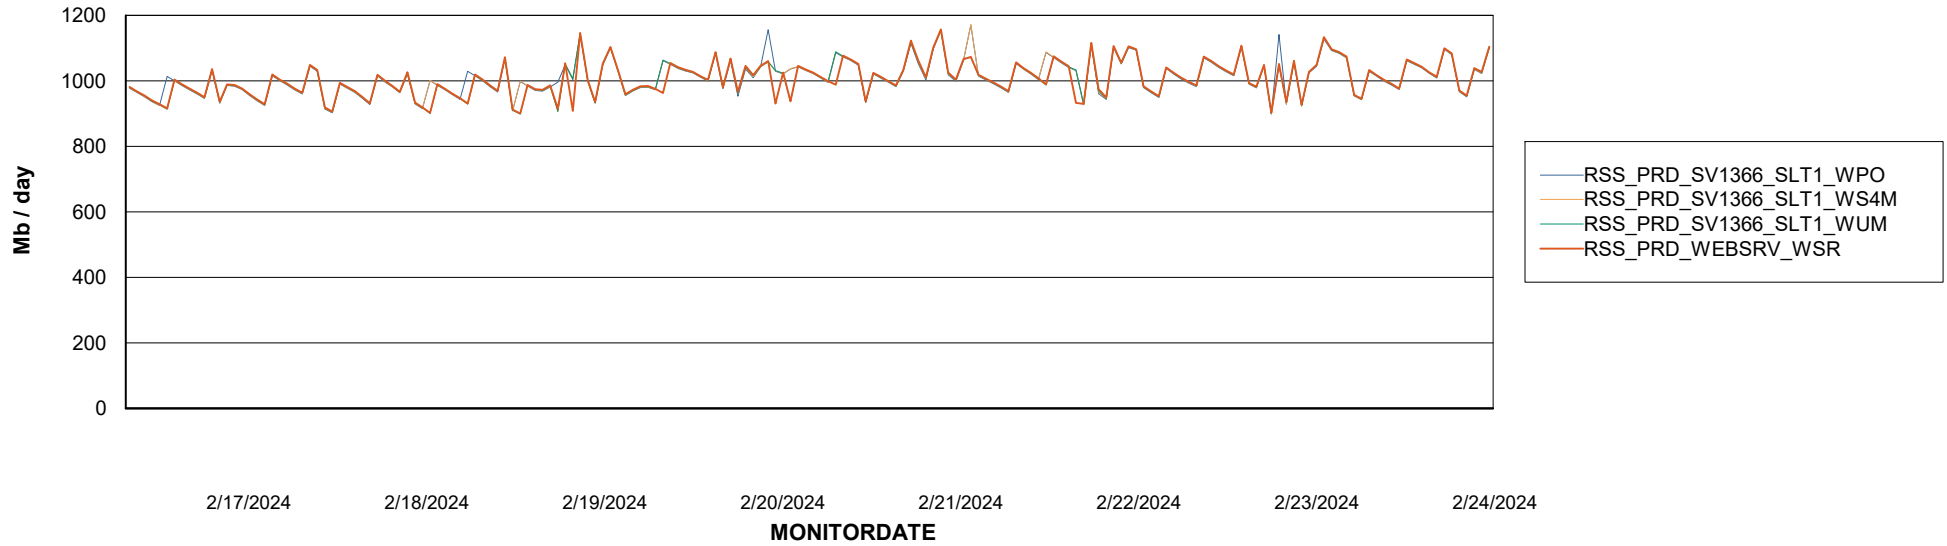

ABSSolute Web Component Services

Avg memory used per ABS Web component