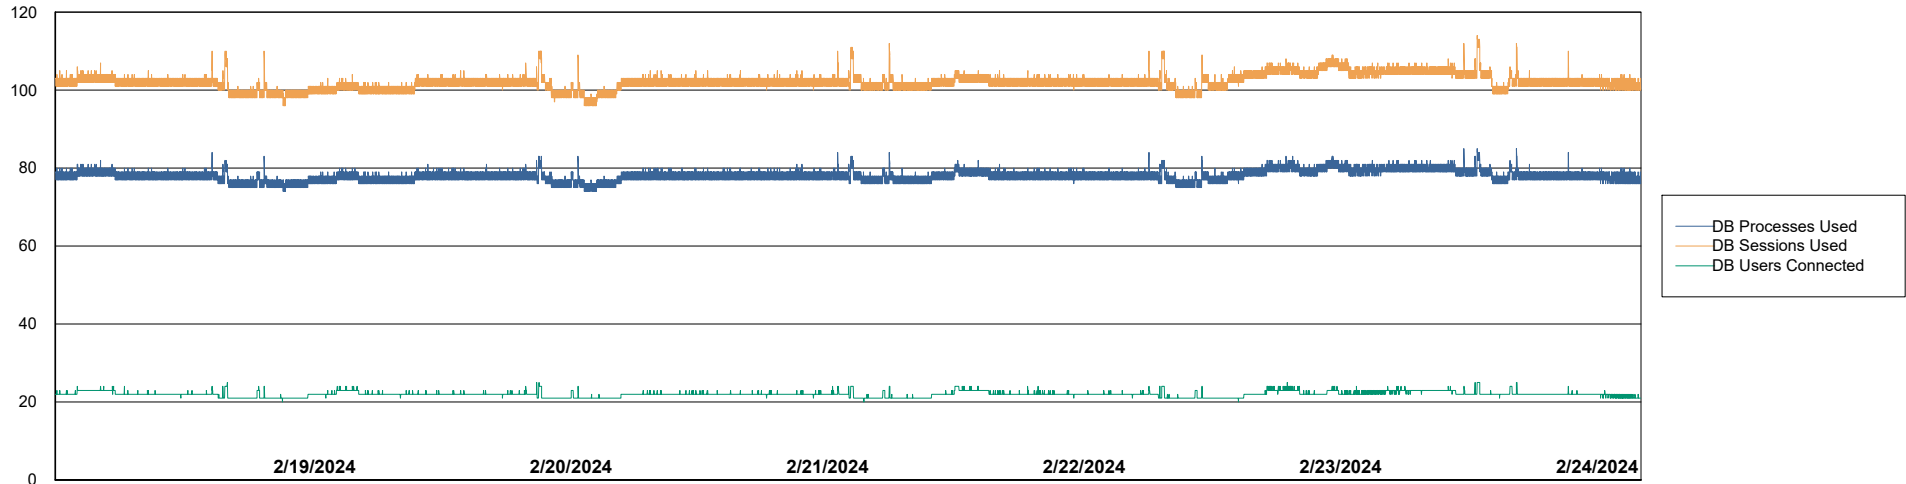

Database Performance RSS_PRD_SV1364_PRD_ABS1