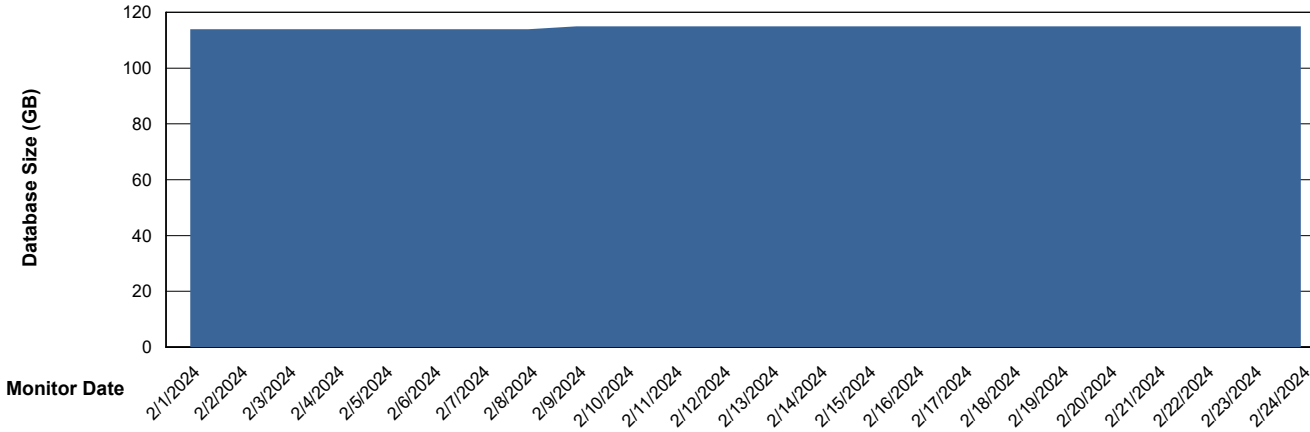

DATABASE SIZE RSS_PRD_SV1364_PRD_ABS1

Database growth over last month