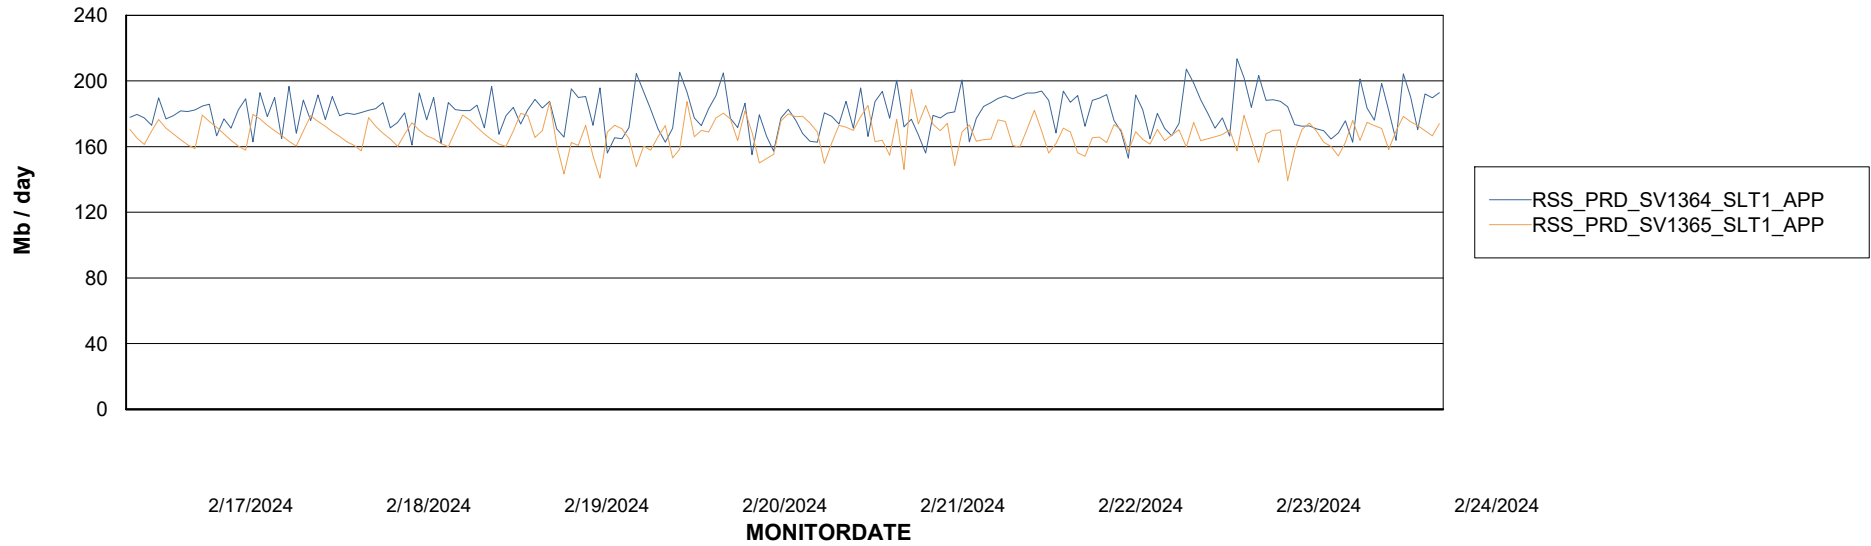

ABSSolute Application Server Services

Avg memory used per ABS Server Service