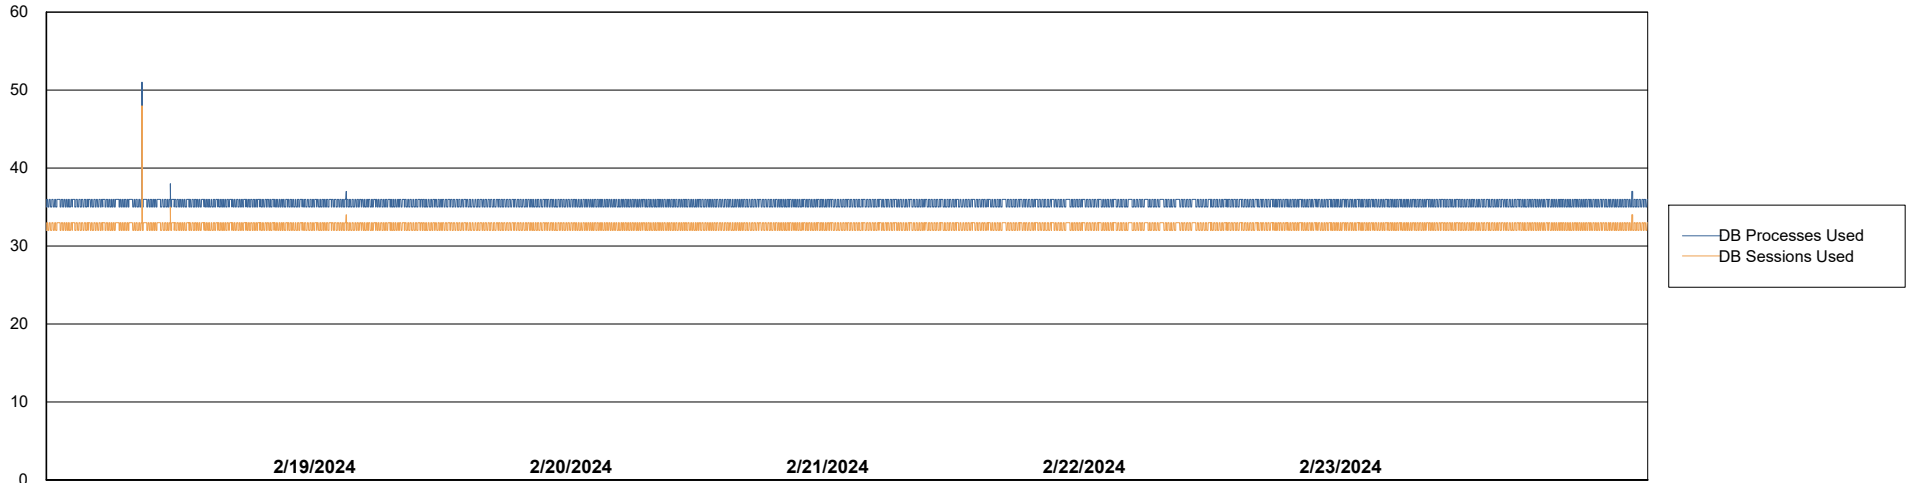

Weekly SLA Customer Report

Customer RFL_Production
Database ID 36

Database Performance RFL_PRD_ABS01_DB

Weekly SLA Customer Report

Customer RFL_Production
Database ID 36

Database Performance RFL_PRD_ABS02_STB_DB