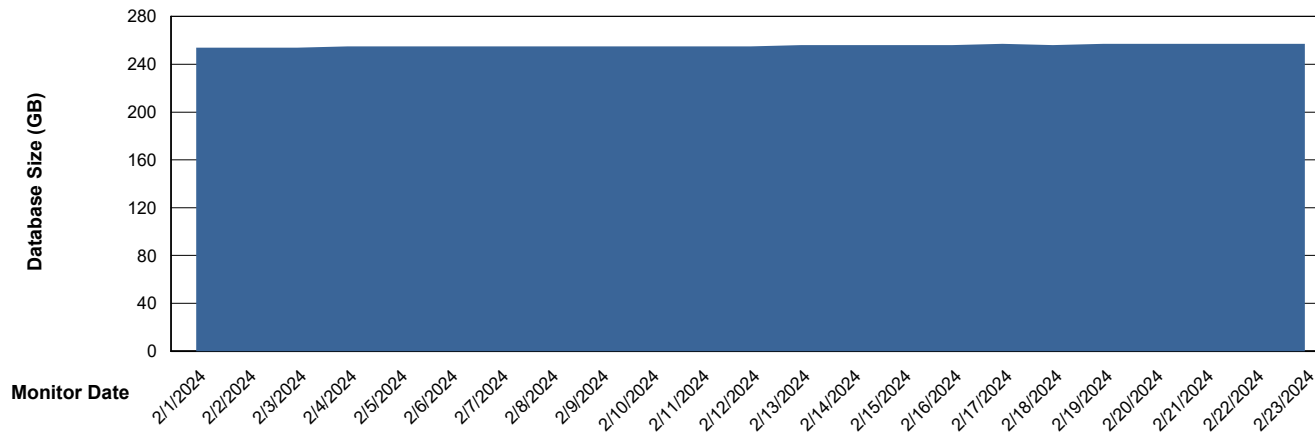

DATABASE SIZE RFL_PRD_ABS01_DB

Database growth over last month