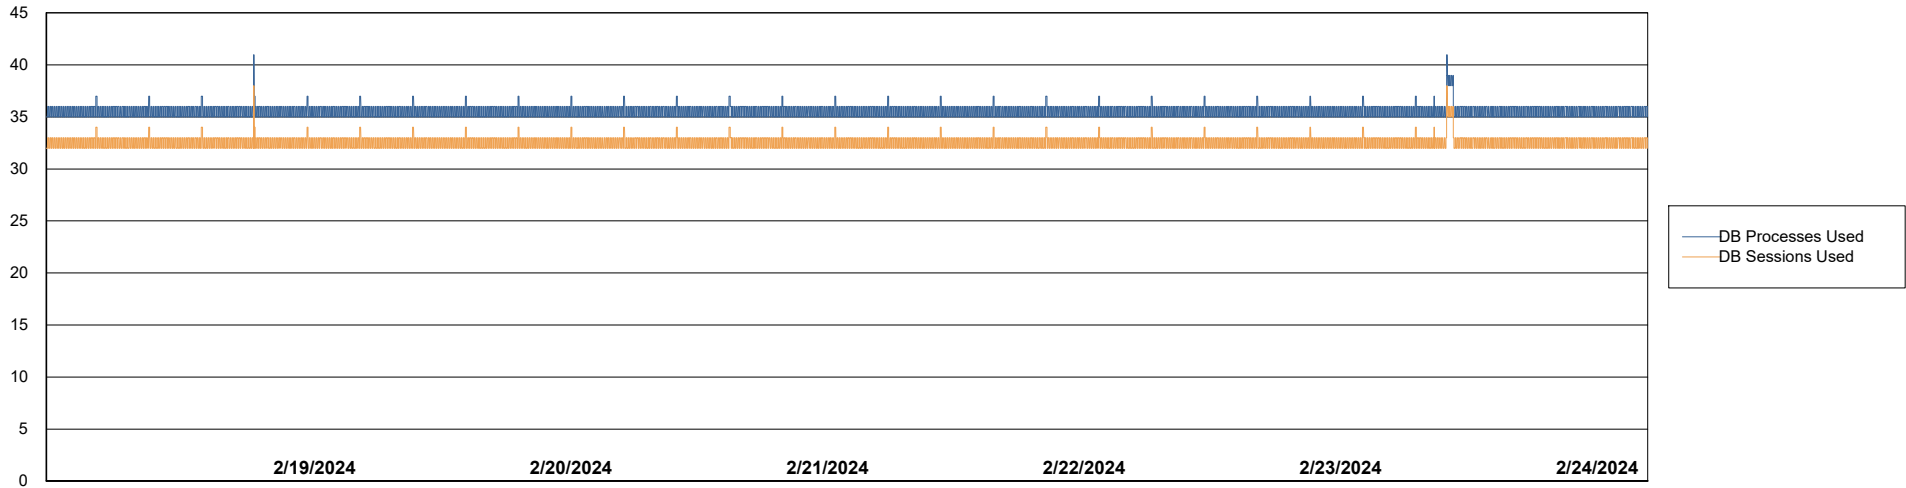

Database Performance PHS_PRD_GCAB993B_HSBABS1

DB Processes Max 1,000