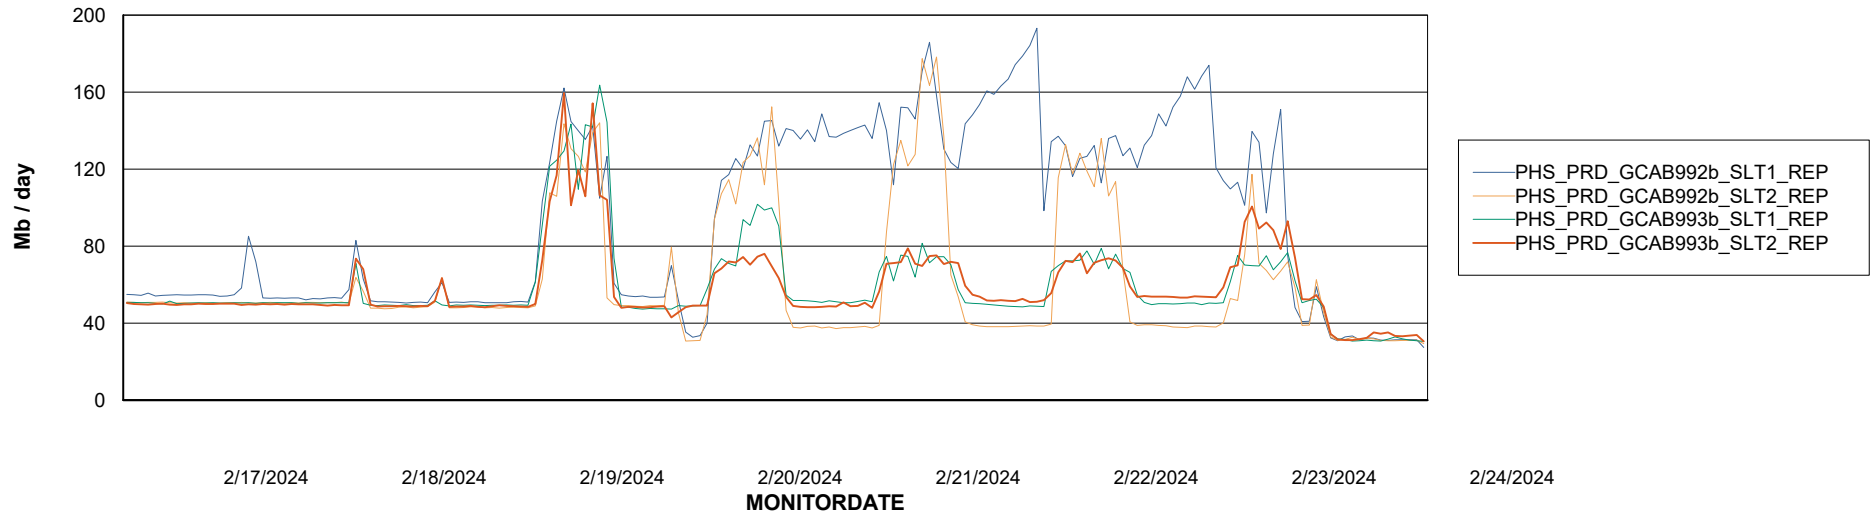

Avg memory used per ABS Server Service

Avg users per day per ABS server

Weekly SLA Customer Report

Customer PHS_Production
Database ID 47

ABSSolute Application ReportServer Services

Avg memory used per ReportServer Service