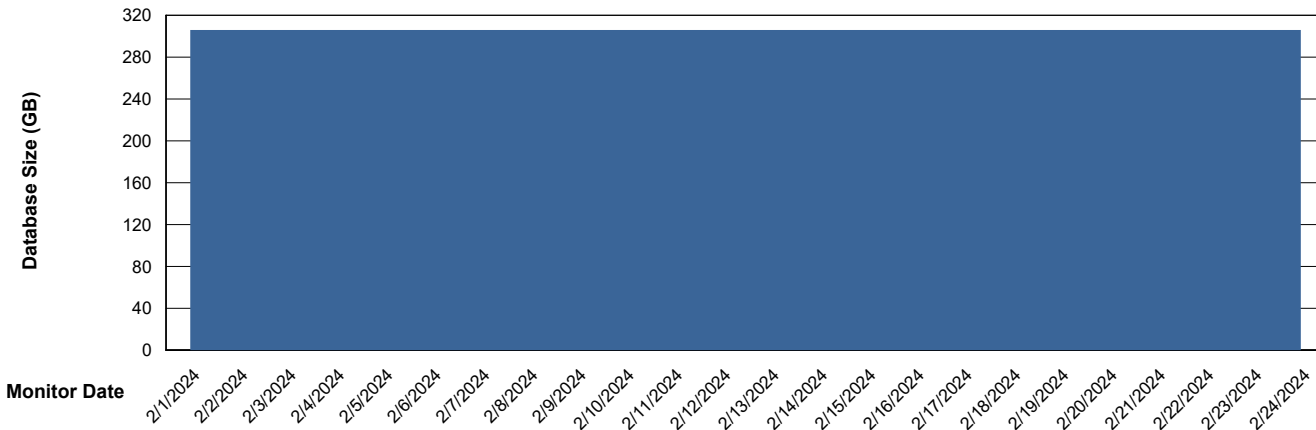

DB Processes Max 1,000

Weekly SLA Customer Report

Customer PHS_Production
 Database ID 47

DATABASE SIZE PHS_PRD_GCAB992B_ABS1

Database growth over last month

Database Tablespace PHS_PRD_GCAB992B_ABS1

Date	Tablespace Name	Filesize (Gb)	Usedsize (Gb)	Percentage free
2/24/2024	ABSDATA	140	116	17
	INDX	214	179	16
2/23/2024	ABSDATA	140	116	17
	INDX	214	179	16
2/22/2024	ABSDATA	140	116	17
	INDX	214	179	16
2/21/2024	ABSDATA	140	116	17
	INDX	214	179	16
2/20/2024	ABSDATA	140	117	17
	INDX	214	179	16
2/19/2024	ABSDATA	140	116	17
	INDX	214	179	16
2/18/2024	ABSDATA	140	116	17
	INDX	214	179	16

Weekly SLA Customer Report

Customer PHS_Production
Database ID 47

Standby Database Health PHS_Production

Recovery lag for last 7 days

Weekly SLA Customer Report

Customer PHS_Production
Database ID 47

ABSSolute Application Server Services