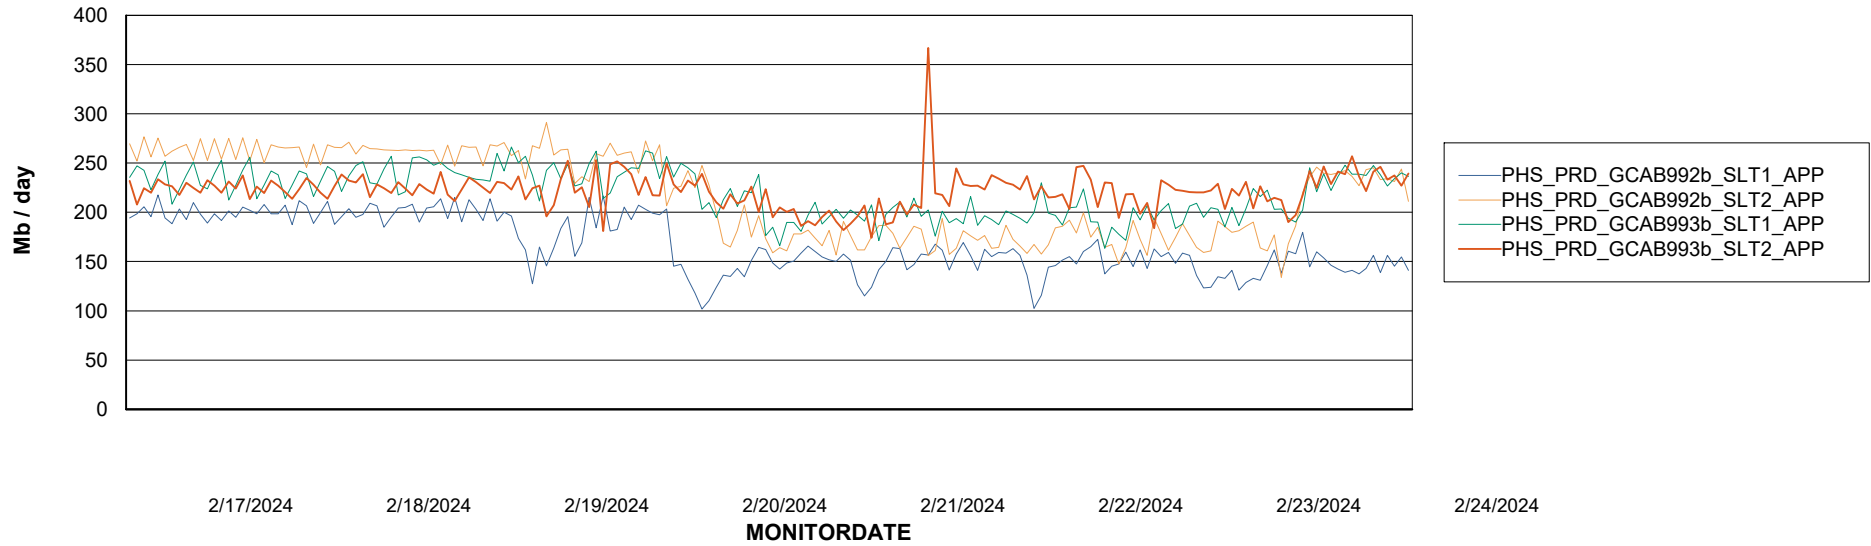

ABSSolute Application Server Services

Avg memory used per ABS Server Service