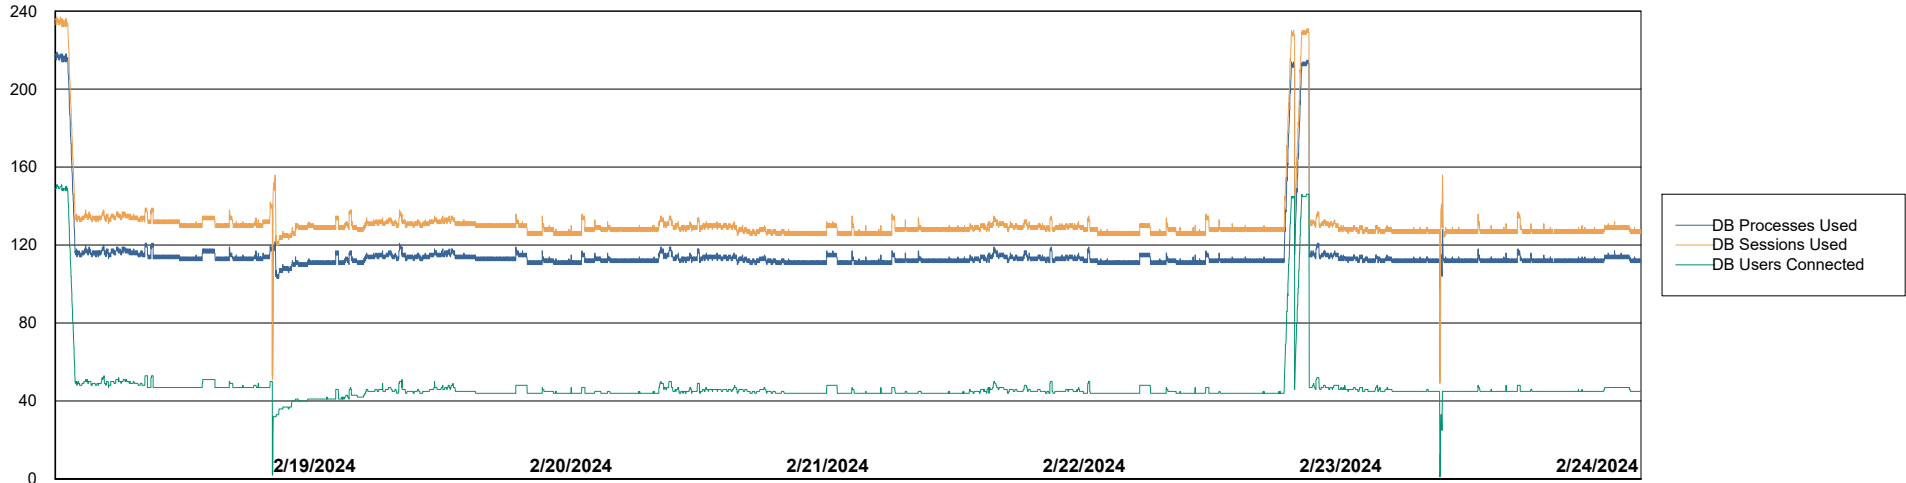

Weekly SLA Customer Report

Customer PHS_Production
Database ID 47

Harddisk Usage PHS_PRD_GCAB995b

	Free disk space on C: (%)	Total disk space on C: (Gb)	Used disk space on C: (Gb)
2/24/2024	34	49	32
2/23/2024	35	49	32
2/22/2024	36	49	32
2/21/2024	36	49	32
2/20/2024	37	49	31
2/19/2024	37	49	31
2/18/2024	37	49	31

Weekly SLA Customer Report

Customer PHS_Production
Database ID 47

Database Performance PHS_PRD_GCAB992B_ABS1

Weekly SLA Customer Report

Customer PHS_Production
Database ID 47

Database Performance PHS_PRD_GCAB993B_HSBABS1