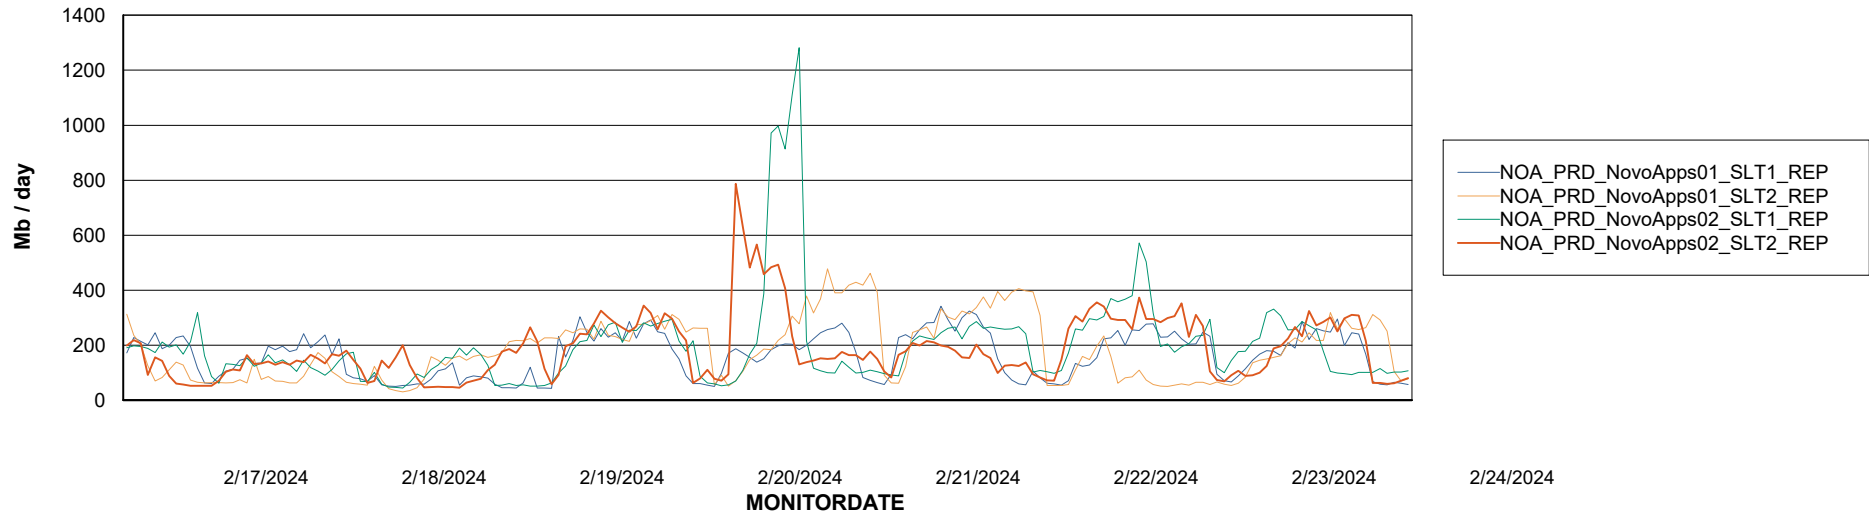

ABSSolute Application ReportServer Services

Avg memory used per ReportServer Service