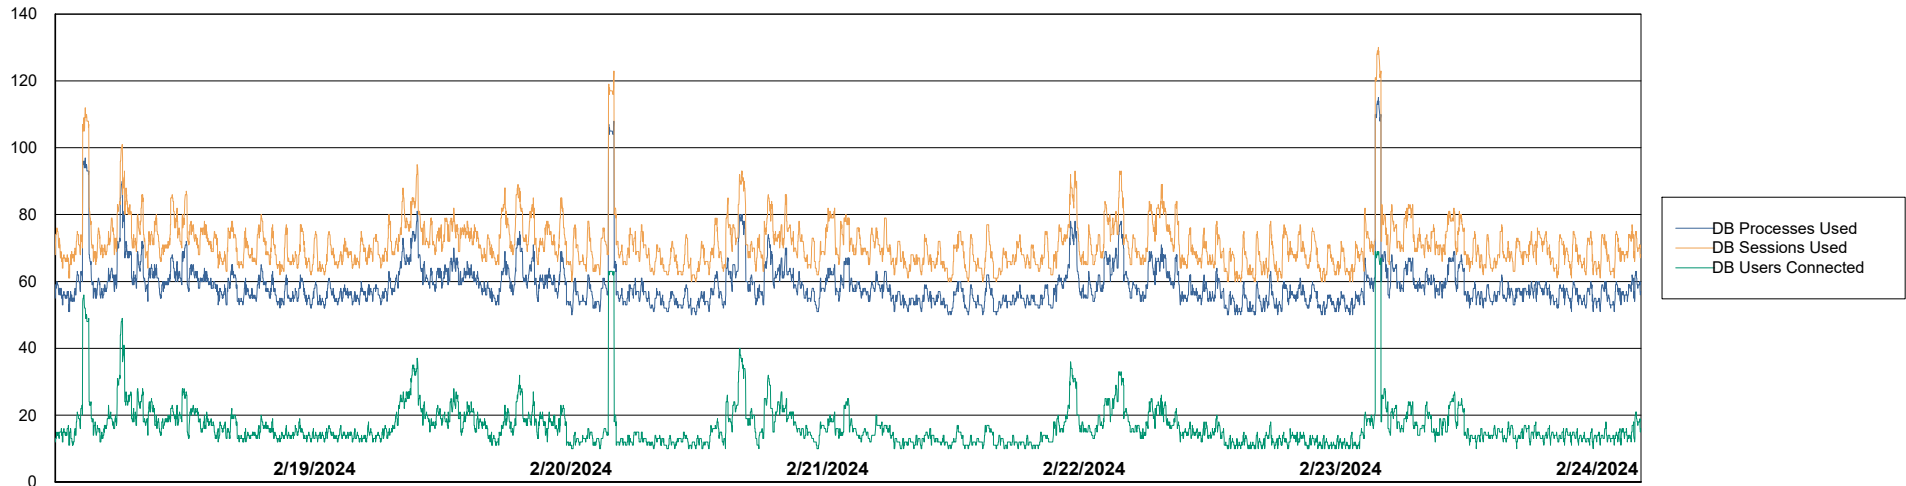

DB Processes Max 300

Weekly SLA Customer Report

Customer NOA_Production (24/7)
Database ID 116

Database Performance NOA_PRD_NOVOBI_ABS1

Weekly SLA Customer Report

Customer NOA_Production (24/7)
Database ID 116