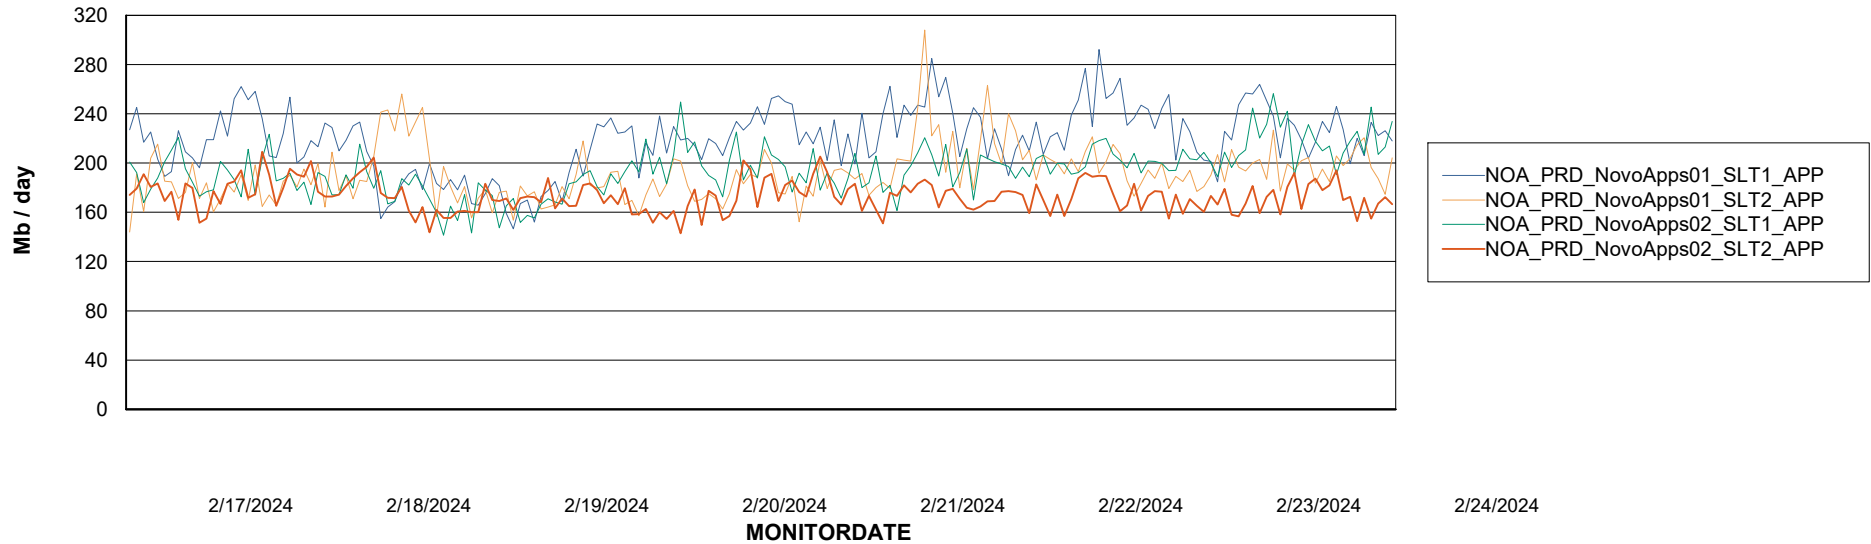

ABSSolute Application Server Services

Avg memory used per ABS Server Service