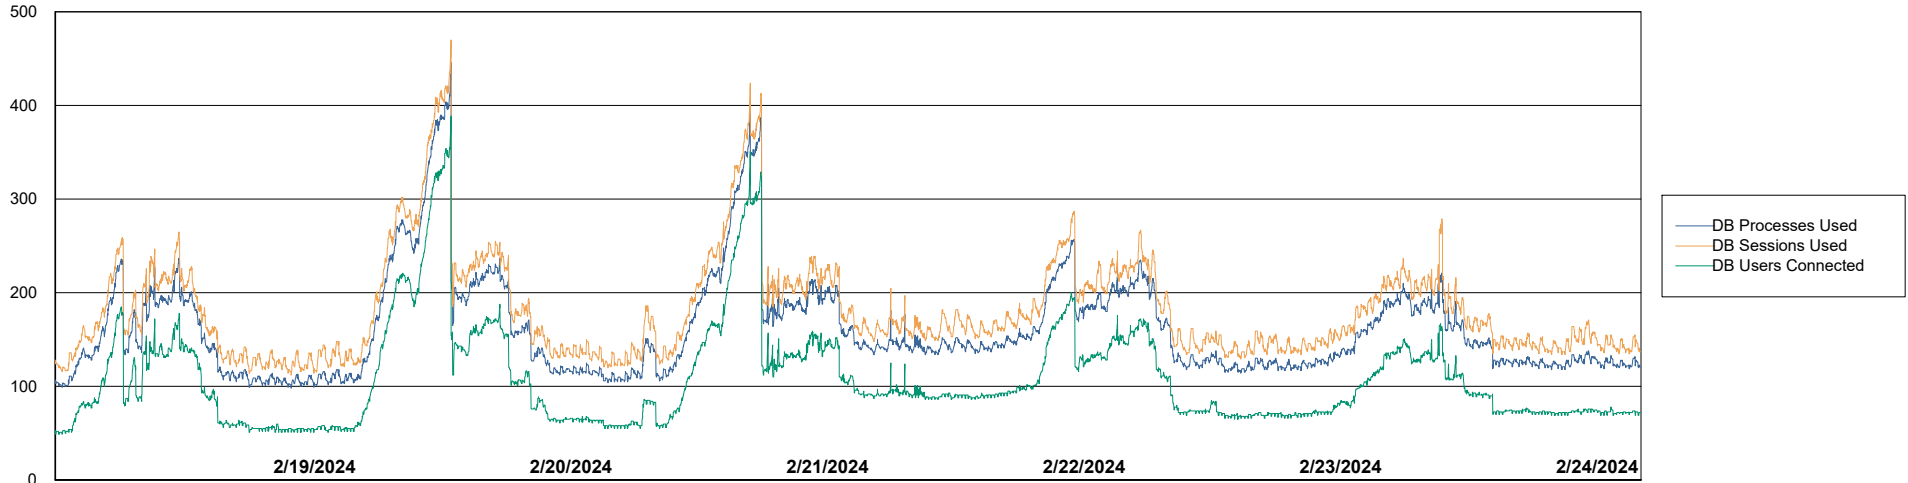

Weekly SLA Customer Report

Customer NIX_Production
Database ID 51

Database Performance NIX_PRD_ABSBI_ABS1

Weekly SLA Customer Report

Customer NIX_Production
Database ID 51

Database Performance NIX_PRD_ABSD01_ABS1