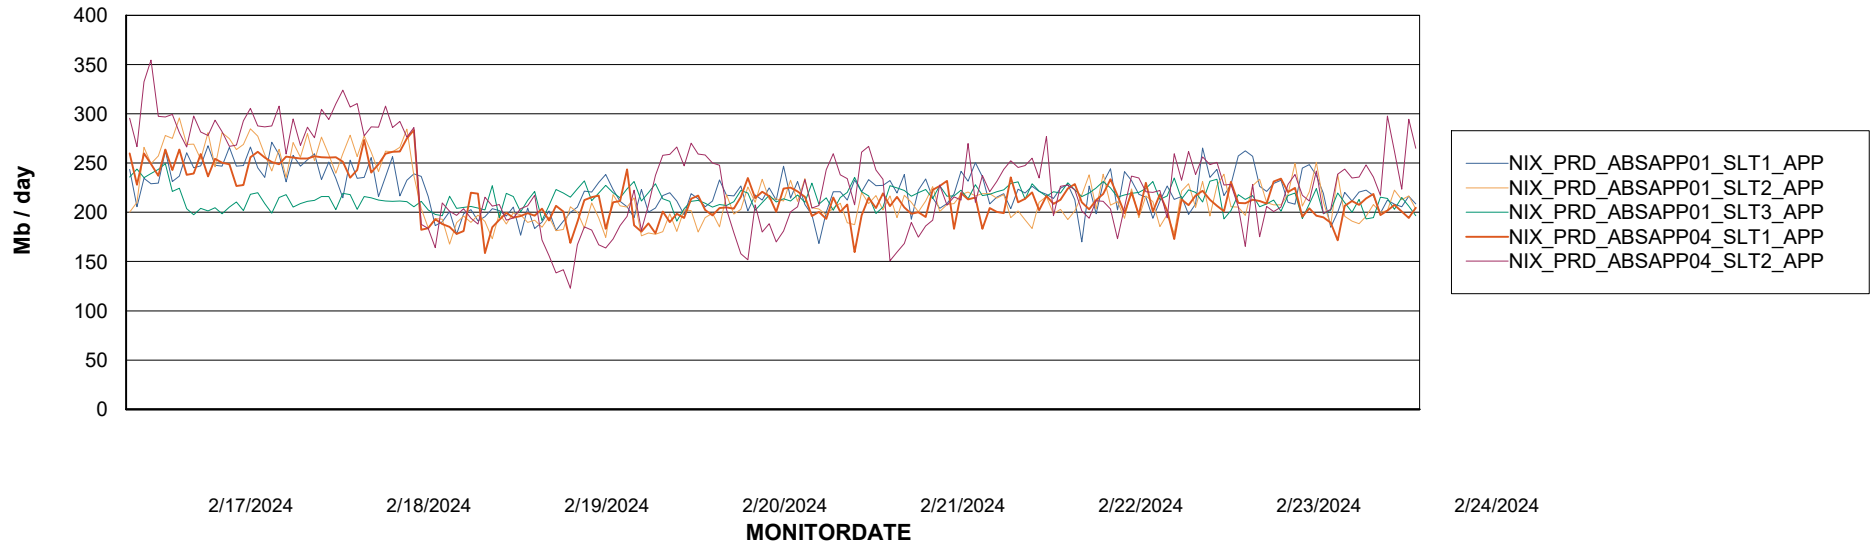

ABSSolute Application Server Services

Avg memory used per ABS Server Service