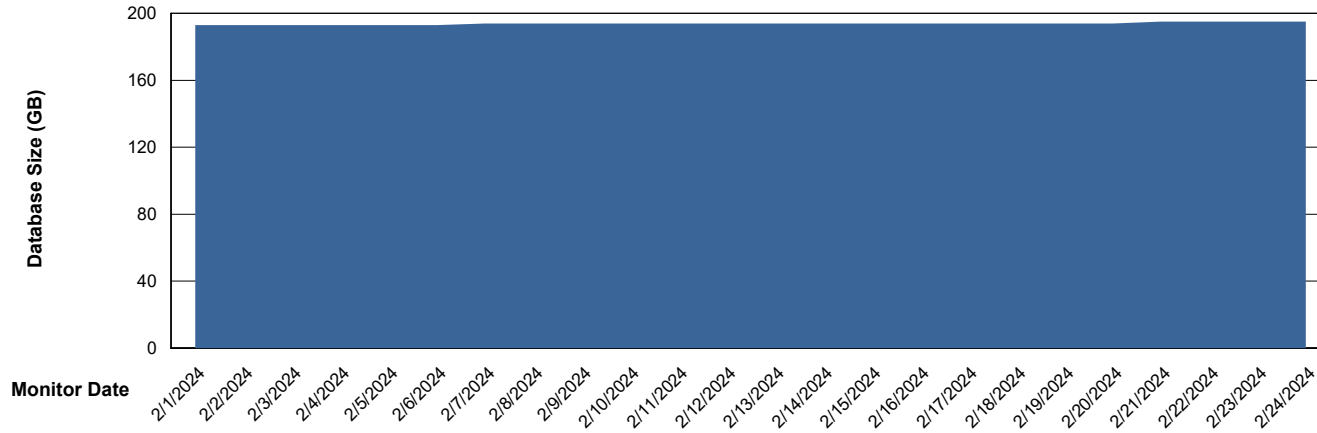

DATABASE SIZE NIX_PRD_ABSBI_ABS1

Database growth over last month