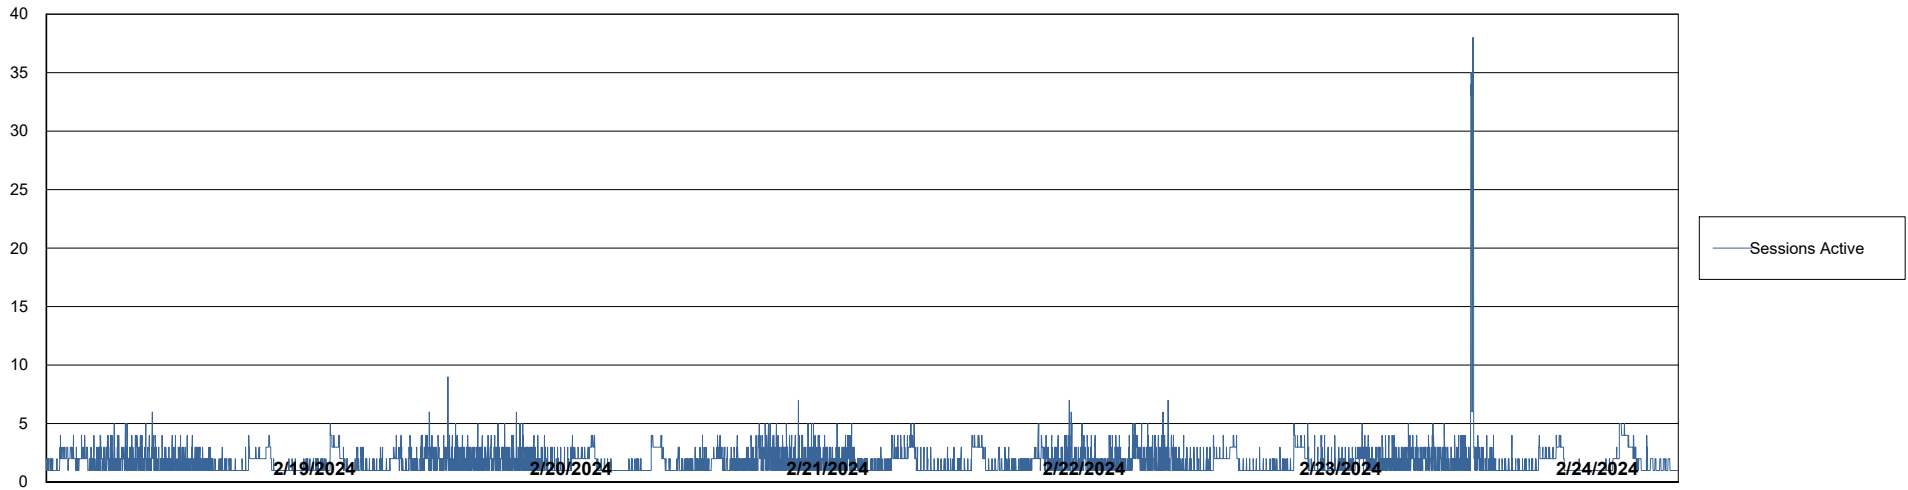

Weekly SLA Customer Report

Customer NIX_Production
Database ID 51

Database Performance NIX_PRD_ABSBI_ABS1

Weekly SLA Customer Report

Customer NIX_Production
Database ID 51

Database Performance NIX_PRD_ABSD01_ABS1