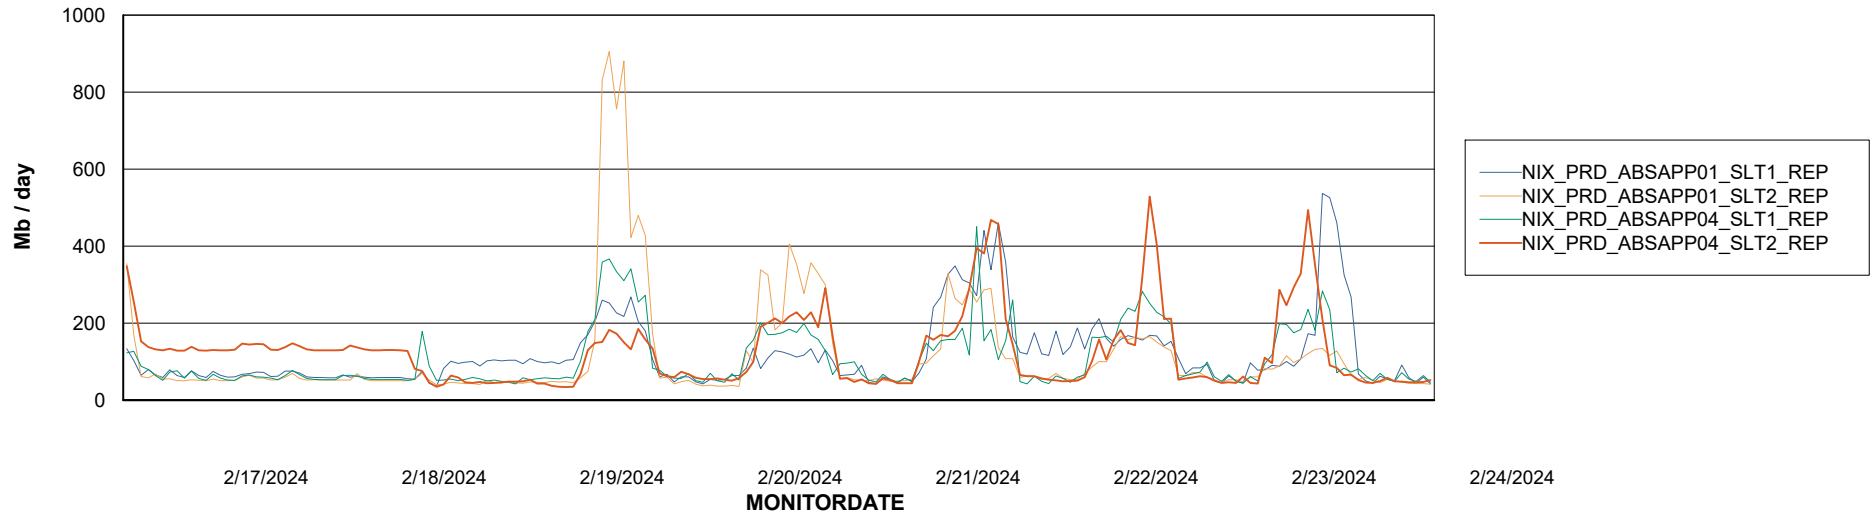

Avg memory used per ABS Server Service

Avg users per day per ABS server

Weekly SLA Customer Report

Customer NIX_Production
Database ID 51

ABSSolute Application ReportServer Services

Avg memory used per ReportServer Service