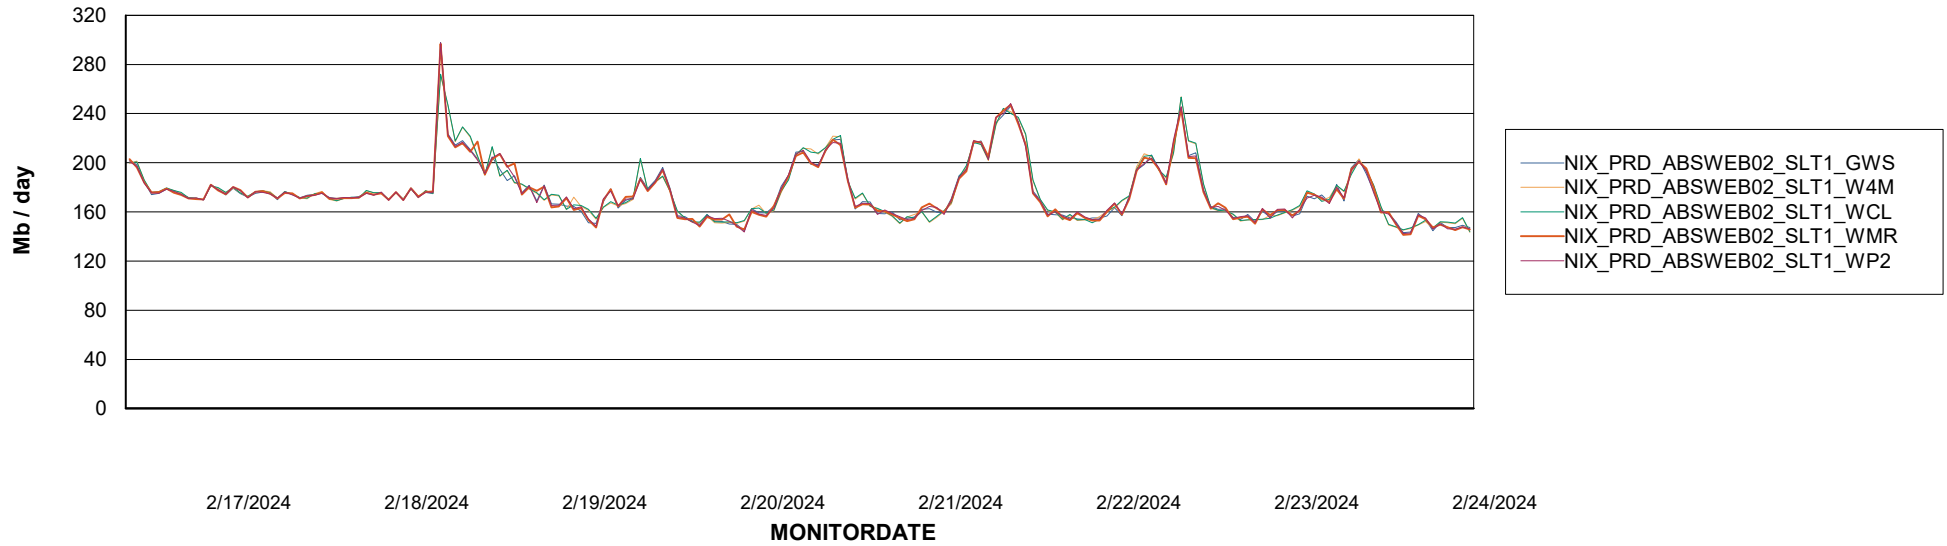

ABSolute Web Component Services

Avg memory used per ABS Web component