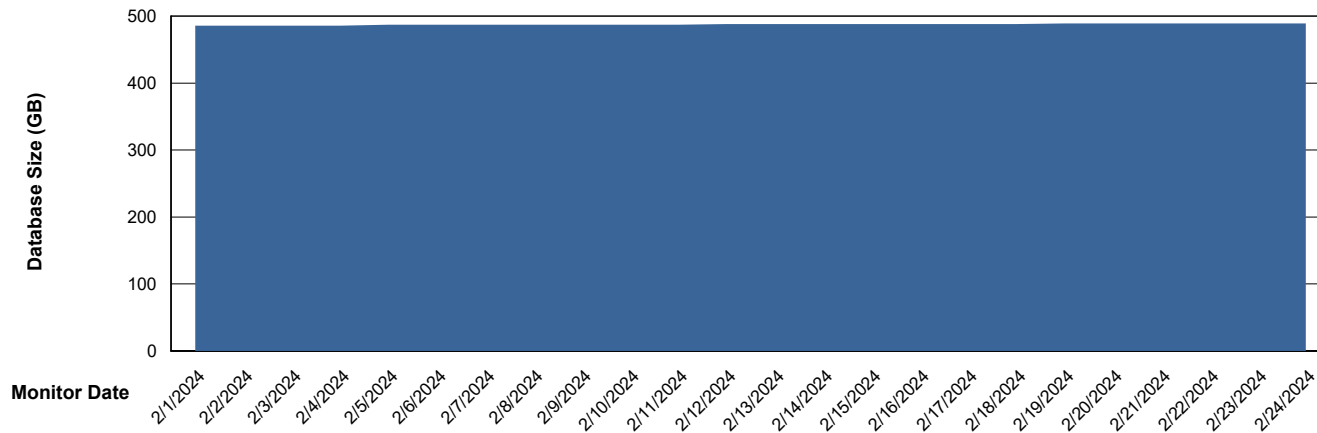

DATABASE SIZE NIX_PRD_ABSDB01_ABS1

Database growth over last month