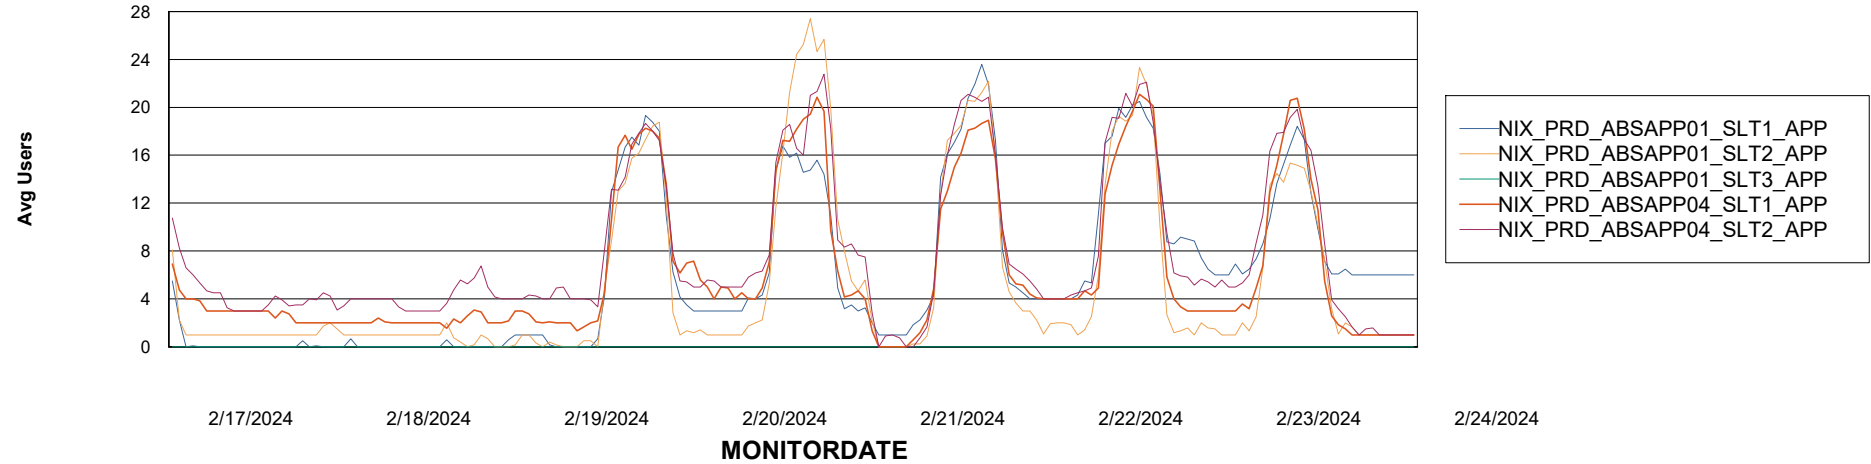

Avg users per day per ABS server