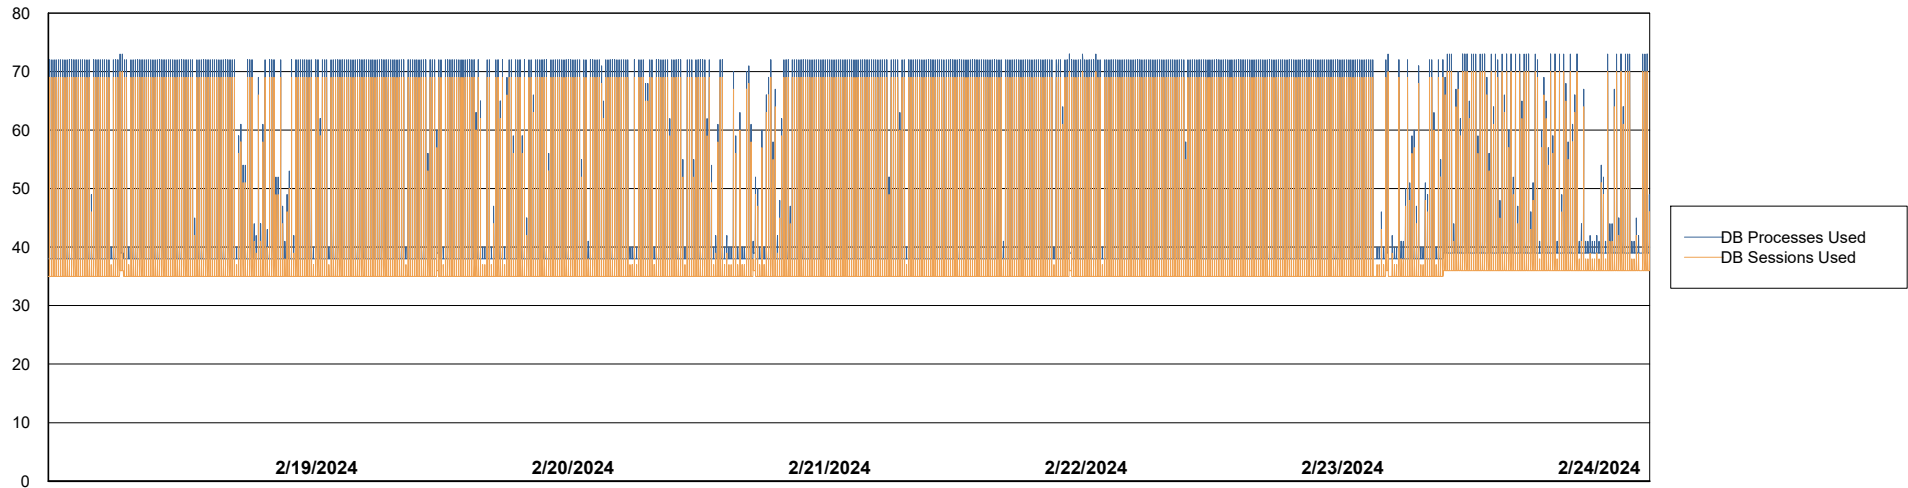

Database Performance NIX_PRD_ABSD02_HSBABS1

DB Processes Max 300