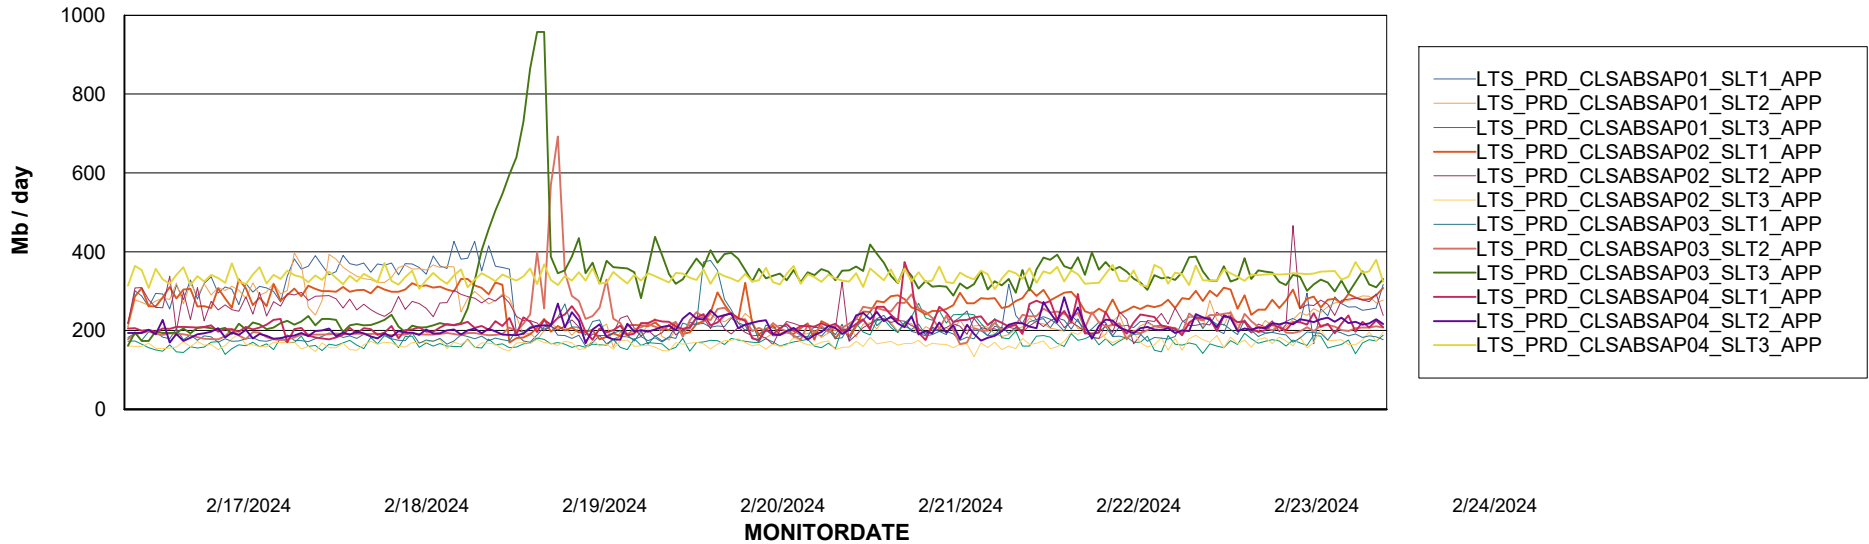

ABSSolute Application Server Services

Avg memory used per ABS Server Service