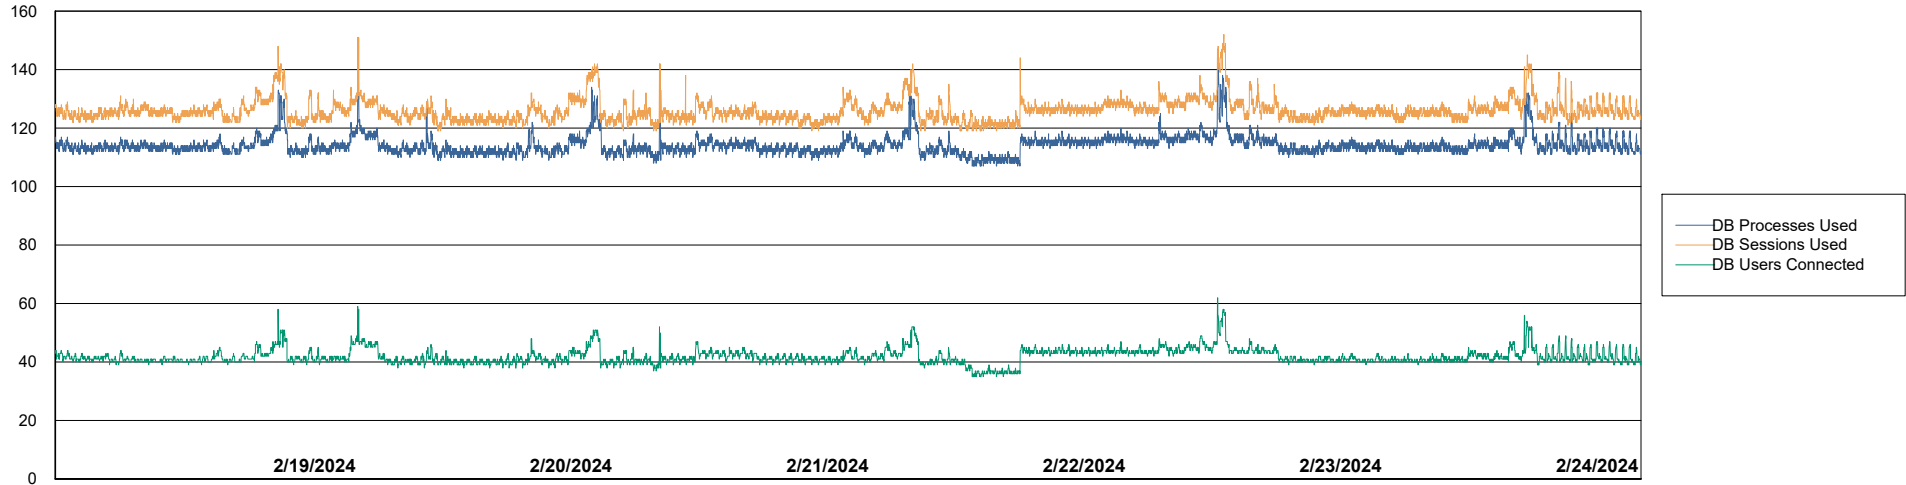

Database Performance LTS_PRD_CLSABSBI01_ABS1