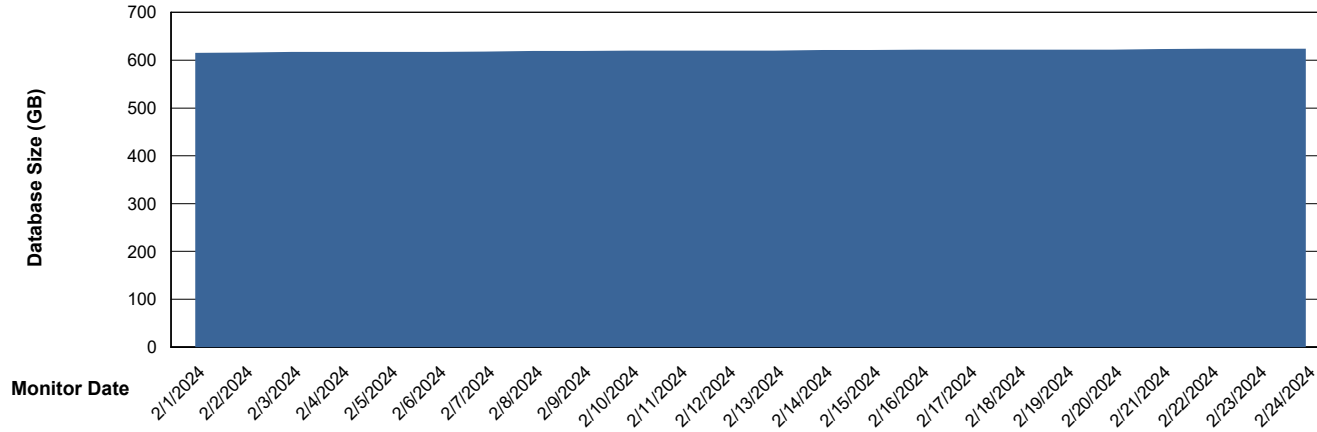

DATABASE SIZE LTS_PRD_CLSABSBI01_ABS1

Database growth over last month