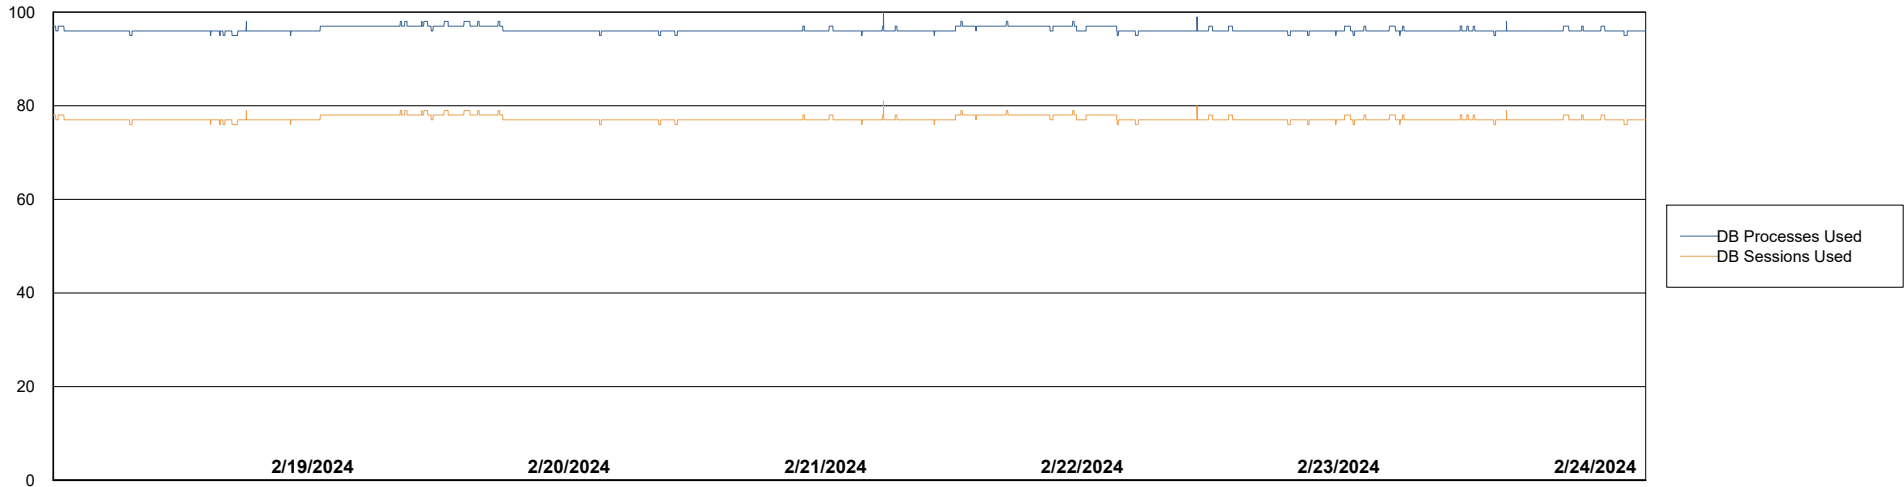

Database Performance LTS_PRD_CLSABSDB02_HSBABS1

DB Processes Max 1,000
DB Processes Max 4
DB Processes Max 0