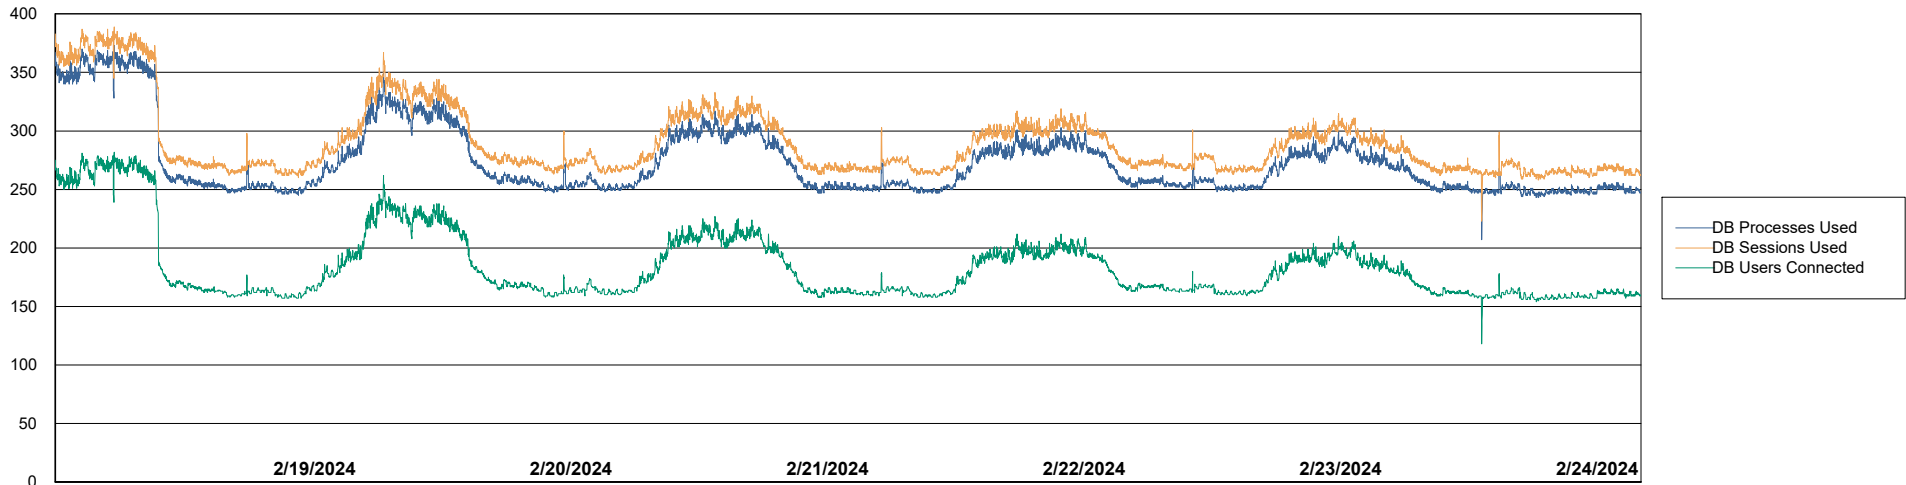

Weekly SLA Customer Report

Customer LTS(CleanLease)_Production
Database ID 126

Database Performance LTS_PRD_CLSABSBI01_ABS1

Weekly SLA Customer Report

Customer LTS(CleanLease)_Production
Database ID 126

Database Performance LTS_PRD_CLSABSD01_ABS1