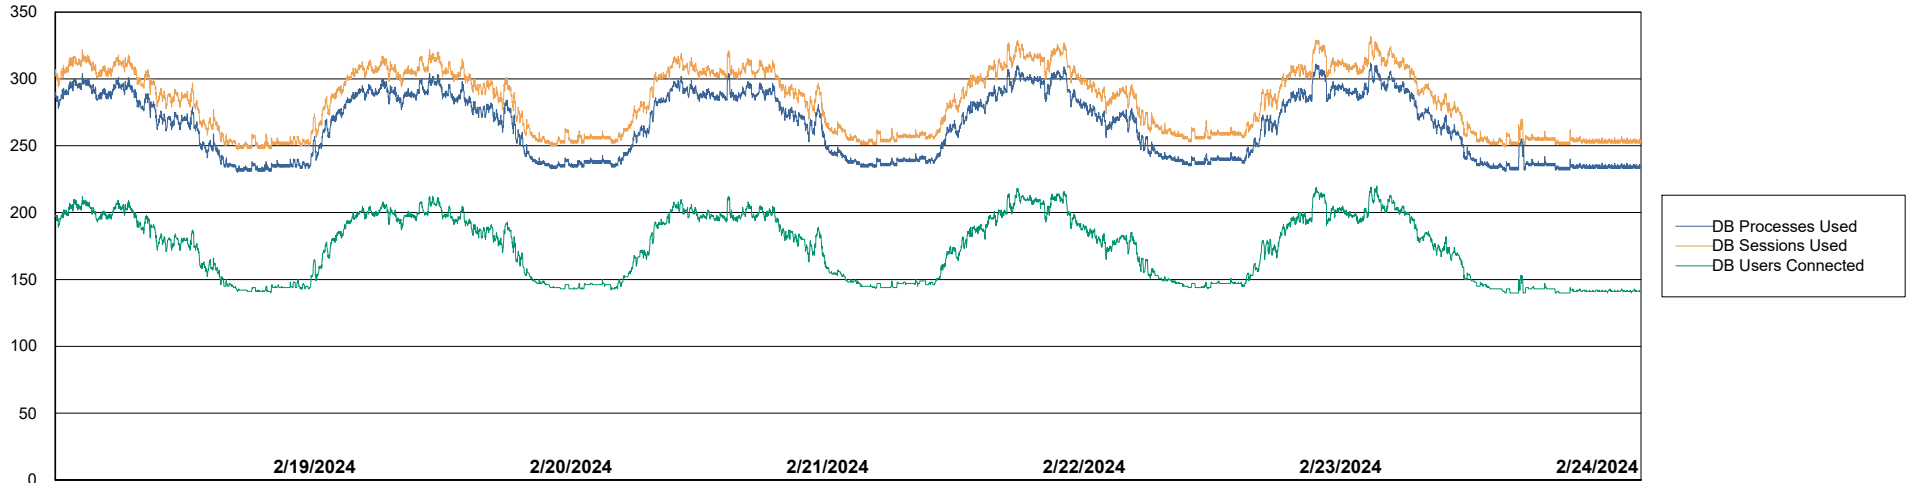

Weekly SLA Customer Report

Customer KLH_Production (24/7)
Database ID 139

Database Performance KLH_PRD_SRSBIDB01_ABS1

Weekly SLA Customer Report

Customer KLH_Production (24/7)
Database ID 139

Database Performance KLH_PRD_SRSDDB01_ABS1