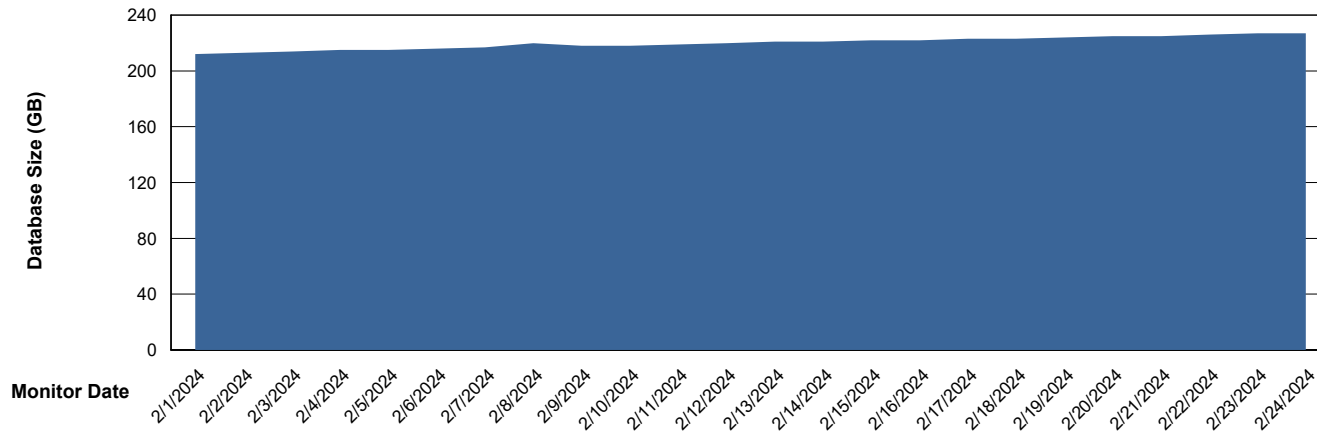

Customer KLH_Production (24/7)
Database ID 139

DATABASE SIZE KLH_PRD_SRSBIDB01_ABS1

Database growth over last month

DATABASE SIZE KLH_PRD_SRSDB01_ABS1

Database growth over last month

Weekly SLA Customer Report