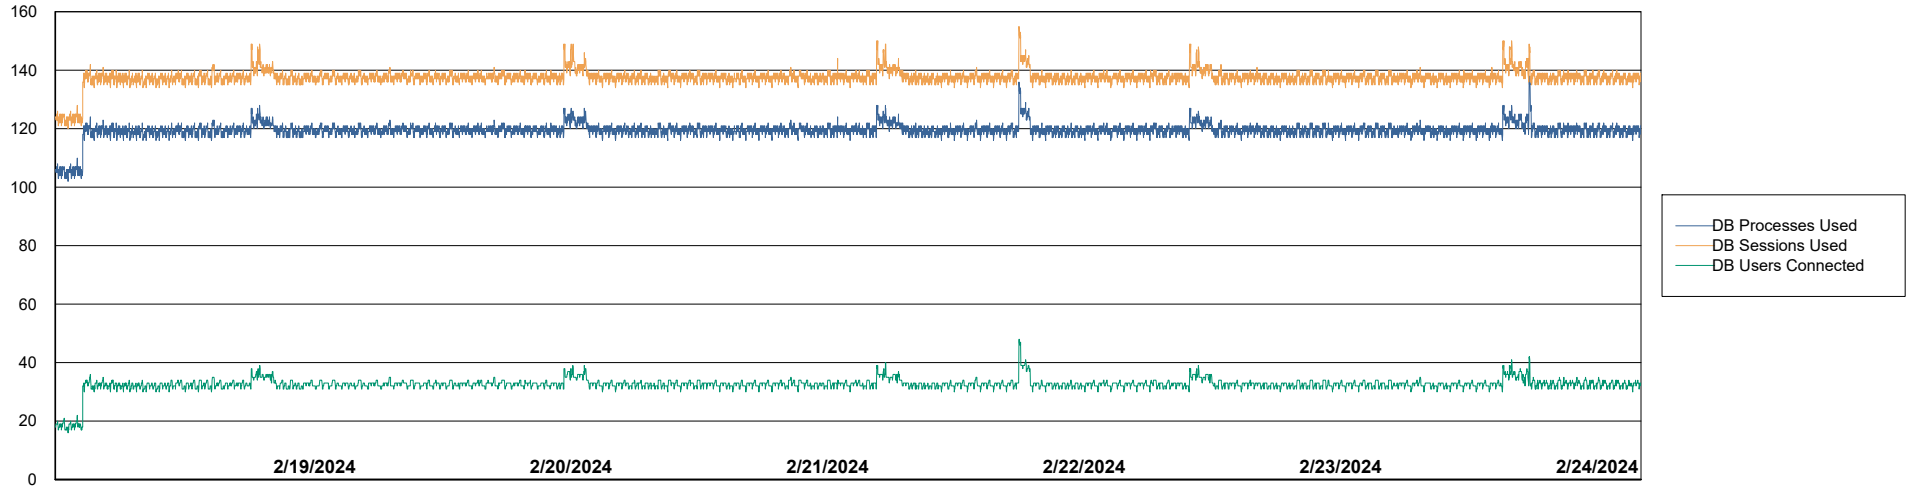

Database Performance KLH_PRD_SRSBIDB01_ABS1