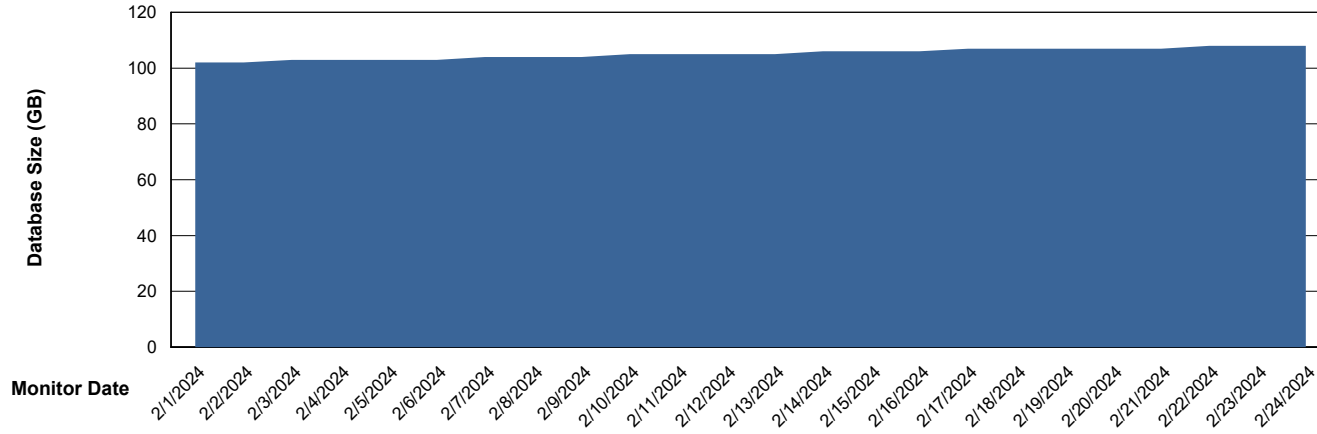

Weekly SLA Customer Report

Customer KLH_Production (24/7)
Database ID 139

Database Performance KLH_PRD_SRSD02_HSBABS1

DB Processes Max 0
DB Processes Max 1,000
DB Processes Max 4

Weekly SLA Customer Report

Customer KLH_Production (24/7)
Database ID 139

DATABASE SIZE KLH_PRD_SRSBIDB01_ABS1

Database growth over last month

DATABASE SIZE KLH_PRD_SRSDB01_ABS1

Database growth over last month

Weekly SLA Customer Report