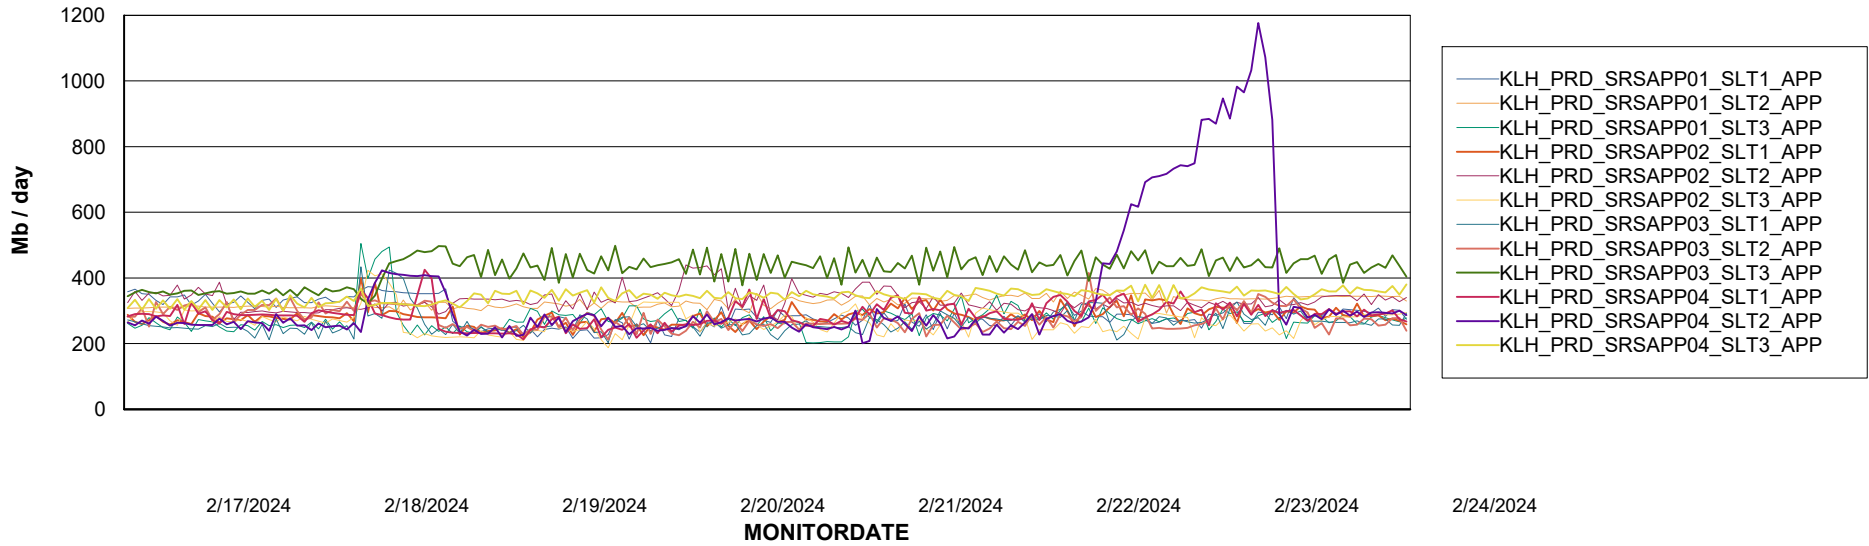

ABSSolute Application Server Services

Avg memory used per ABS Server Service