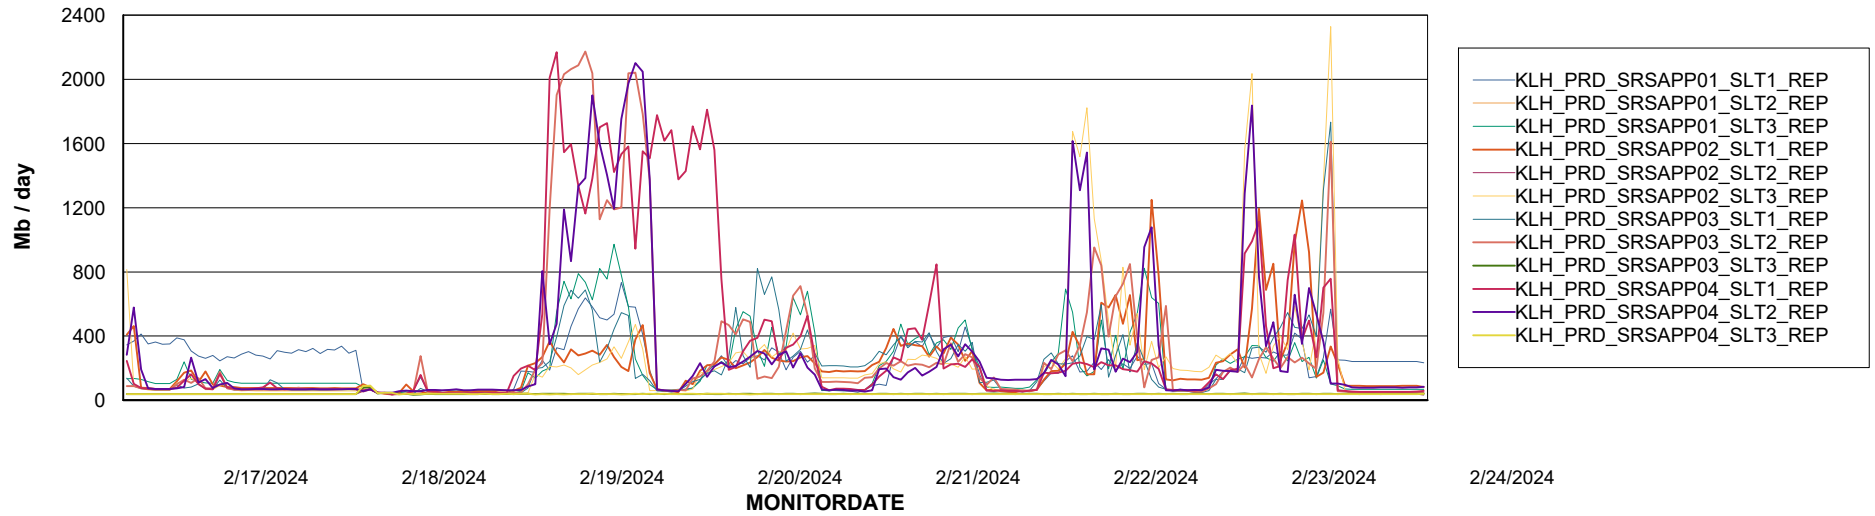

ABSSolute Application ReportServer Services

Avg memory used per ReportServer Service