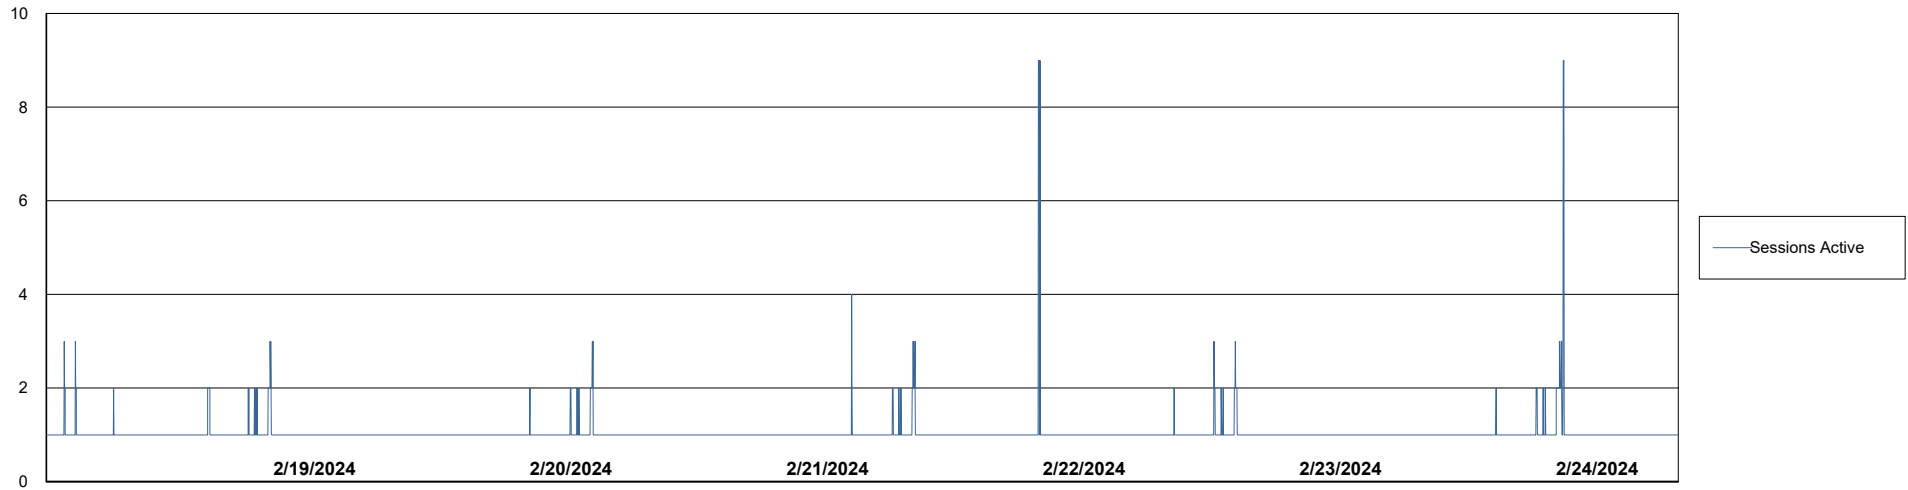

Database Performance KLH_PRD_SRSBIDB01_ABS1