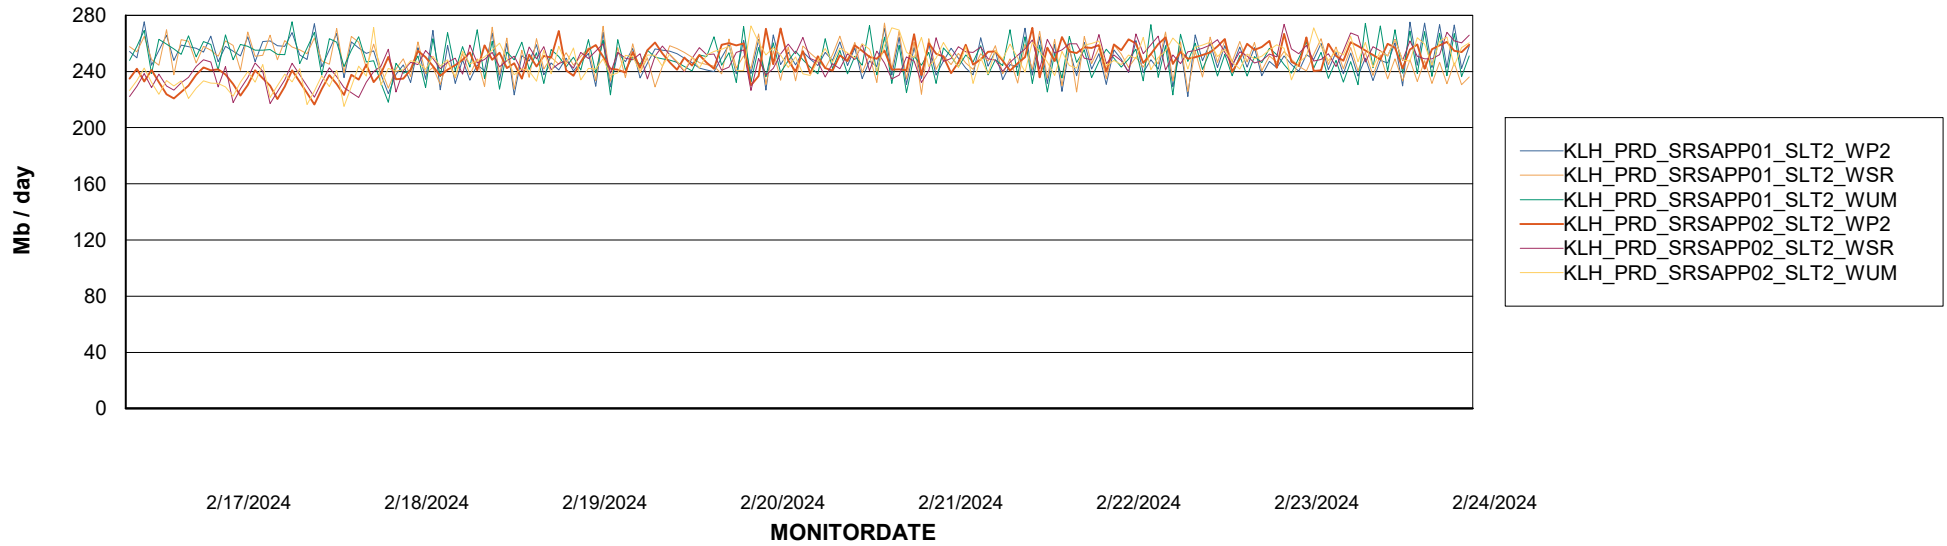

ABSSolute Web Component Services

Avg memory used per ABS Web component