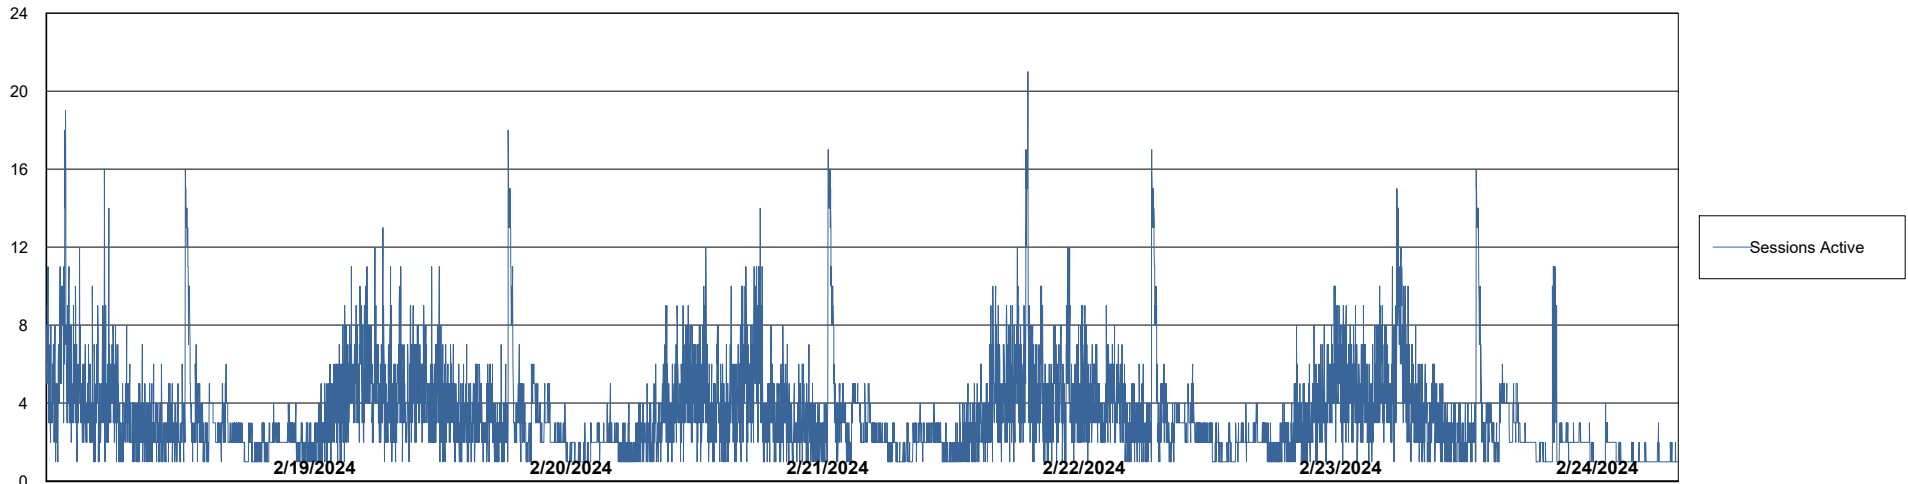

Weekly SLA Customer Report

Customer KLH_Production (24/7)
Database ID 139

Database Performance KLH_PRD_SRSBIDB01_ABS1

Weekly SLA Customer Report

Customer KLH_Production (24/7)
Database ID 139

Database Performance KLH_PRD_SRSDDB01_ABS1