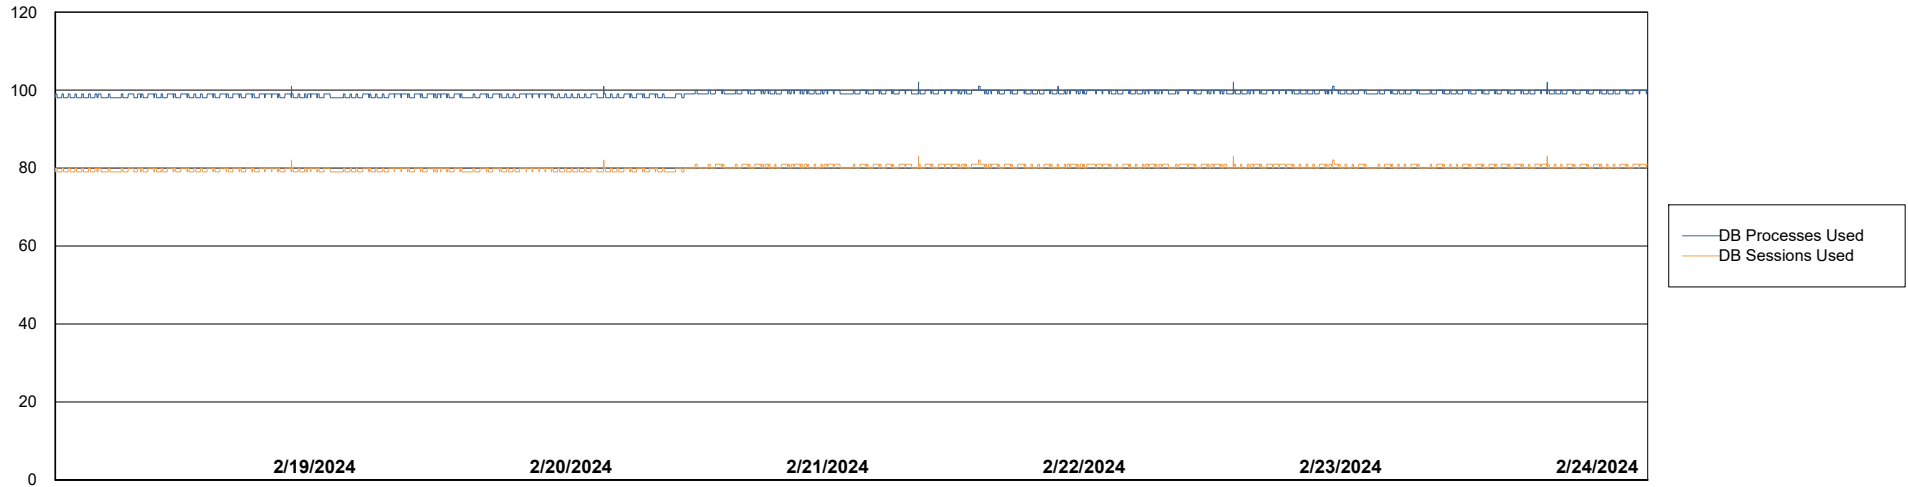

Database Performance KLH_PRD_SRSD02_HSBABS1

DB Processes Max 0
DB Processes Max 1,000
DB Processes Max 4