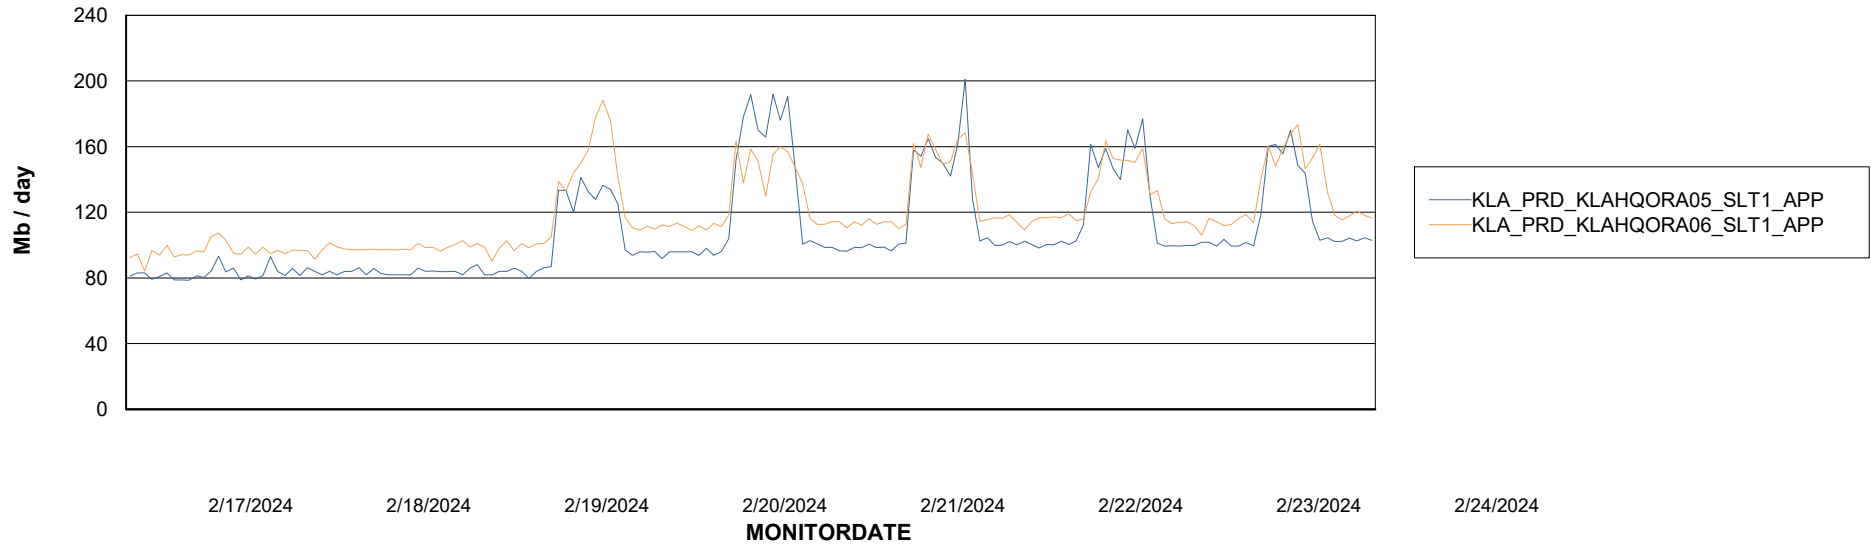

Standby Database Health KLA_Production

Recovery lag for last 7 days

Weekly SLA Customer Report

Customer KLA_Production
Database ID 193

ABSSolute Application Server Services

Avg memory used per ABS Server Service