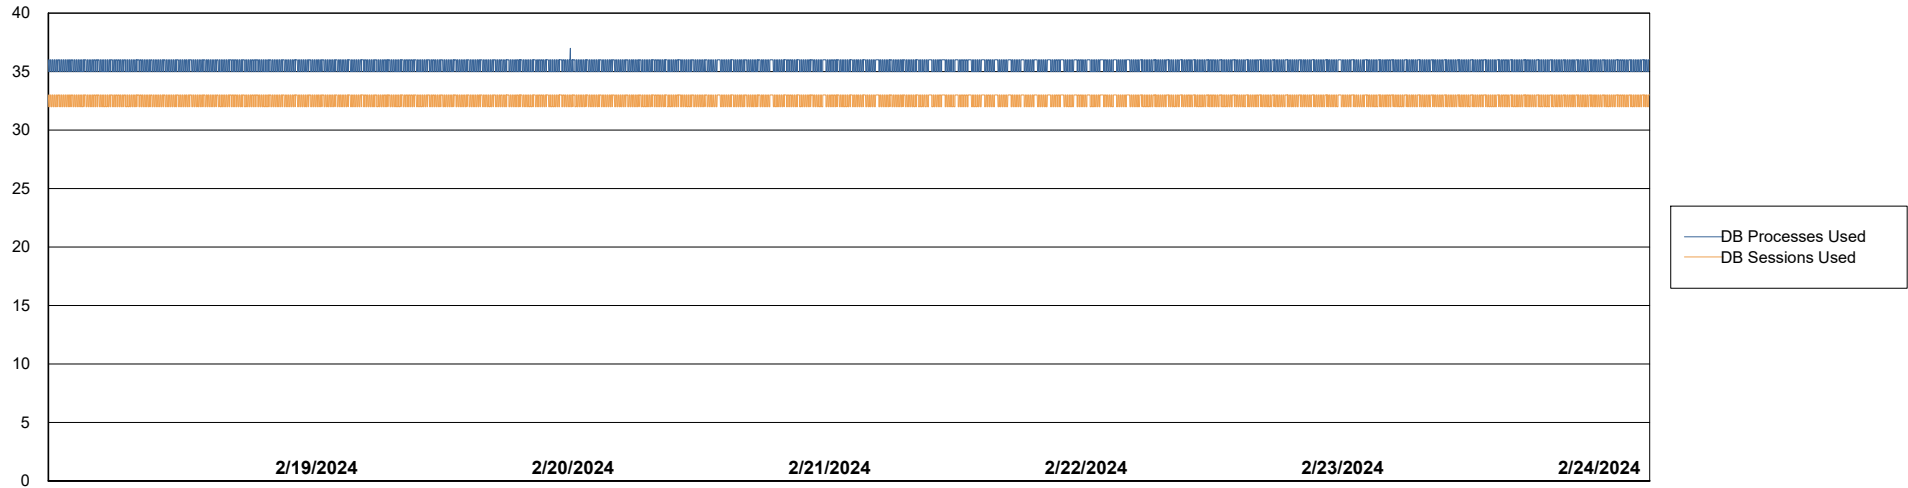

Database Performance KLA_STB_KLAHQORA06_DB_HSBABS1

DB Processes Max 1,000