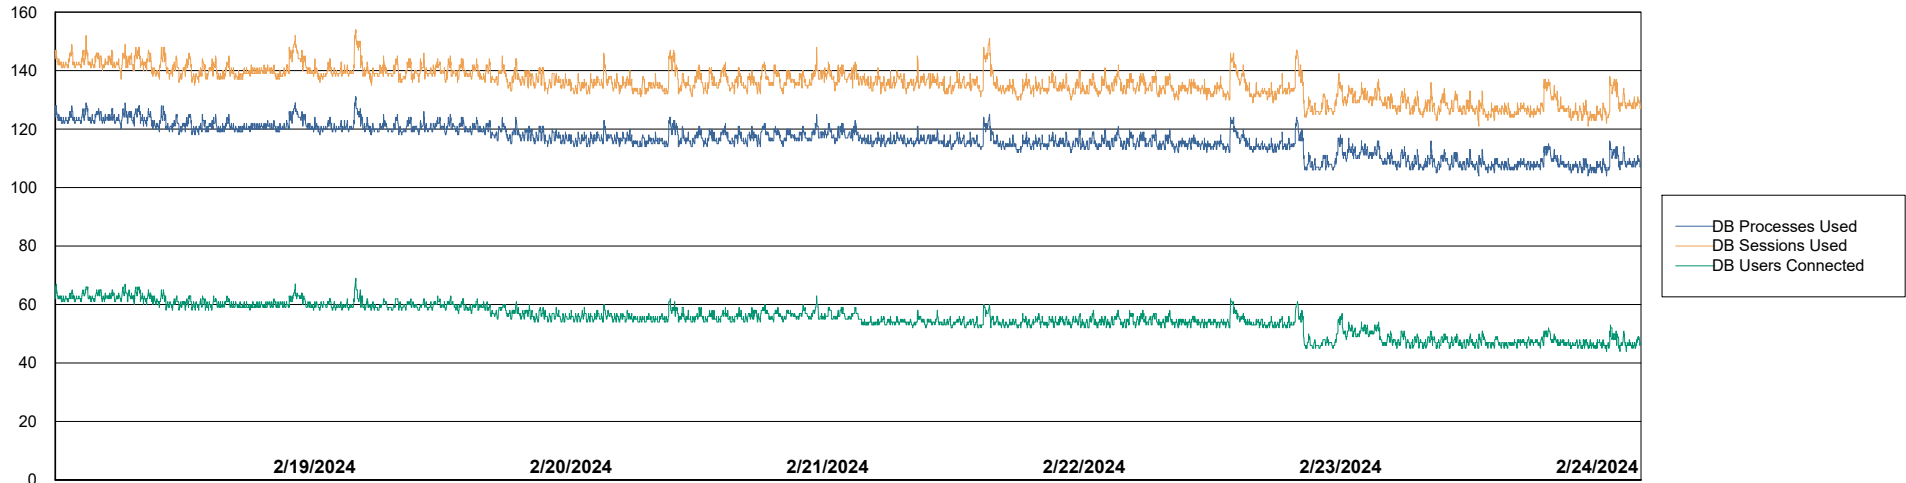

Database Performance KBR_PRD_BI-DBSRV_ABS1