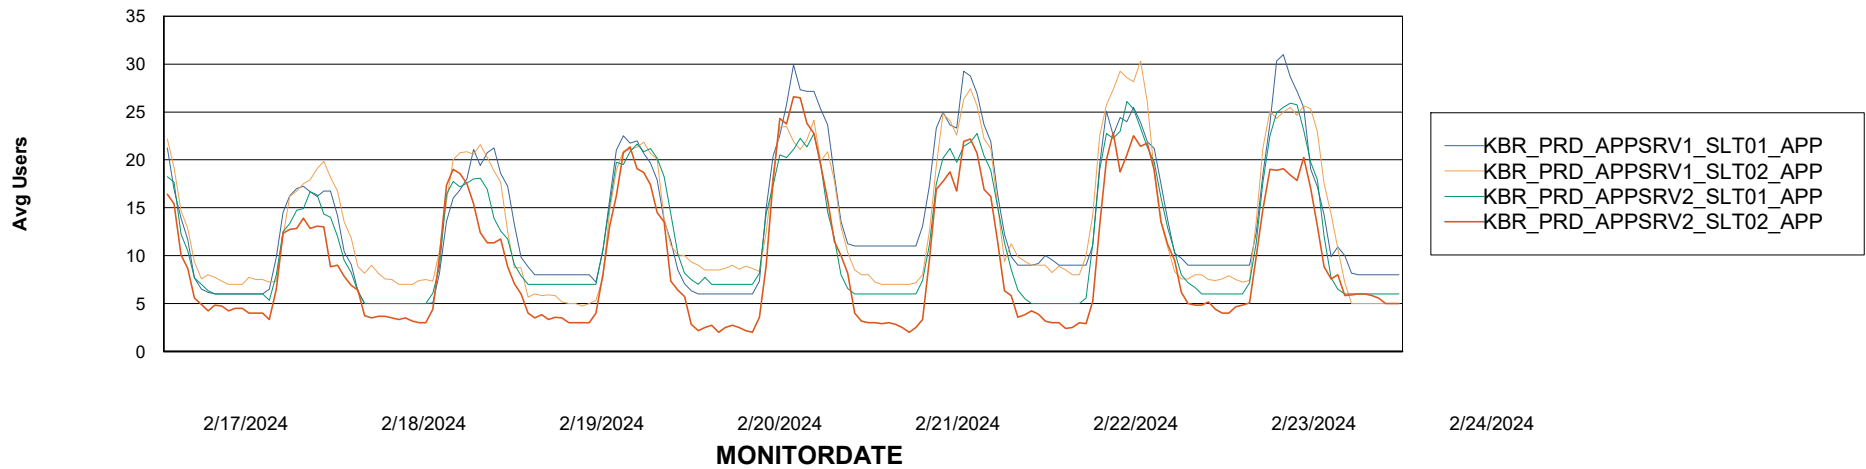

Avg users per day per ABS server