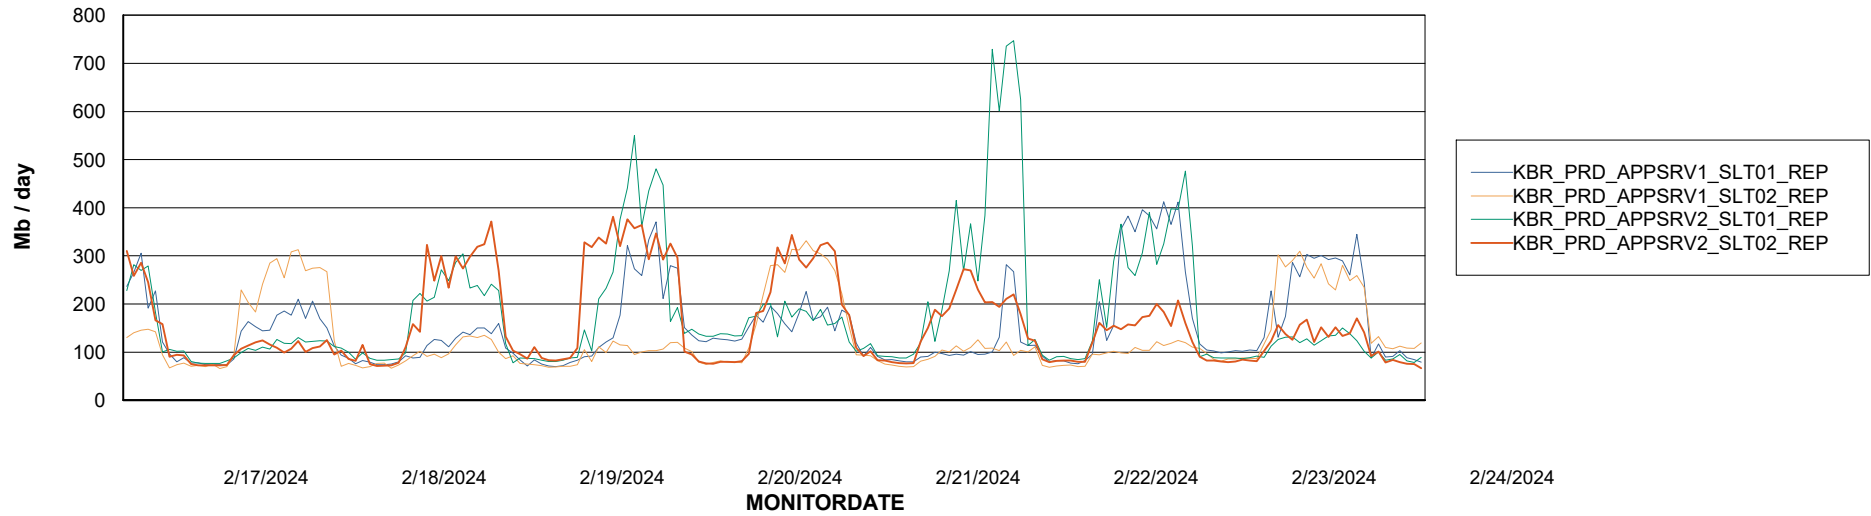

ABSSolute Application Server Services

Avg memory used per ReportServer Service