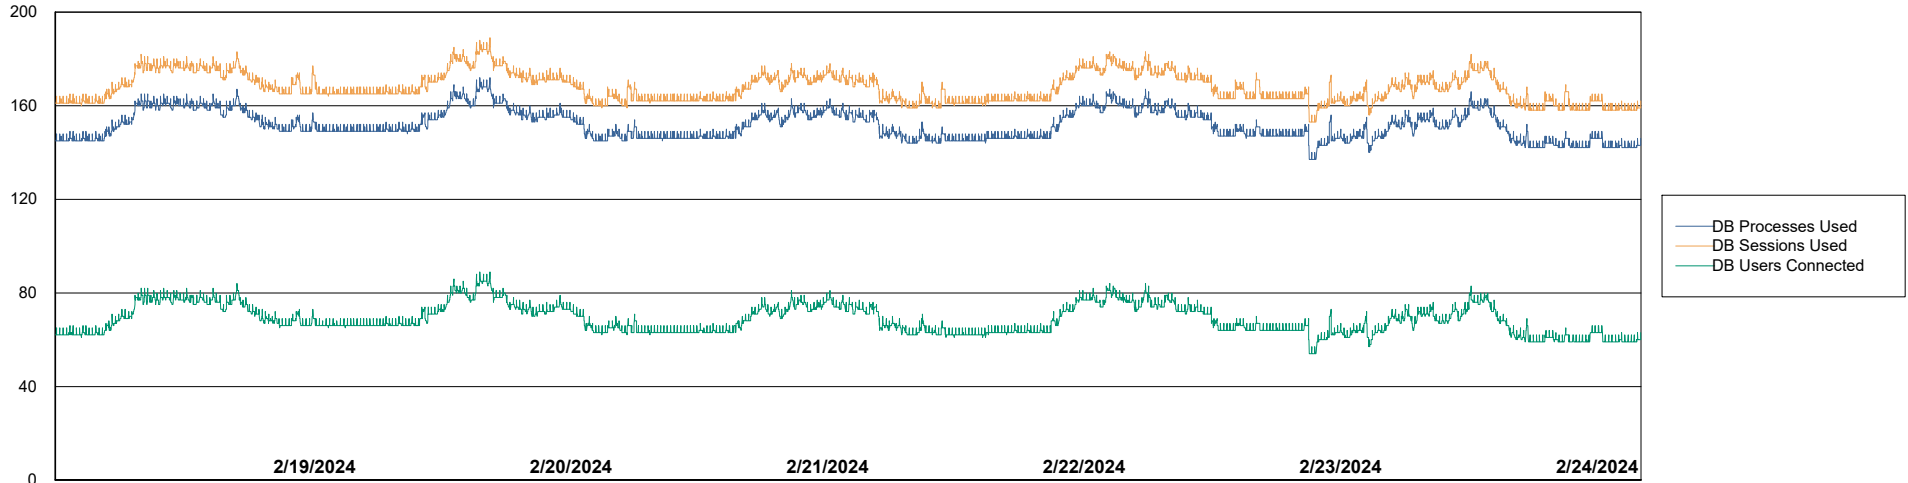

Weekly SLA Customer Report

Customer KBR_Production
Database ID 117

Harddisk Usage KBR_PRD_WEBSRV2

	Free disk space on / (%)	Total disk space on / (Gb)	Used disk space on / (Gb)	Free disk space on /boot (%)	Total disk space on /boot (Gb)	Used disk space on /boot (Gb)
2/24/2024	82	55	10	59	1	0
2/23/2024	82	55	10	59	1	0
2/22/2024	82	55	10	59	1	0
2/21/2024	82	55	10	59	1	0
2/20/2024	82	55	10	59	1	0
2/19/2024	82	55	10	59	1	0
2/18/2024	82	55	10	59	1	0

Weekly SLA Customer Report

Customer KBR_Production
Database ID 117

Database Performance KBR_PRD_BI-DBSRV_ABS1

Weekly SLA Customer Report

Customer KBR_Production
Database ID 117

Database Performance KBR_PRD_DB-SRV1_ABS1