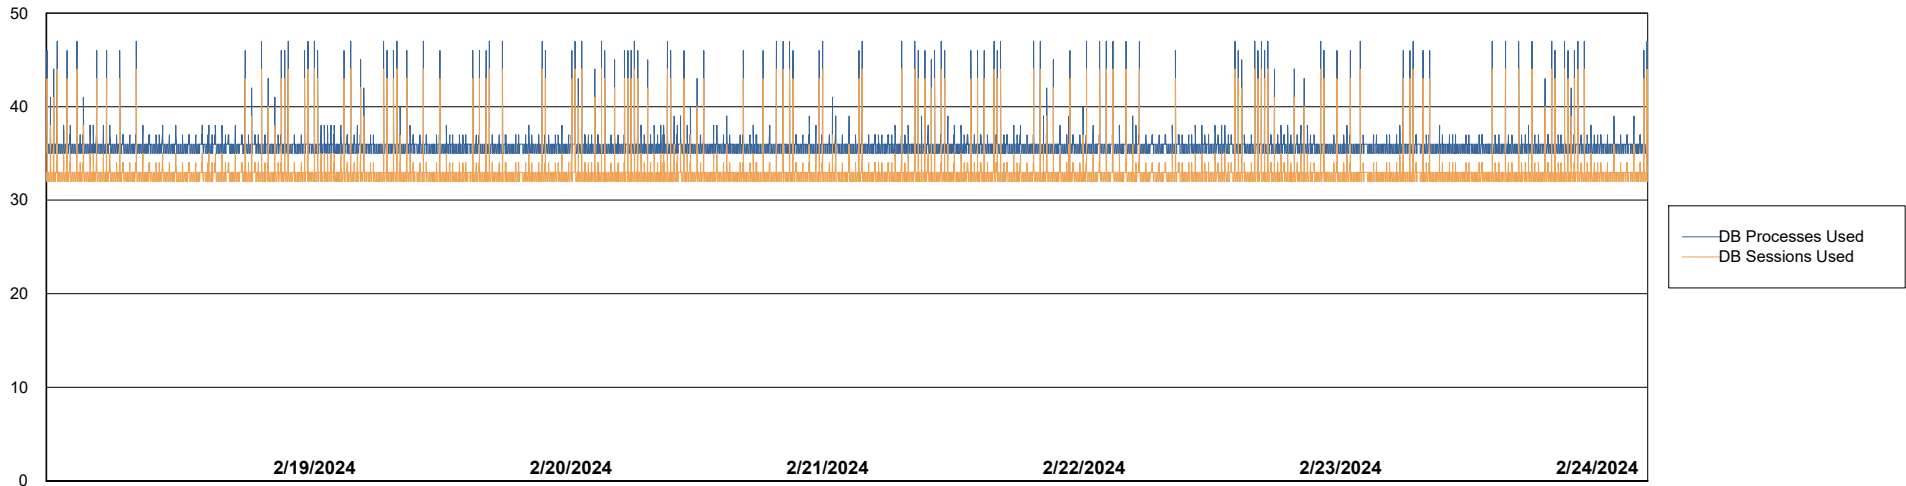

Database Performance KBR_PRD_DB-SRV2_HSBABS1

DB Processes Max 1,000