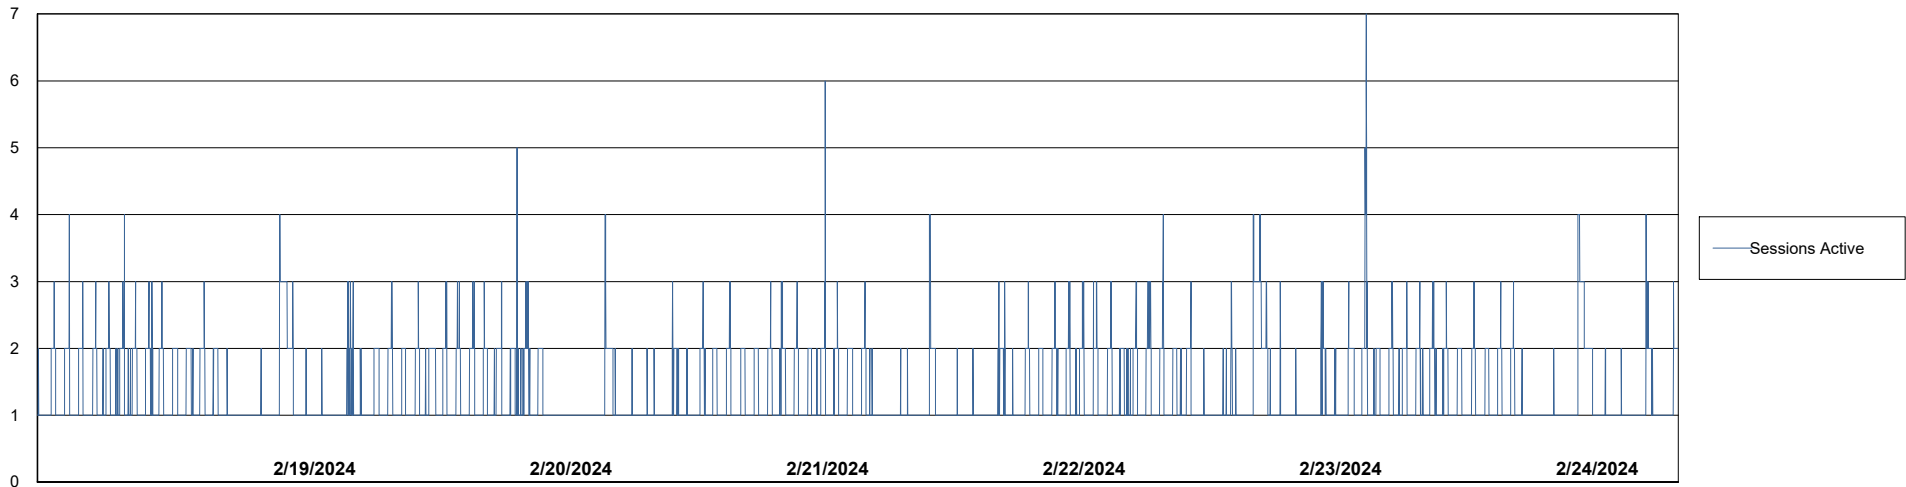

Database Performance KBR_PRD_BI-DBSRV_ABS1