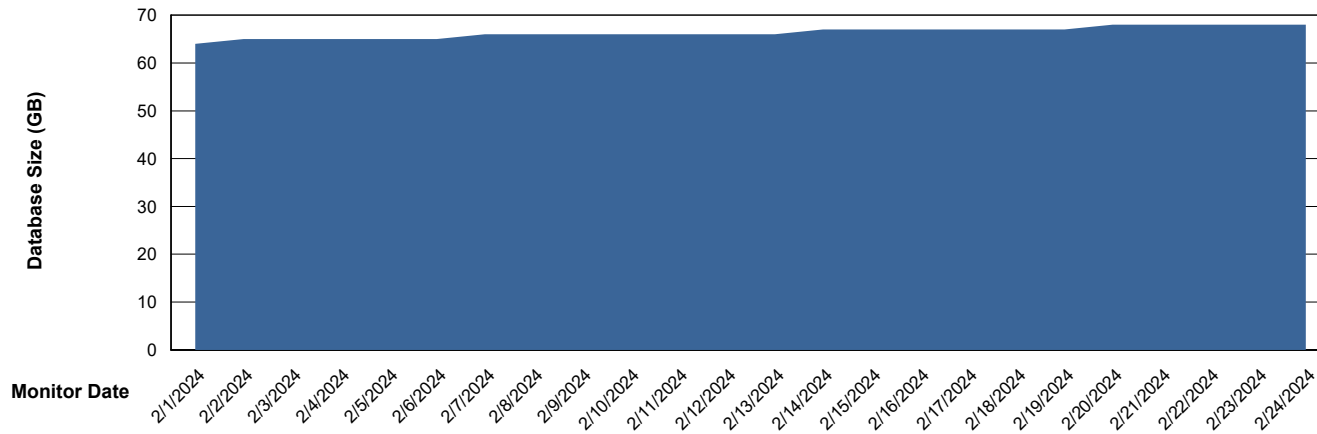

Weekly SLA Customer Report

Customer KBR_Production
Database ID 117

Database Performance KBR_PRD_BI-DBSRV_ABS1

Weekly SLA Customer Report

Customer KBR_Production
Database ID 117

Database Performance KBR_PRD_DB-SRV1_ABS1

Weekly SLA Customer Report

Customer KBR_Production
Database ID 117

Database Performance KBR_PRD_DB-SRV2_HSBABS1

DB Processes Max 1,000

Weekly SLA Customer Report

Customer KBR_Production
Database ID 117

DATABASE SIZE KBR_PRD_BI-DBSRV_ABS1

Database growth over last month

DATABASE SIZE KBR_PRD_DB-SRV1_ABS1

Database growth over last month

Weekly SLA Customer Report

Customer KBR_Production
 Database ID 117

Database Tablespace KBR_PRD_BI-DBSRV_ABS1