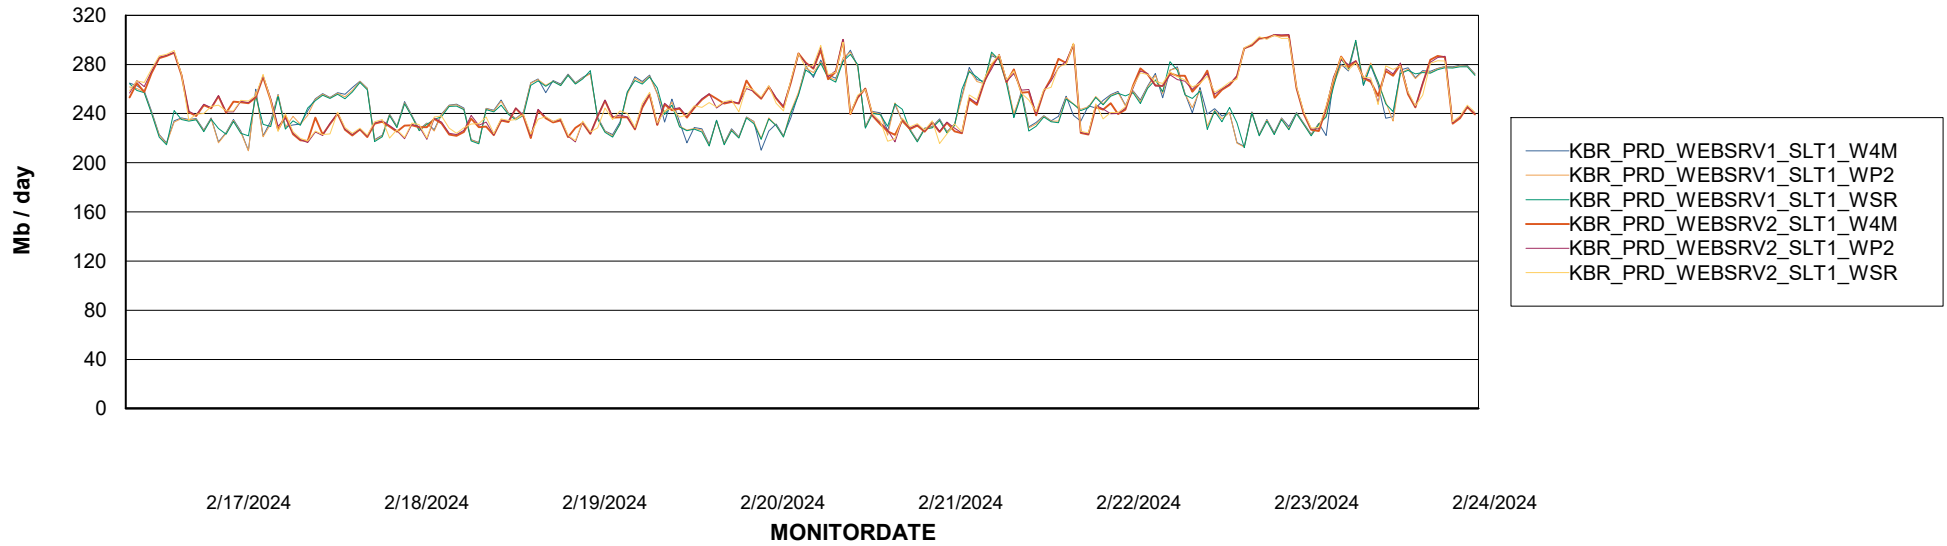

ABSSolute Web Component Services

Avg memory used per ABS Web component