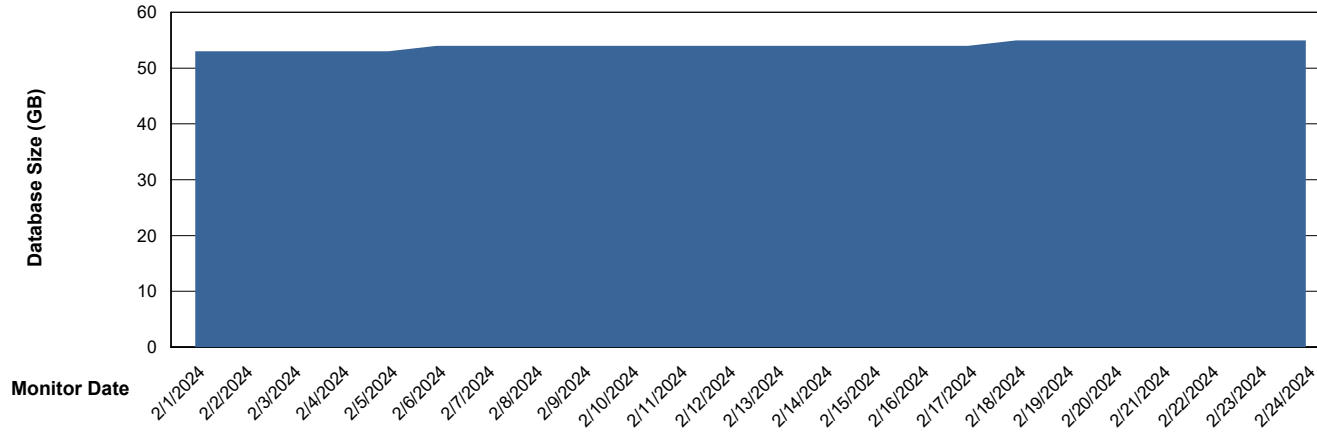

Weekly SLA Customer Report

Customer KBR_Production
Database ID 117

Database Performance KBR_PRD_BI-DBSRV_ABS1

Weekly SLA Customer Report

Customer KBR_Production
Database ID 117

Database Performance KBR_PRD_DB-SRV1_ABS1

Weekly SLA Customer Report

Customer KBR_Production
Database ID 117

Database Performance KBR_PRD_DB-SRV2_HSBABS1

DB Processes Max 1,000

Weekly SLA Customer Report

Customer KBR_Production
Database ID 117

DATABASE SIZE KBR_PRD_BI-DBSRV_ABS1

Database growth over last month

DATABASE SIZE KBR_PRD_DB-SRV1_ABS1

Database growth over last month

Weekly SLA Customer Report

Customer KBR_Production
 Database ID 117

Database Tablespace KBR_PRD_BI-DBSRV_ABS1