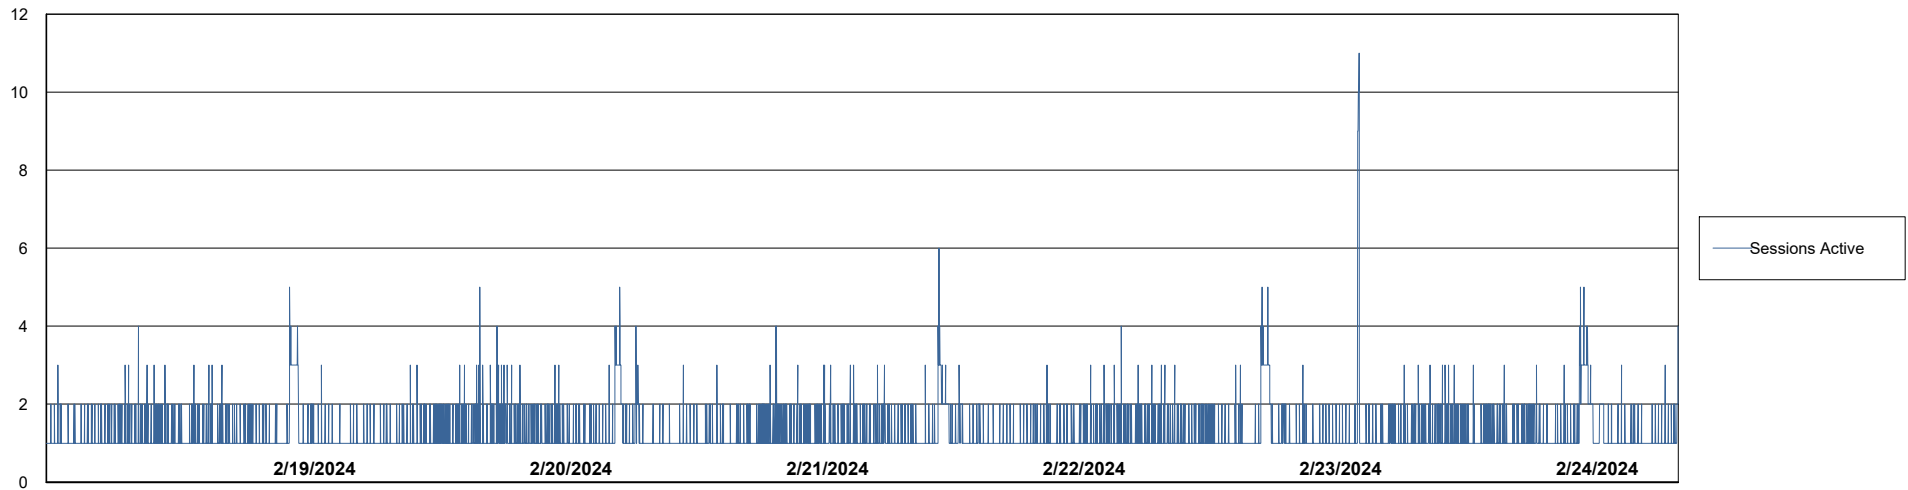

Weekly SLA Customer Report

Customer KBR_Production
Database ID 117

Harddisk Usage KBR_PRD_WEBSRV2

	Free disk space on / (%)	Total disk space on / (Gb)	Used disk space on / (Gb)	Free disk space on /boot (%)	Total disk space on /boot (Gb)	Used disk space on /boot (Gb)
2/24/2024	82	55	10	59	1	0
2/23/2024	82	55	10	59	1	0
2/22/2024	82	55	10	59	1	0
2/21/2024	82	55	10	59	1	0
2/20/2024	82	55	10	59	1	0
2/19/2024	82	55	10	59	1	0
2/18/2024	82	55	10	59	1	0

Weekly SLA Customer Report

Customer KBR_Production
Database ID 117

Database Performance KBR_PRD_BI-DBSRV_ABS1

Weekly SLA Customer Report

Customer KBR_Production
Database ID 117

Database Performance KBR_PRD_DB-SRV1_ABS1