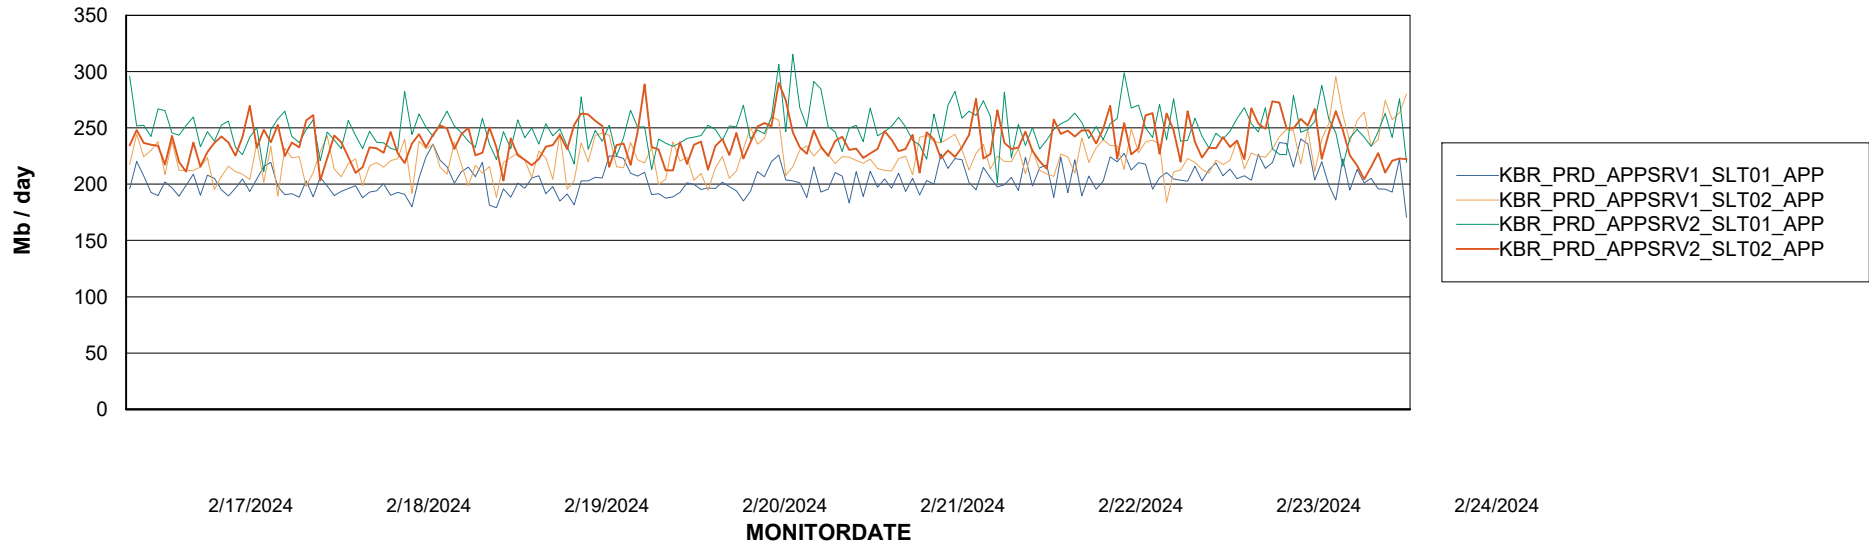

ABSSolute Application Server Services

Avg memory used per ABS Server Service