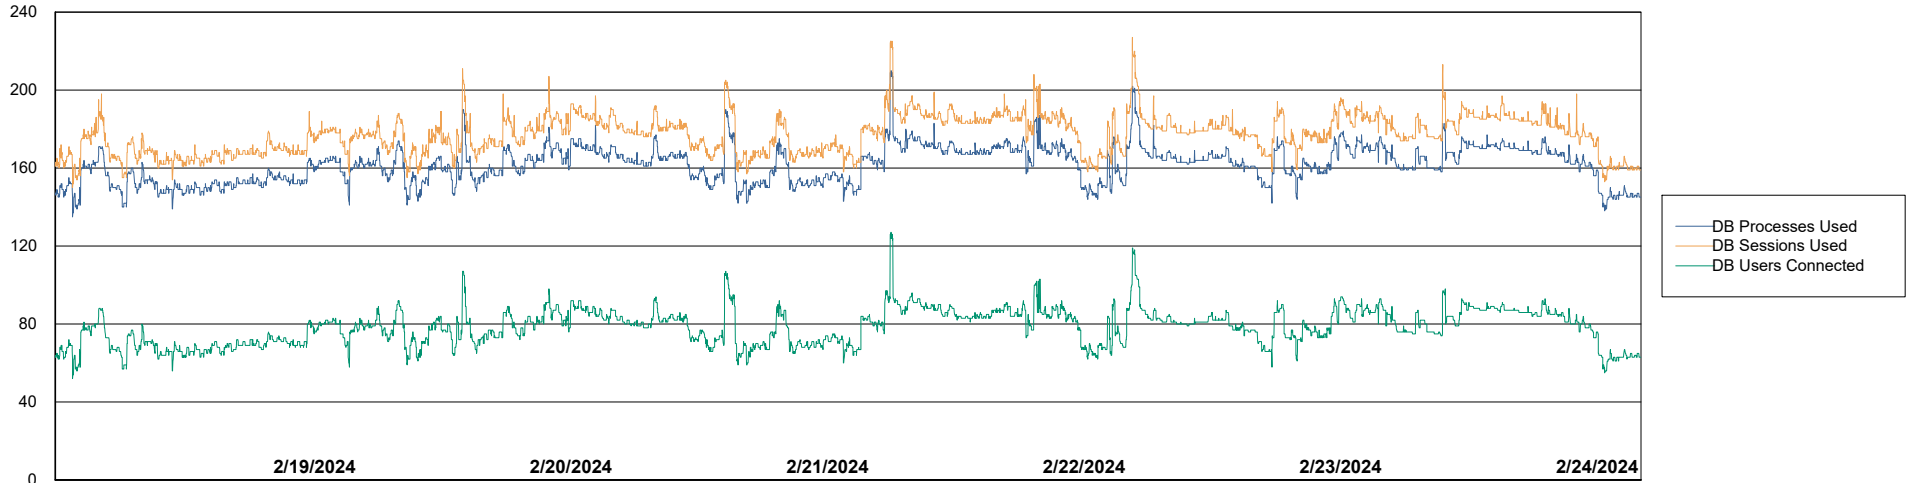

Weekly SLA Customer Report

Customer ELI_Production
Database ID 62

Database Performance ELI_PRD_FRASEQXPRDDB04_ABS1

Weekly SLA Customer Report

Customer ELI_Production
Database ID 62

Database Performance ELI_PRD_FRASINTPRDDB01_ABS1