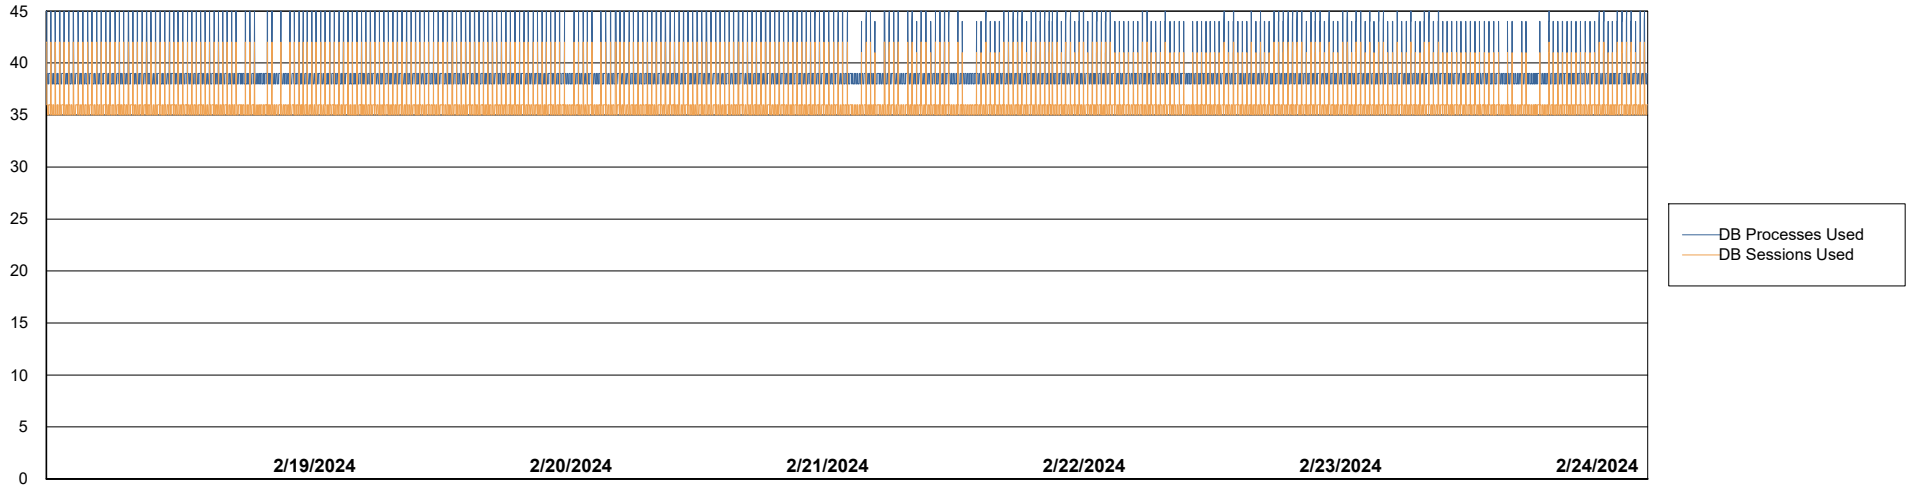

Database Performance ELI_PRD_FRASINTQUADB01_HSBABS1

DB Processes Max 1,000