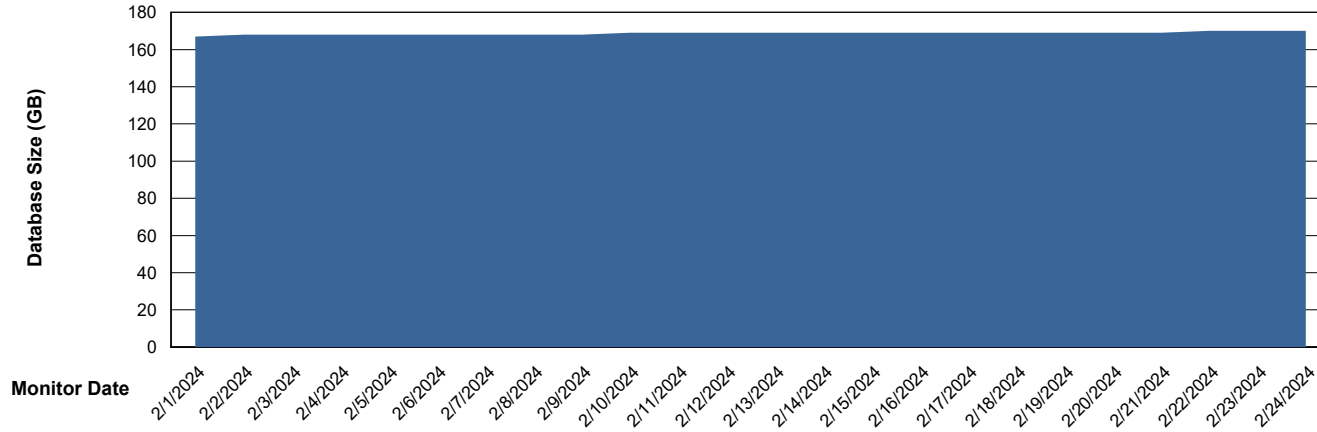

DATABASE SIZE ELI_PRD_FRASEQXPRDDB04_ABS1

Database growth over last month