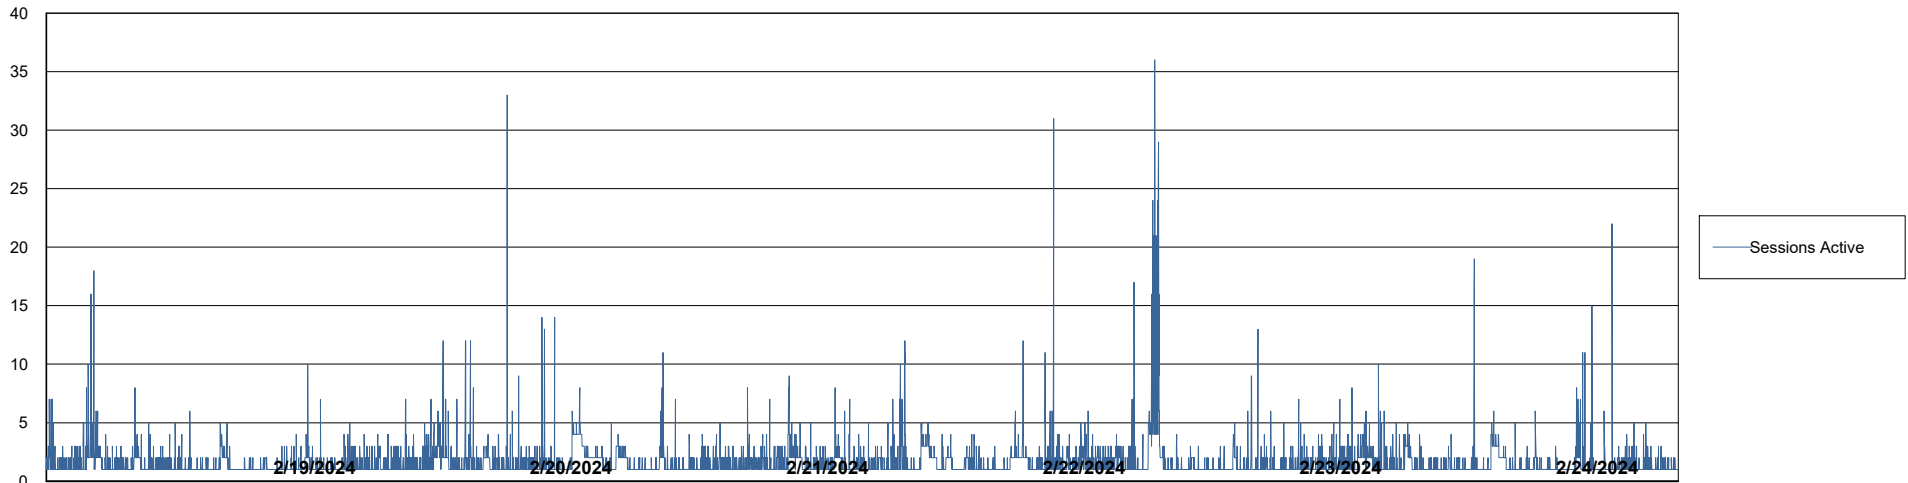

Weekly SLA Customer Report

Customer ELI_Production
Database ID 62

Database Performance ELI_PRD_FRASEQXPRDDB04_ABS1

Weekly SLA Customer Report

Customer ELI_Production
Database ID 62

Database Performance ELI_PRD_FRASINTPRDDB01_ABS1