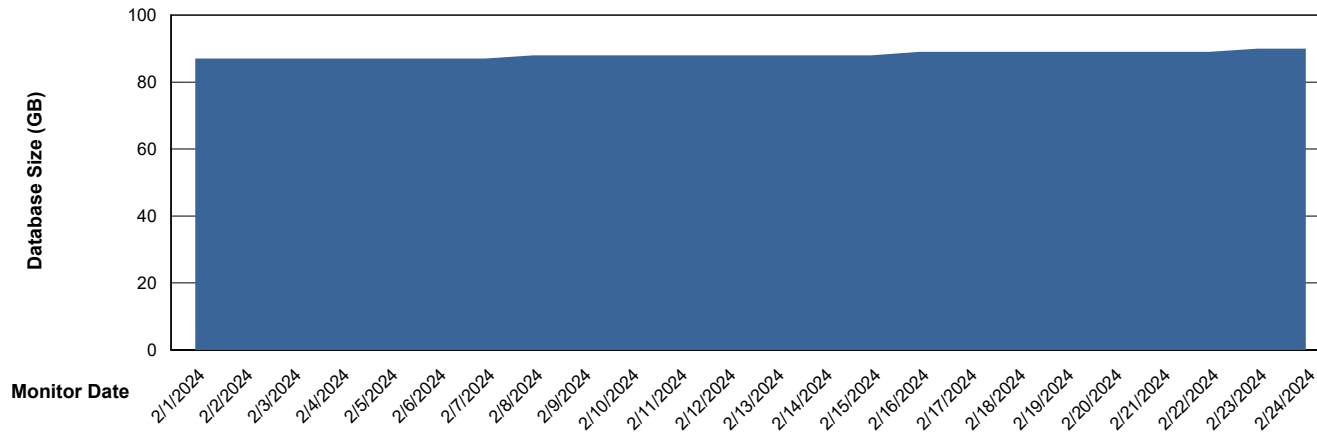

DATABASE SIZE ELI_PRD_FRASINTPRDDB01_ABS1

Database growth over last month