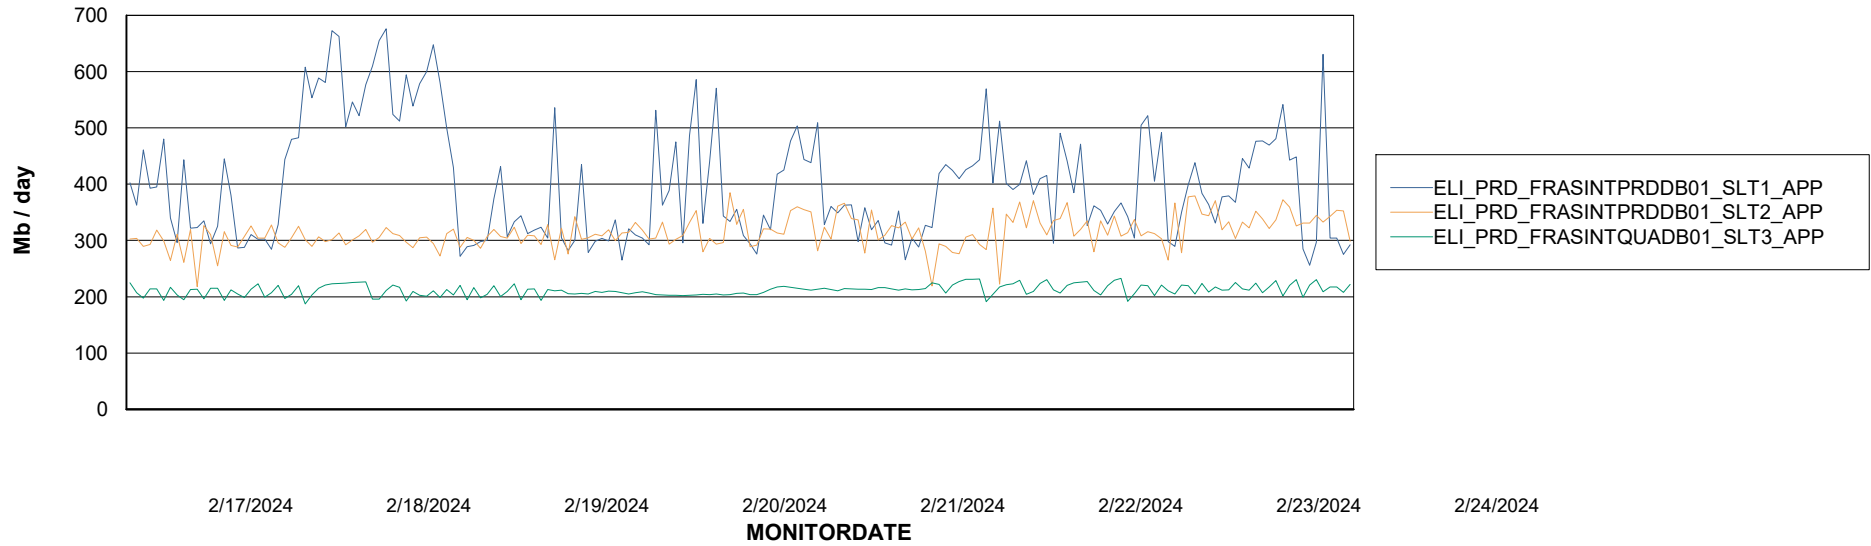

ABSolute Application Server Services

Avg memory used per ABS Server Service