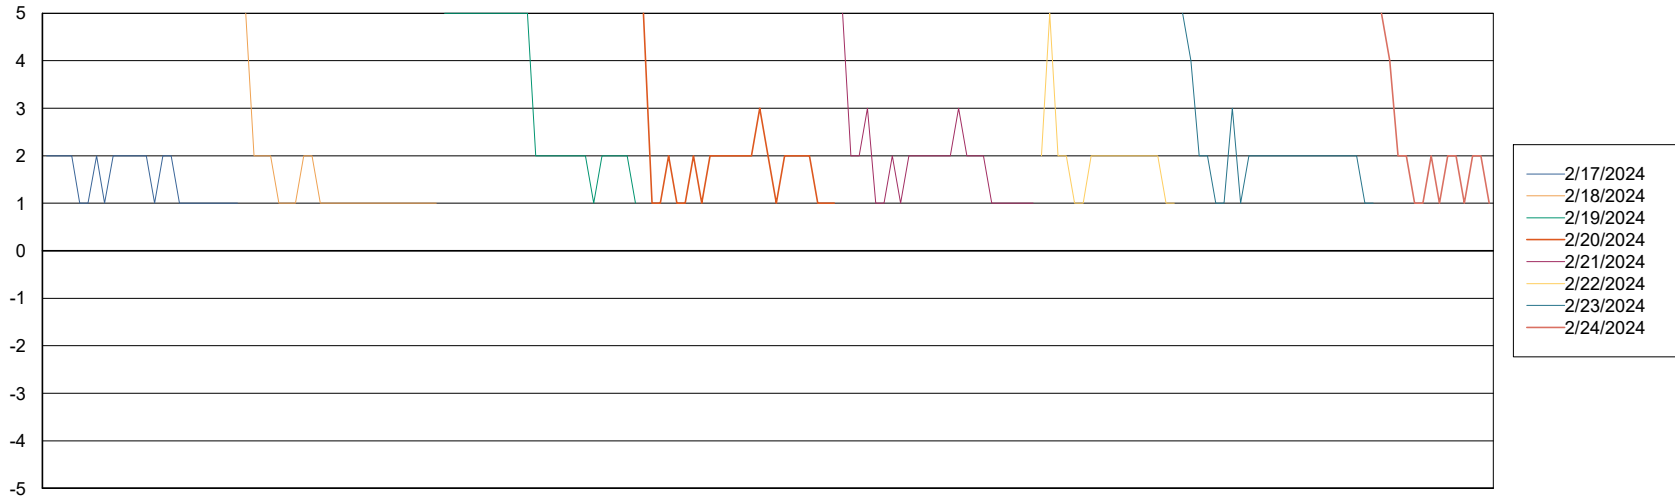

Standby Database Health ELI_Production

Recovery lag for last 7 days