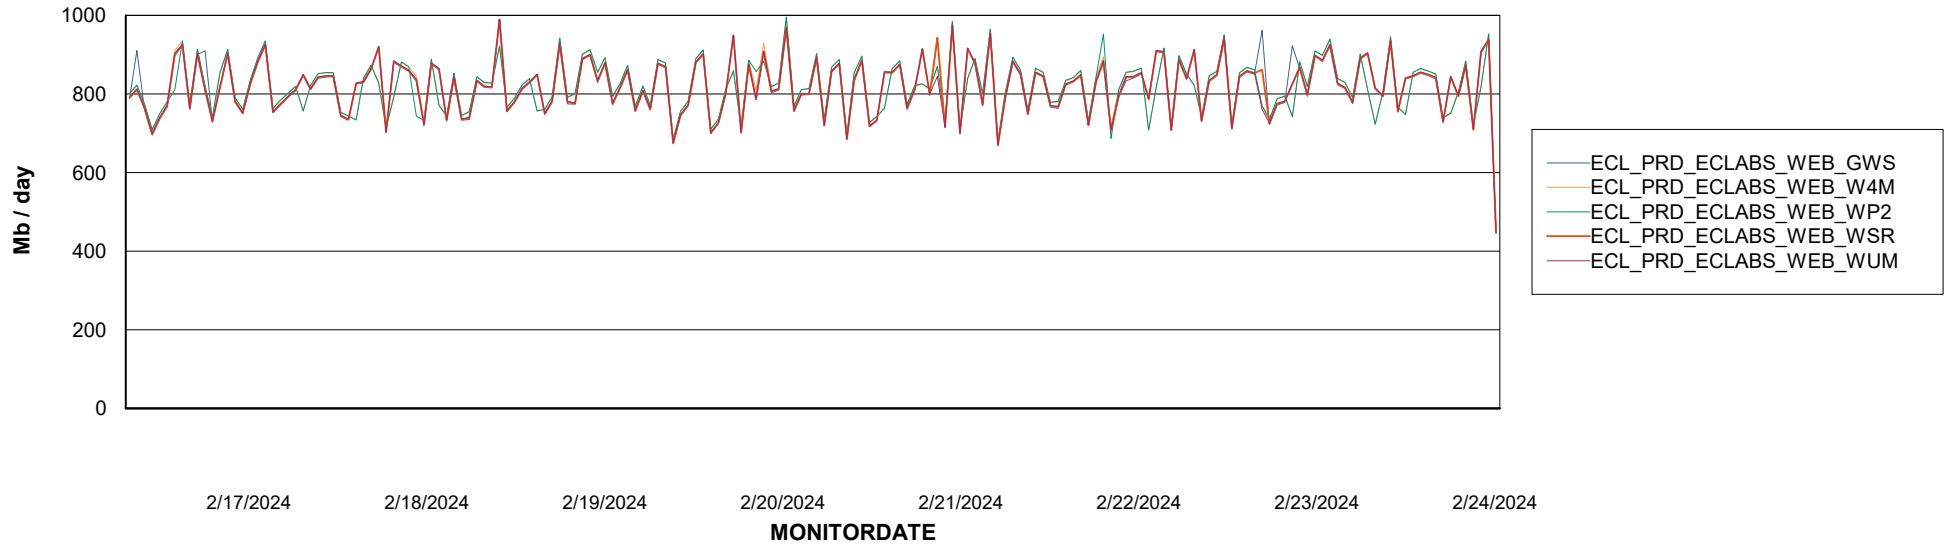

ABSolute Web Component Services

Avg memory used per ABS Web component