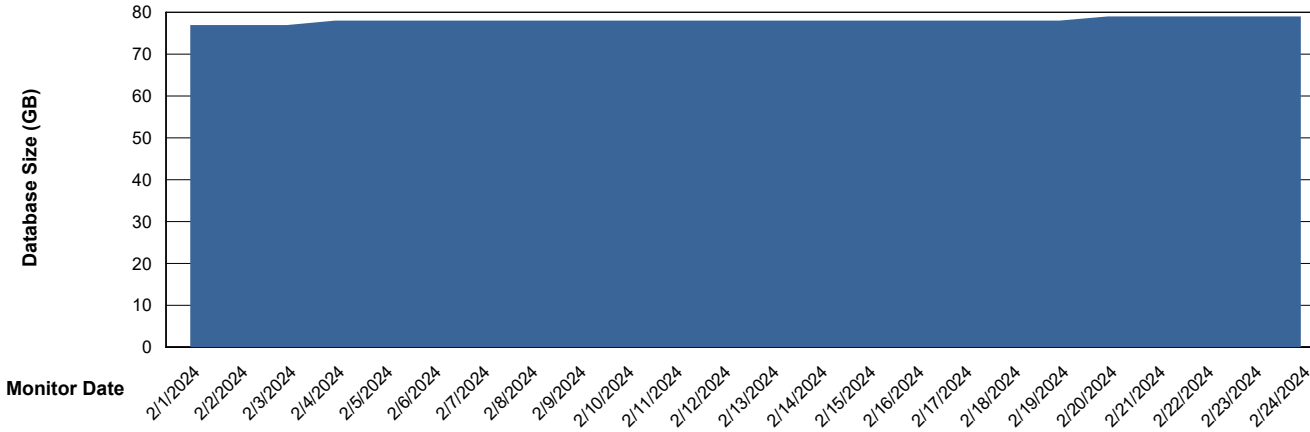

DATABASE SIZE ECL_PRD_ECLABS_ABS1

Database growth over last month

Database Tablespace ECL_PRD_ECLABS_ABS1

Date	Tablespace Name	Filesize (Gb)	Usedsize (Gb)	Percentage free
2/24/2024	ABSDATA	81	57	30
	INDX	10	6	36
2/23/2024	ABSDATA	81	57	30
	INDX	10	6	36
2/22/2024	ABSDATA	81	56	30
	INDX	10	6	36
2/21/2024	ABSDATA	81	56	30
	INDX	10	6	36
2/20/2024	ABSDATA	81	56	30
	INDX	10	6	36
2/19/2024	ABSDATA	81	56	30
	INDX	10	6	36
2/18/2024	ABSDATA	81	56	31
	INDX	10	6	36