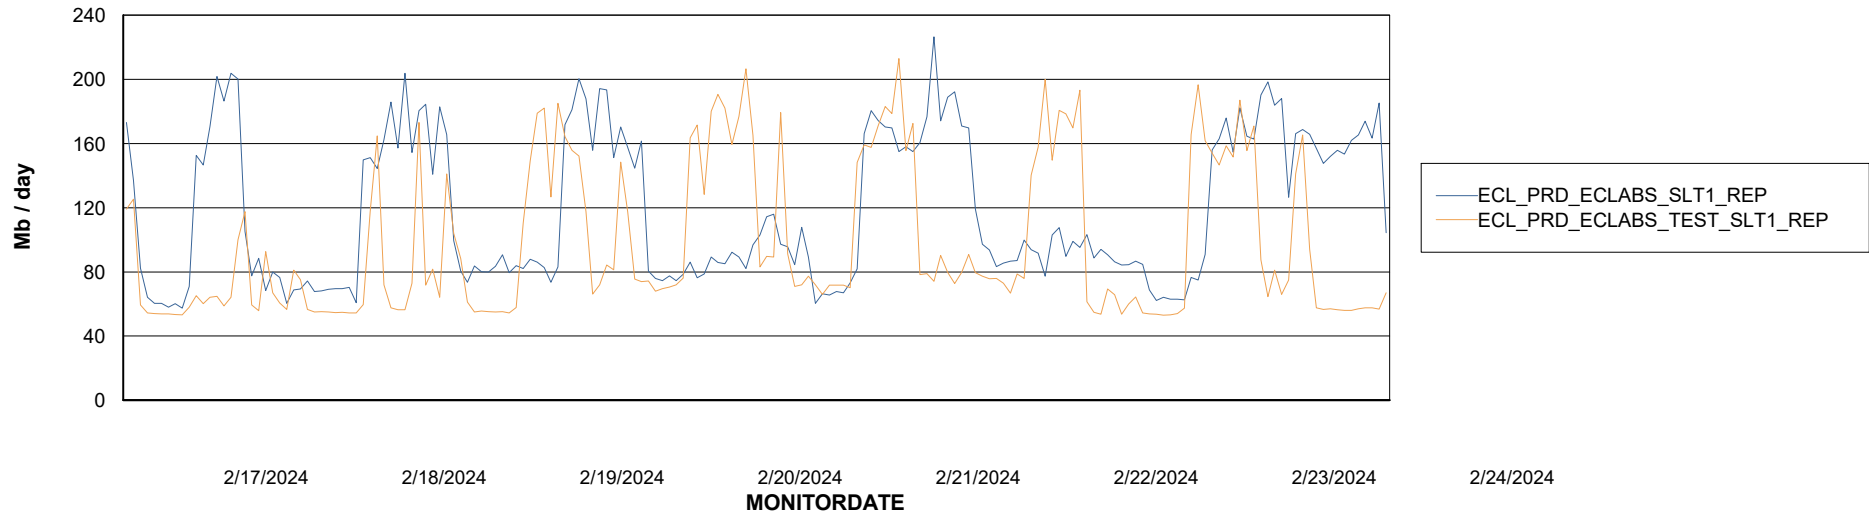

ABSSolute Application ReportServer Services

Avg memory used per ReportServer Service