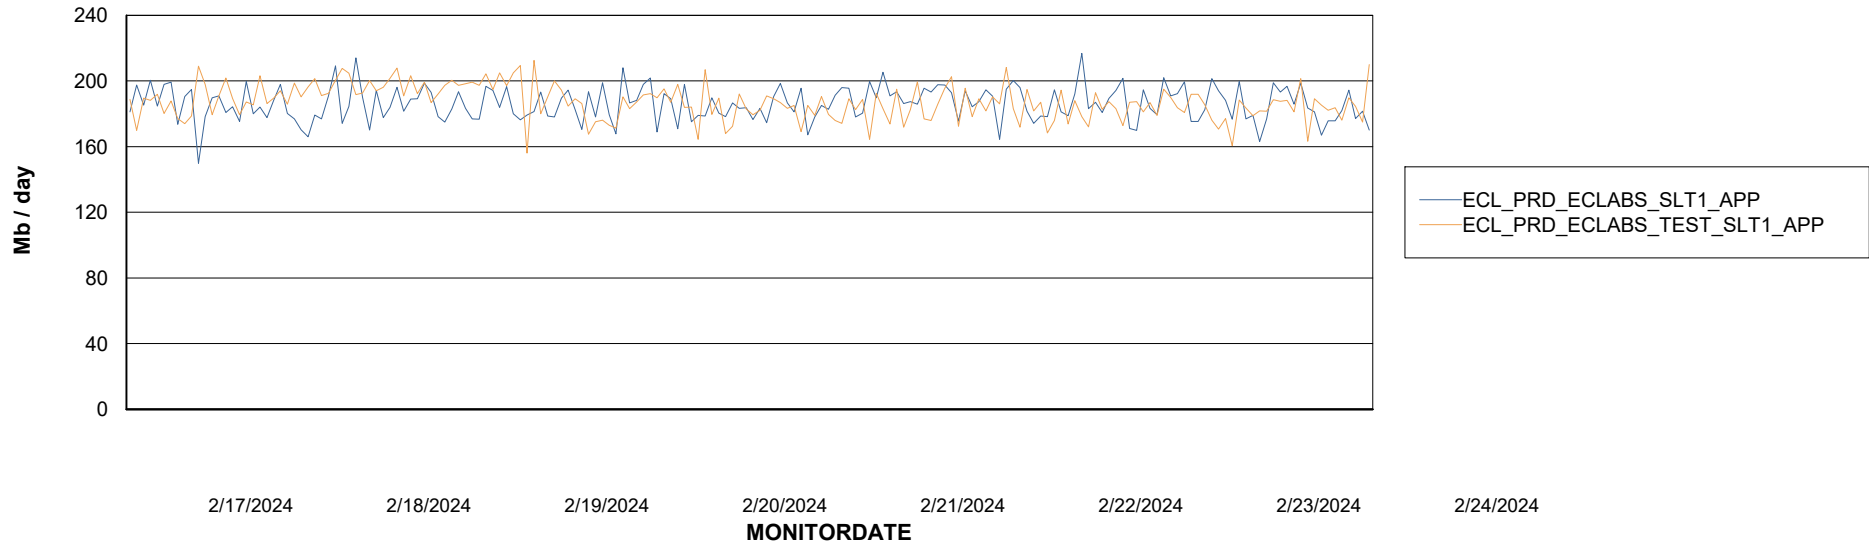

ABSSolute Application Server Services

Avg memory used per ABS Server Service