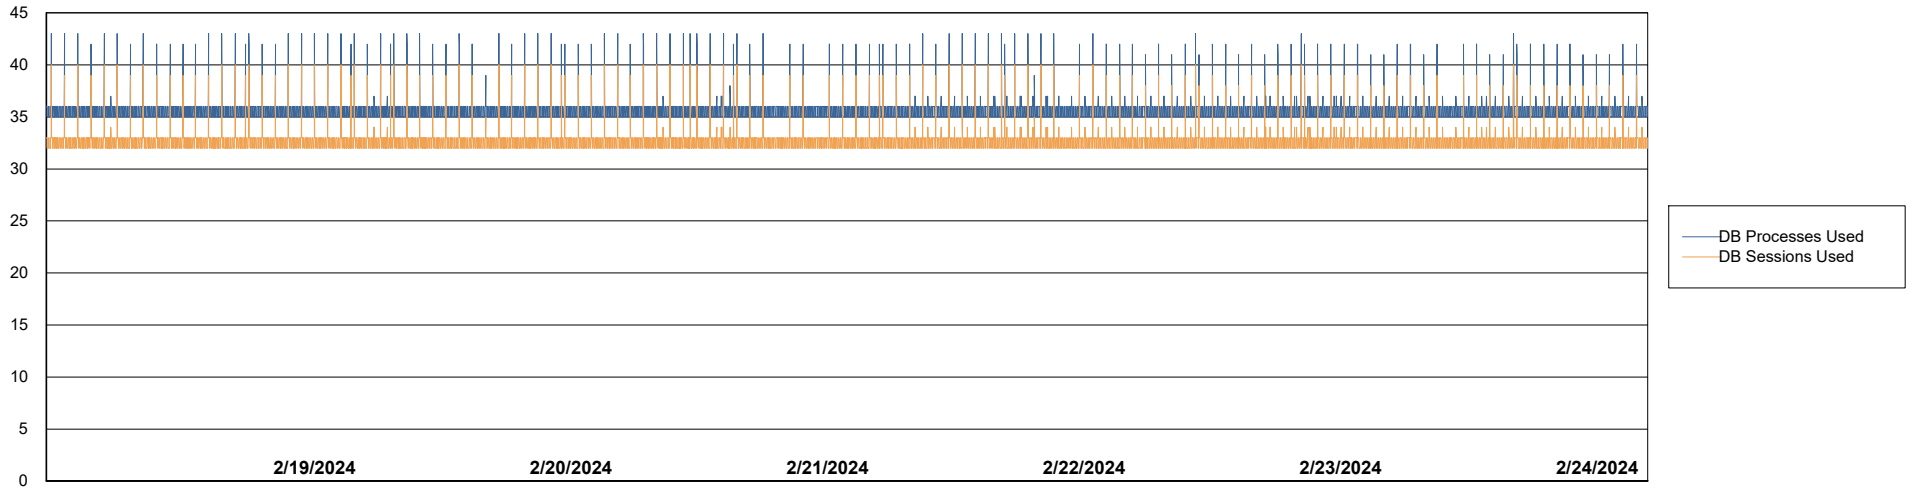

Database Performance ECL_PRD_ECLABS-TEST_HSBABS1

DB Processes Max 1,000