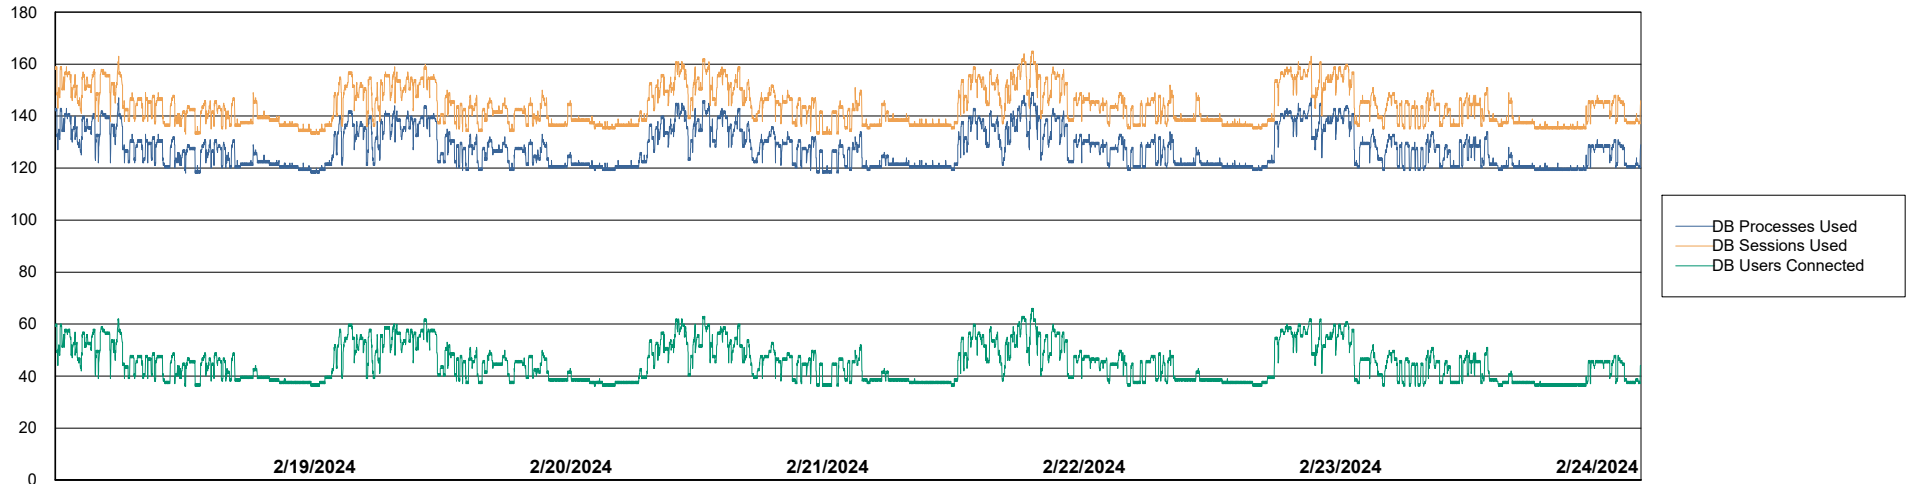

Database Performance ECL_PRD_ECLABS_ABS1