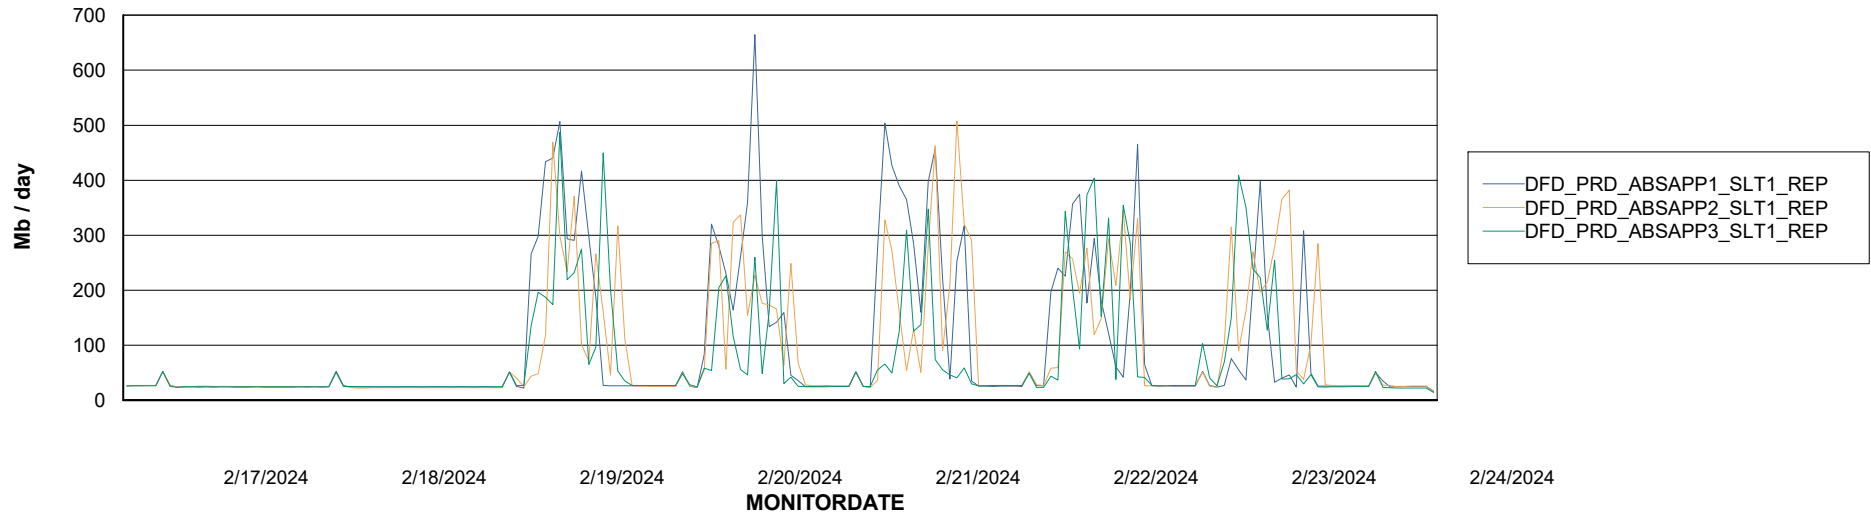

ABSSolute Application ReportServer Services

Avg memory used per ReportServer Service