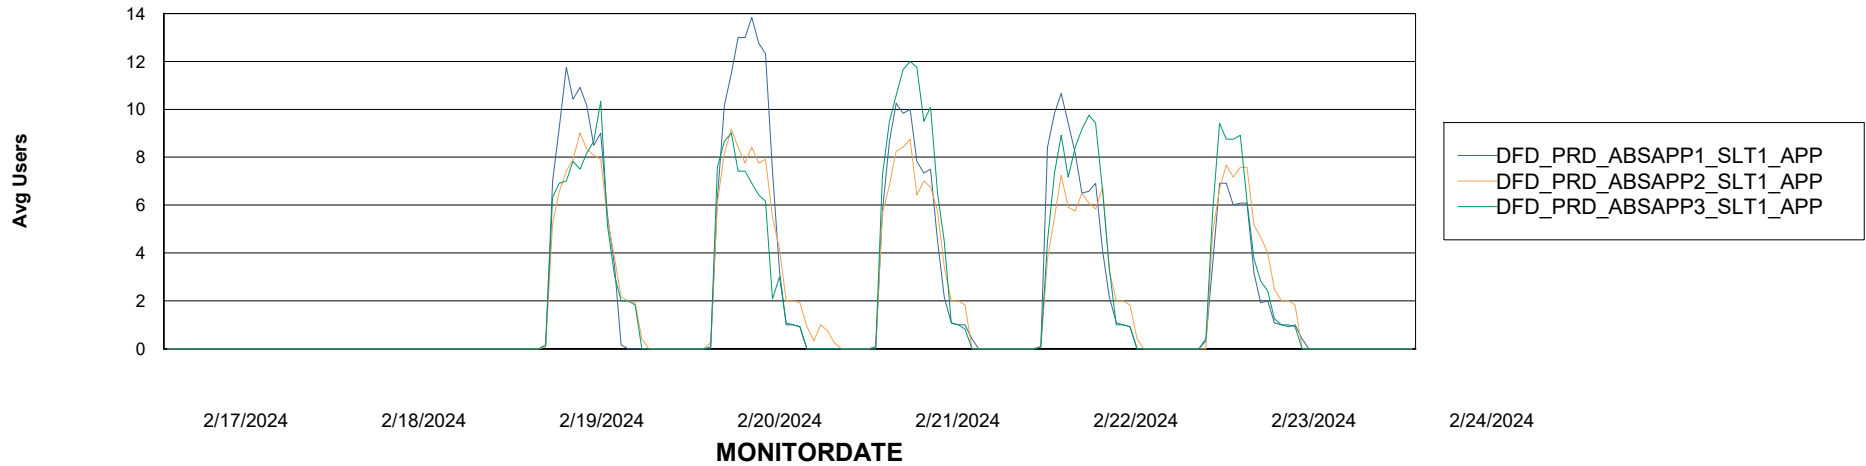

Avg users per day per ABS server