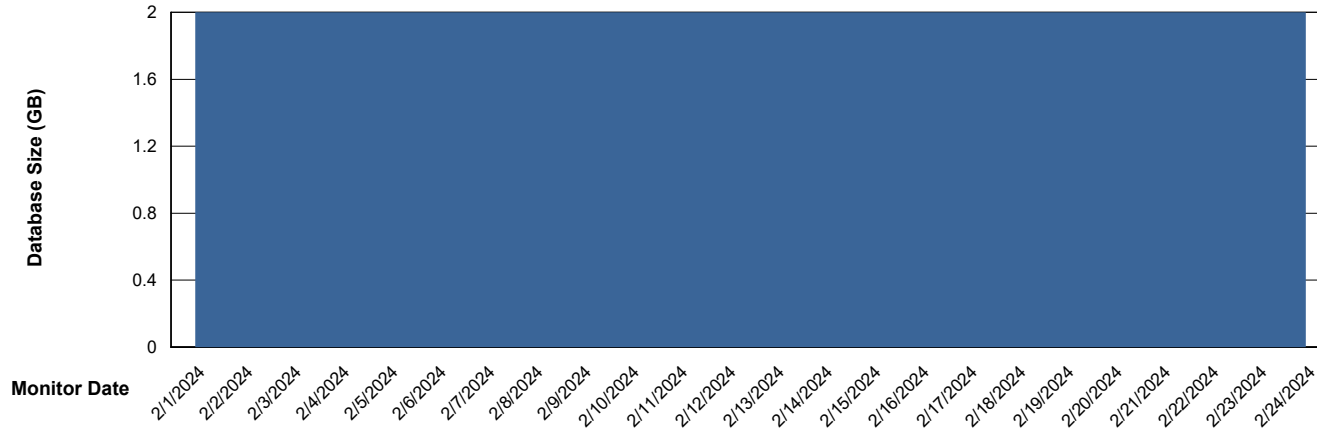

DATABASE SIZE DFD_PRD_S-S-ABSBI-V_ABS1

Database growth over last month