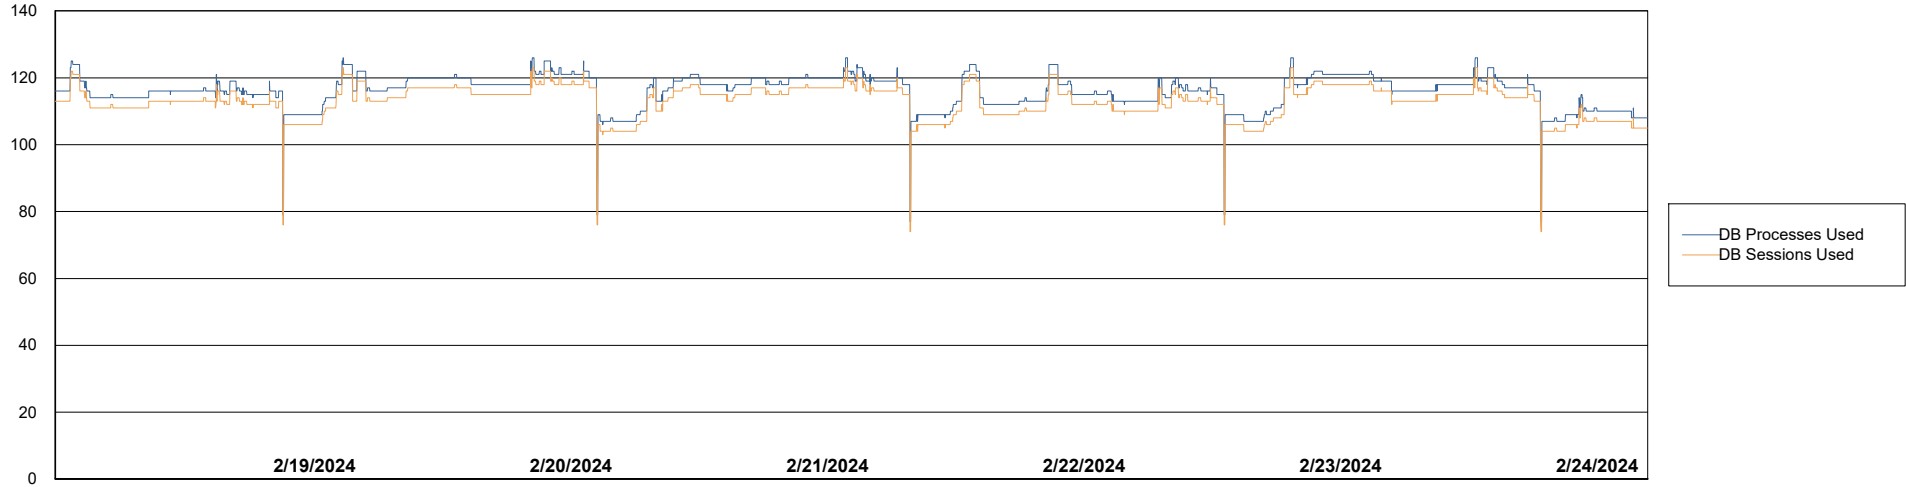

Database Performance DFD_PRD_S-S-ORACLE01-F_ABS1

DB Processes Max 600
DB Processes Max 4