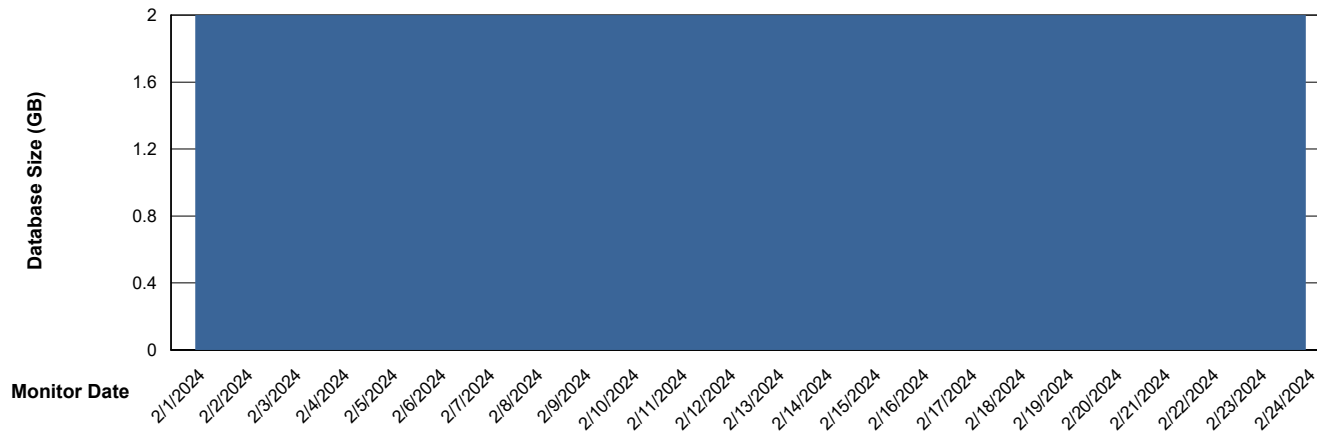

DATABASE SIZE DFD_PRD_S-S-ORACLE01-F_ABS1

Database growth over last month