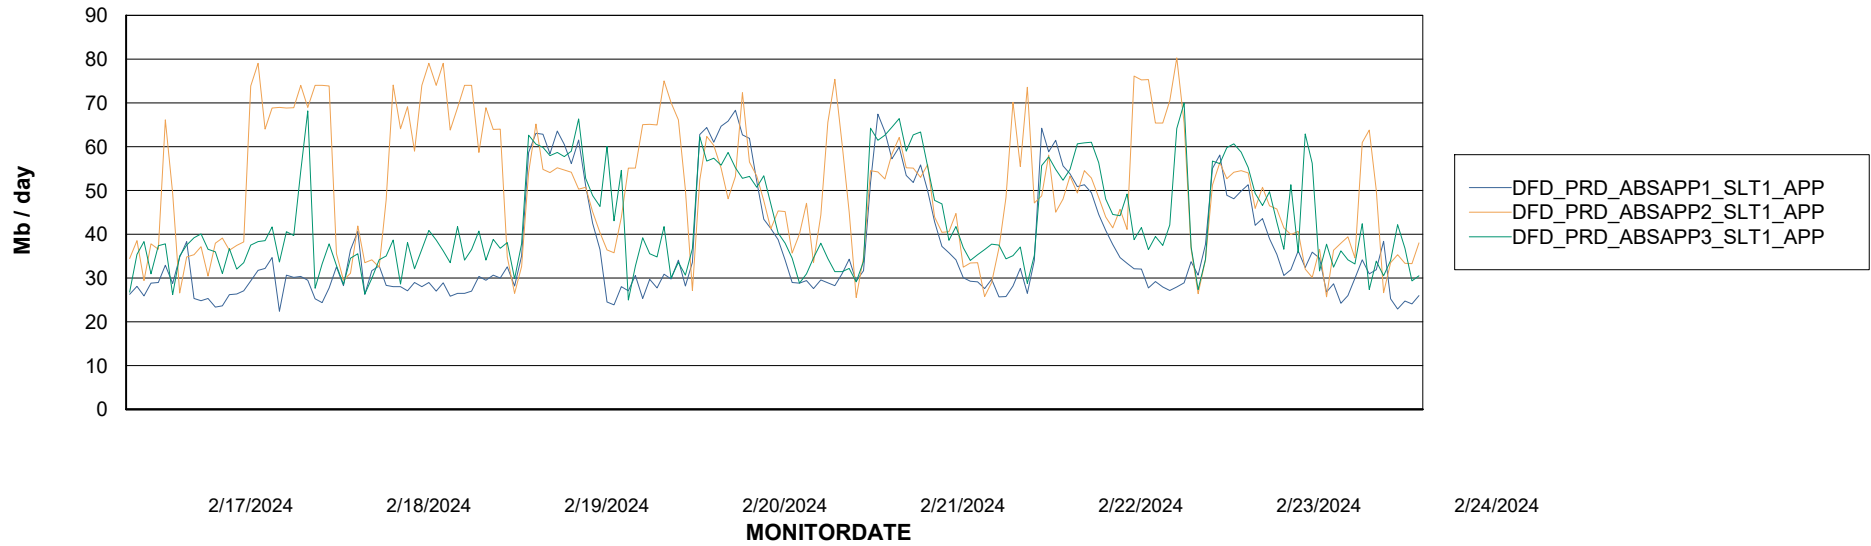

ABSSolute Application Server Services

Avg memory used per ABS Server Service