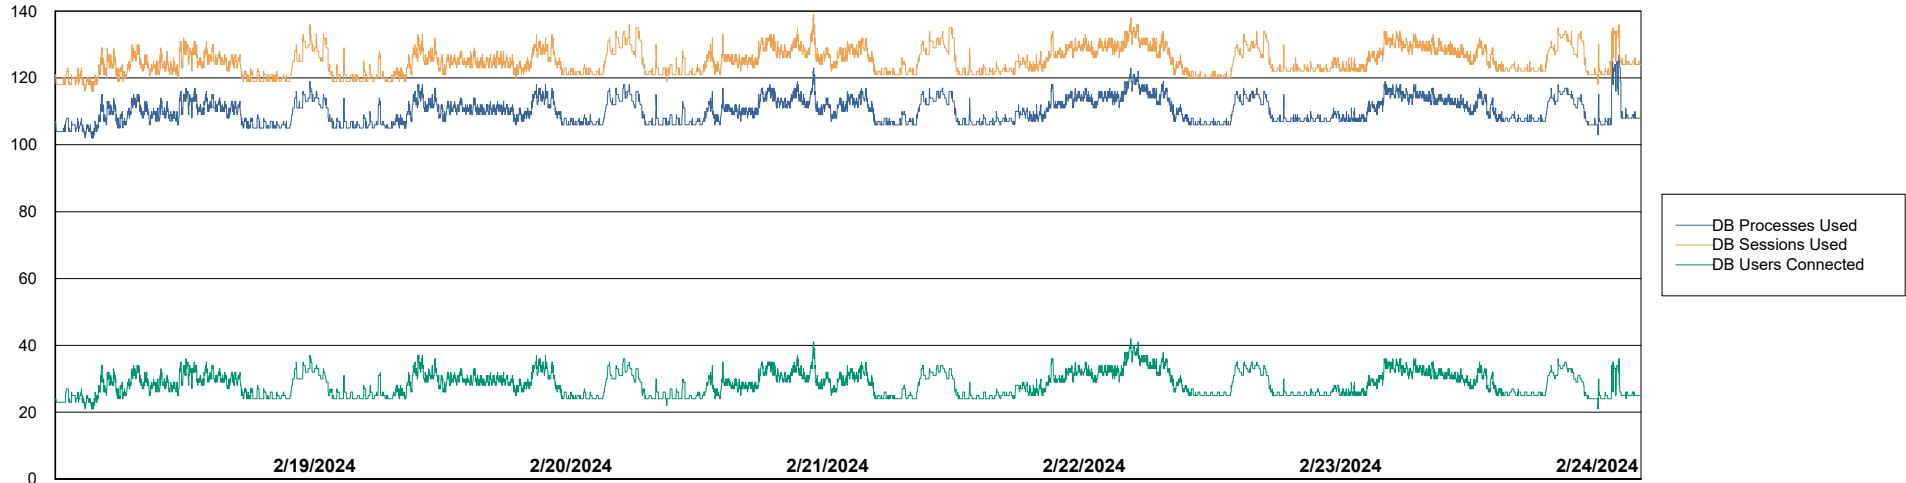

Database Performance CUS_PRD_ABSDB1_ABS1