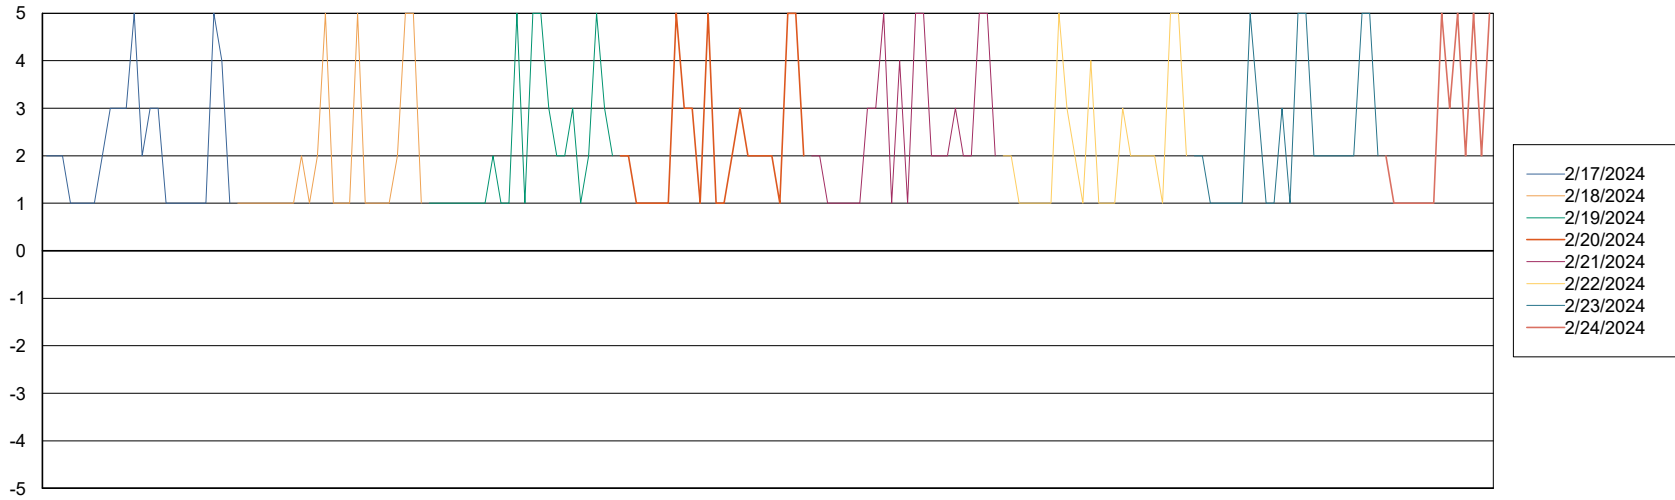

Recovery lag for last 7 days