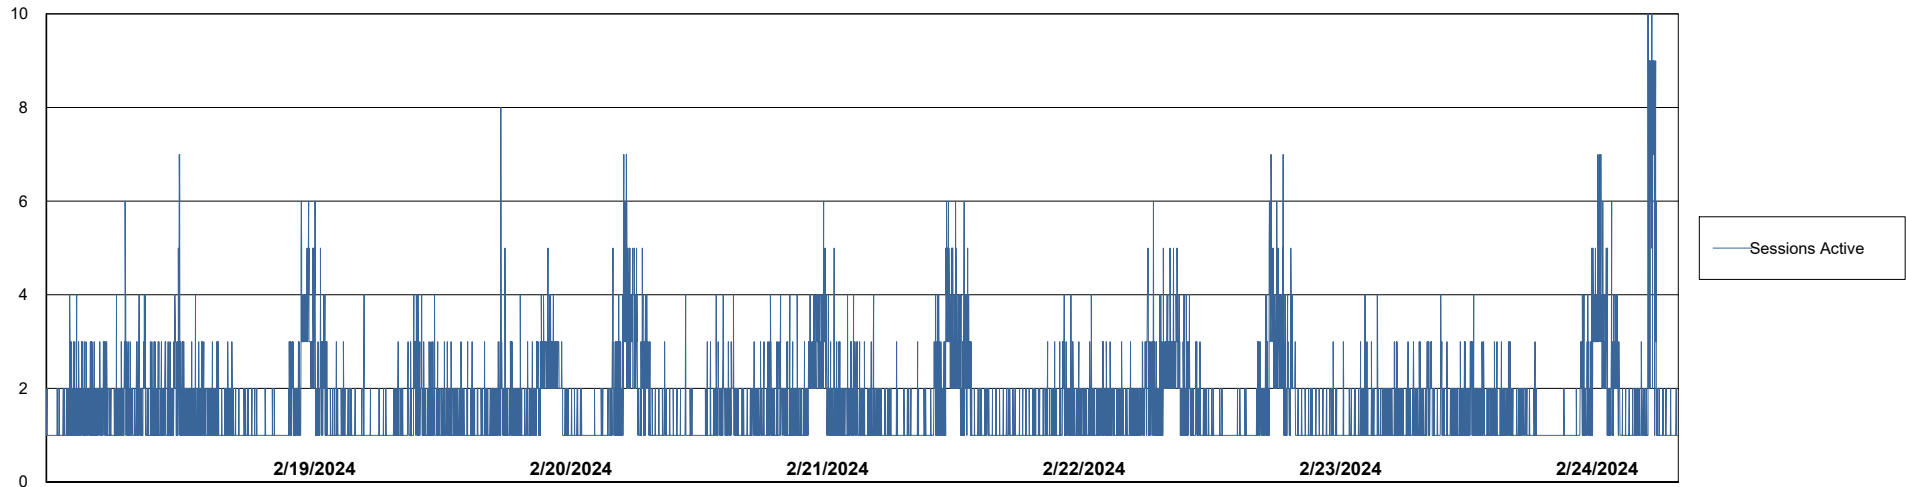

Database Performance CUS_PRD_ABSDB1_ABS1