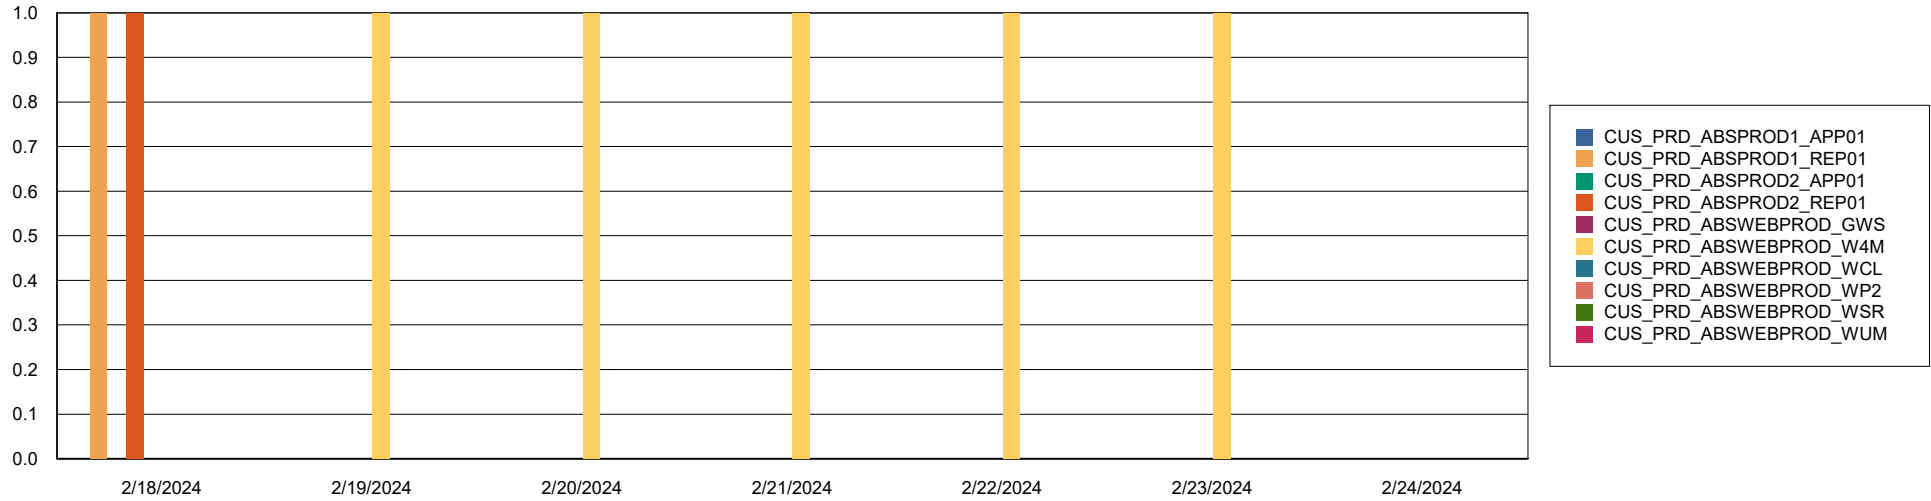

Disaster per ABS component