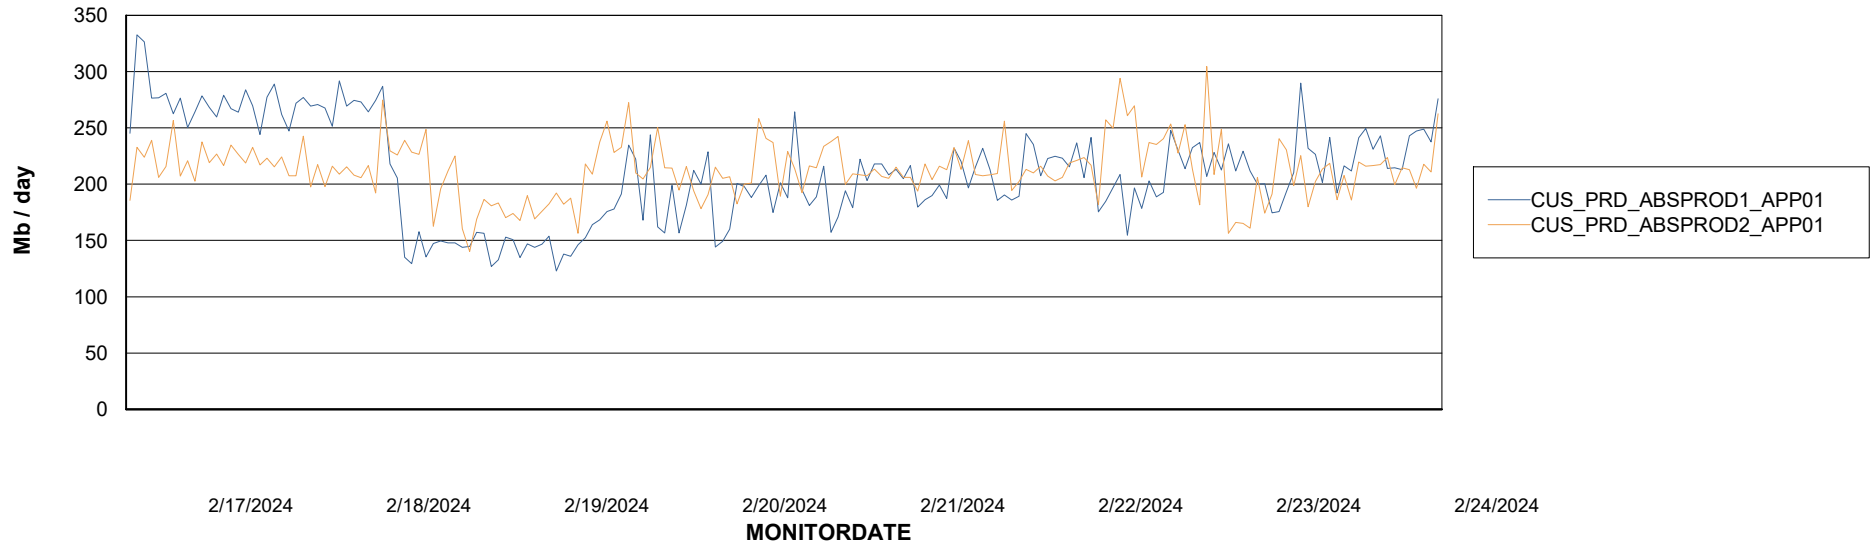

ABSSolute Application Server Services

Avg memory used per ABS Server Service