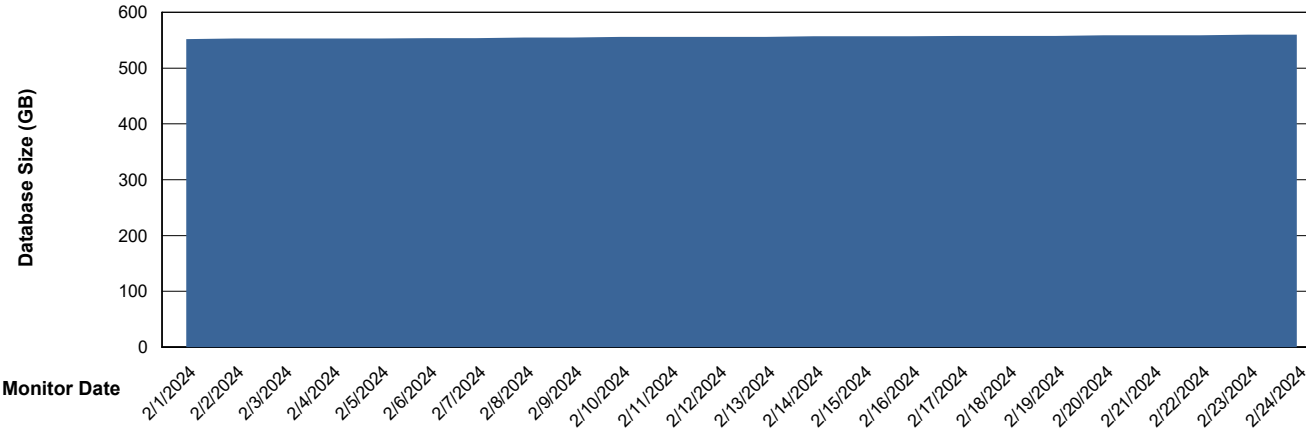

Database growth over last month

Database Tablespace CUS_PRD_ABSDB1_ABS1

Date	Tablespace Name	Filesize (Gb)	Usedsize (Gb)	Percentage free
2/24/2024	ABSDATA	254	210	17
	INDX	399	334	16
2/23/2024	ABSDATA	254	210	17
	INDX	399	334	16
2/22/2024	ABSDATA	254	210	17
	INDX	399	334	16
2/21/2024	ABSDATA	254	210	17
	INDX	399	334	16
2/20/2024	ABSDATA	254	210	17
	INDX	399	334	16
2/19/2024	ABSDATA	254	210	18
	INDX	399	333	16
2/18/2024	ABSDATA	254	209	18
	INDX	399	333	16