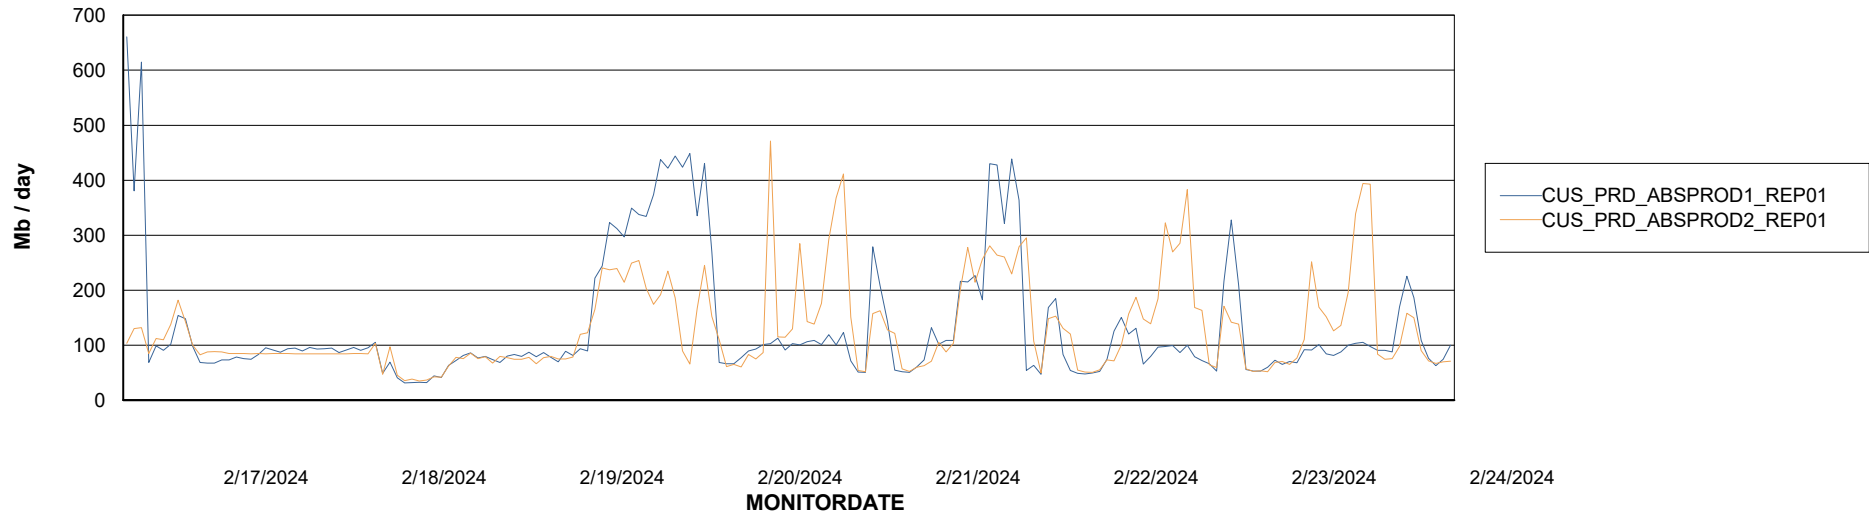

ABSSolute Application ReportServer Services

Avg memory used per ReportServer Service