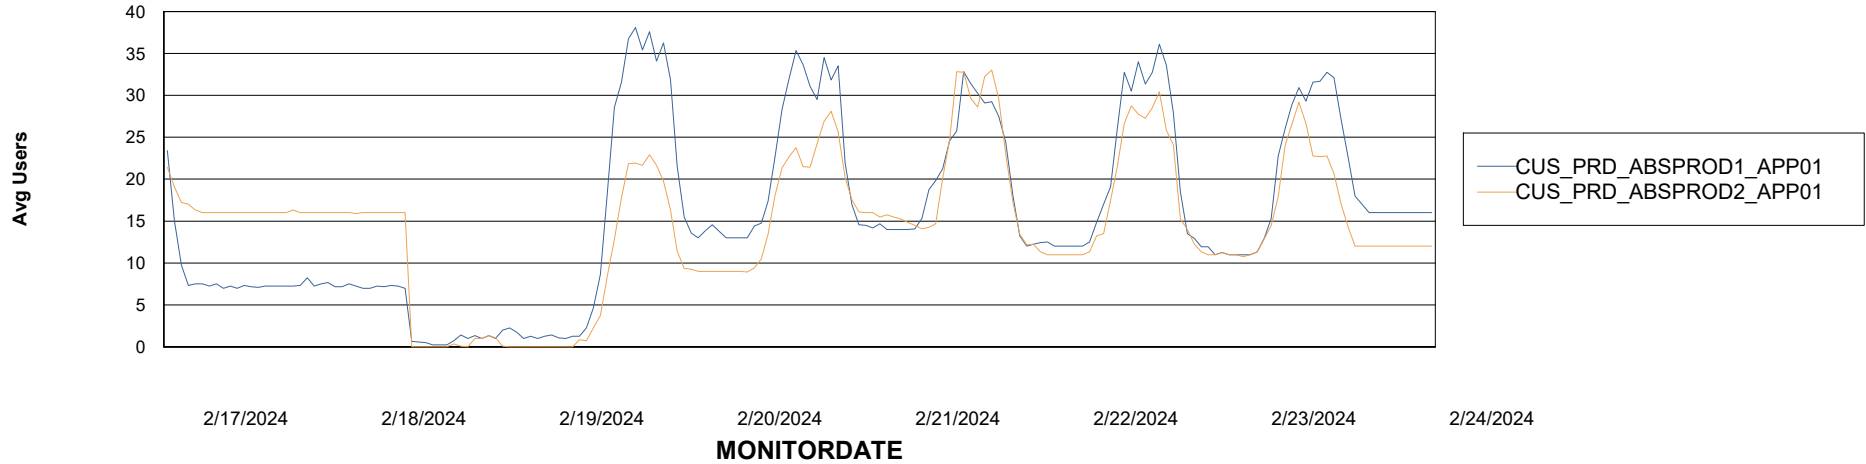

Avg users per day per ABS server