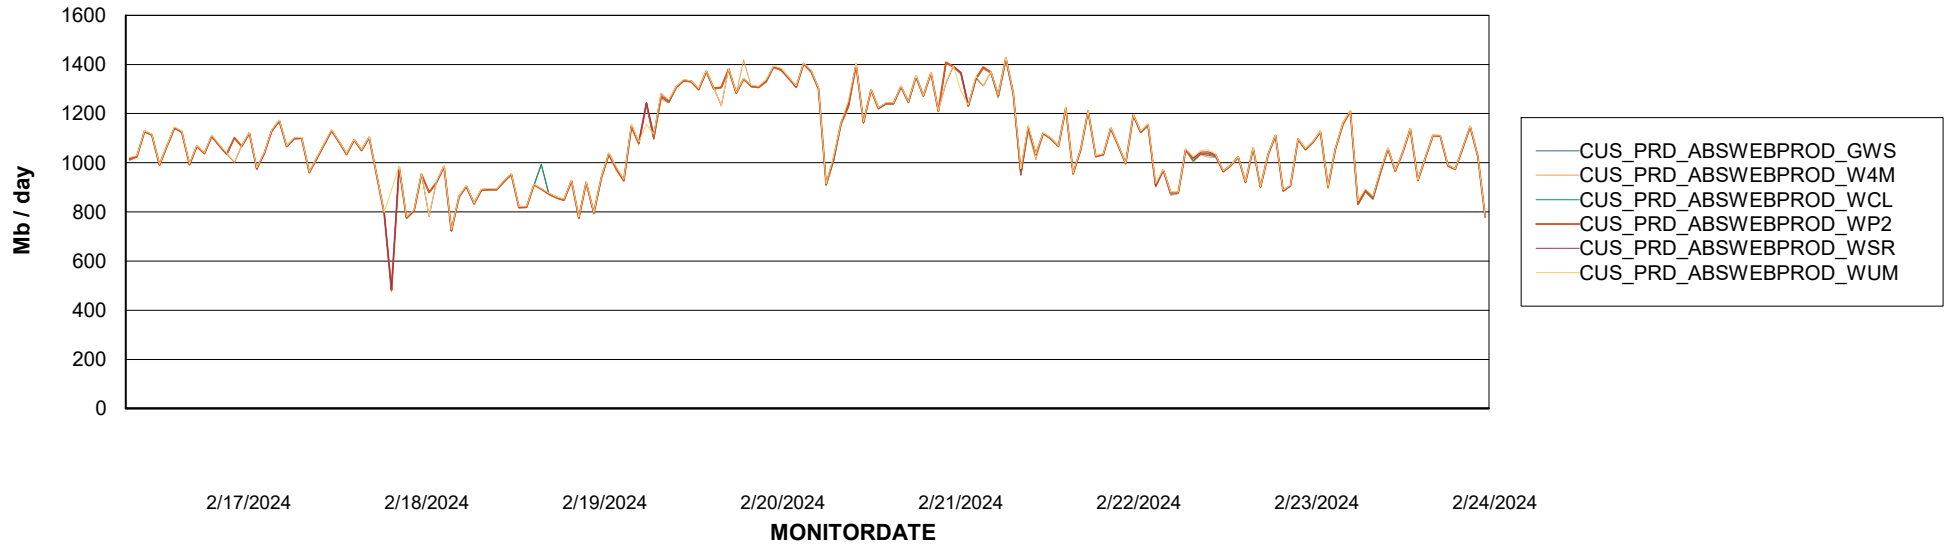

ABSSolute Web Component Services

Avg memory used per ABS Web component