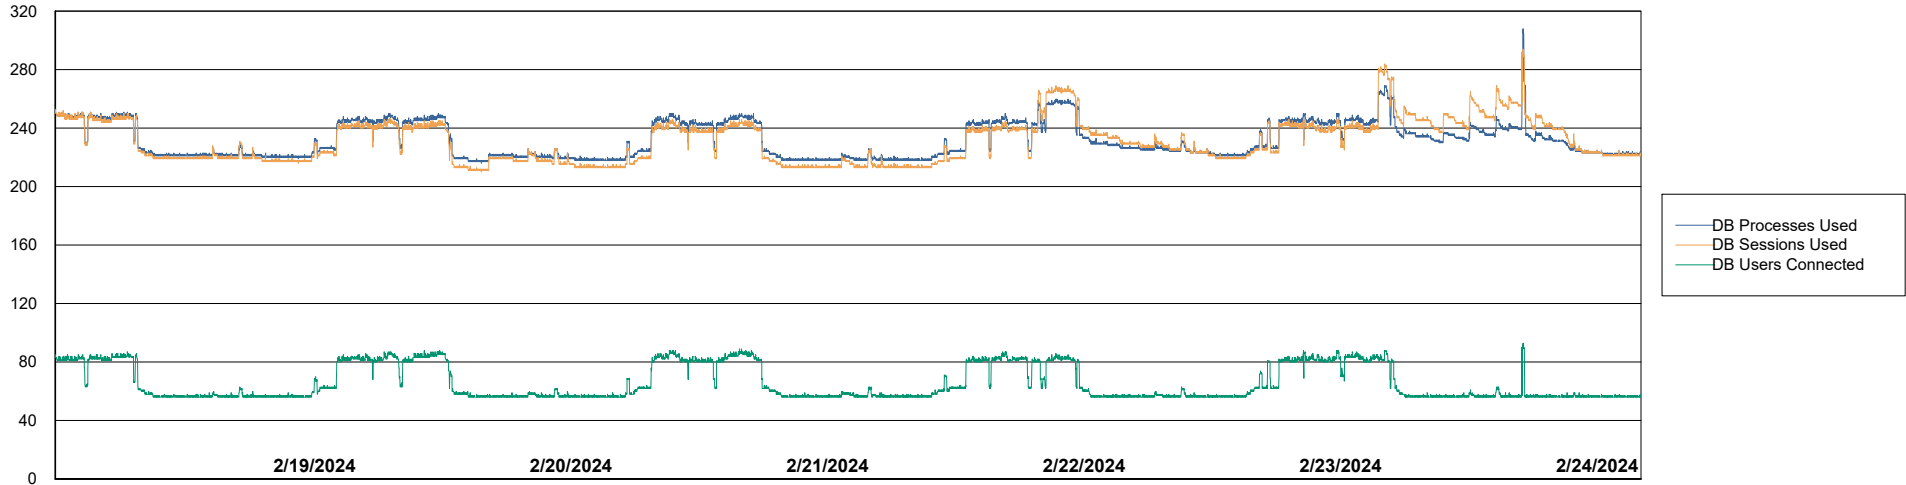

Database Performance CLO_PRD_CLO-ORA01_ABS1