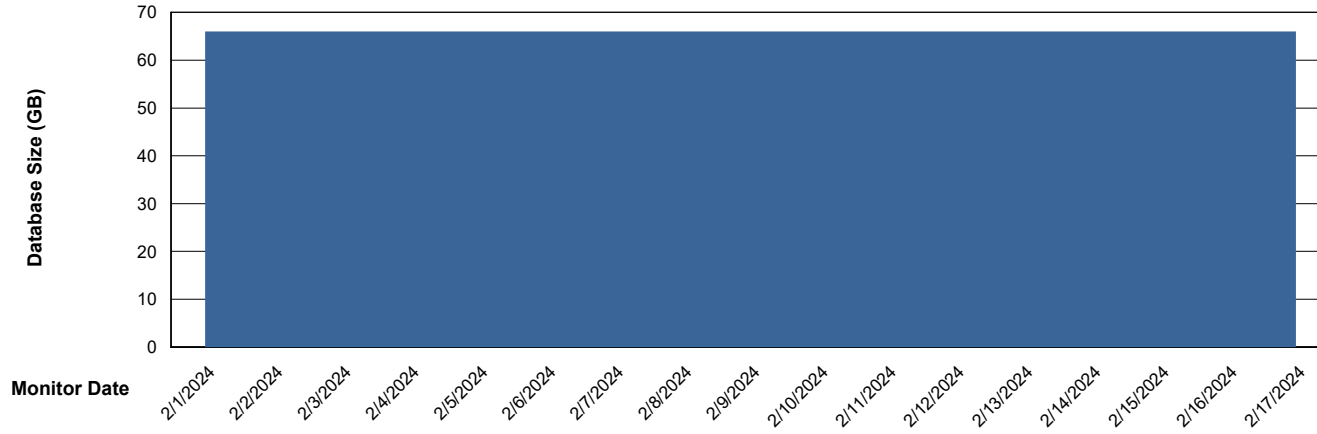

Weekly SLA Customer Report

Customer CIW Production
 Database ID 45

Harddisk Usage CIW_PRD_ORACLE8

	Free disk space on C: (%)	Total disk space on C: (Gb)	Used disk space on C: (Gb)	Free disk space on D: (%)	Total disk space on D: (Gb)	Used disk space on D: (Gb)	Free disk space on E: (%)	Total disk space on E: (Gb)	Used disk space on E: (Gb)
2/19/2024	88	700	83	75	700	176	100	831	1
2/18/2024	88	700	83	75	700	176	100	831	1

Harddisk Usage CIW_PRD_ORACLE9

	Free disk space on C: (%)	Total disk space on C: (Gb)	Used disk space on C: (Gb)	Free disk space on D: (%)	Total disk space on D: (Gb)	Used disk space on D: (Gb)	Free disk space on E: (%)	Total disk space on E: (Gb)	Used disk space on E: (Gb)
2/19/2024	87	701	91	65	700	247	98	830	17
2/18/2024	87	701	91	65	700	247	98	830	17

Weekly SLA Customer Report

Customer CIW Production
Database ID 45

DATABASE SIZE CIW_PRD_ORACLE8_ABS1

Database growth over last month

Weekly SLA Customer Report

Customer CIW Production
Database ID 45

Standby Database Health	CIW Production
-------------------------	----------------