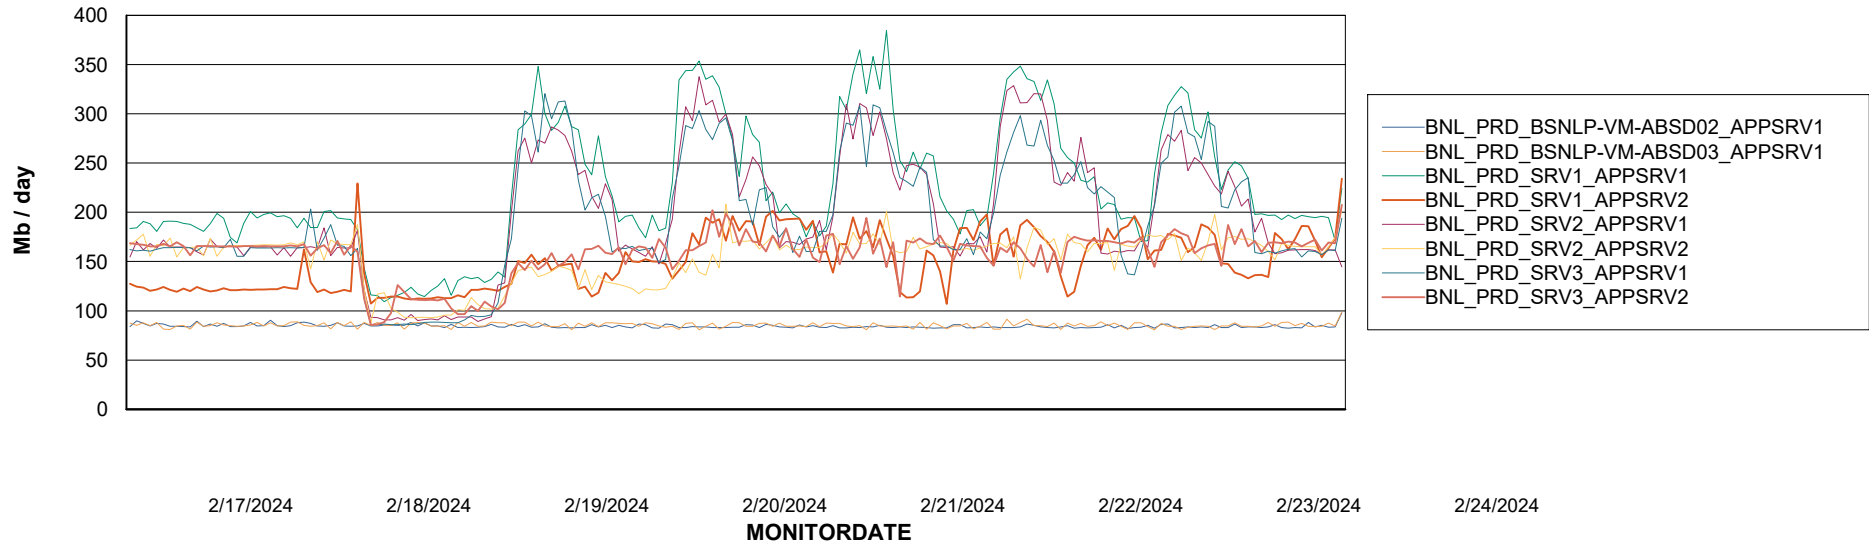

ABSSolute Application Server Services

Avg memory used per ABS Server Service