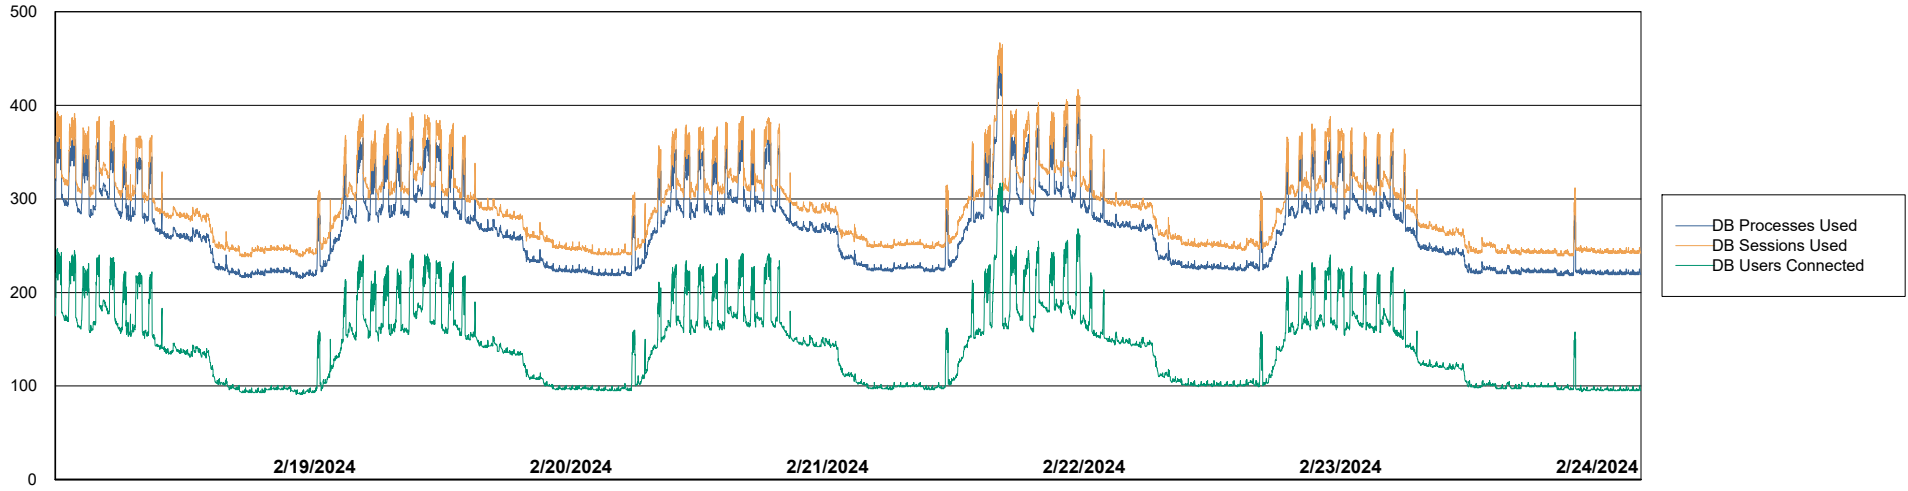

Harddisk Usage BNL_PRD_vm-absa03

	Free disk space on C: (%)	Total disk space on C: (Gb)	Used disk space on C: (Gb)	Free disk space on D: (%)	Total disk space on D: (Gb)	Used disk space on D: (Gb)	Free disk space on E: (%)	Total disk space on E: (Gb)	Used disk space on E: (Gb)
2/24/2024	69	127	39	33	127	85	92	64	5
2/23/2024	68	127	40	33	127	85	92	64	5
2/22/2024	68	127	40	33	127	85	92	64	5
2/21/2024	68	127	40	33	127	85	92	64	5
2/20/2024	68	127	40	33	127	85	92	64	5
2/19/2024	68	127	40	33	127	85	92	64	5
2/18/2024	68	127	40	33	127	84	92	64	5

Weekly SLA Customer Report

Customer BNL_Production
Database ID 83

Database Performance BNLDB_Production

Weekly SLA Customer Report

Customer BNL_Production
Database ID 83

Database Performance BNLDB_Standby

DB Processes Max 0
DB Processes Max 1,000
DB Processes Max 4