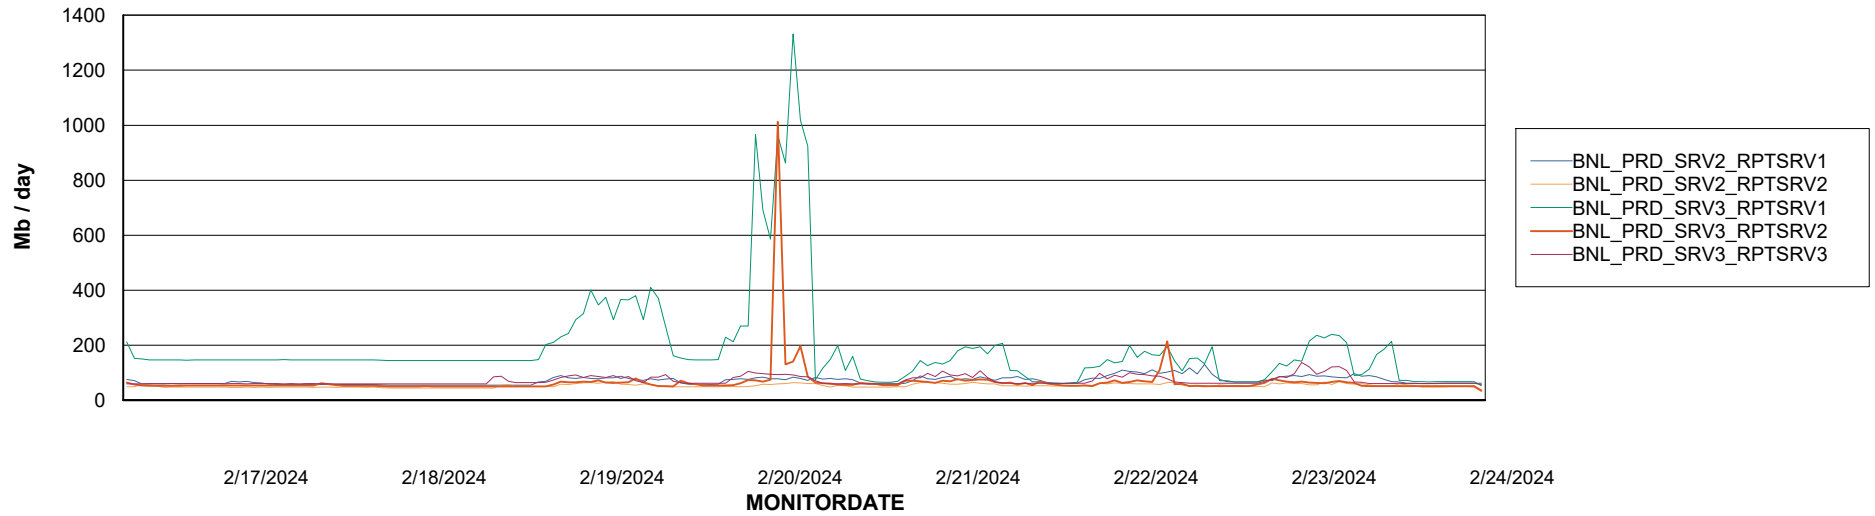

Avg memory used per ABS Server Service

Avg users per day per ABS server

Weekly SLA Customer Report

Customer BNL_Production
Database ID 83

ABSolute Web Component Services

Avg memory used per ReportServer Service