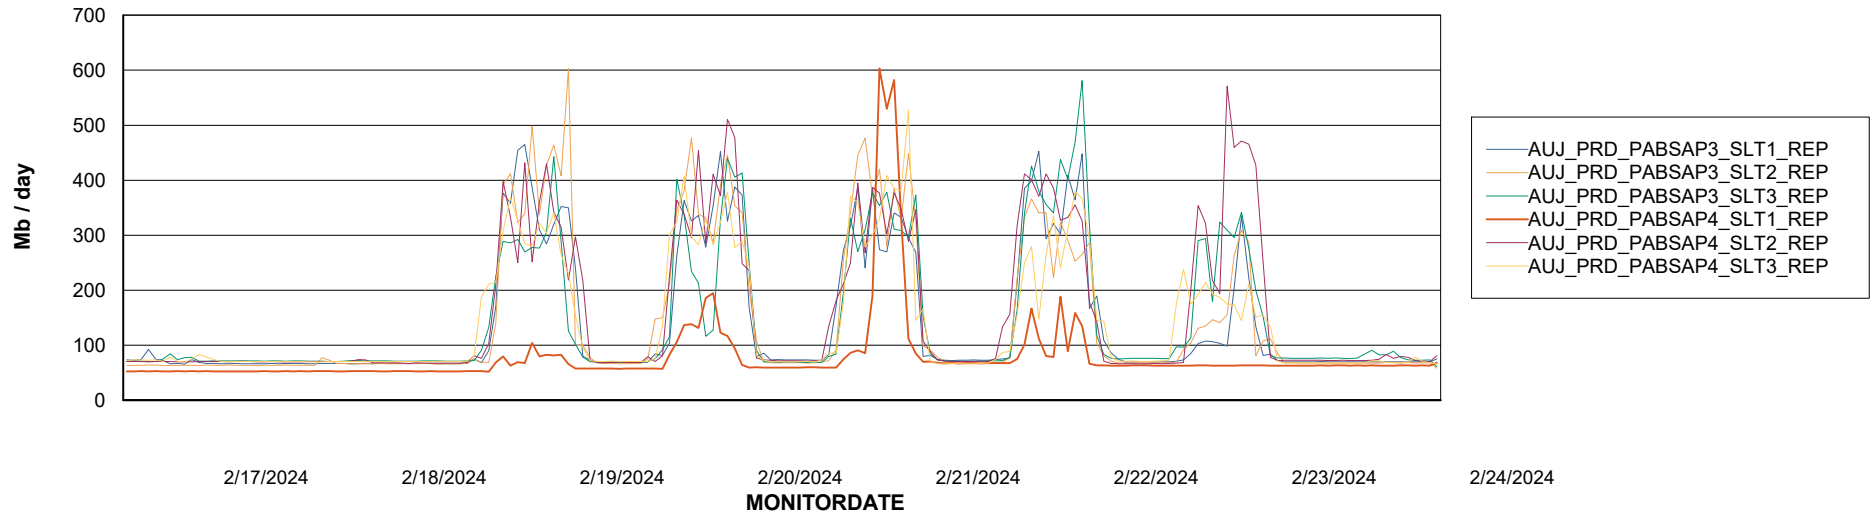

ABSSolute Application ReportServer Services

Avg memory used per ReportServer Service