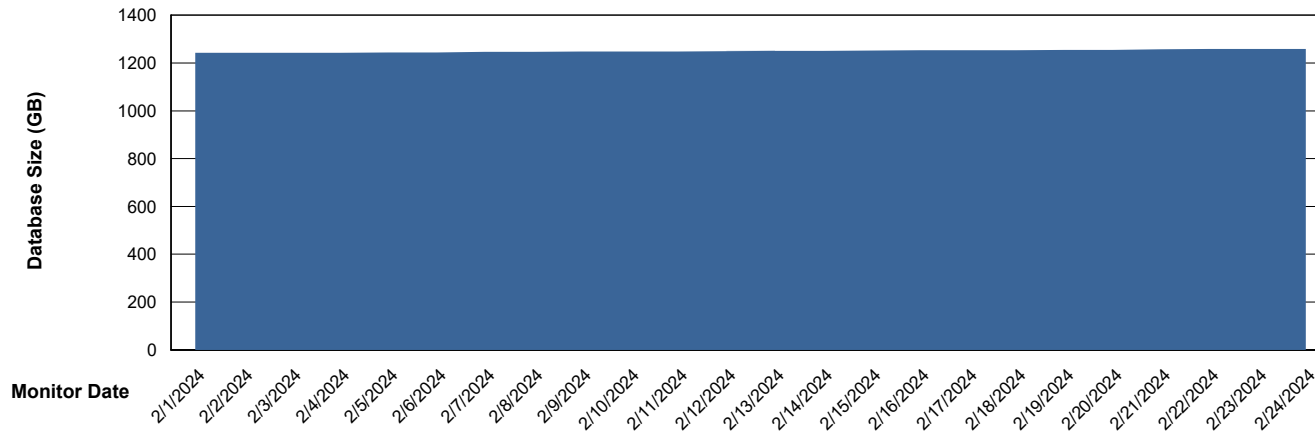

DATABASE SIZE AUJ_DB2_Primary

Database growth over last month