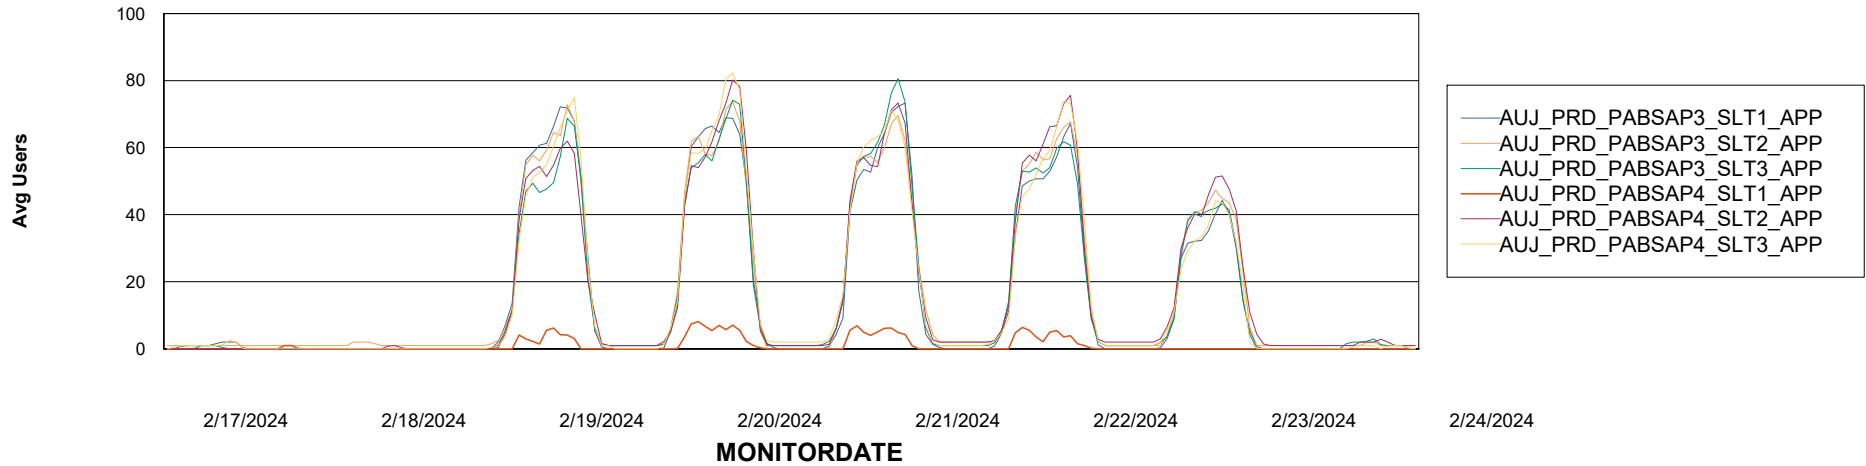

Avg users per day per ABS server