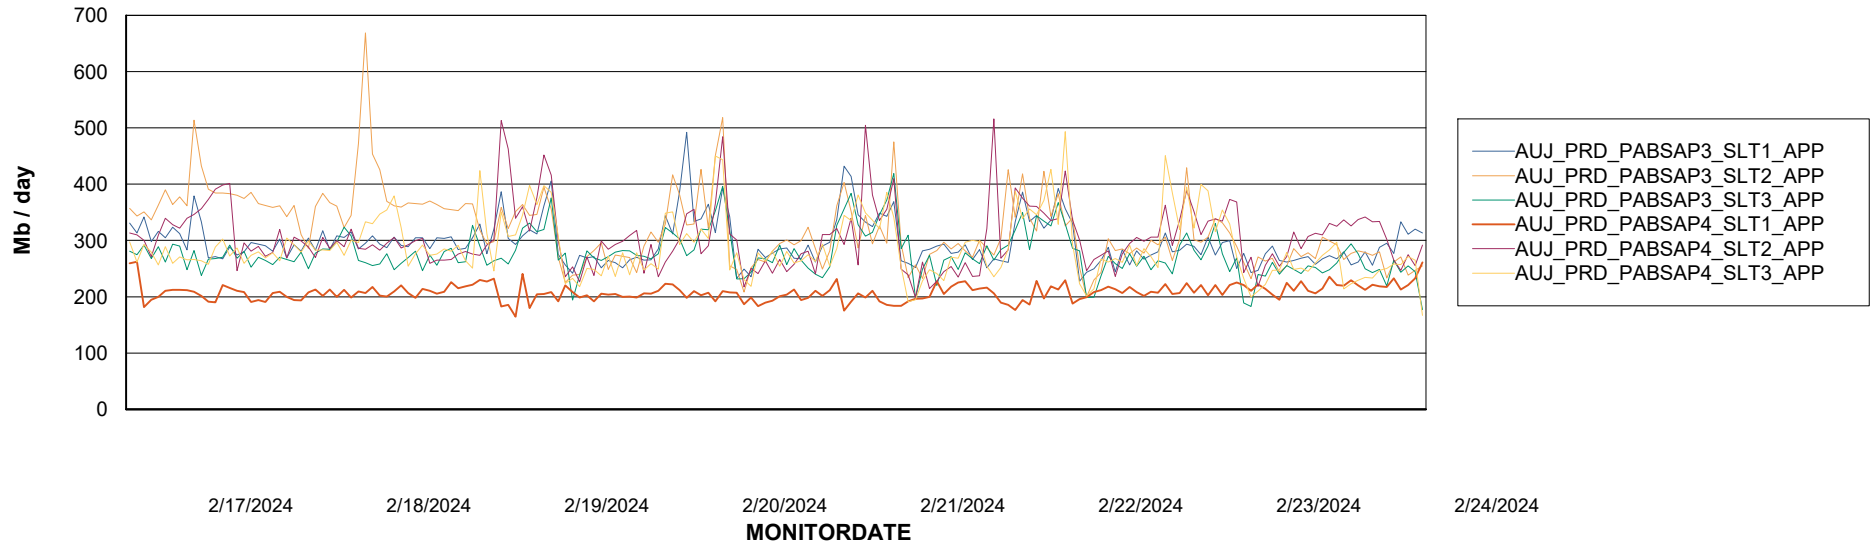

ABSSolute Application Server Services

Avg memory used per ABS Server Service