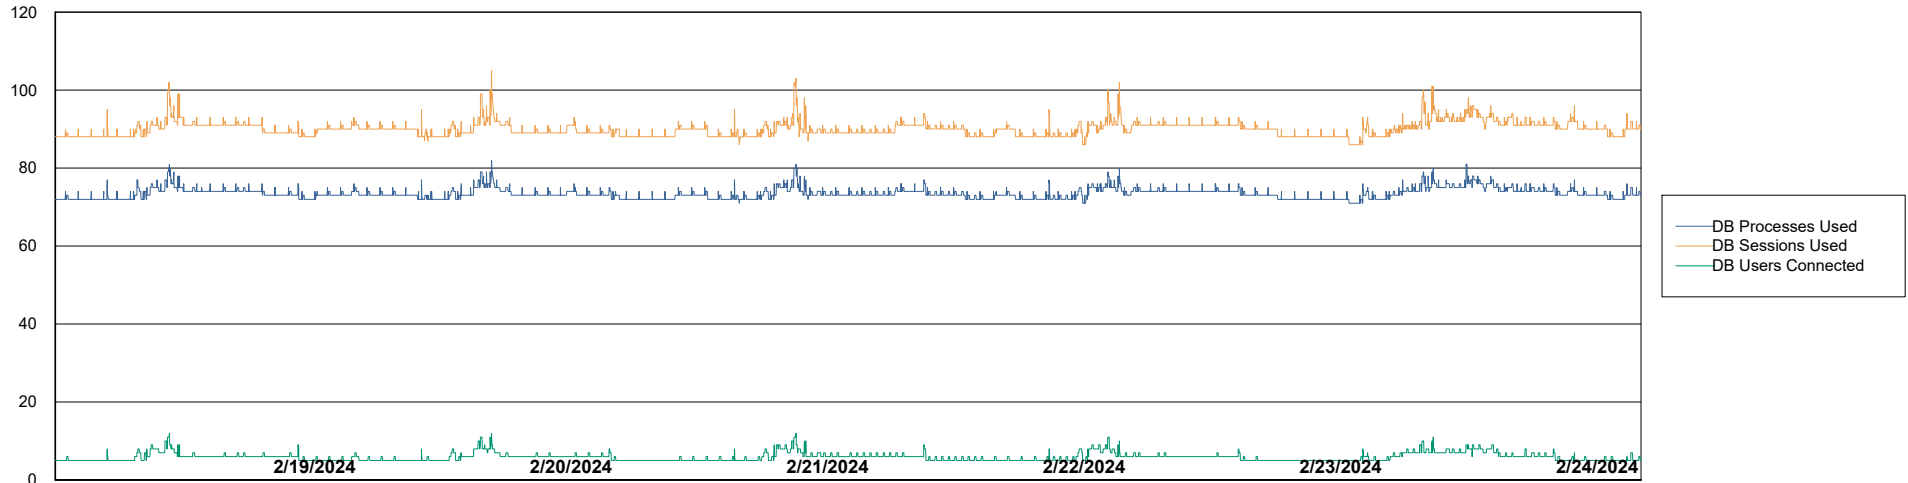

Database Performance AUJ_BI2_DB