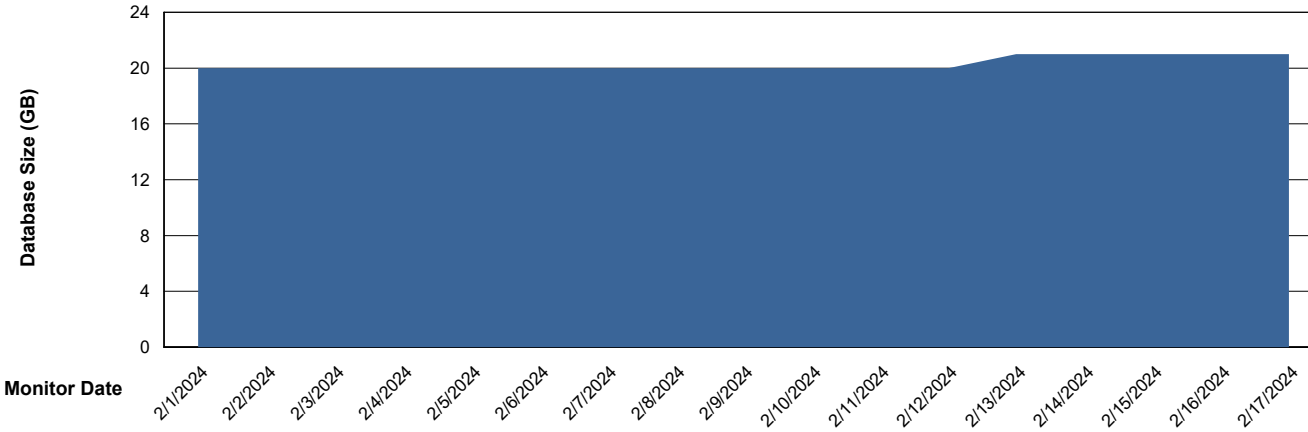

Database growth over last month

Database Tablespace XMX_PROD_ABSDB01_PRDB_ABS1

Date	Tablespace Name	Filesize (Gb)	Usedsize (Gb)	Percentage free
2/17/2024	ABSDATA	6	5	23
	INDX	8	0	100
2/16/2024	ABSDATA	6	5	23
	INDX	8	0	100
2/15/2024	ABSDATA	6	5	23
	INDX	8	0	100
2/14/2024	ABSDATA	6	5	24
	INDX	8	0	100
2/13/2024	ABSDATA	6	5	25
	INDX	8	0	100
2/12/2024	ABSDATA	6	4	25
	INDX	8	0	100
2/11/2024	ABSDATA	6	4	26
	INDX	8	0	100