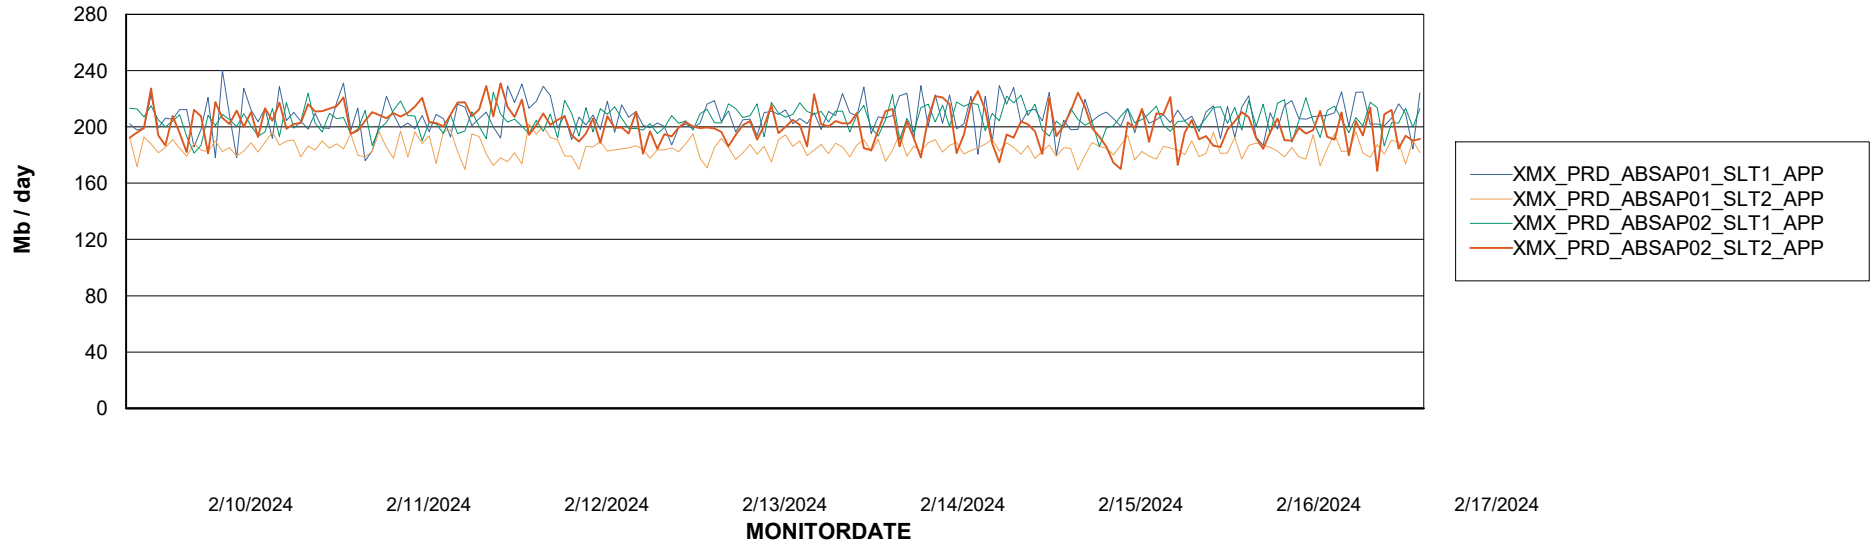

ABSSolute Application Server Services

Avg memory used per ABS Server Service