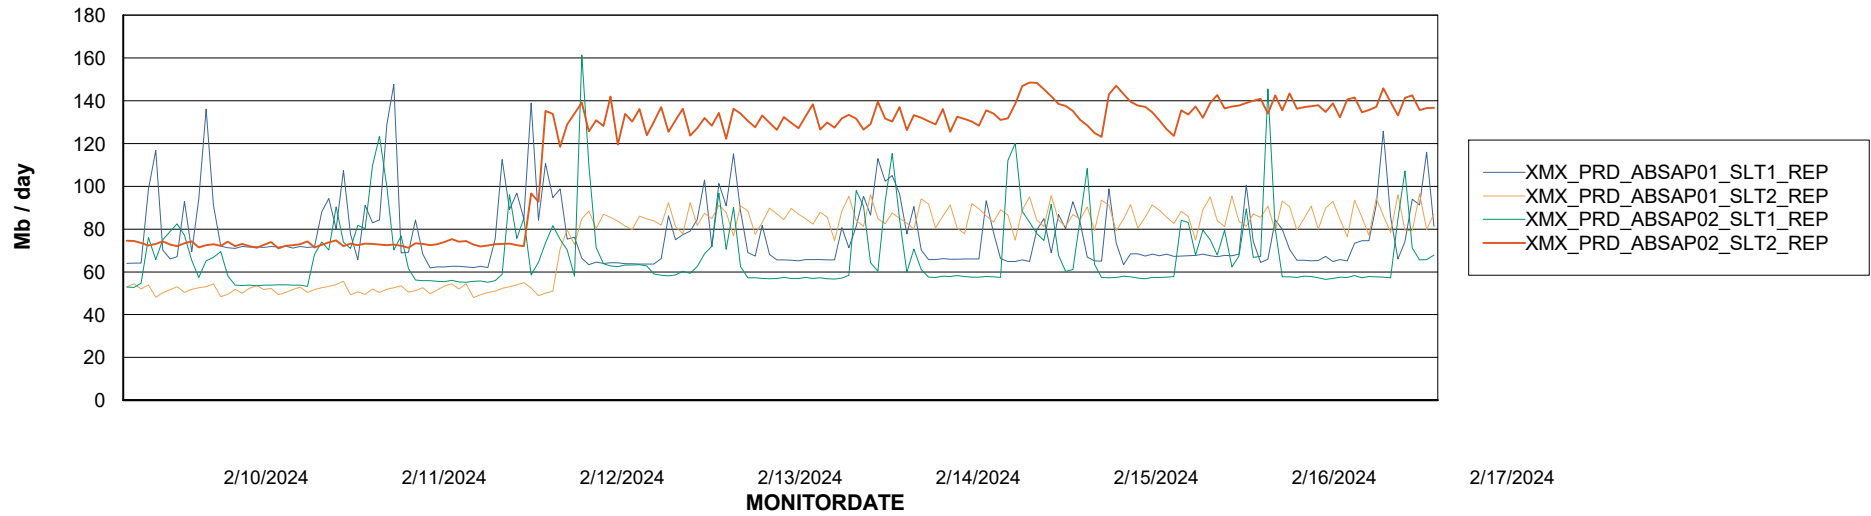

ABSSolute Application ReportServer Services

Avg memory used per ReportServer Service