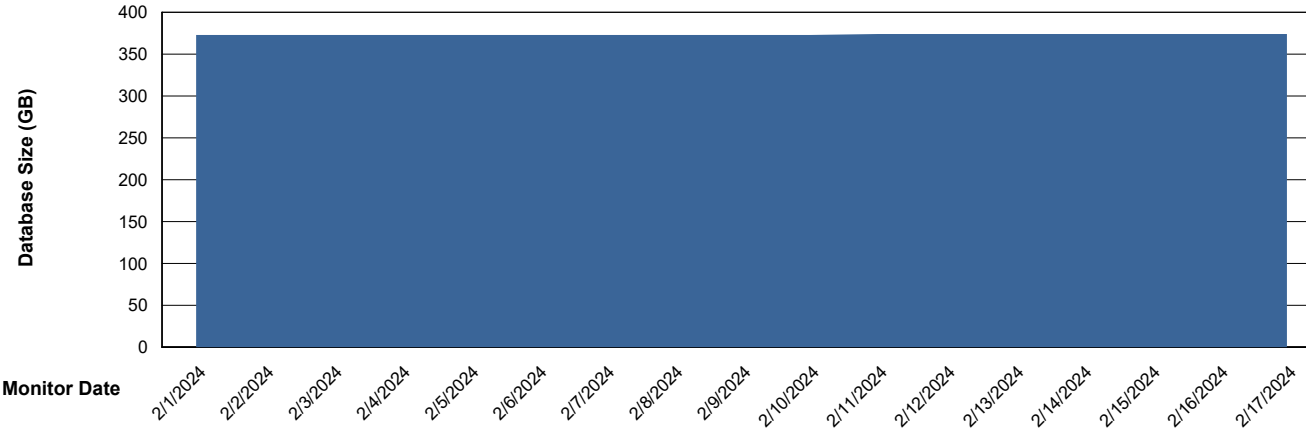

DB Processes Max 300

Weekly SLA Customer Report

Customer VEN_Production
 Database ID 35

DATABASE SIZE VENDB_Production_ABS1

Database growth over last month

Database Tablespace VENDB_Production_ABS1

Date	Tablespace Name	Filesize (Gb)	Usedsize (Gb)	Percentage free
2/17/2024	ABSDATA	224	187	16
	INDX	216	175	19
2/16/2024	ABSDATA	224	187	16
	INDX	216	175	19
2/15/2024	ABSDATA	224	187	16
	INDX	216	175	19
2/14/2024	ABSDATA	224	187	17
	INDX	216	175	19
2/13/2024	ABSDATA	224	187	17
	INDX	216	175	19
2/12/2024	ABSDATA	224	187	17
	INDX	216	175	19
2/11/2024	ABSDATA	224	187	17
	INDX	216	175	19

Weekly SLA Customer Report

Customer VEN_Production
Database ID 35

Standby Database Health VEN_Production

Recovery lag for last 7 days