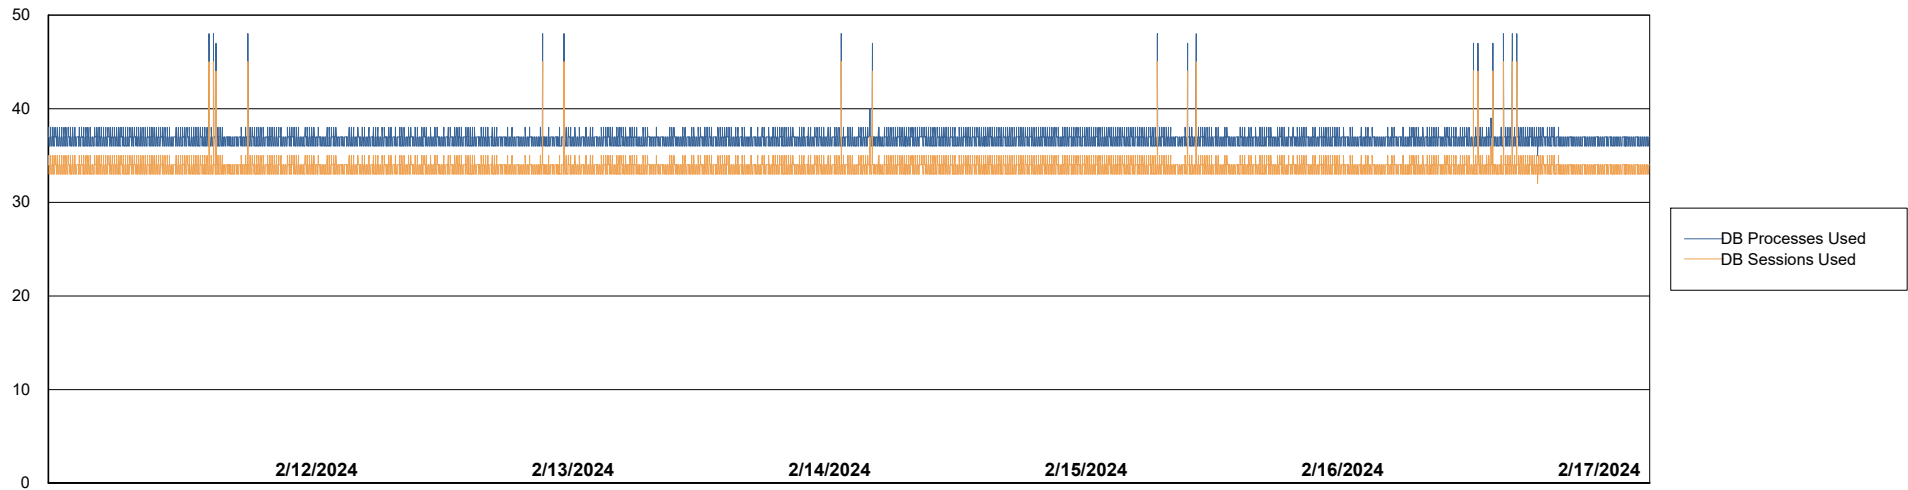

Weekly SLA Customer Report

Customer VEN_Production
Database ID 35

Database Performance VENDB_Production_ABS1

Weekly SLA Customer Report

Customer VEN_Production
Database ID 35

Database Performance VENDB_Standby_ABS1_SB

DB Processes Max 300

Weekly SLA Customer Report

Customer VEN_Production
 Database ID 35

DATABASE SIZE VENDB_Production_ABS1

Database growth over last month

Database Tablespace VENDB_Production_ABS1

Date	Tablespace Name	Filesize (Gb)	Usedsize (Gb)	Percentage free
2/17/2024	ABSDATA	224	187	16
	INDX	216	175	19
2/16/2024	ABSDATA	224	187	16
	INDX	216	175	19
2/15/2024	ABSDATA	224	187	16
	INDX	216	175	19
2/14/2024	ABSDATA	224	187	17
	INDX	216	175	19
2/13/2024	ABSDATA	224	187	17
	INDX	216	175	19
2/12/2024	ABSDATA	224	187	17
	INDX	216	175	19
2/11/2024	ABSDATA	224	187	17
	INDX	216	175	19