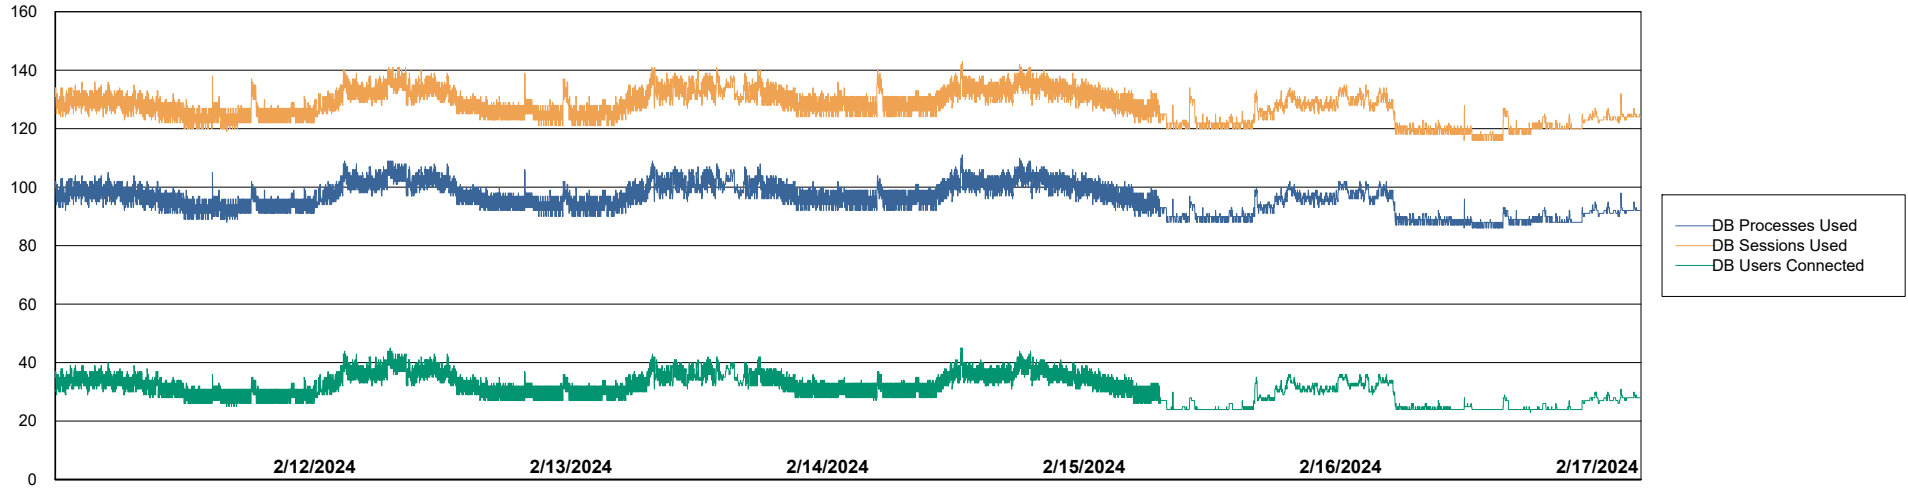

Harddisk Usage VEN_PRD_VENABS07_SB-DB

	Free disk space on C: (%)	Total disk space on C: (Gb)	Used disk space on C: (Gb)	Free disk space on D: (%)	Total disk space on D: (Gb)	Used disk space on D: (Gb)	Free disk space on E: (%)	Total disk space on E: (Gb)	Used disk space on E: (Gb)
2/17/2024	37	102	64	18	1,000	824	86	400	56
2/16/2024	37	102	64	18	1,000	824	60	400	159
2/15/2024	37	102	65	18	1,000	824	58	400	169
2/14/2024	37	102	64	18	1,000	824	59	400	166
2/13/2024	37	102	64	18	1,000	823	82	400	70
2/12/2024	37	102	64	18	1,000	823	88	400	49
2/11/2024	37	102	64	18	1,000	823	87	400	50

Weekly SLA Customer Report

Customer VEN_Production
Database ID 35

Database Performance VENDB_Production_ABS1

Weekly SLA Customer Report

Customer VEN_Production
Database ID 35

Database Performance VENDB_Standby_ABS1_SB