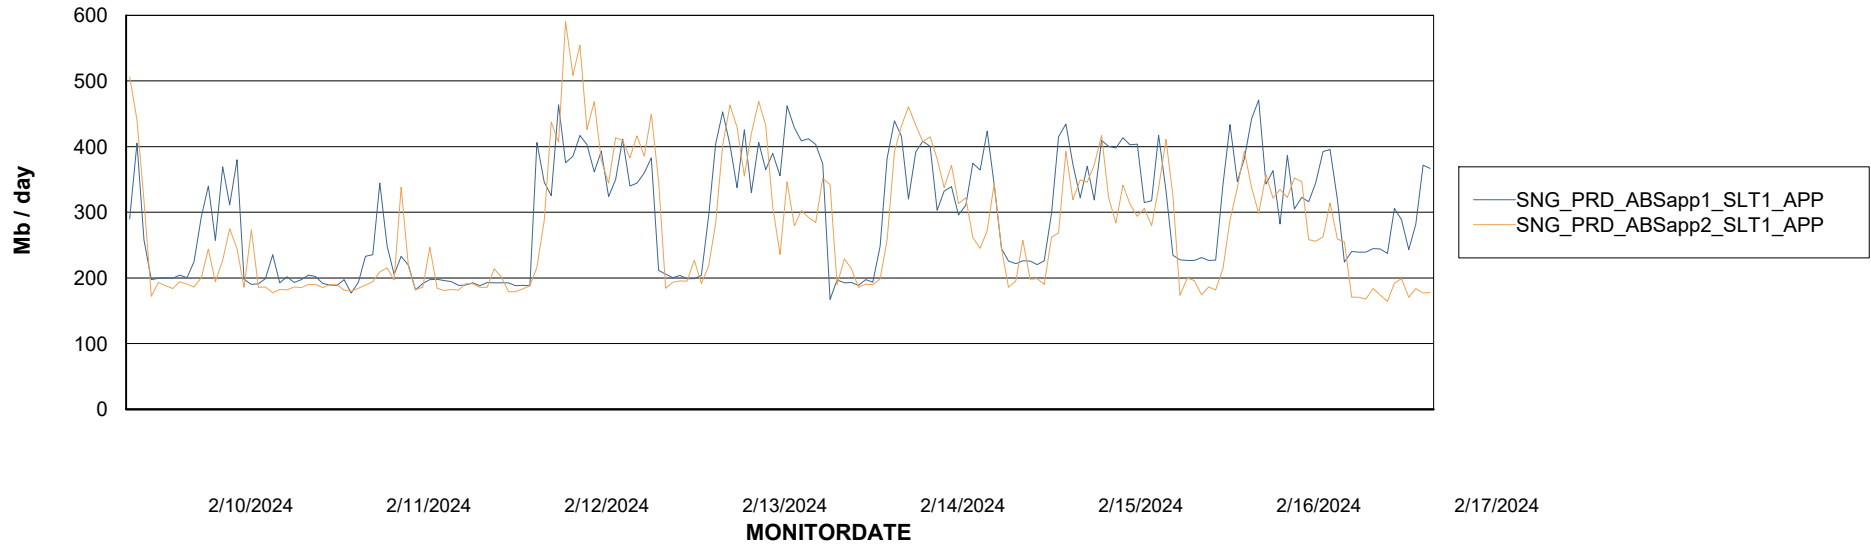

Date	Tablespace Name	Filesize (Gb)	Usedsize (Gb)	Percentage free
2/17/2024	ABSDATA	54	42	21
	INDX	146	116	21
2/16/2024	ABSDATA	54	42	21
	INDX	146	116	21
2/15/2024	ABSDATA	54	42	22
	INDX	146	116	21
2/14/2024	ABSDATA	54	42	22
	INDX	146	116	21
2/13/2024	ABSDATA	54	42	22
	INDX	146	116	21
2/12/2024	ABSDATA	54	42	22
	INDX	146	116	21
2/11/2024	ABSDATA	54	42	22
	INDX	146	116	21

Weekly SLA Customer Report

Customer SNG_Production
Database ID 70

ABSSolute Application Server Services

Avg memory used per ABS Server Service

Avg users per day per ABS server

Weekly SLA Customer Report

Customer SNG_Production
Database ID 70