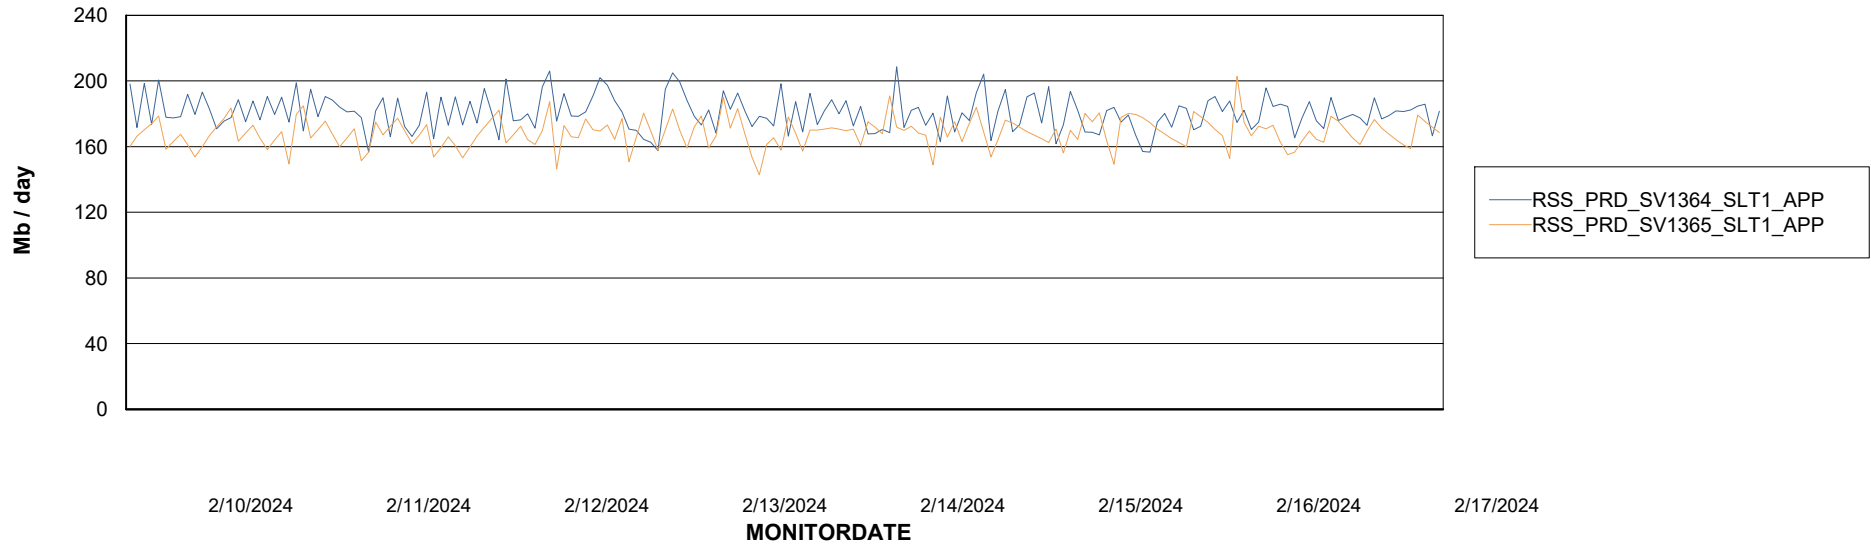

ABSSolute Application Server Services

Avg memory used per ABS Server Service