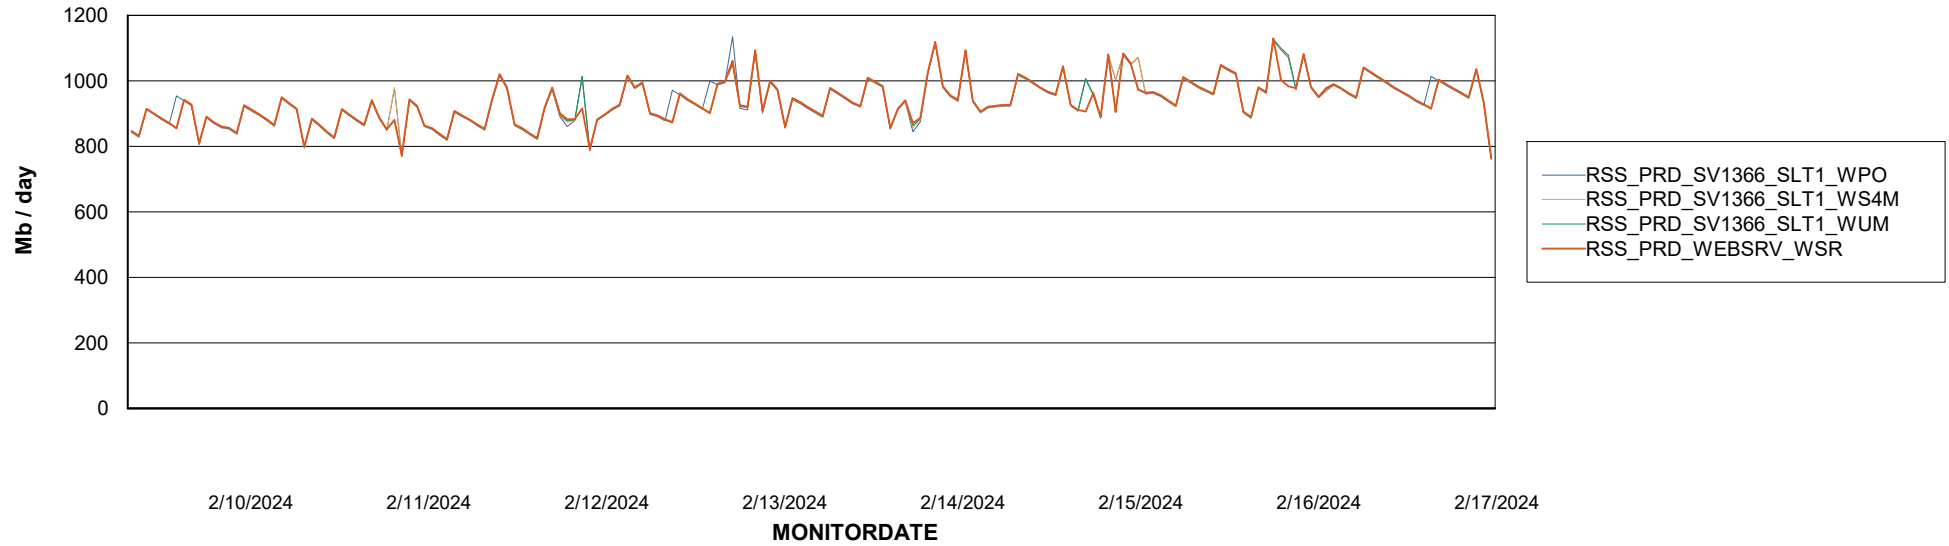

ABSSolute Web Component Services

Avg memory used per ABS Web component