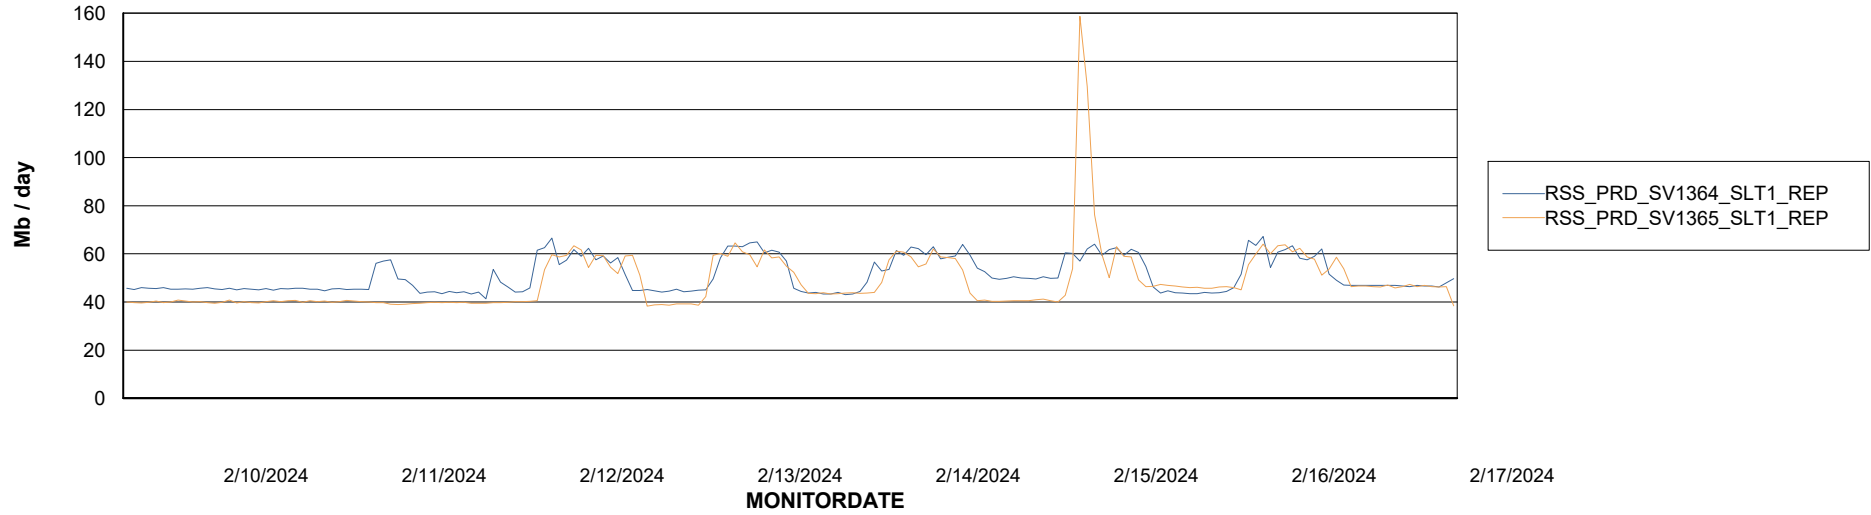

Avg memory used per ABS Server Service

Avg users per day per ABS server

Weekly SLA Customer Report

Customer RSS Production
Database ID 52

ABSSolute Application ReportServer Services

Avg memory used per ReportServer Service