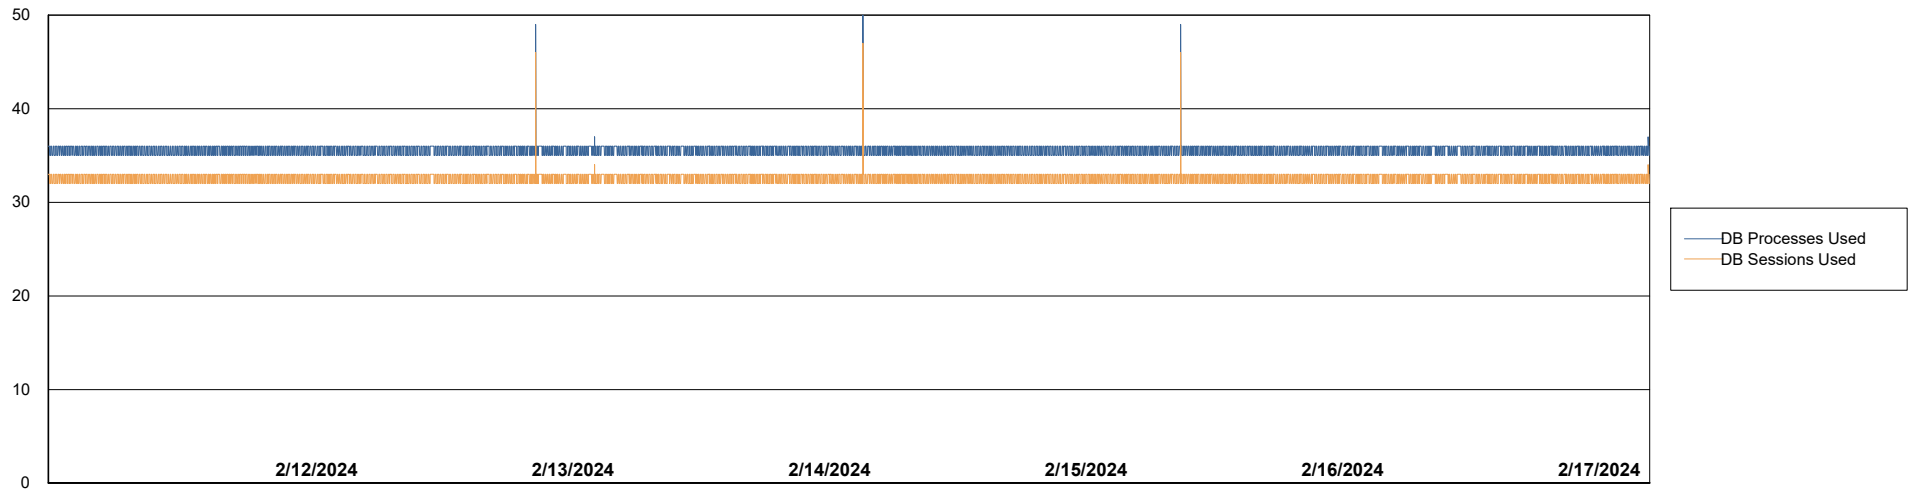

Weekly SLA Customer Report

Customer RFL_Production
Database ID 36

Database Performance RFL_PRD_ABS01_DB

Weekly SLA Customer Report

Customer RFL_Production
Database ID 36

Database Performance RFL_PRD_ABS02_STB_DB

DB Processes Max 1,000

Weekly SLA Customer Report

Customer RFL_Production
 Database ID 36

DATABASE SIZE RFL_PRD_ABS01_DB

Database growth over last month

Database Tablespace RFL_PRD_ABS01_DB

Date	Tablespace Name	Filesize (Gb)	Usedsize (Gb)	Percentage free
2/17/2024	ABSDATA	93	76	18
	INDX	204	170	16
2/16/2024	ABSDATA	93	76	18
	INDX	204	170	17
2/15/2024	ABSDATA	93	76	18
	INDX	204	170	17
2/14/2024	ABSDATA	93	76	18
	INDX	204	170	17
2/13/2024	ABSDATA	93	76	18
	INDX	204	169	17
2/12/2024	ABSDATA	93	76	18
	INDX	204	169	17
2/11/2024	ABSDATA	93	76	18
	INDX	204	169	17