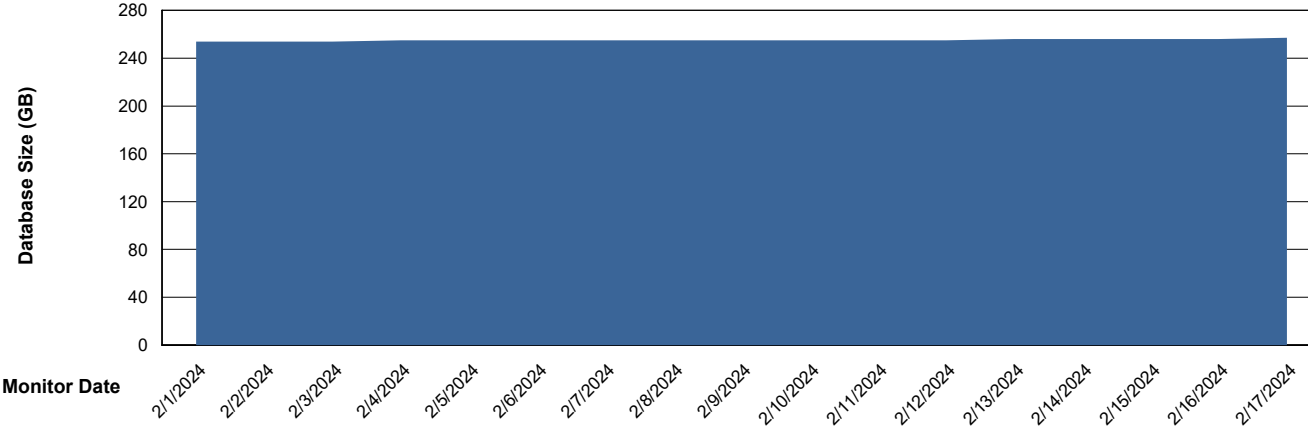

DB Processes Max 1,000

Weekly SLA Customer Report

Customer RFL_Production
 Database ID 36

DATABASE SIZE RFL_PRD_ABS01_DB

Database growth over last month

Database Tablespace RFL_PRD_ABS01_DB

Date	Tablespace Name	Filesize (Gb)	Usedsize (Gb)	Percentage free
2/17/2024	ABSDATA	93	76	18
	INDX	204	170	16
2/16/2024	ABSDATA	93	76	18
	INDX	204	170	17
2/15/2024	ABSDATA	93	76	18
	INDX	204	170	17
2/14/2024	ABSDATA	93	76	18
	INDX	204	170	17
2/13/2024	ABSDATA	93	76	18
	INDX	204	169	17
2/12/2024	ABSDATA	93	76	18
	INDX	204	169	17
2/11/2024	ABSDATA	93	76	18
	INDX	204	169	17

Weekly SLA Customer Report

Customer RFL_Production
Database ID 36

Standby Database Health RFL_Production

Recovery lag for last 7 days