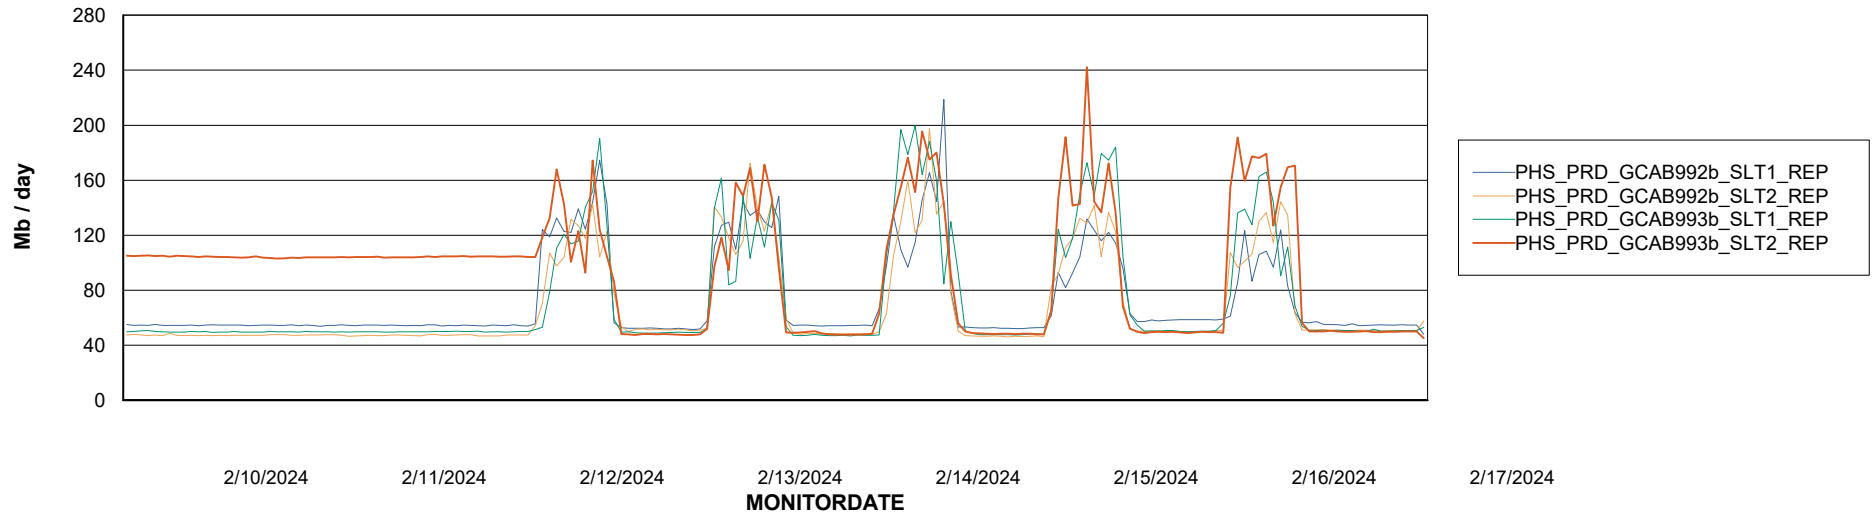

ABSSolute Application ReportServer Services

Avg memory used per ReportServer Service