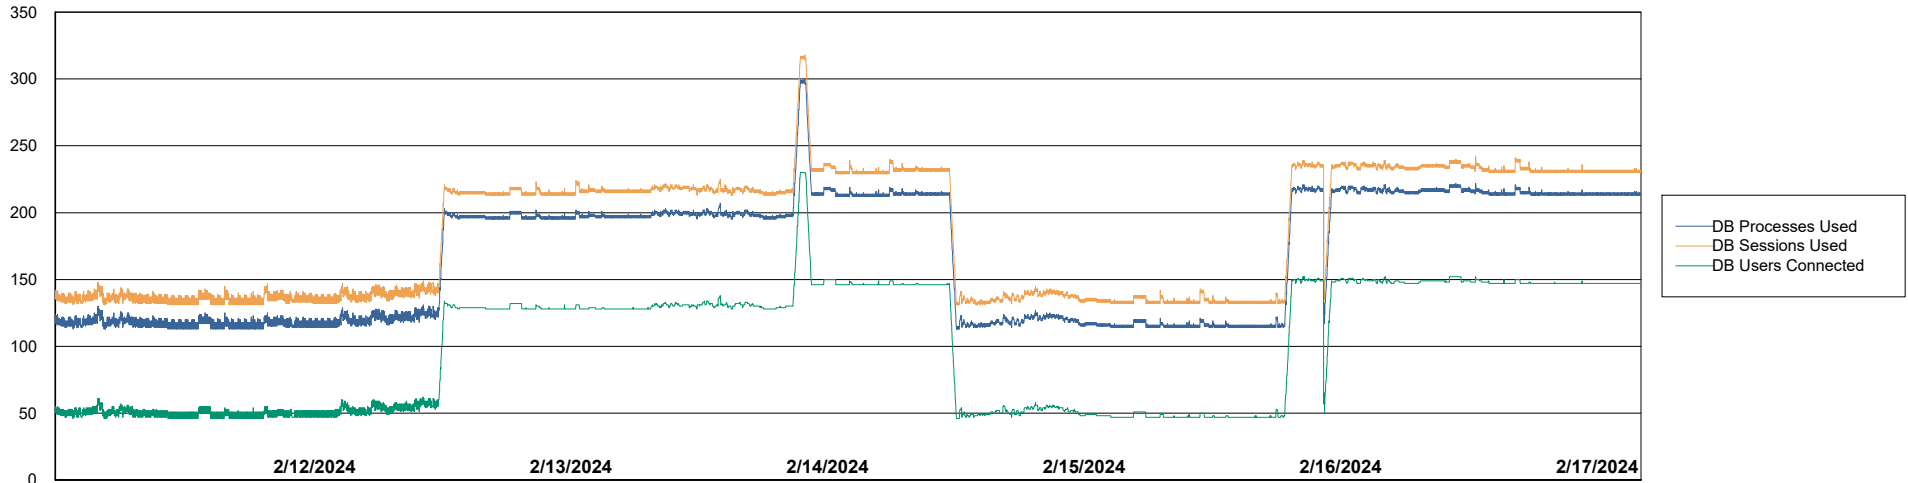

Database Performance PHS_PRD_GCAB992B_ABS1