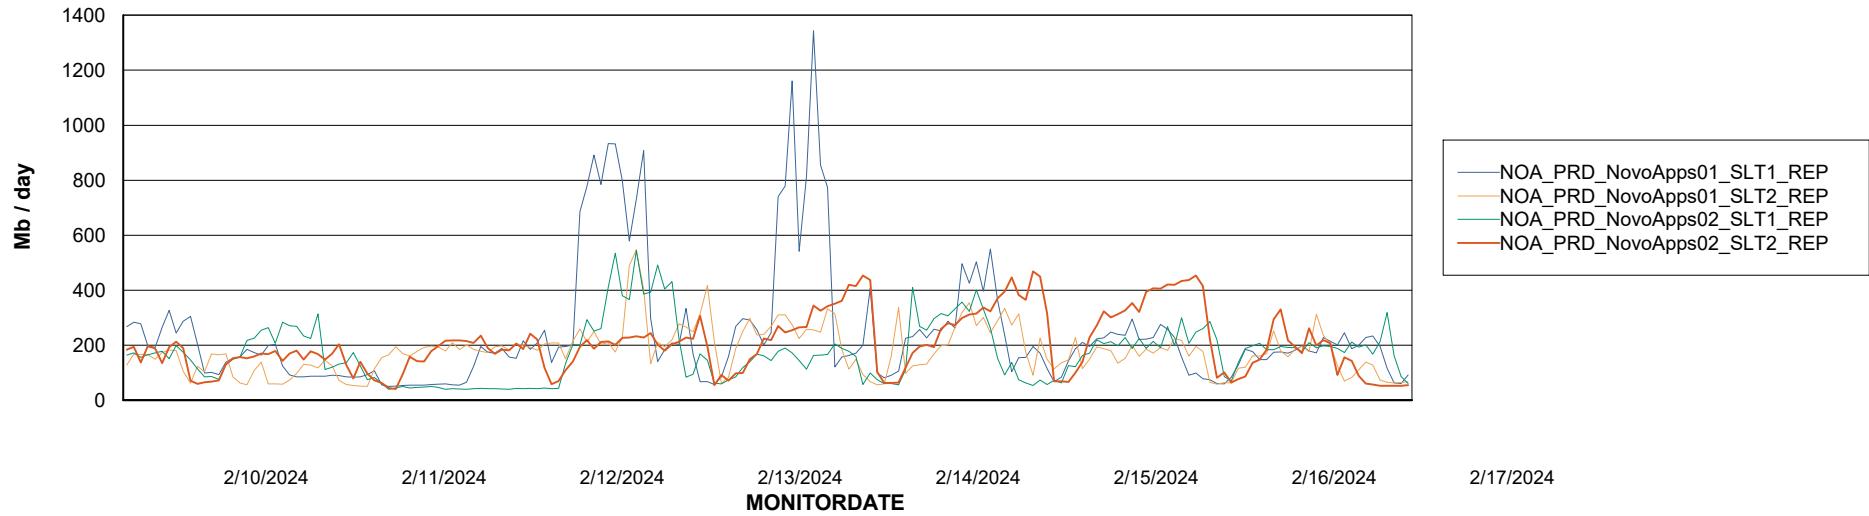

ABSSolute Application ReportServer Services

Avg memory used per ReportServer Service