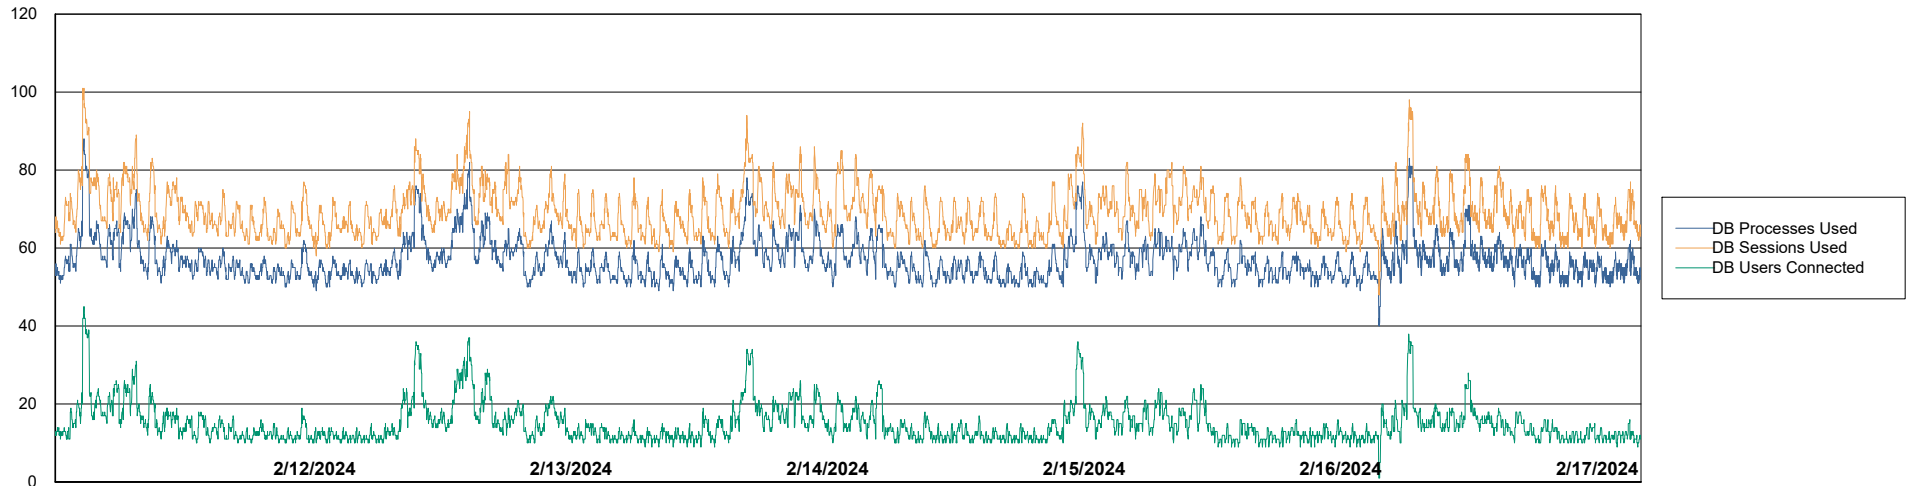

Database Performance NOA_PRD_NOVOBI_ABS1