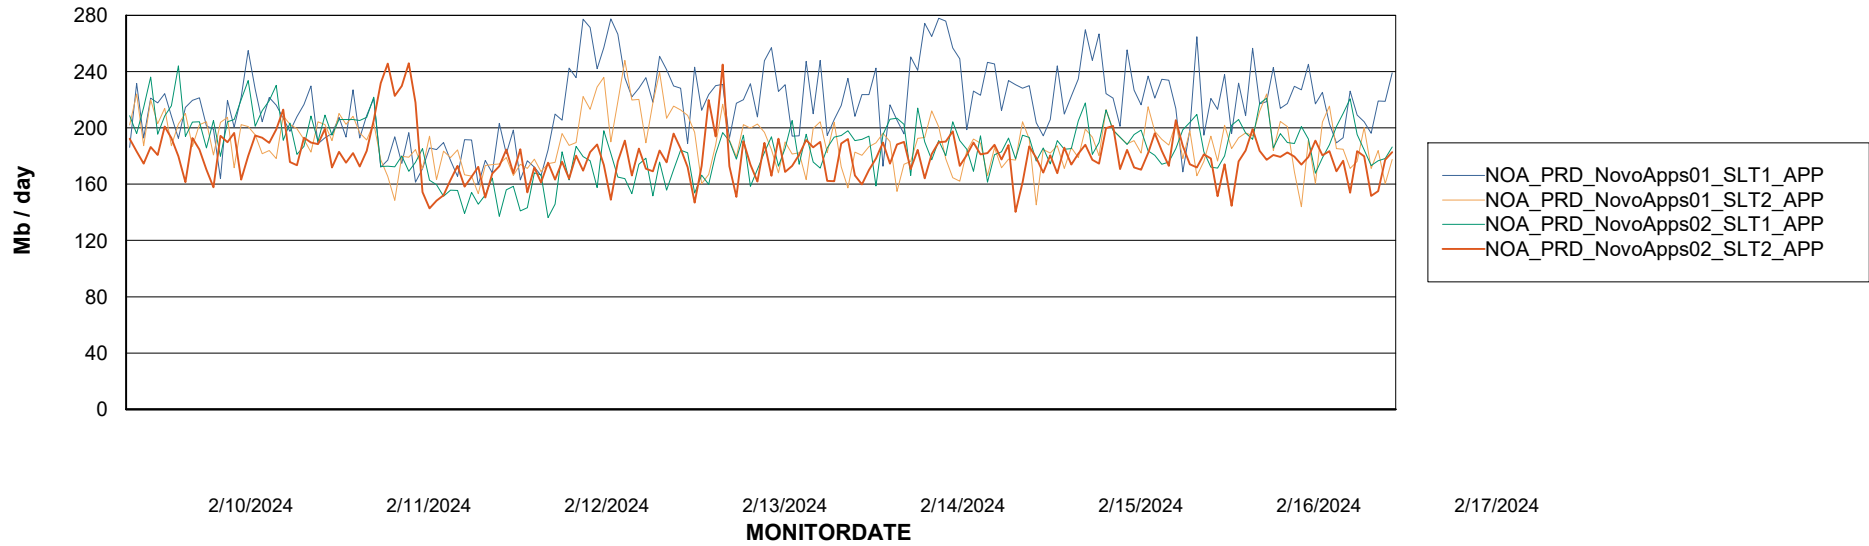

ABSSolute Application Server Services

Avg memory used per ABS Server Service