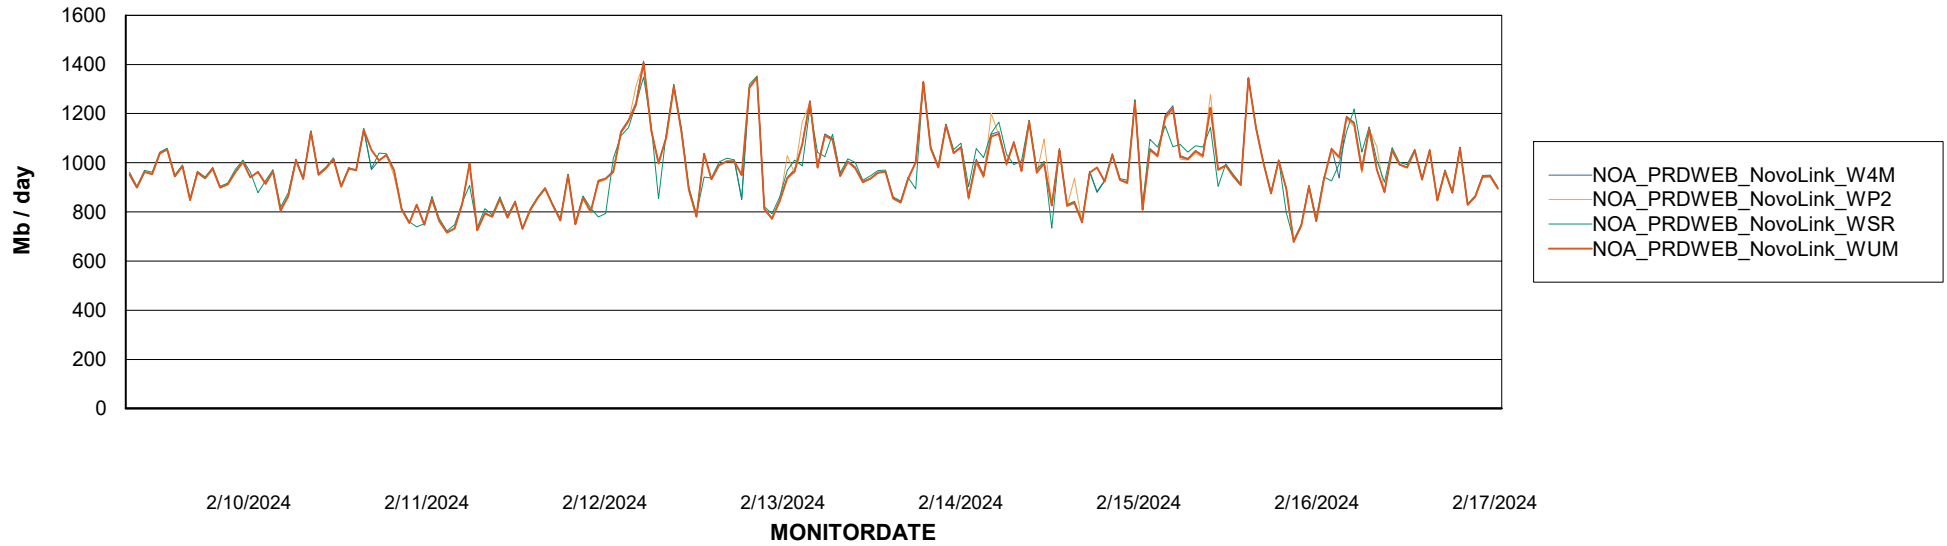

Avg memory used per ReportServer Service

Weekly SLA Customer Report

Customer NOA_Production (24/7)
Database ID 116

ABSSolute Web Component Services

Avg memory used per ABS Web component

Weekly SLA Customer Report