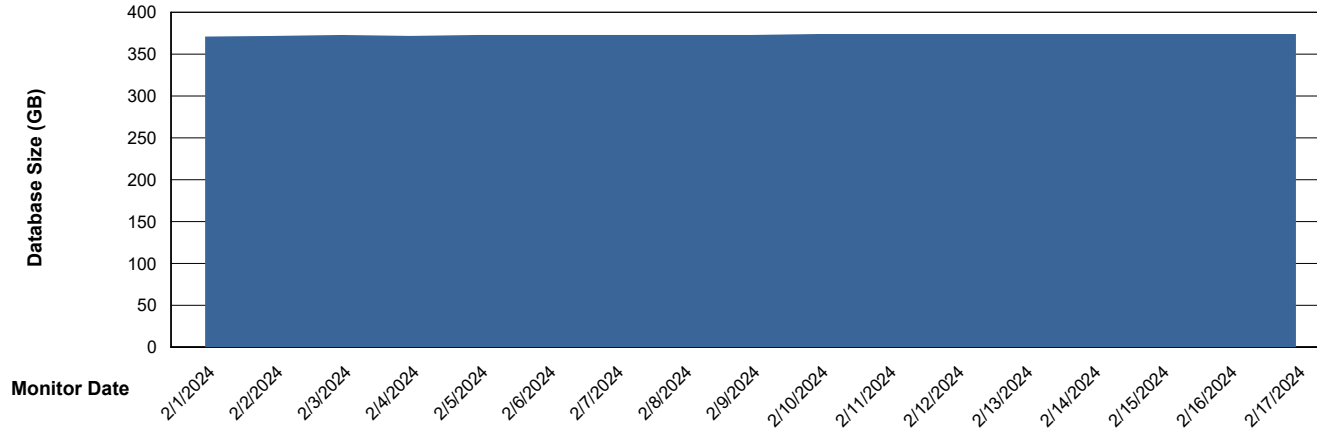

Weekly SLA Customer Report

Customer NOA_Production (24/7)
Database ID 116

Database Performance NOA_PRD_NOVOBI_ABS1

Weekly SLA Customer Report

Customer NOA_Production (24/7)
Database ID 116

DATABASE SIZE NOA_PRD_NovoABS01_ABS1

Database growth over last month

DATABASE SIZE NOA_PRD_NOVOBI_ABS1

Database growth over last month

Weekly SLA Customer Report

Customer NOA_Production (24/7)
Database ID 116

Database Tablespace NOA_PRD_NovoABS01_ABS1