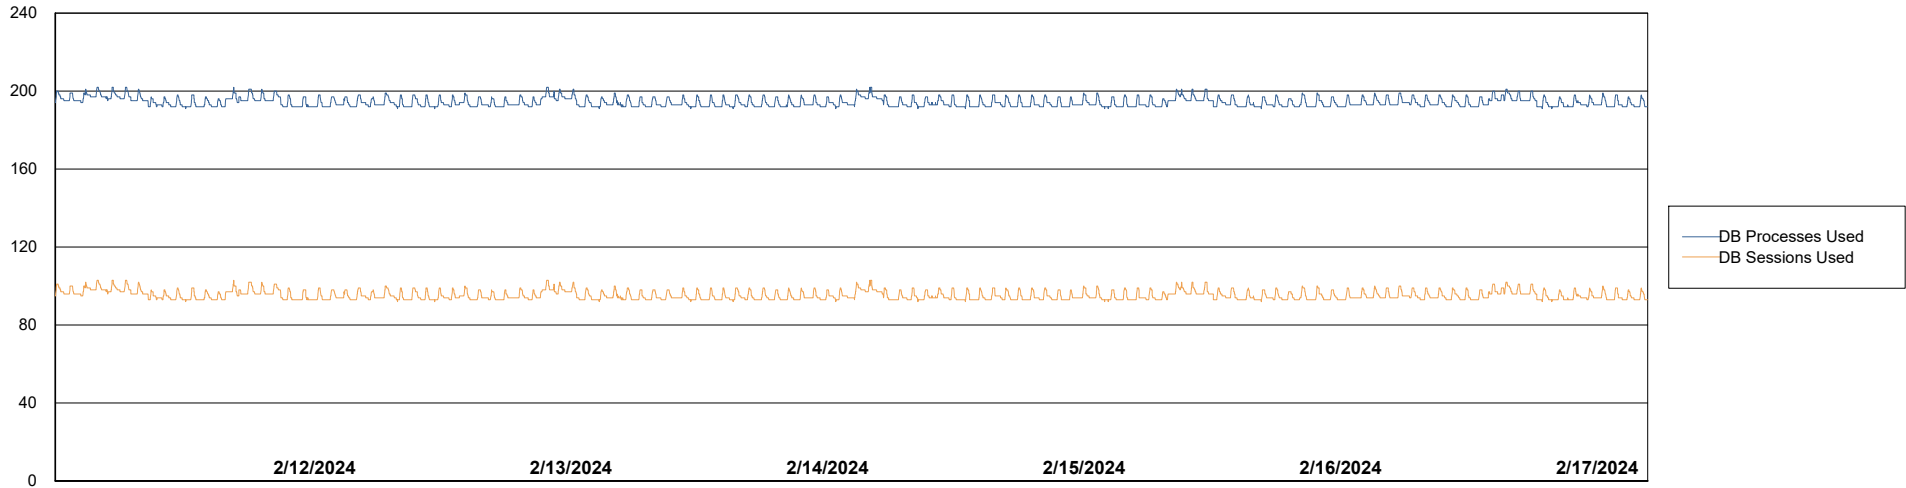

Database Performance LLGDB_Standby_TS2

DB Processes Max 4
DB Processes Max 0
DB Processes Max 300