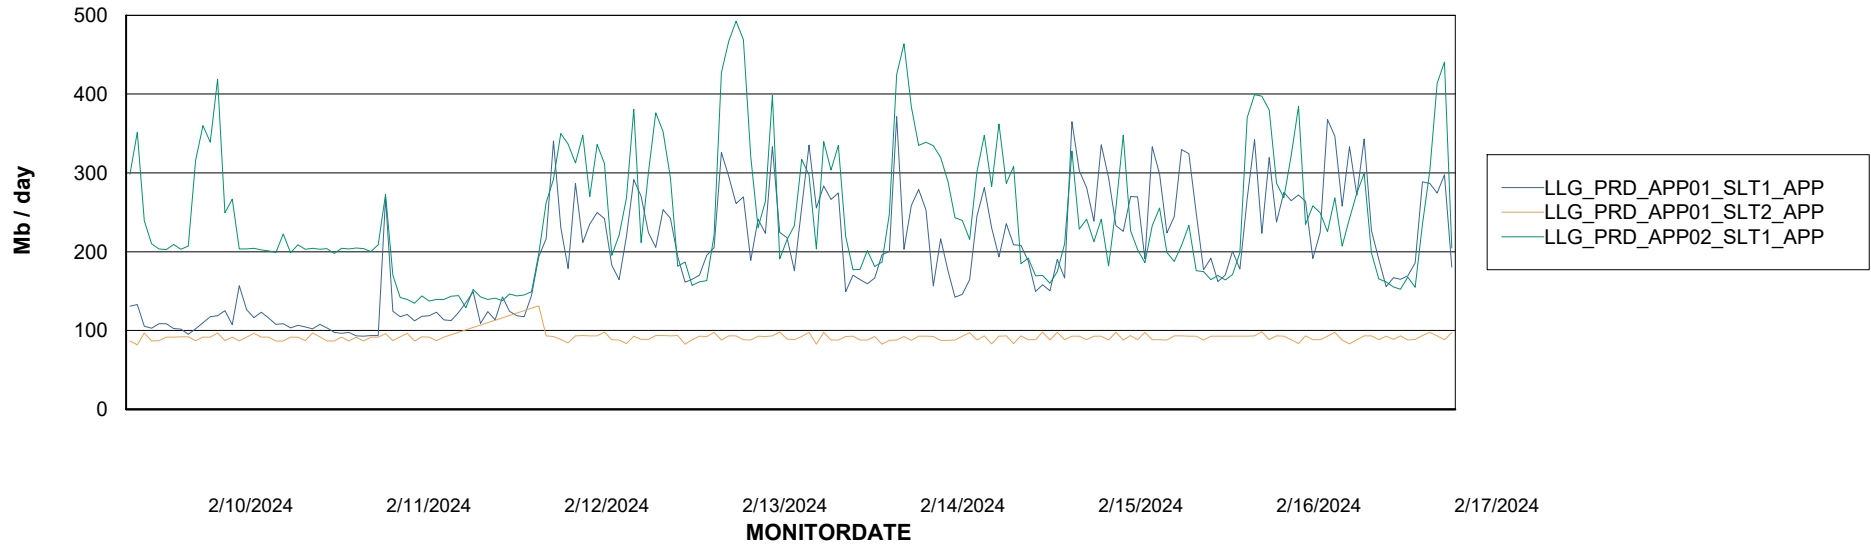

ABSSolute Application Server Services

Avg memory used per ABS Server Service