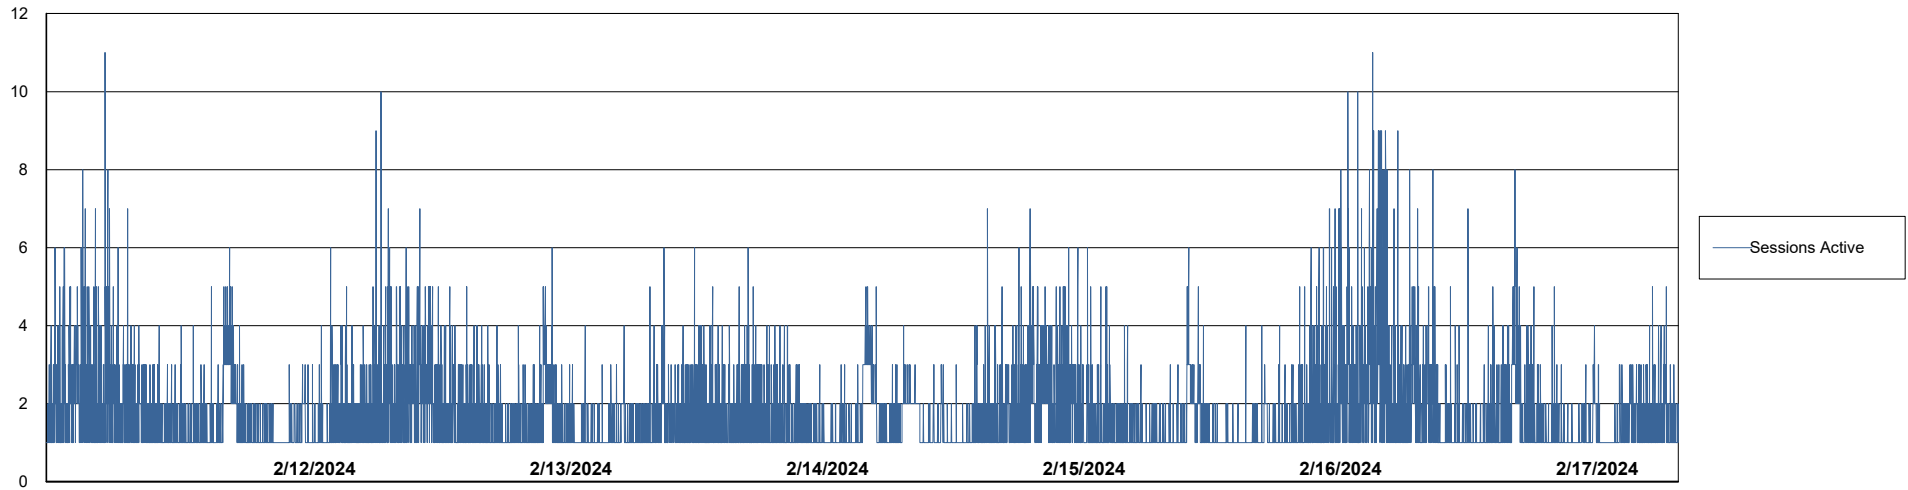

Database Performance LLGDB_Production