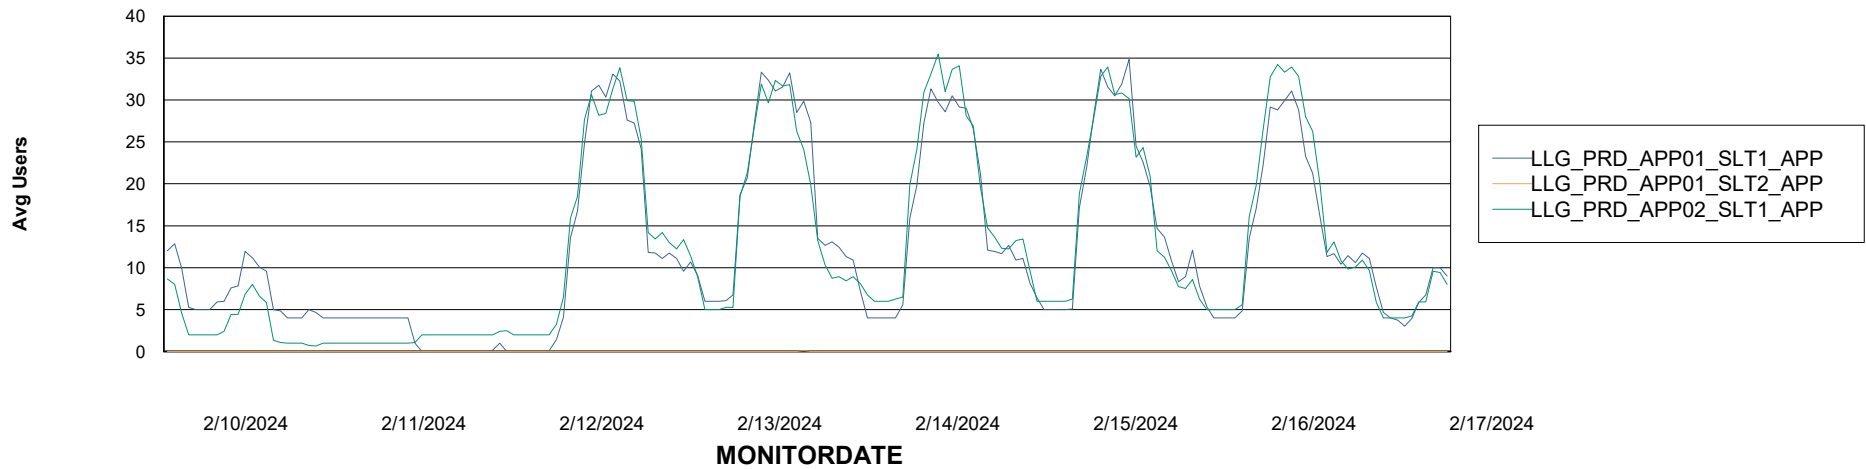

Avg memory used per ABS Server Service

Weekly SLA Customer Report

Customer LLG_Production
Database ID 53

ABSSolute Application Server Services

Avg memory used per ReportServer Service

Avg users per day per ABS server