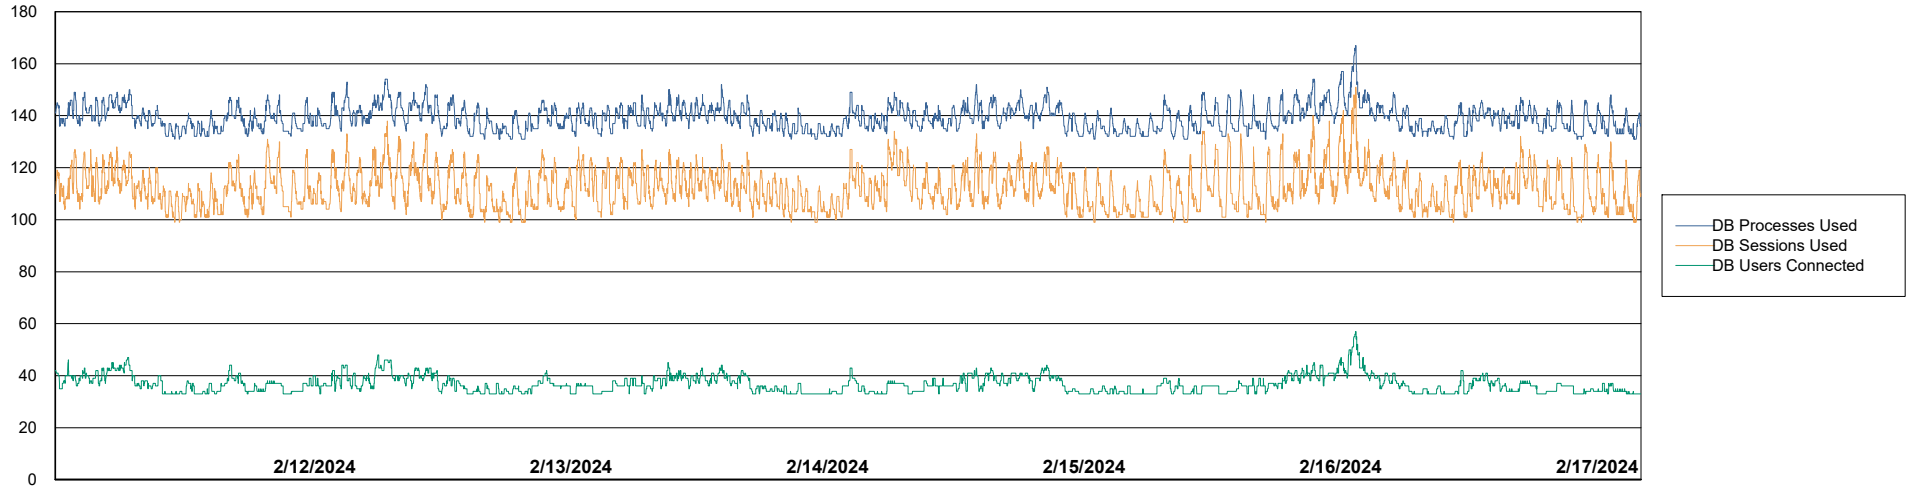

Database Performance LLGDB_Production