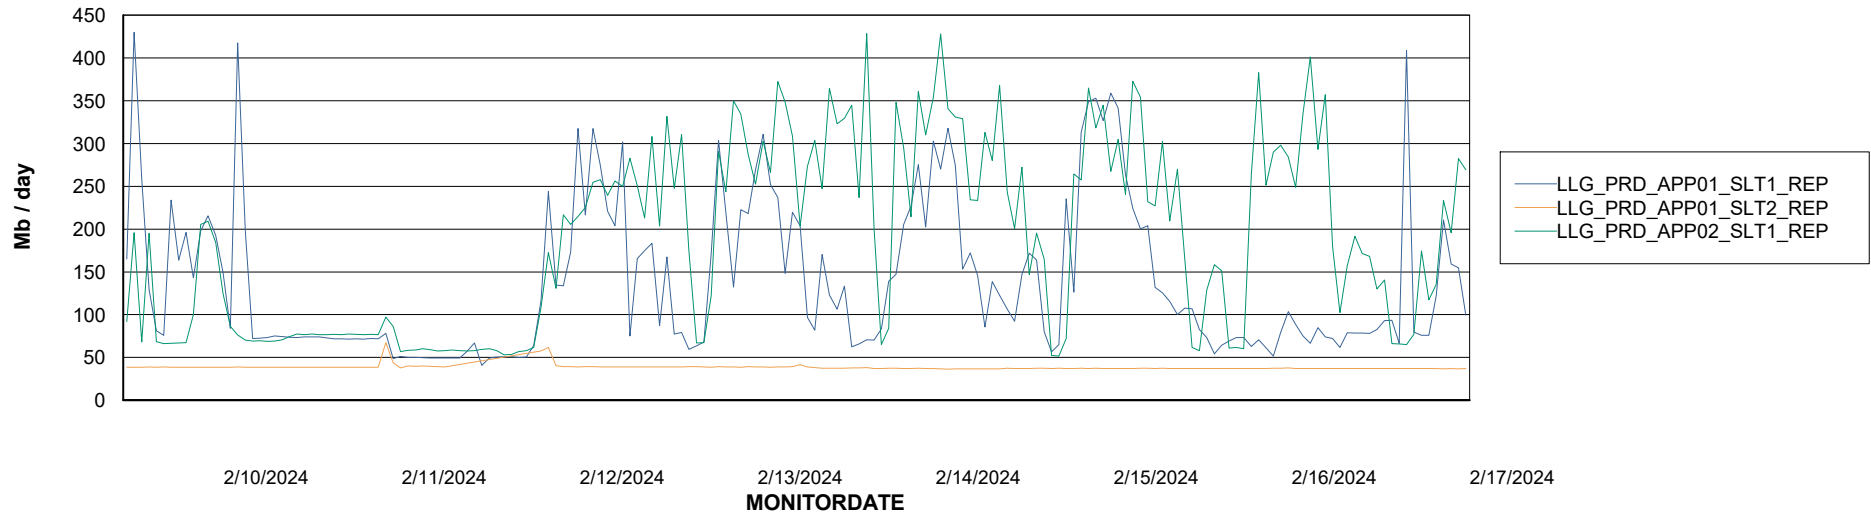

Avg memory used per ABS Server Service

Weekly SLA Customer Report

Customer LLG_Production
Database ID 53

ABSSolute Application Server Services

Avg memory used per ReportServer Service

Avg users per day per ABS server