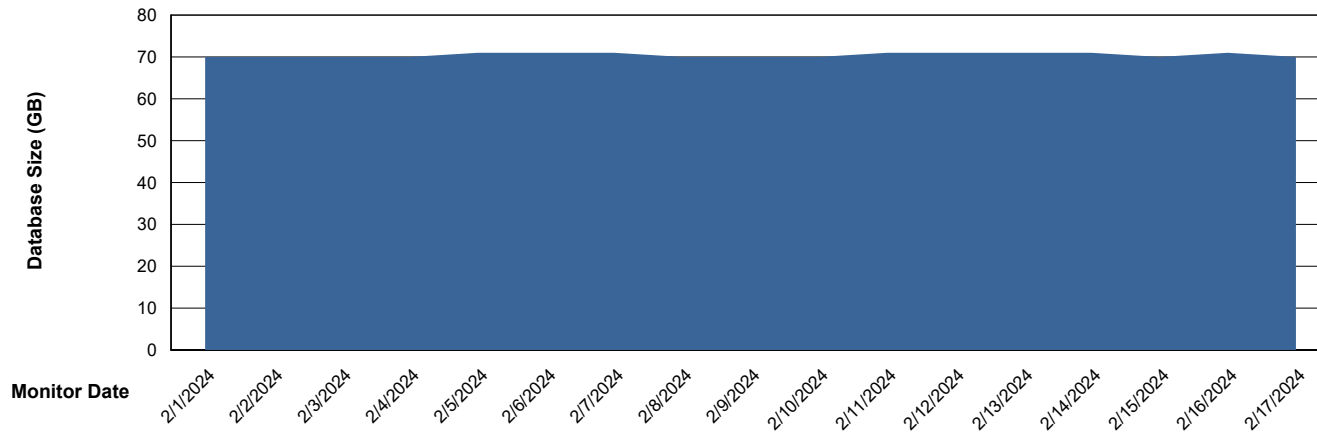

DATABASE SIZE KLA_TST_KLAHQORA04_DB_ABST

Database growth over last month