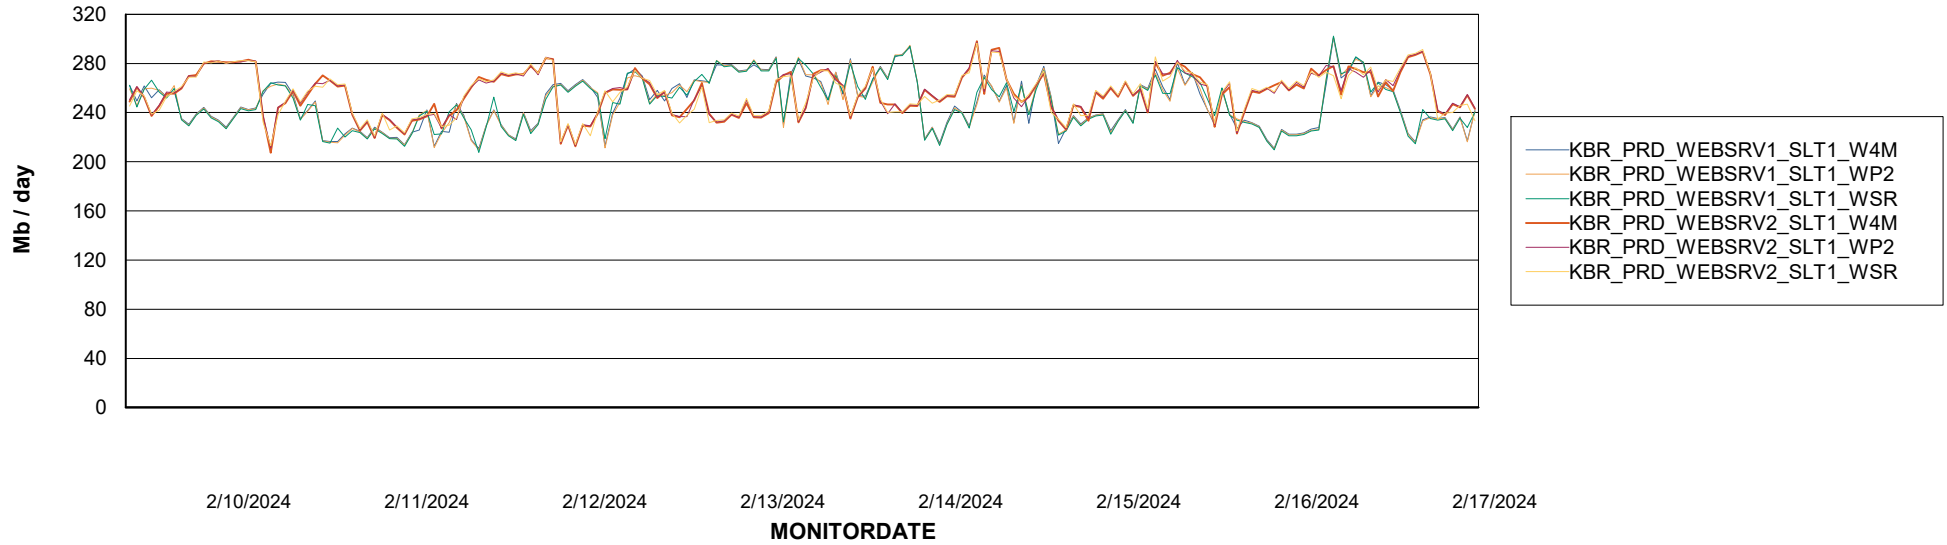

ABSSolute Web Component Services

Avg memory used per ABS Web component