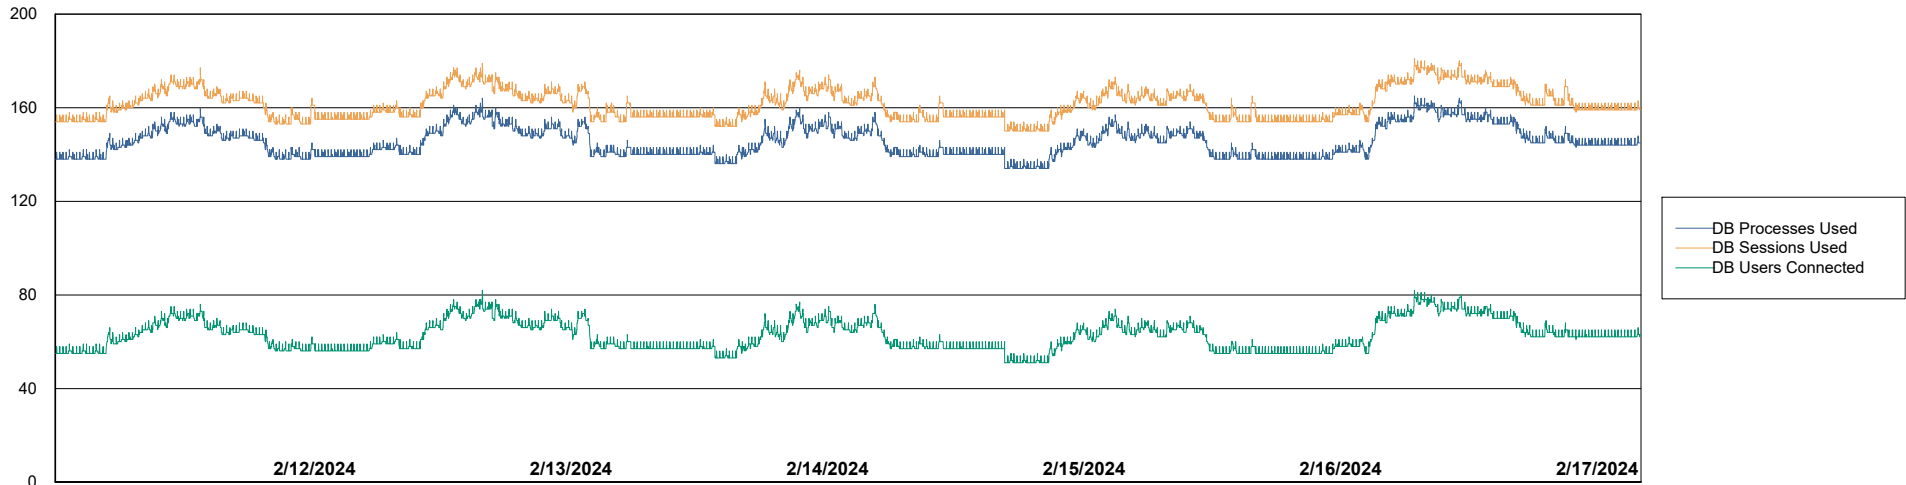

Weekly SLA Customer Report

Customer KBR_Production
Database ID 117

Harddisk Usage KBR_PRD_WEBSRV2

	Free disk space on / (%)	Total disk space on / (Gb)	Used disk space on / (Gb)	Free disk space on /boot (%)	Total disk space on /boot (Gb)	Used disk space on /boot (Gb)
2/17/2024	82	55	10	59	1	0
2/16/2024	82	55	10	59	1	0
2/15/2024	82	55	10	59	1	0
2/14/2024	82	55	10	59	1	0
2/13/2024	82	55	10	59	1	0
2/12/2024	82	55	10	59	1	0
2/11/2024	82	55	10	59	1	0

Weekly SLA Customer Report

Customer KBR_Production
Database ID 117

Database Performance KBR_PRD_BI-DBSRV_ABS1

Weekly SLA Customer Report

Customer KBR_Production
Database ID 117

Database Performance KBR_PRD_DB-SRV1_ABS1