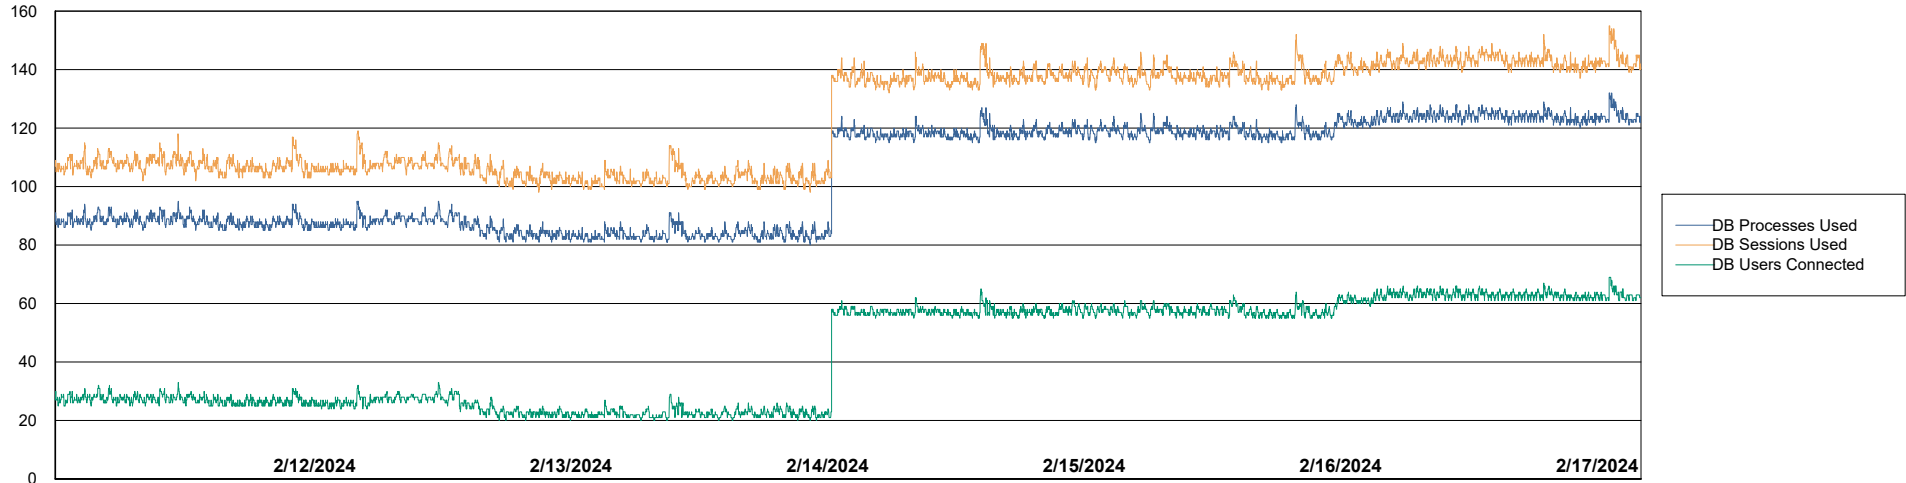

Database Performance KBR_PRD_BI-DBSRV_ABS1