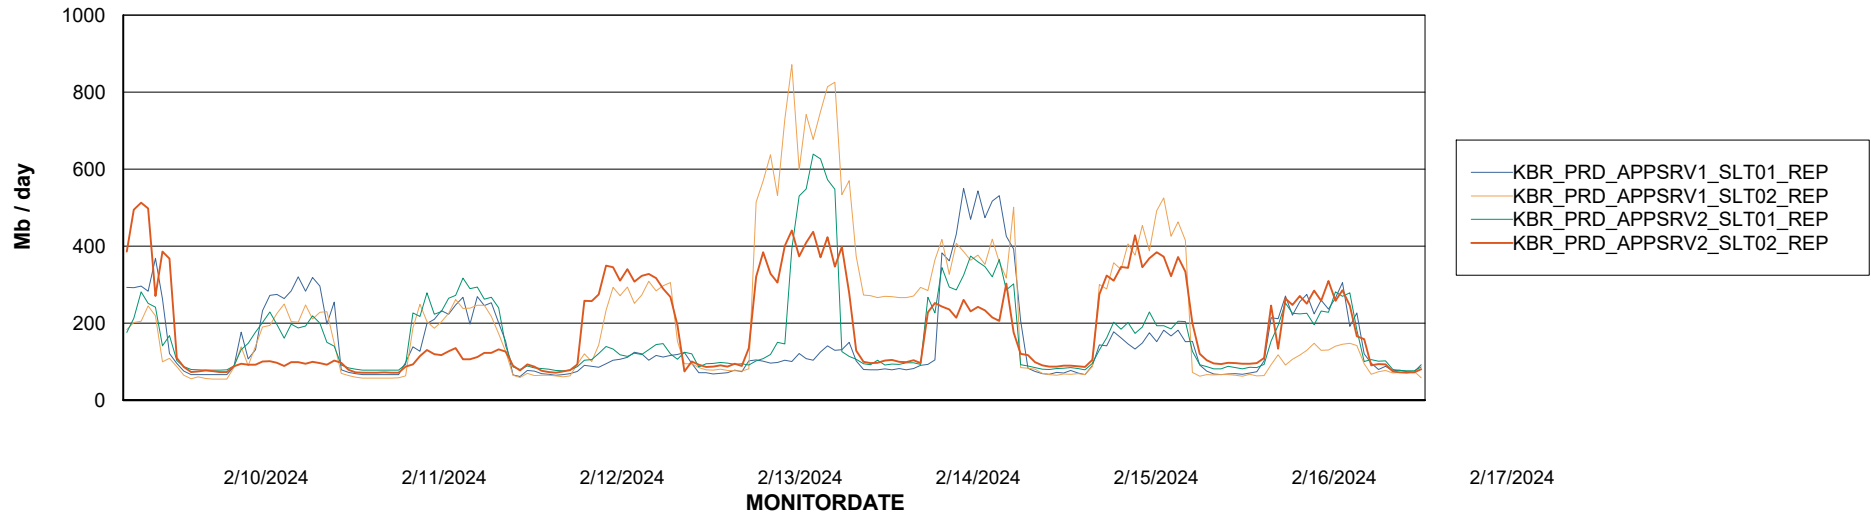

Avg memory used per ABS Server Service

Weekly SLA Customer Report

Customer KBR_Production
Database ID 117

ABSSolute Application Server Services

Avg memory used per ReportServer Service

Avg users per day per ABS server