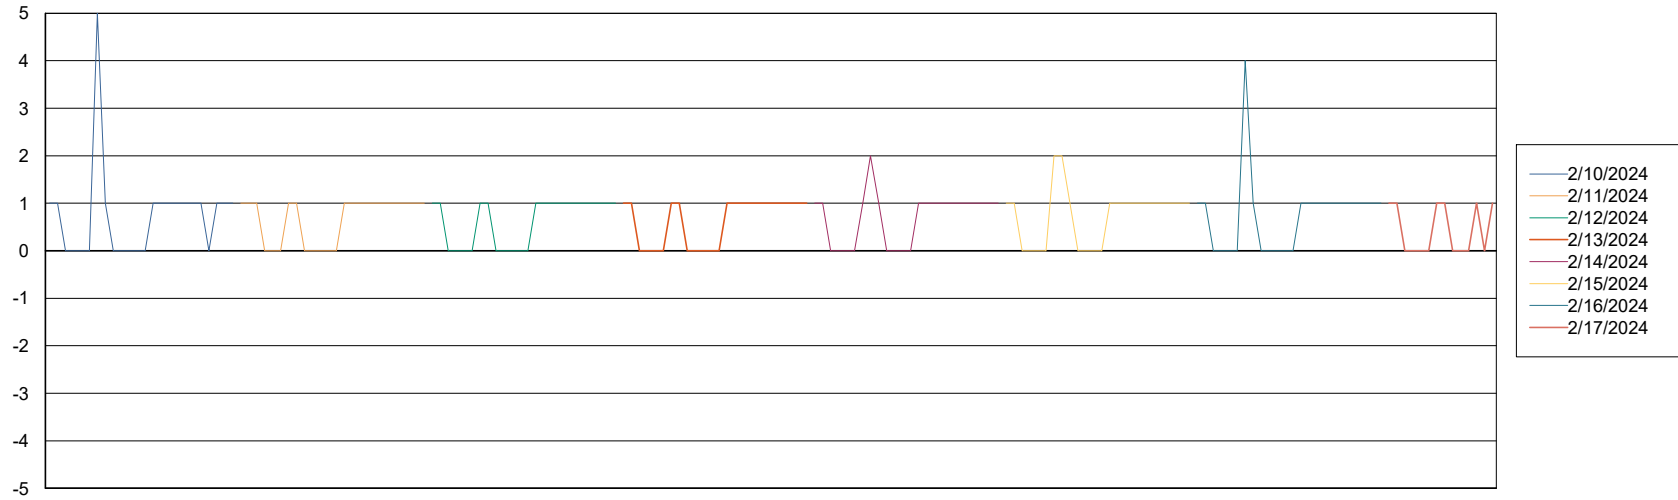

Standby Database Health KBR_Production

Recovery lag for last 7 days