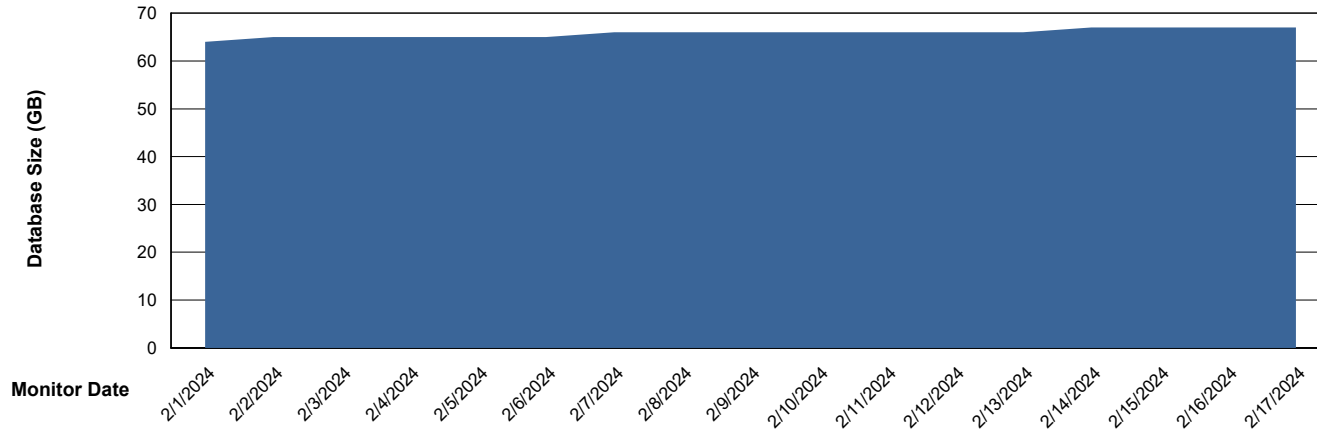

Weekly SLA Customer Report

Customer KBR_Production
Database ID 117

Database Performance KBR_PRD_BI-DBSRV_ABS1

Weekly SLA Customer Report

Customer KBR_Production
Database ID 117

Database Performance KBR_PRD_DB-SRV1_ABS1

Weekly SLA Customer Report

Customer KBR_Production
Database ID 117

Database Performance KBR_PRD_DB-SRV2_HSBABS1

DB Processes Max 1,000

Weekly SLA Customer Report

Customer KBR_Production
Database ID 117

DATABASE SIZE KBR_PRD_BI-DBSRV_ABS1

Database growth over last month

DATABASE SIZE KBR_PRD_DB-SRV1_ABS1

Database growth over last month

Weekly SLA Customer Report

Customer KBR_Production
Database ID 117

Database Tablespace KBR_PRD_BI-DBSRV_ABS1