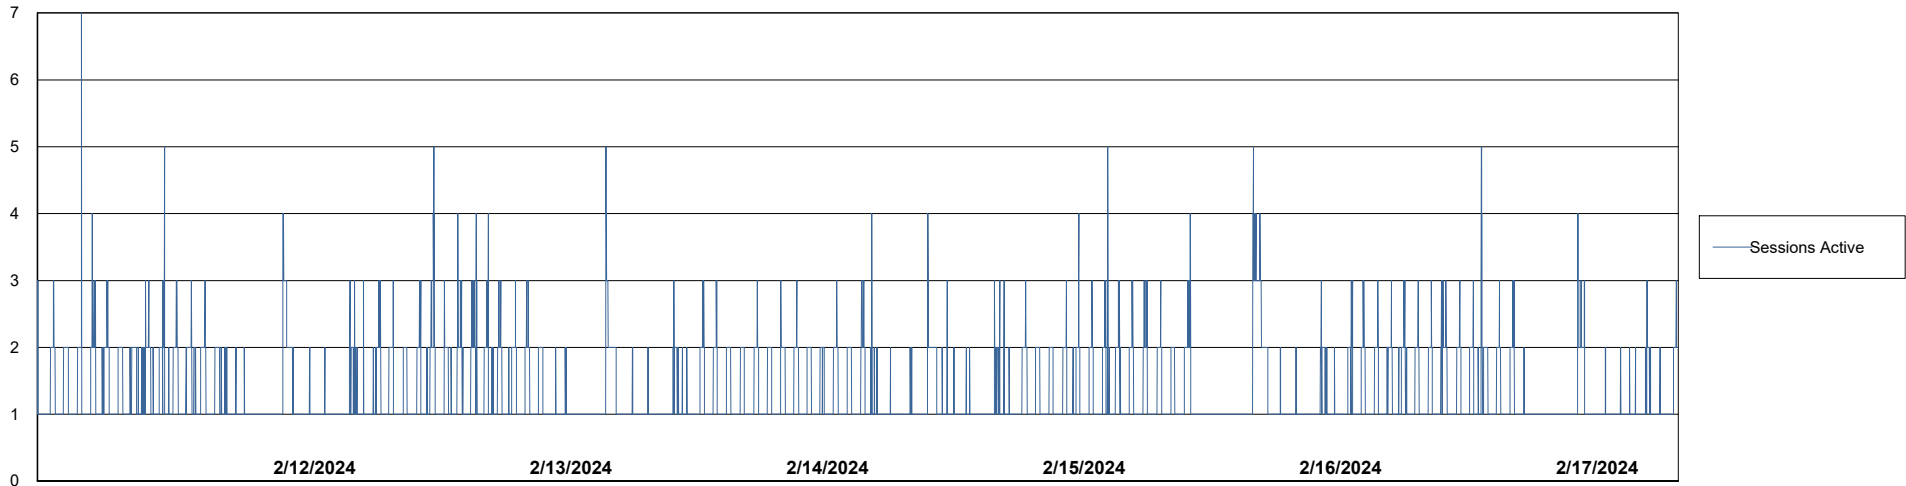

Database Performance KBR_PRD_BI-DBSRV_ABS1