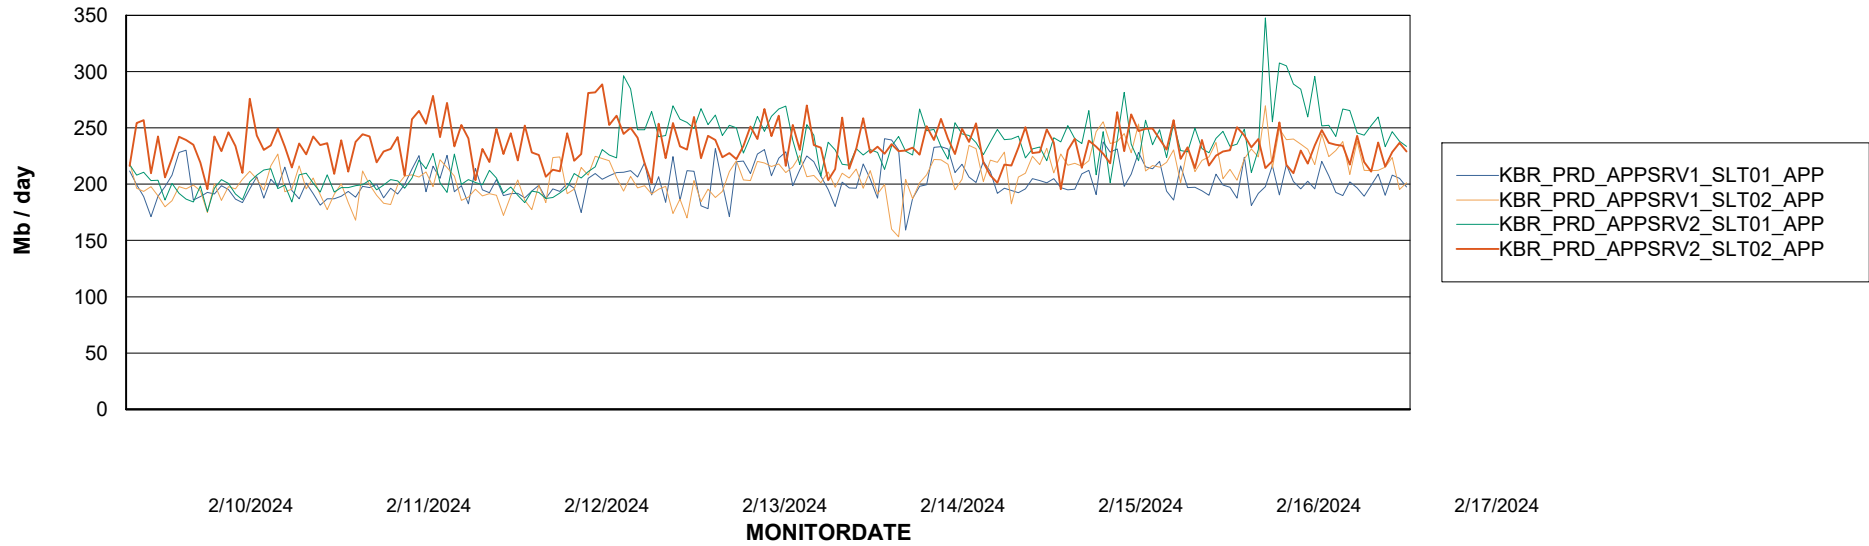

ABSSolute Application Server Services

Avg memory used per ABS Server Service