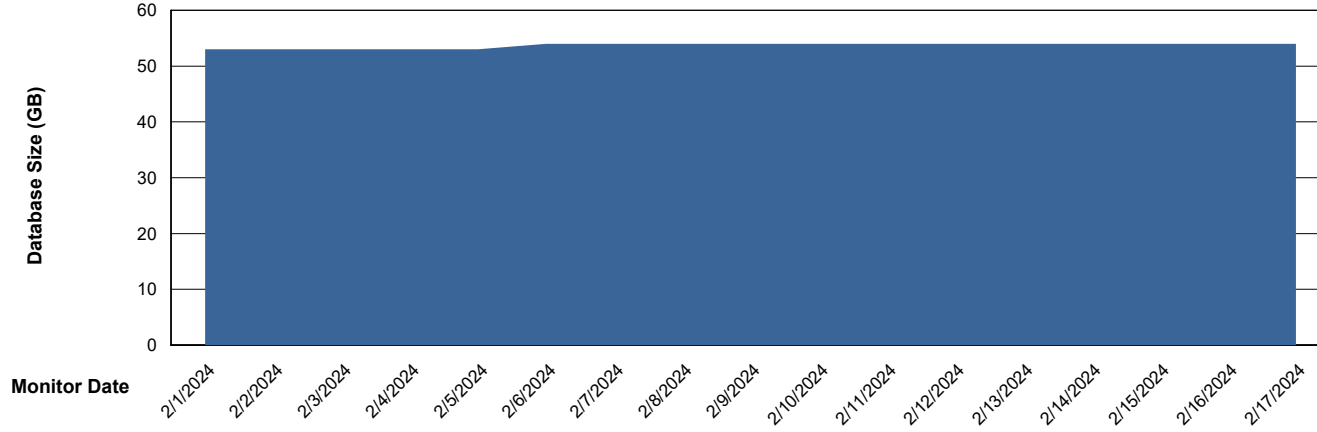

Weekly SLA Customer Report

Customer KBR_Production
Database ID 117

Database Performance KBR_PRD_BI-DBSRV_ABS1

Weekly SLA Customer Report

Customer KBR_Production
Database ID 117

Database Performance KBR_PRD_DB-SRV1_ABS1

Weekly SLA Customer Report

Customer KBR_Production
Database ID 117

Database Performance KBR_PRD_DB-SRV2_HSBABS1

DB Processes Max 1,000

Weekly SLA Customer Report

Customer KBR_Production
Database ID 117

DATABASE SIZE KBR_PRD_BI-DBSRV_ABS1

Database growth over last month

DATABASE SIZE KBR_PRD_DB-SRV1_ABS1

Database growth over last month

Weekly SLA Customer Report

Customer KBR_Production
Database ID 117

Database Tablespace KBR_PRD_BI-DBSRV_ABS1