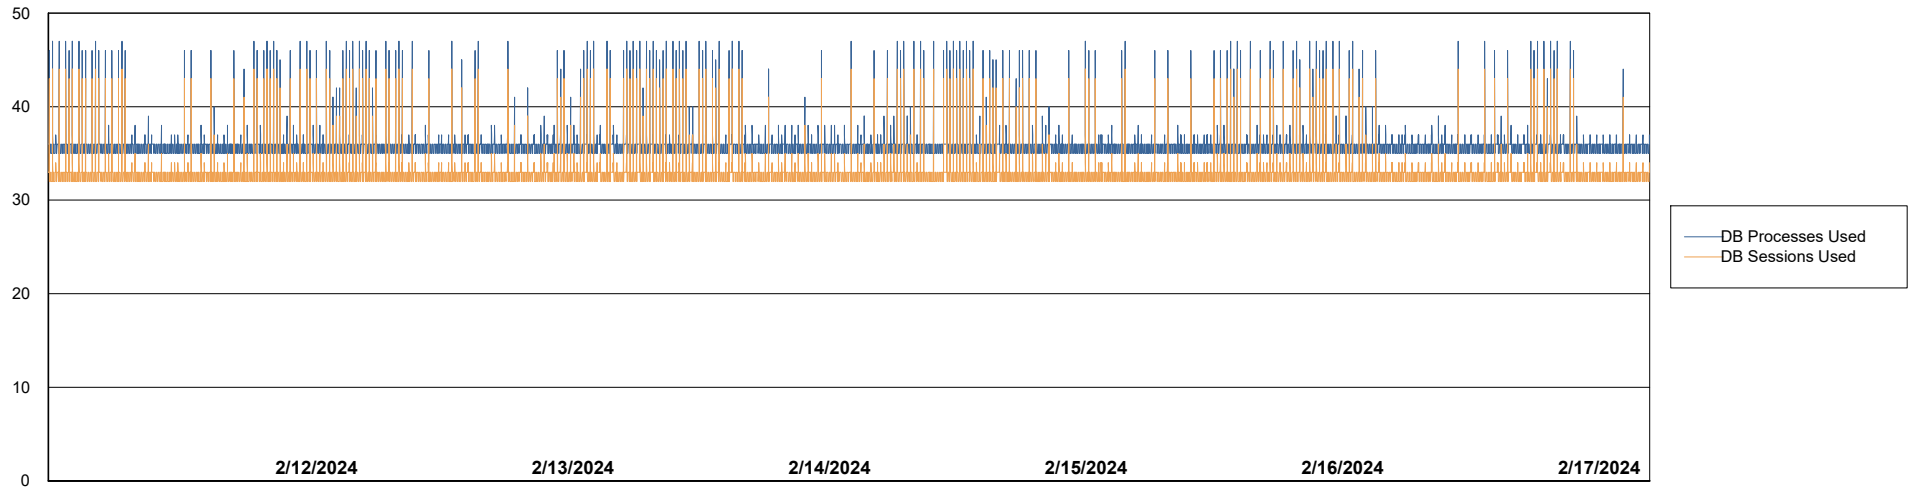

Database Performance KBR_PRD_DB-SRV2_HSBABS1

DB Processes Max 1,000