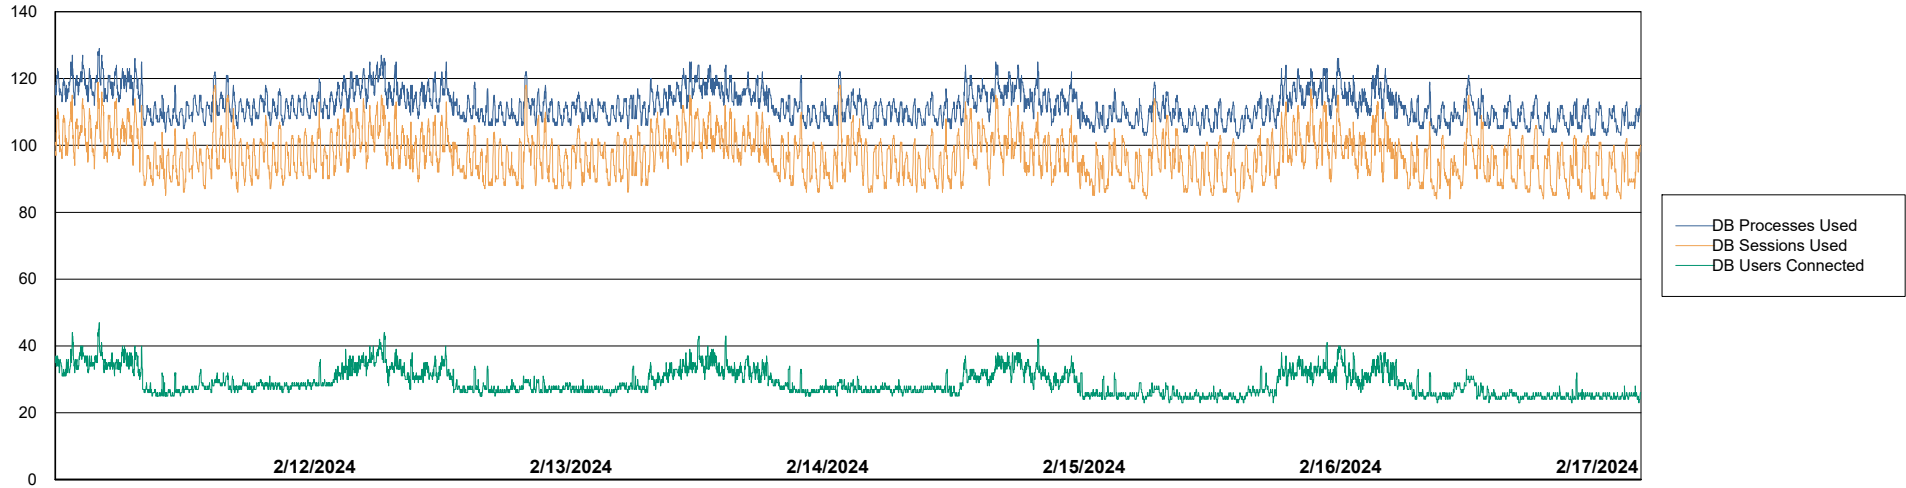

Weekly SLA Customer Report

Customer EUT_Production
Database ID 114

Database Performance EUT_EUP_PRD_URVINA22T_DB_ABS1

Weekly SLA Customer Report

Customer EUT_Production
Database ID 114

Database Performance EUT_URM_PRD_URVINA26_DB_ABS1