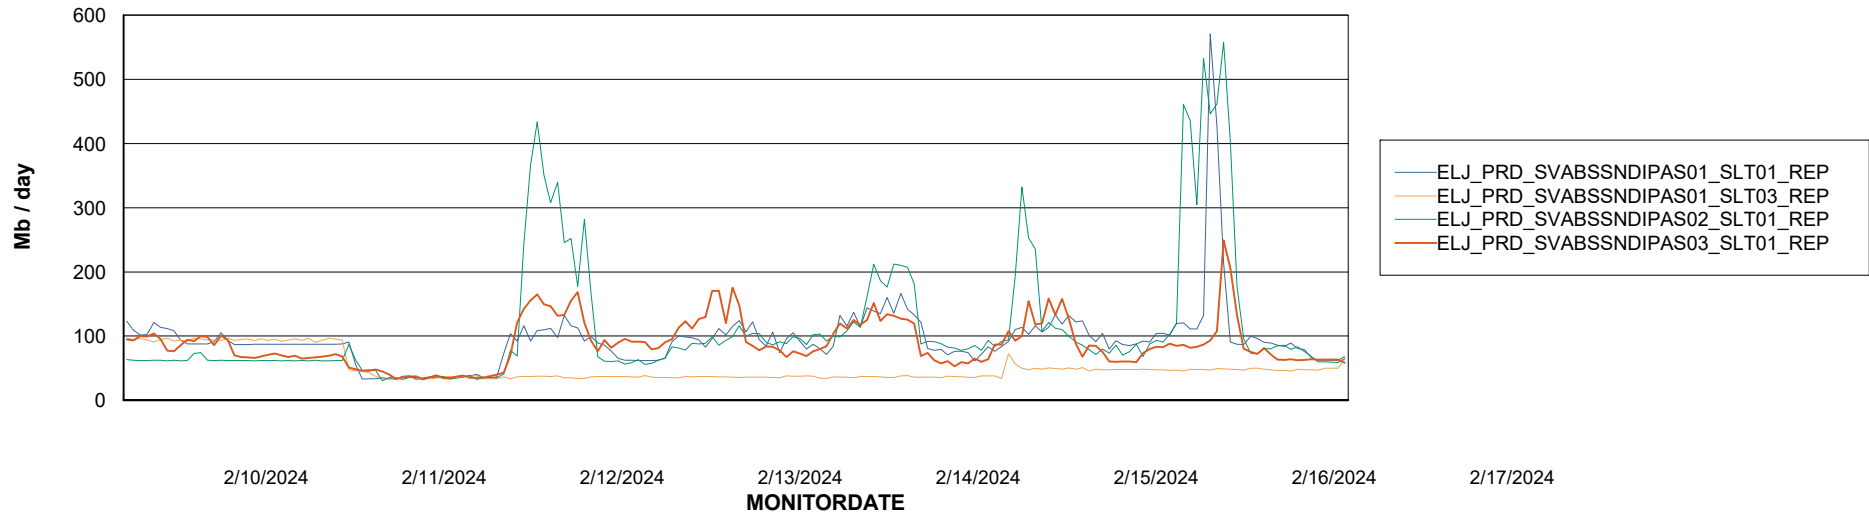

Avg memory used per ABS Server Service

Avg users per day per ABS server

Weekly SLA Customer Report

Customer ELJ Production
Database ID 72

ABSSolute Application ReportServer Services

Avg memory used per ReportServer Service