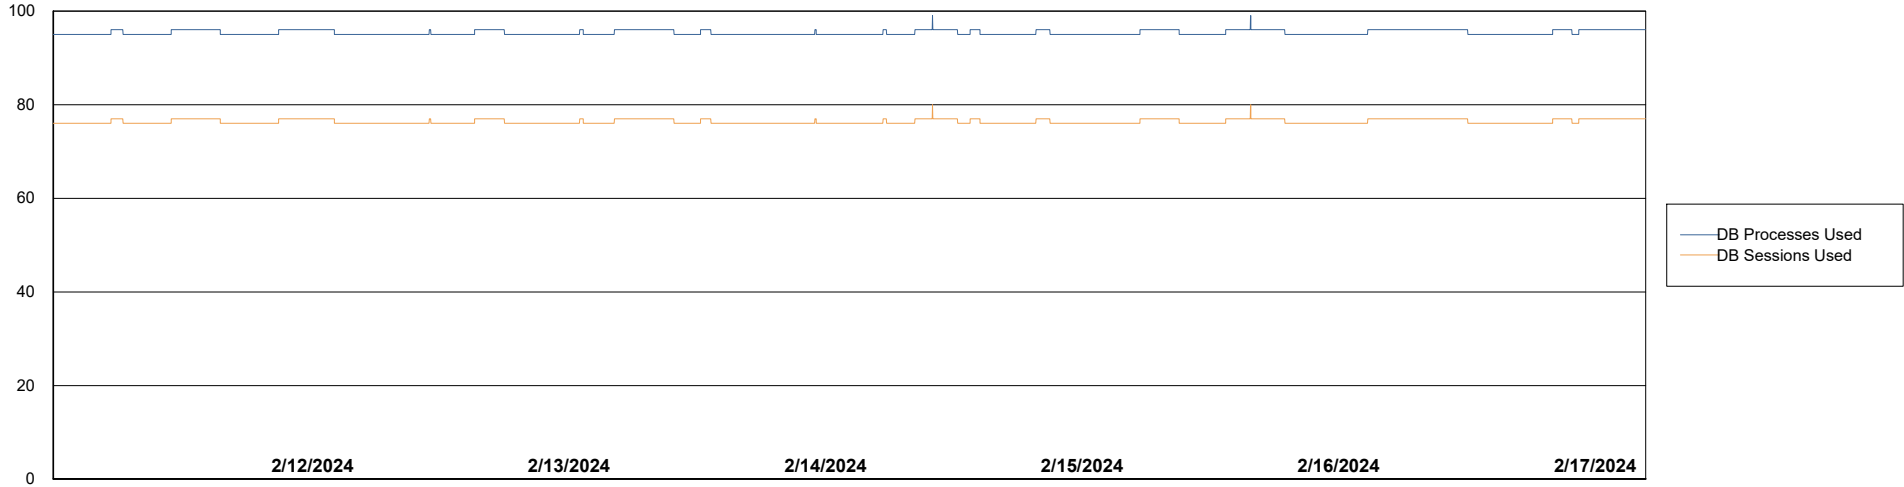

Database Performance ELJ_PRD_FRASEQXPRDDB02_HSBABS1

DB Processes Max 1,000
DB Sessions Max 0