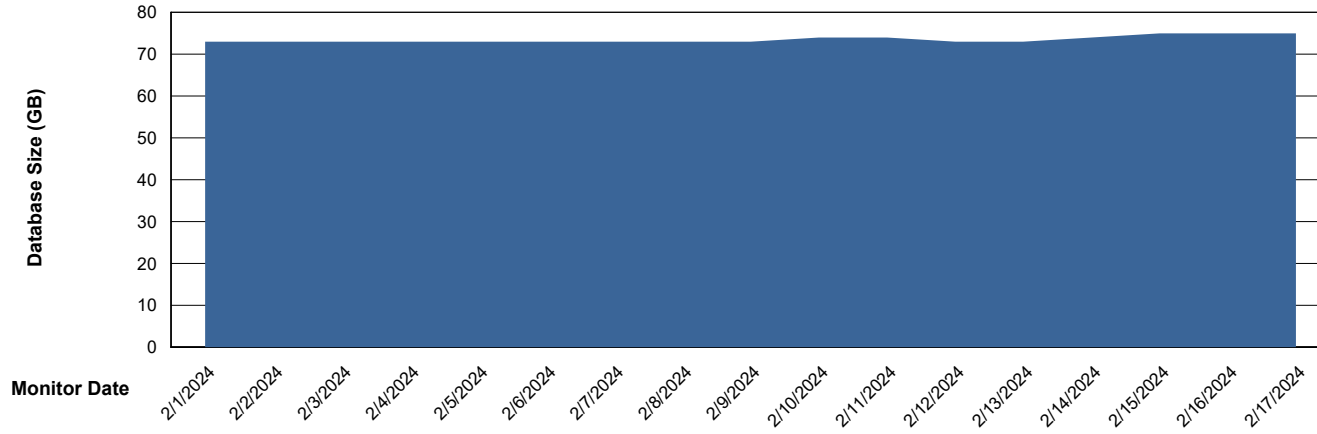

DB Processes Max 1,000
DB Sessions Max 0

Weekly SLA Customer Report

Customer ELJ Production
Database ID 72

Database Performance ELJ_PRD_FRASEQXPRDDB03_ABS1

Weekly SLA Customer Report

Customer ELJ Production
Database ID 72

DATABASE SIZE ELJ_PRD_FRASEQXPRDDB01_ABS1

Database growth over last month

DATABASE SIZE ELJ_PRD_FRASEQXPRDDB03_ABS1

Database growth over last month

Weekly SLA Customer Report

Customer ELJ Production
Database ID 72