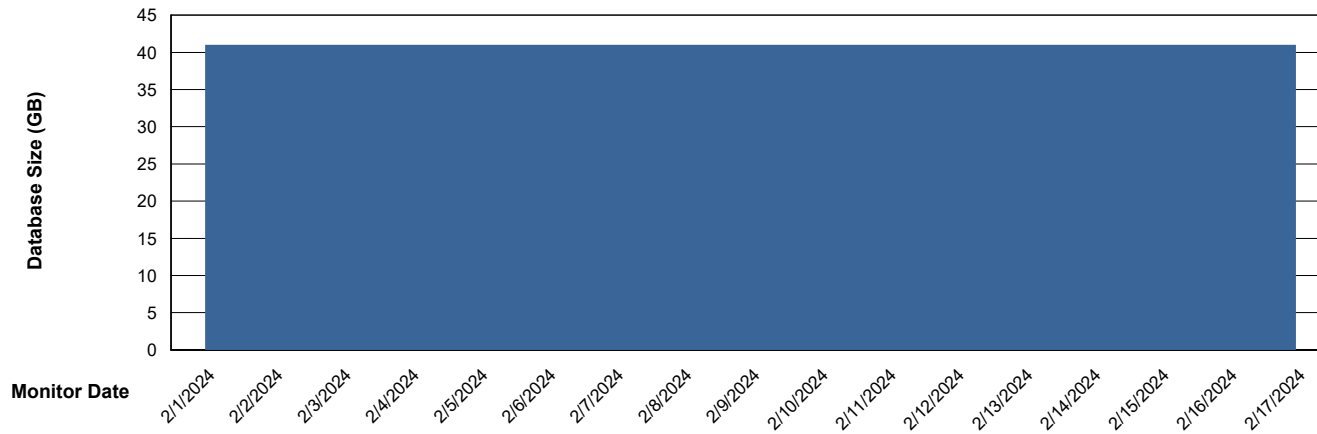

DB Processes Max 1,000
DB Sessions Max 0

Weekly SLA Customer Report

Customer ELJ Production
Database ID 72

Database Performance ELJ_PRD_FRASEQXPRDDB03_ABS1

Weekly SLA Customer Report

Customer ELJ Production
Database ID 72

DATABASE SIZE ELJ_PRD_FRASEQXPRDDB01_ABS1

Database growth over last month

DATABASE SIZE ELJ_PRD_FRASEQXPRDDB03_ABS1

Database growth over last month

Weekly SLA Customer Report

Customer ELJ Production
Database ID 72