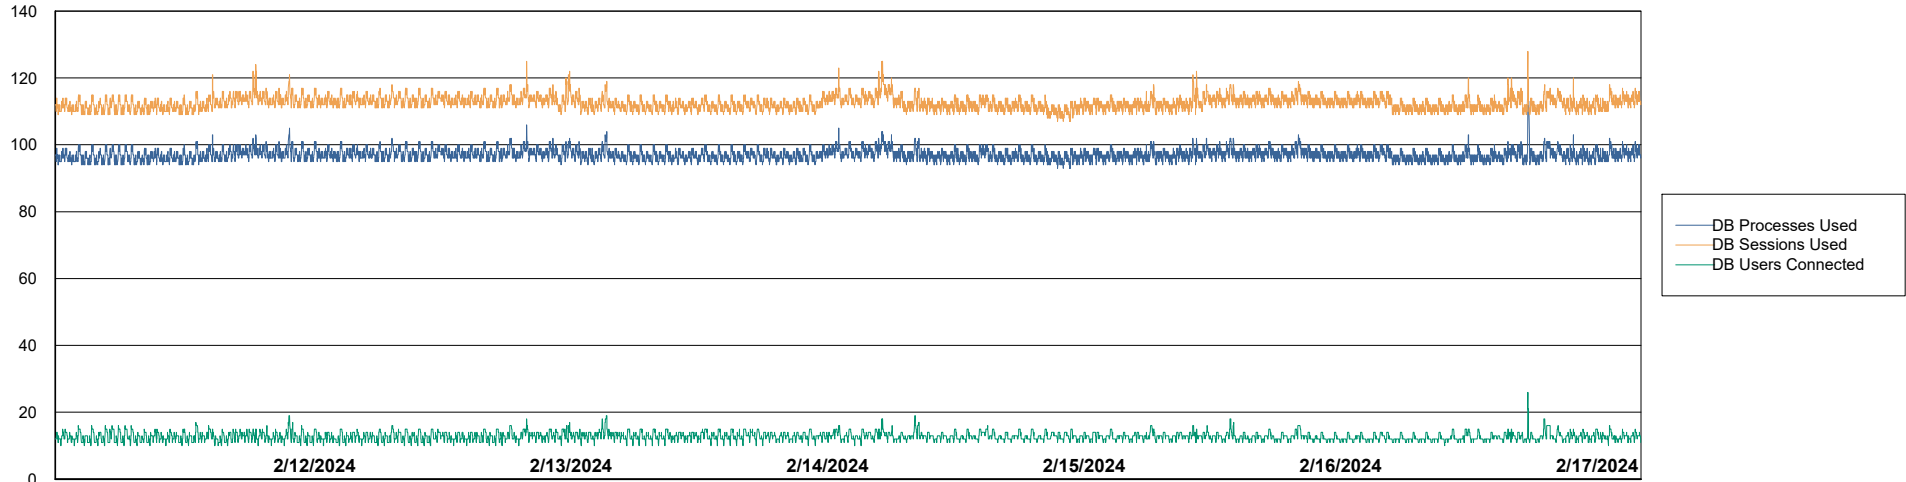

DB Processes Max 1,000
DB Sessions Max 0

Weekly SLA Customer Report

Customer ELJ Production
Database ID 72

Database Performance ELJ_PRD_FRASEQXPRDDB03_ABS1

Weekly SLA Customer Report

Customer ELJ Production
Database ID 72