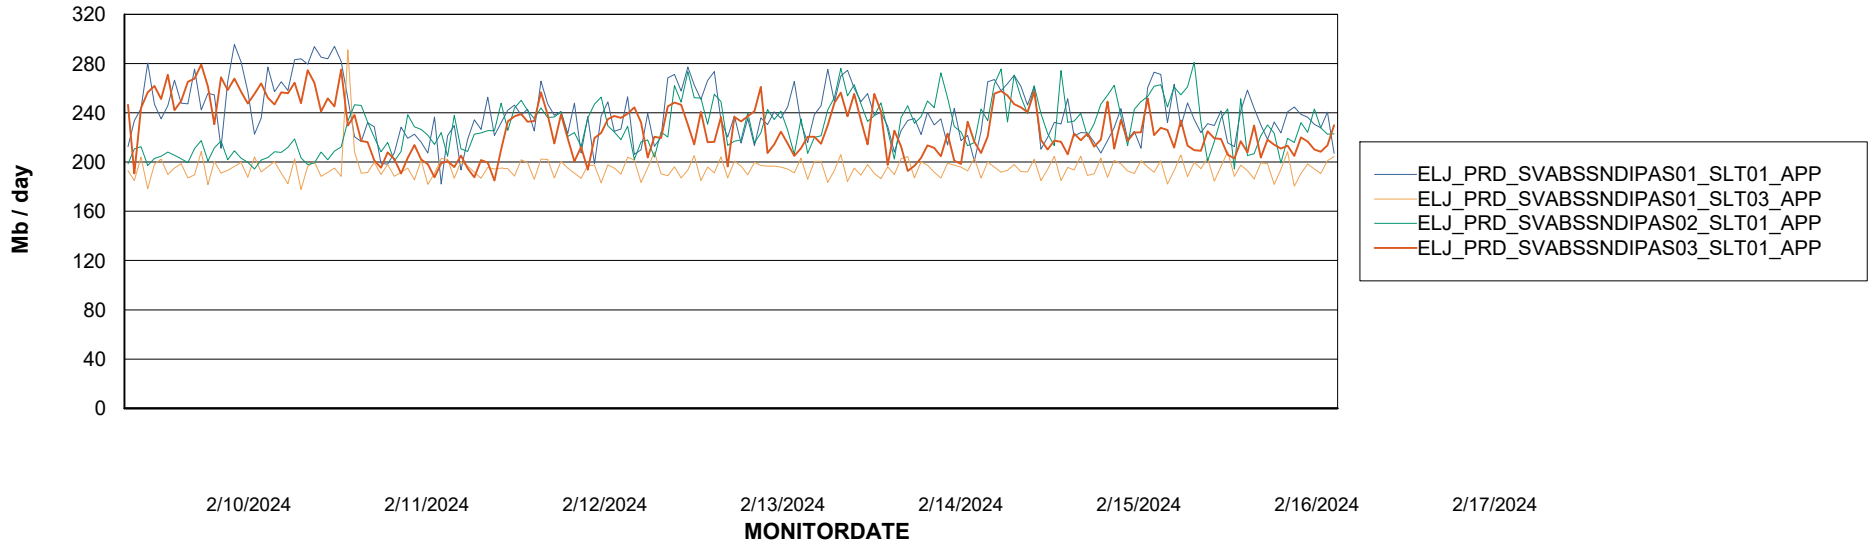

ABSolute Application Server Services

Avg memory used per ABS Server Service