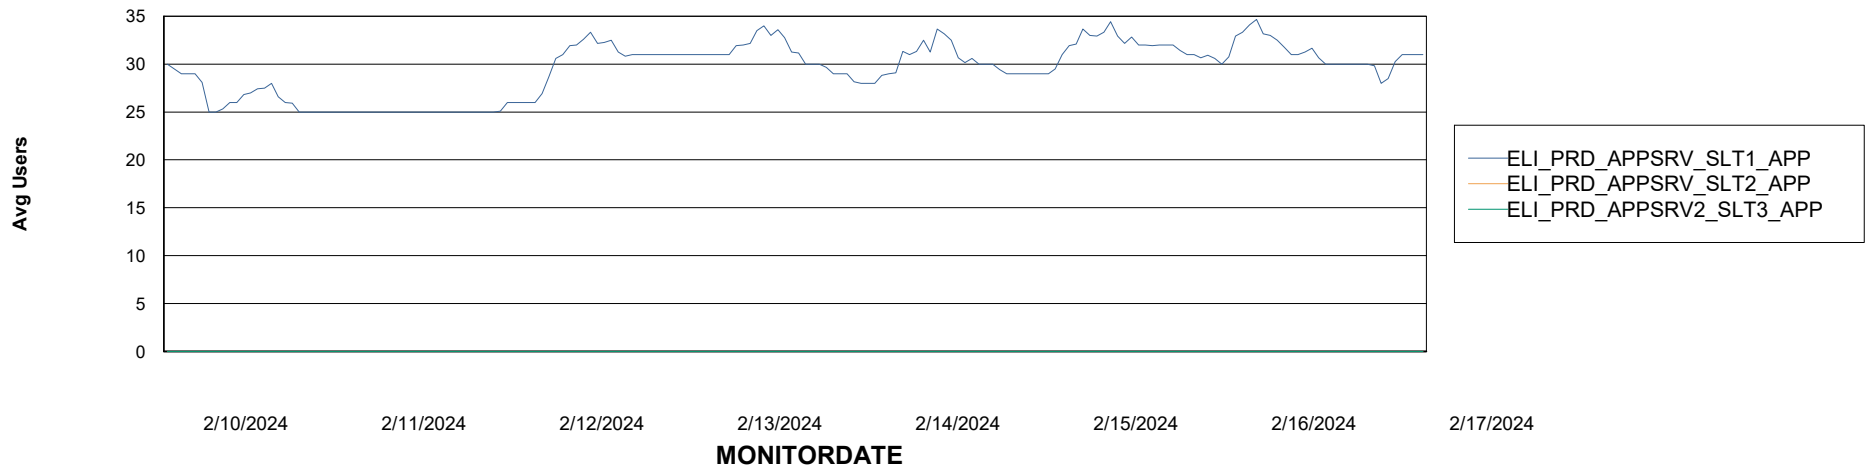

Avg memory used per ABS Server Service

Weekly SLA Customer Report

Customer ELI_Production
Database ID 62

ABSSolute Application Server Services

Avg memory used per ReportServer Service

Avg users per day per ABS server