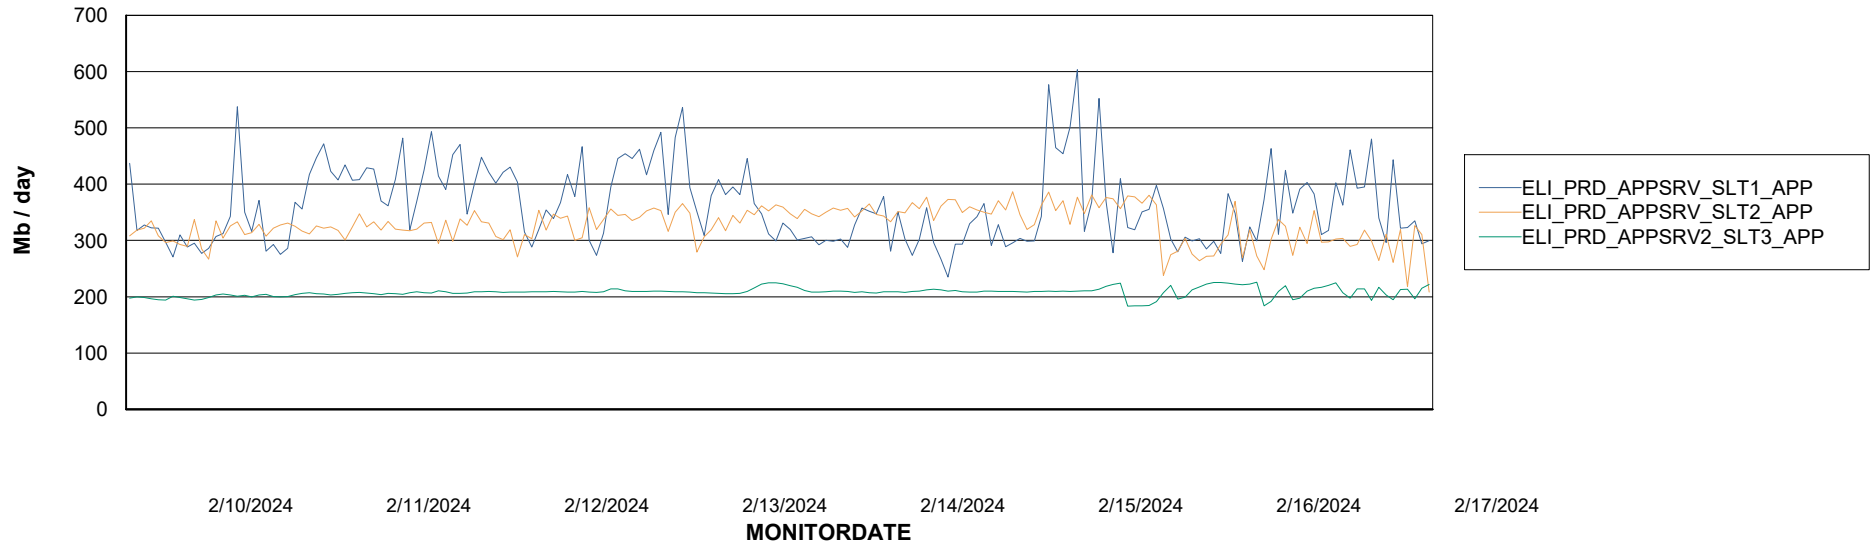

ABSSolute Application Server Services

Avg memory used per ABS Server Service