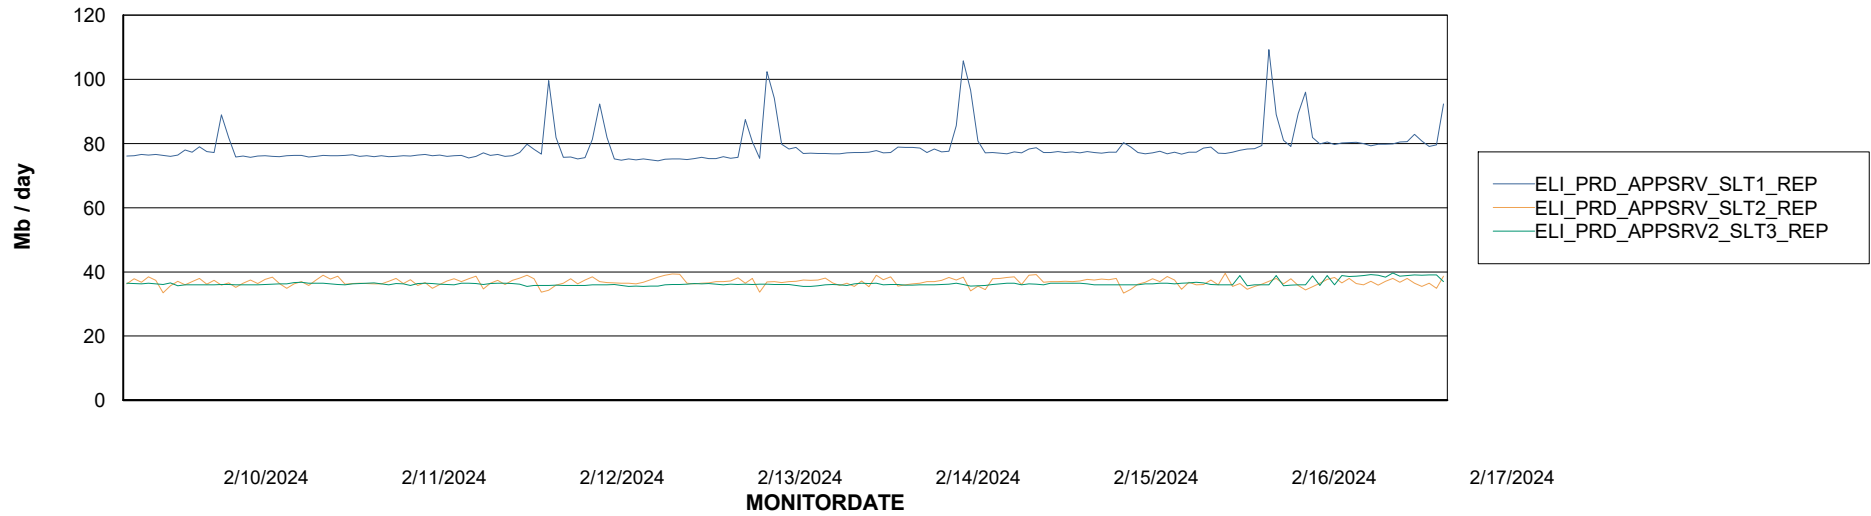

Avg memory used per ABS Server Service

Weekly SLA Customer Report

Customer ELI_Production
Database ID 62

ABSSolute Application Server Services

Avg memory used per ReportServer Service

Avg users per day per ABS server