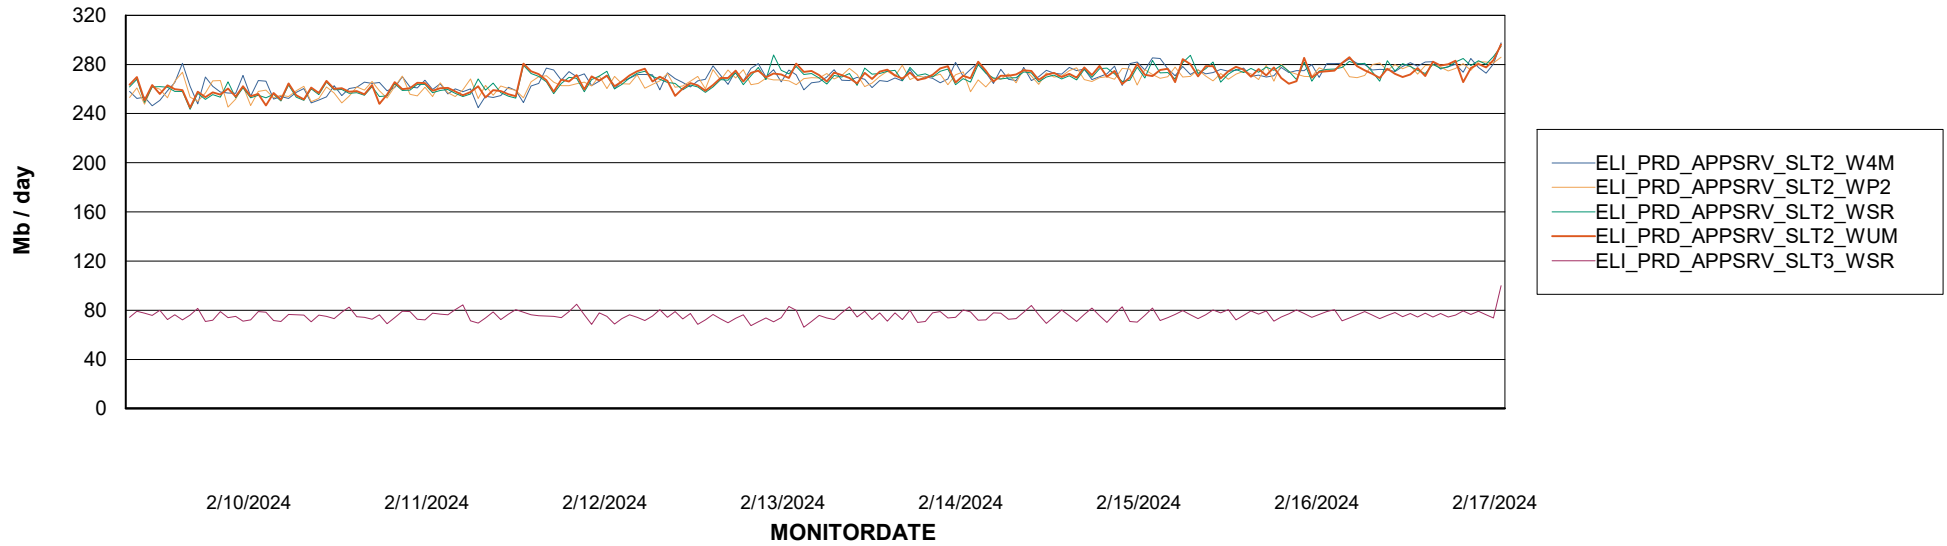

ABSolute Application Server Services

Avg memory used per ABS Web component