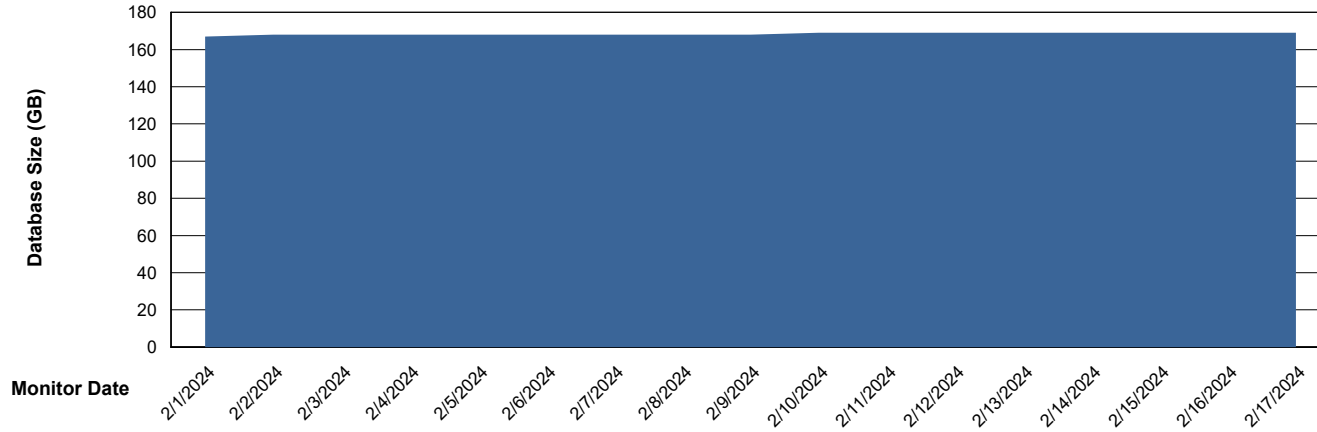

Weekly SLA Customer Report

Customer ELI_Production
Database ID 62

Database Performance ELI_PRD_STB_HSBABS1

DB Processes Max 1,000

Weekly SLA Customer Report

Customer ELI_Production
Database ID 62

DATABASE SIZE ELI_PRD_FRASEQXPRDDB04_ABS1

Database growth over last month

DATABASE SIZE ELI_PRD_Primary_ABS1

Database growth over last month

Weekly SLA Customer Report

Customer ELI_Production
Database ID 62

Database Tablespace ELI_PRD_FRASEQXPRDDB04_ABS1