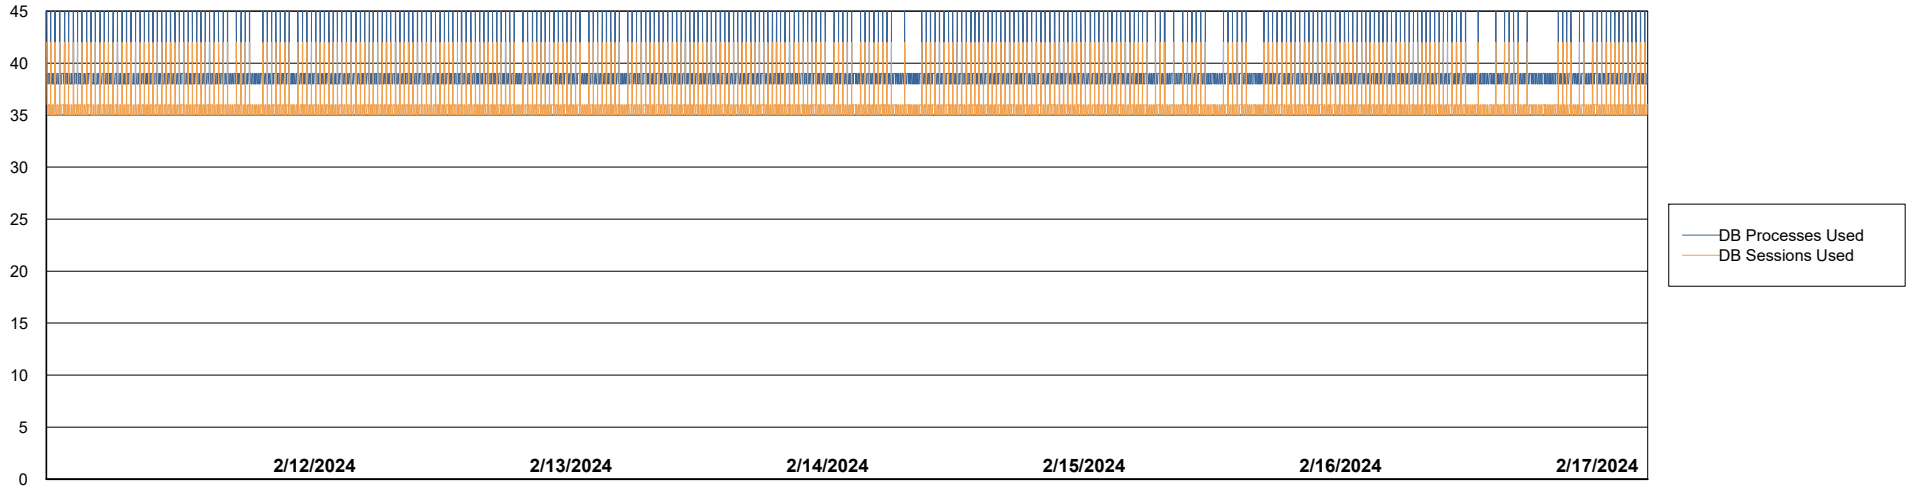

Database Performance ELI_PRD_STB_HSBABS1

DB Processes Max 1,000