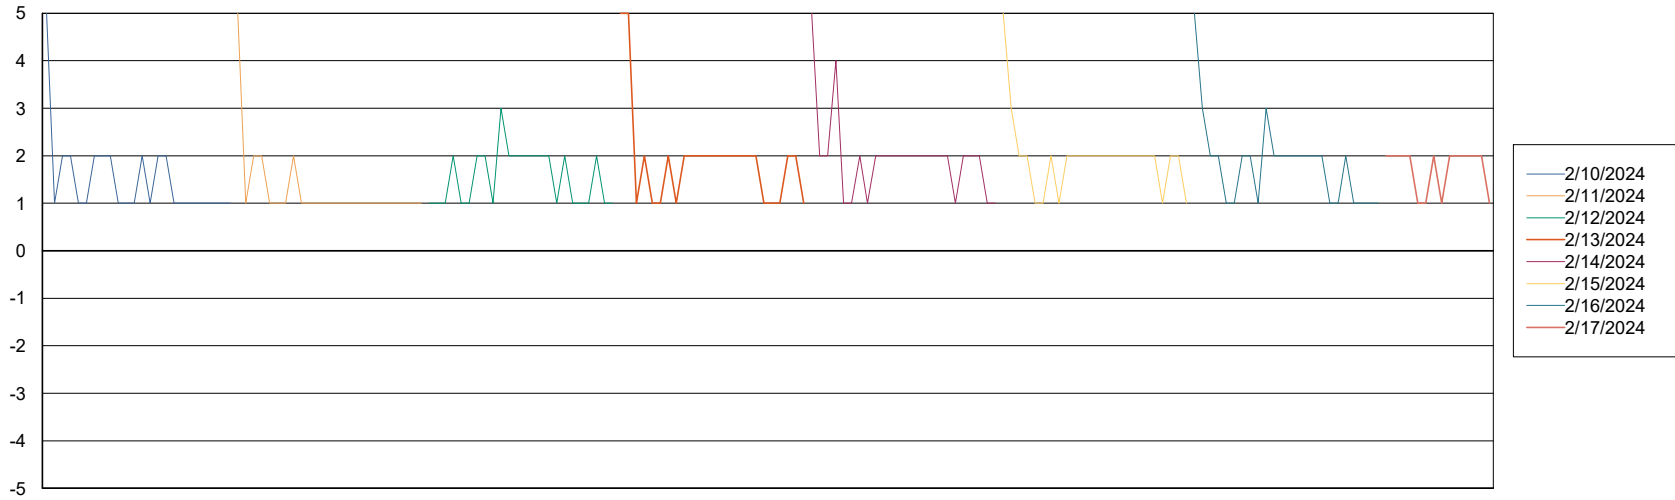

Standby Database Health ELI_Production

Recovery lag for last 7 days