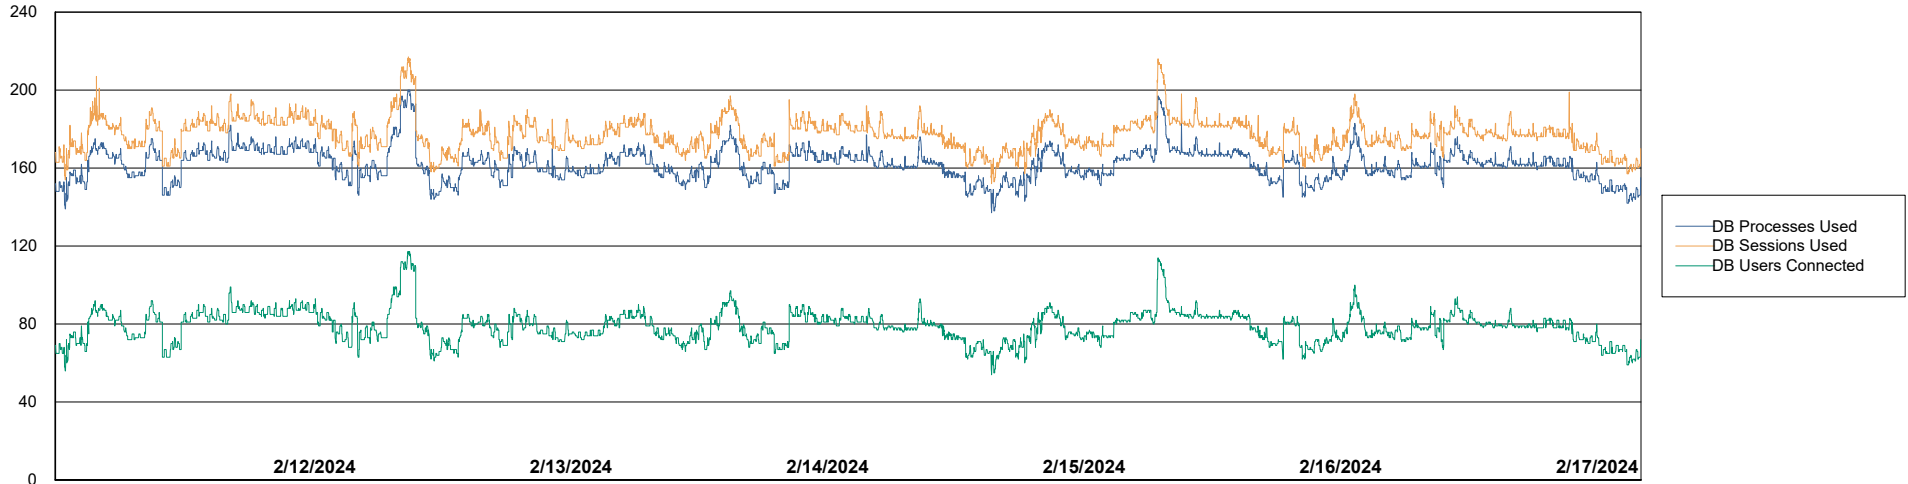

Weekly SLA Customer Report

Customer ELI_Production
Database ID 62

Database Performance ELI_PRD_FRASEQXPRDDB04_ABS1

Weekly SLA Customer Report

Customer ELI_Production
Database ID 62

Database Performance ELI_PRD_Primary_ABS1