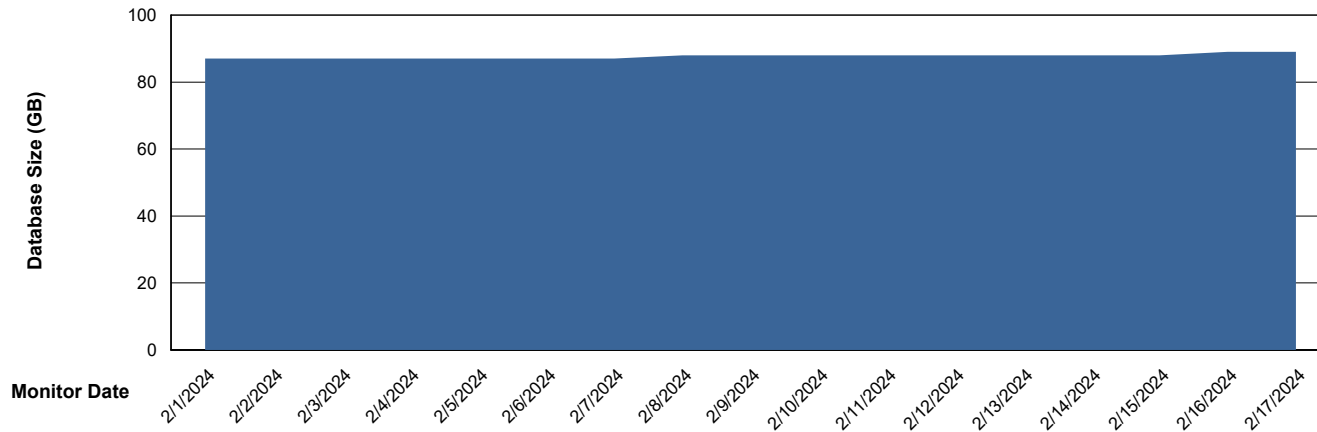

Weekly SLA Customer Report

Customer ELI_Production
Database ID 62

Database Performance ELI_PRD_STB_HSBABS1

DB Processes Max 1,000

Weekly SLA Customer Report

Customer ELI_Production
Database ID 62

DATABASE SIZE ELI_PRD_FRASEQXPRDDB04_ABS1

Database growth over last month

DATABASE SIZE ELI_PRD_Primary_ABS1

Database growth over last month

Weekly SLA Customer Report

Customer ELI_Production
Database ID 62

Database Tablespace ELI_PRD_FRASEQXPRDDB04_ABS1