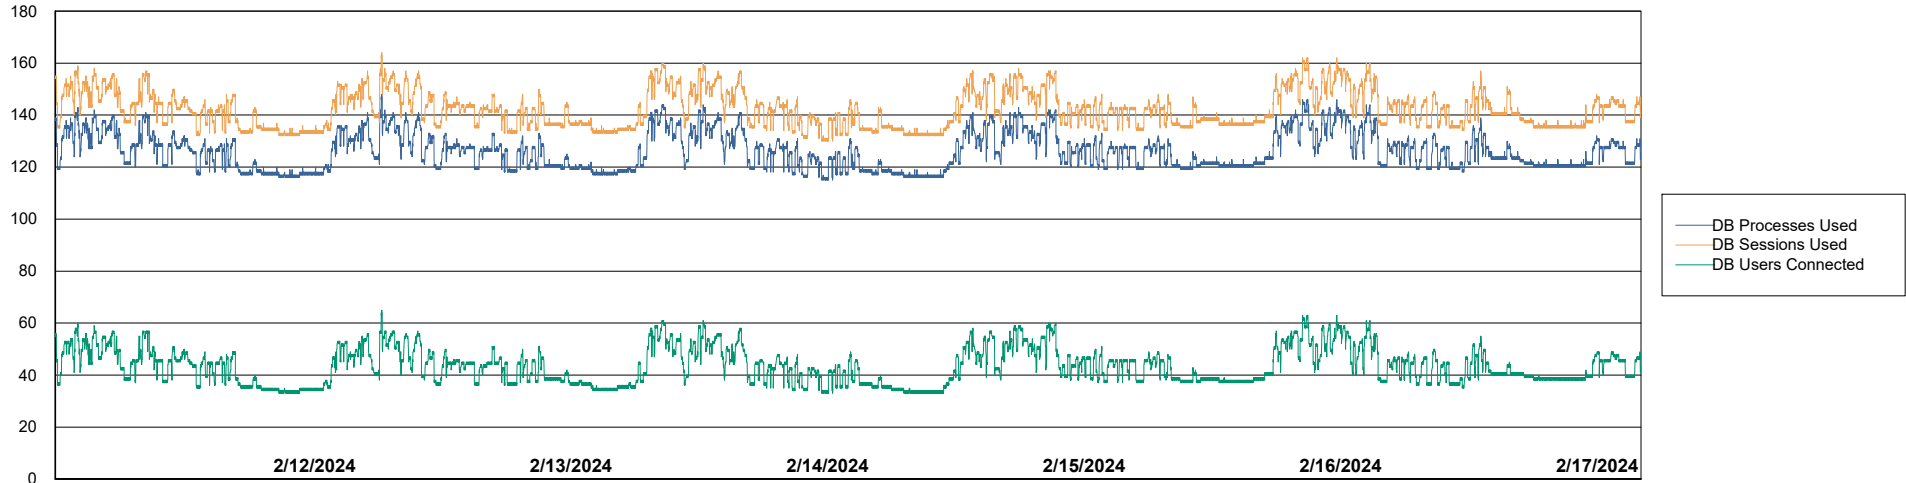

Weekly SLA Customer Report

Customer ECL_Production
Database ID 156

Harddisk Usage ECL_PRD_ECLABS-WEB

	Free disk space on C: (%)	Total disk space on C: (Gb)	Used disk space on C: (Gb)
2/17/2024	44	99	55
2/16/2024	44	99	55
2/15/2024	44	99	55
2/14/2024	45	99	55
2/13/2024	48	99	51
2/12/2024	49	99	50
2/11/2024	49	99	50

Weekly SLA Customer Report

Customer ECL_Production
Database ID 156

Database Performance ECL_PRD_ECLABS_ABS1

Weekly SLA Customer Report

Customer ECL_Production
Database ID 156

Database Performance ECL_PRD_ECLABS-TEST_HSBABS1