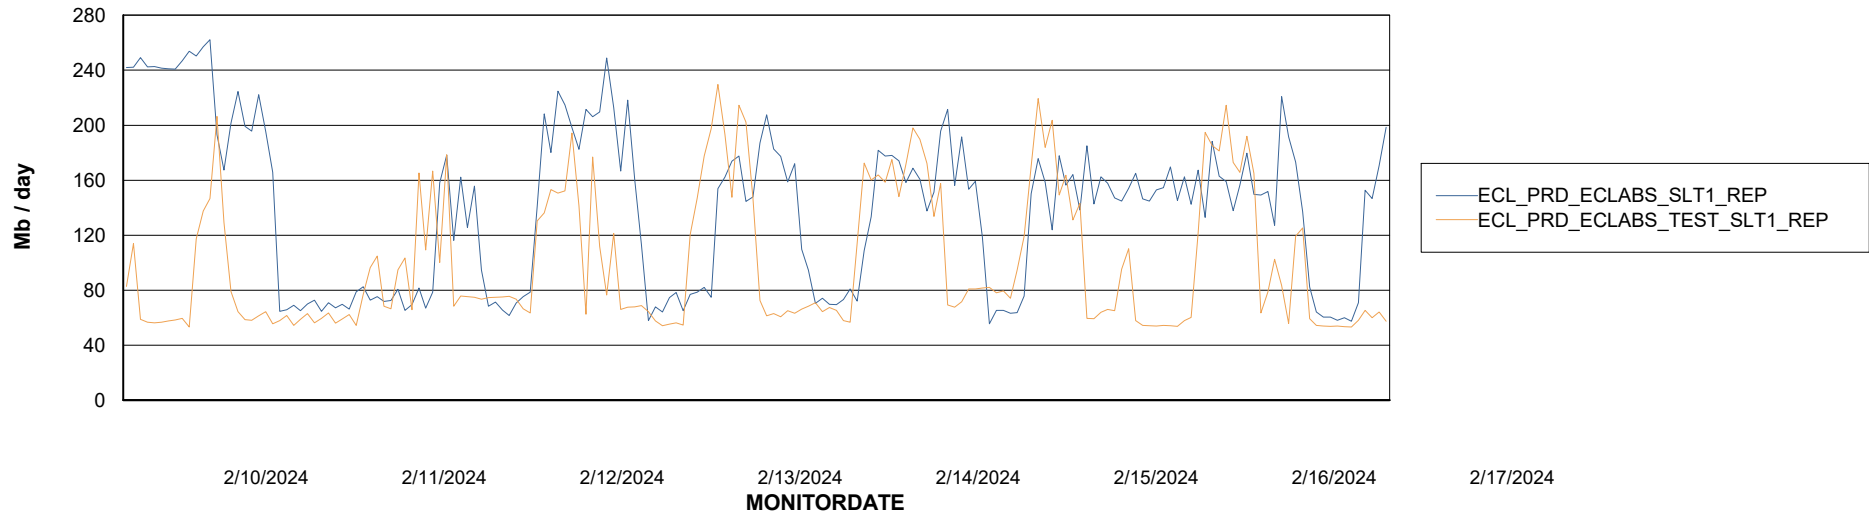

Avg memory used per ABS Server Service

Avg users per day per ABS server

Weekly SLA Customer Report

Customer ECL_Production
Database ID 156

ABSSolute Application ReportServer Services

Avg memory used per ReportServer Service