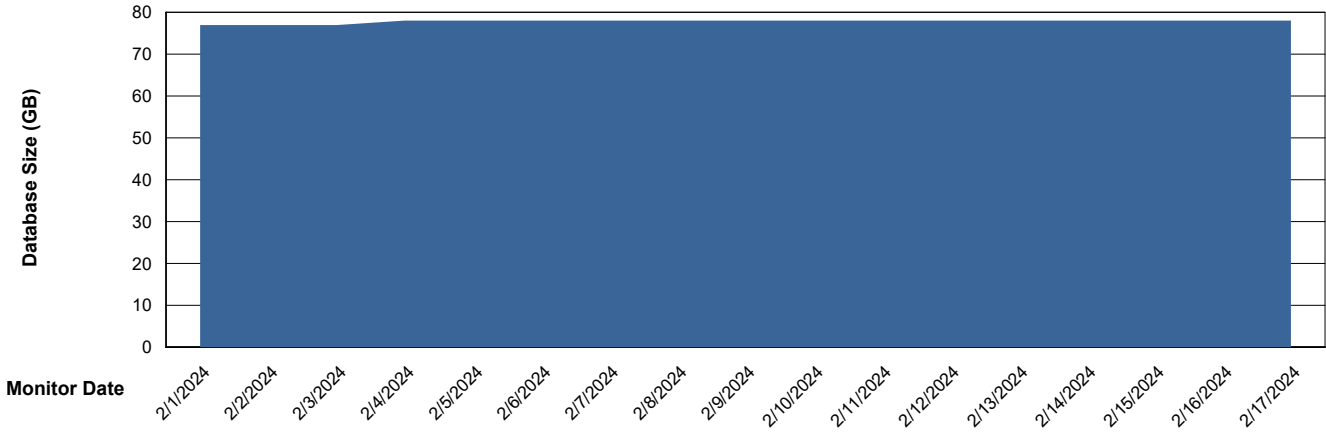

DB Processes Max 1,000

Weekly SLA Customer Report

Customer ECL_Production
 Database ID 156

DATABASE SIZE ECL_PRD_ECLABS_ABS1

Database growth over last month

Database Tablespace ECL_PRD_ECLABS_ABS1

Date	Tablespace Name	Filesize (Gb)	Usedsize (Gb)	Percentage free
2/17/2024	ABSDATA	81	56	31
	INDX	10	6	36
2/16/2024	ABSDATA	81	56	31
	INDX	10	6	36
2/15/2024	ABSDATA	81	56	31
	INDX	10	6	36
2/14/2024	ABSDATA	81	56	31
	INDX	10	6	36
2/13/2024	ABSDATA	81	56	31
	INDX	10	6	36
2/12/2024	ABSDATA	81	56	31
	INDX	10	6	36
2/11/2024	ABSDATA	81	56	31
	INDX	10	6	36

Weekly SLA Customer Report

Customer ECL_Production
Database ID 156

Standby Database Health ECL_Production

Recovery lag for last 7 days

Weekly SLA Customer Report

Customer ECL_Production
Database ID 156

ABSSolute Application Server Services