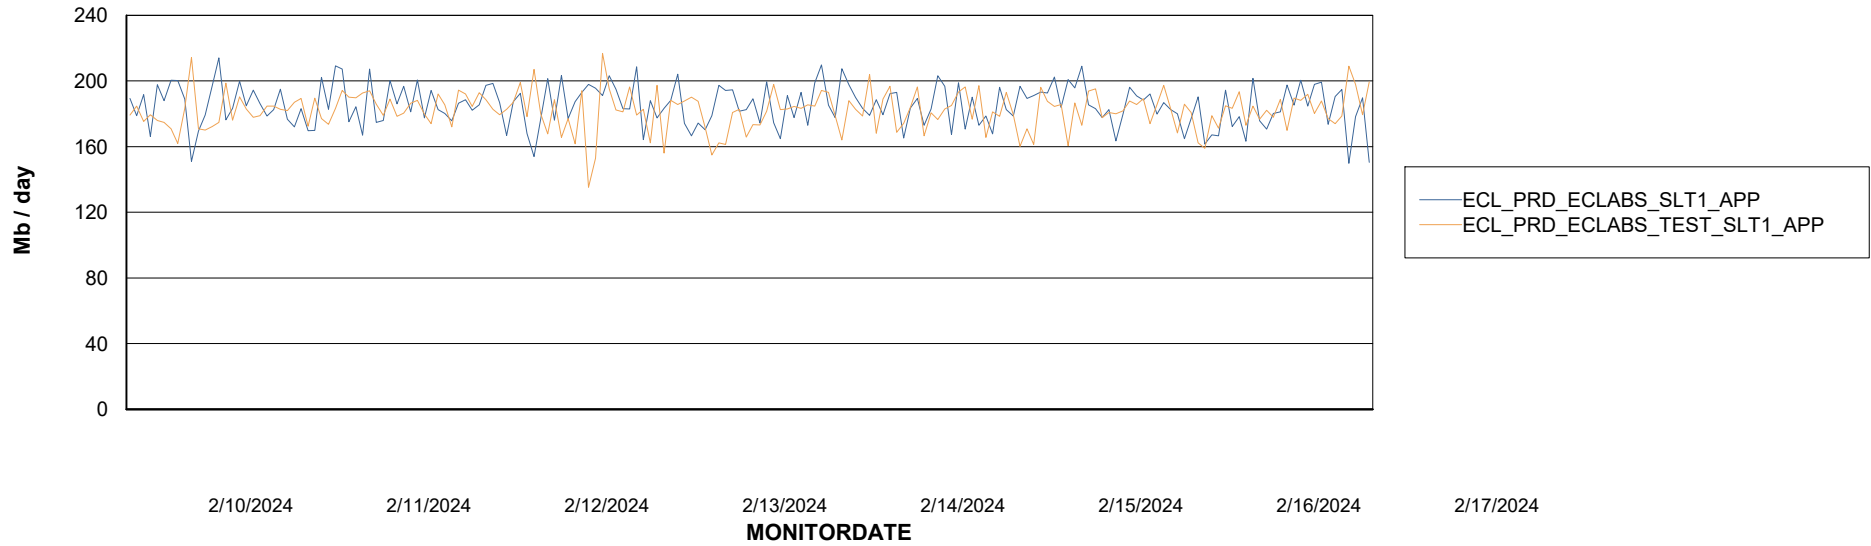

ABSSolute Application Server Services

Avg memory used per ABS Server Service