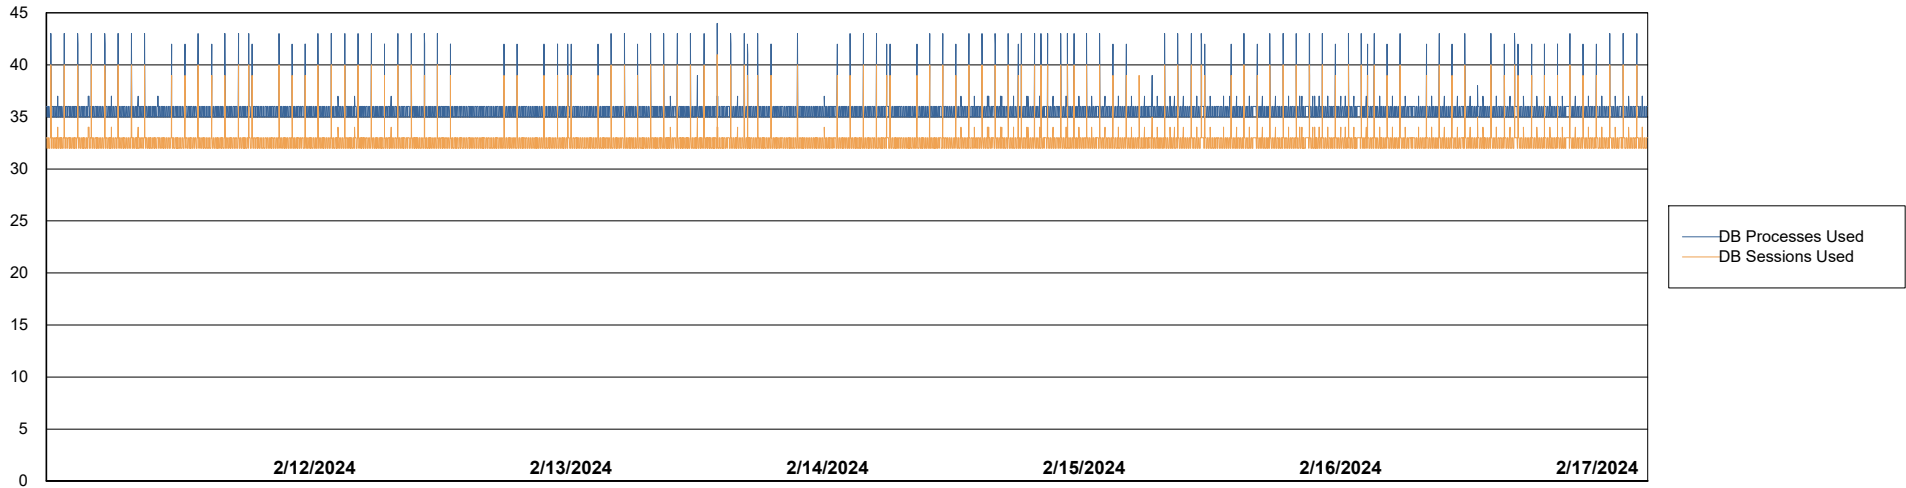

Weekly SLA Customer Report

Customer ECL_Production
Database ID 156

Database Performance ECL_PRD_ECLABS_ABS1

Weekly SLA Customer Report

Customer ECL_Production
Database ID 156

Database Performance ECL_PRD_ECLABS-TEST_HSBABS1

DB Processes Max 1,000

Weekly SLA Customer Report

Customer ECL_Production
 Database ID 156

DATABASE SIZE ECL_PRD_ECLABS_ABS1

Database growth over last month

Database Tablespace ECL_PRD_ECLABS_ABS1

Date	Tablespace Name	Filesize (Gb)	Usedsize (Gb)	Percentage free
2/17/2024	ABSDATA	81	56	31
	INDX	10	6	36
2/16/2024	ABSDATA	81	56	31
	INDX	10	6	36
2/15/2024	ABSDATA	81	56	31
	INDX	10	6	36
2/14/2024	ABSDATA	81	56	31
	INDX	10	6	36
2/13/2024	ABSDATA	81	56	31
	INDX	10	6	36
2/12/2024	ABSDATA	81	56	31
	INDX	10	6	36
2/11/2024	ABSDATA	81	56	31
	INDX	10	6	36