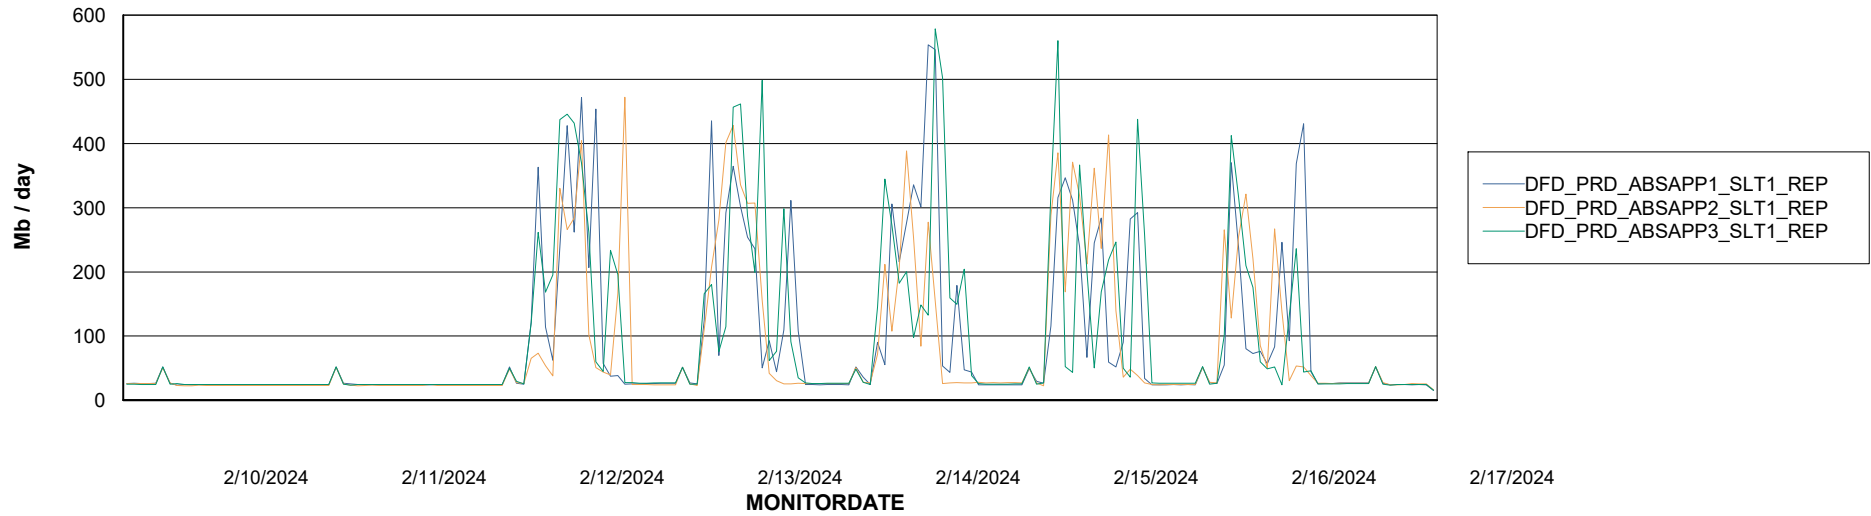

ABSSolute Application ReportServer Services

Avg memory used per ReportServer Service