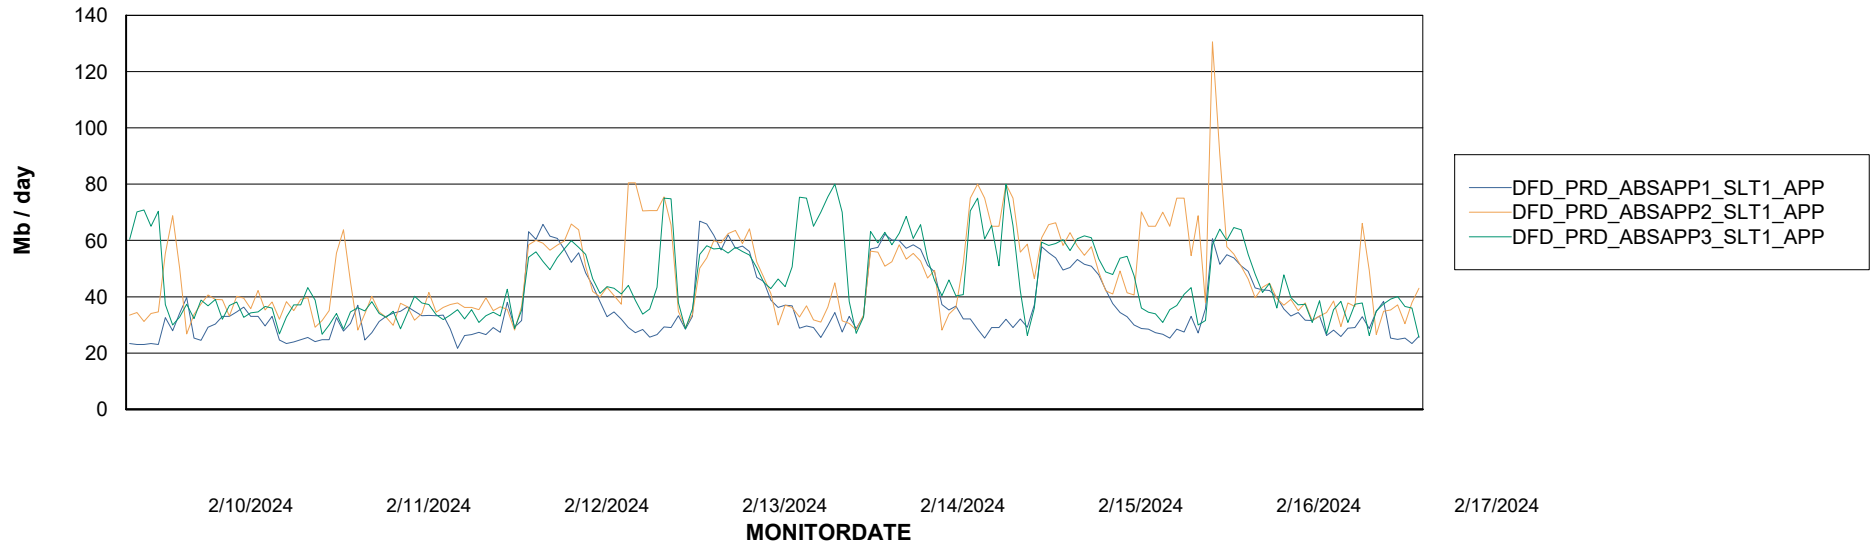

ABSSolute Application Server Services

Avg memory used per ABS Server Service