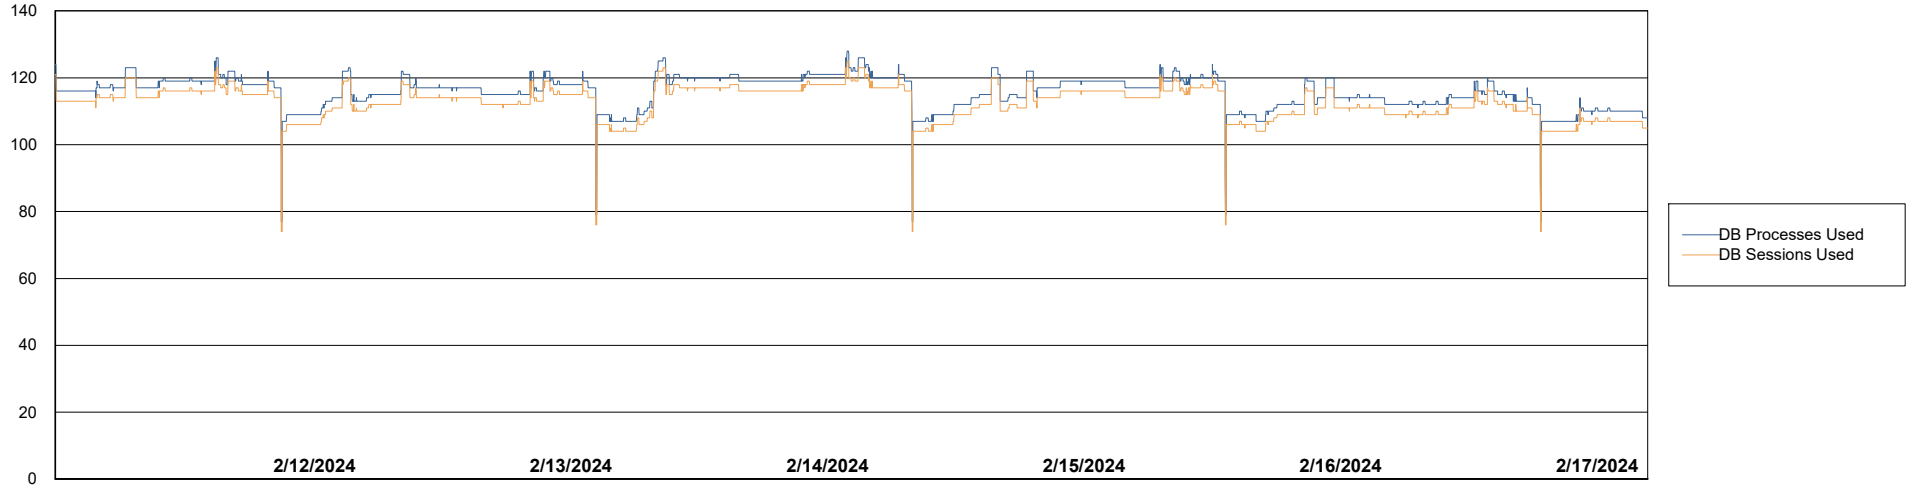

Database Performance DFD_PRD_S-S-ORACLE01-F_ABS1

DB Processes Max 600
DB Sessions Max 4