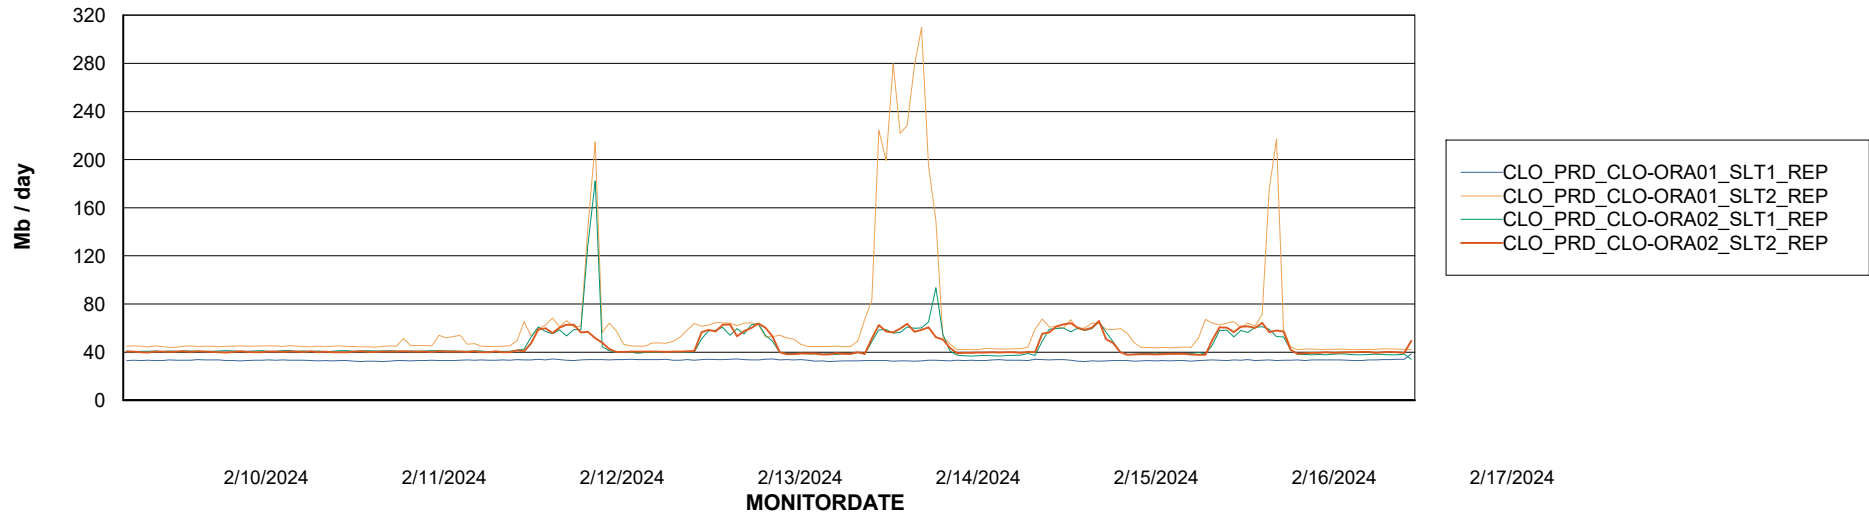

Avg memory used per ABS Server Service

Avg users per day per ABS server

Weekly SLA Customer Report

Customer CLO Production
Database ID 38

ABSSolute Application ReportServer Services

Avg memory used per ReportServer Service