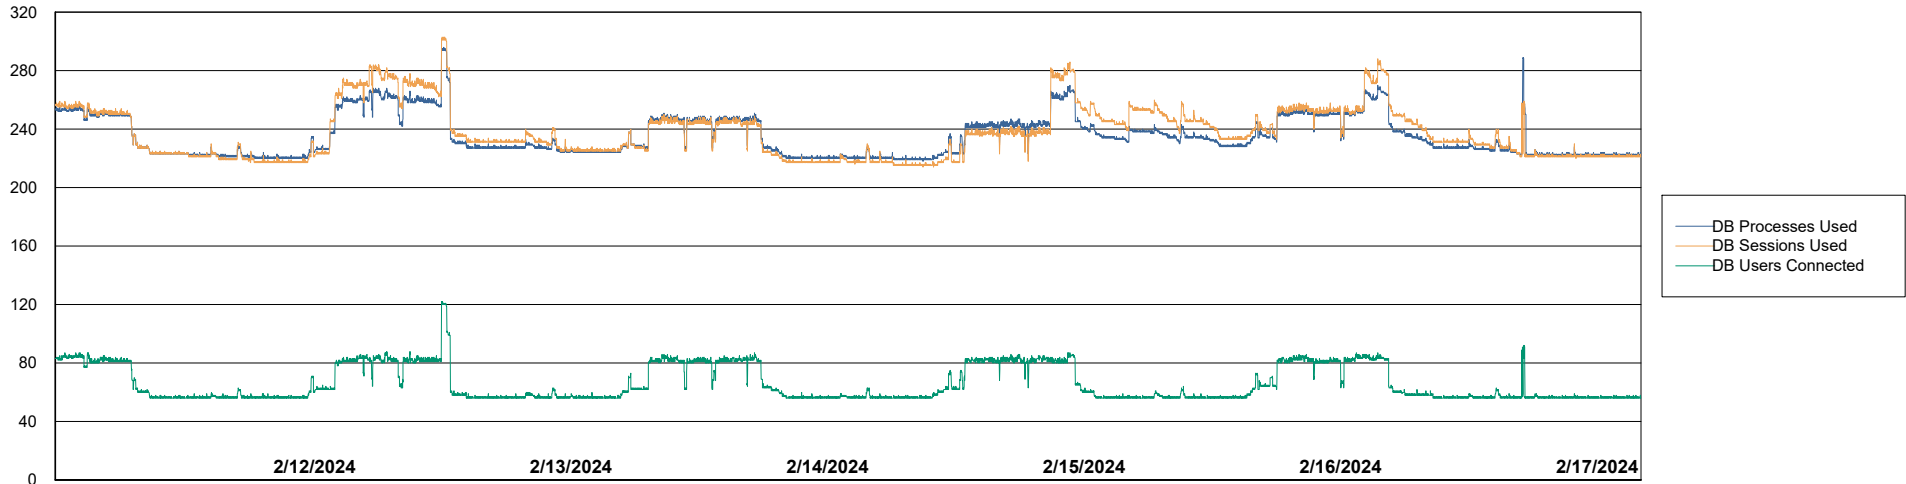

Database Performance CLO_PRD_CLO-ORA01_ABS1