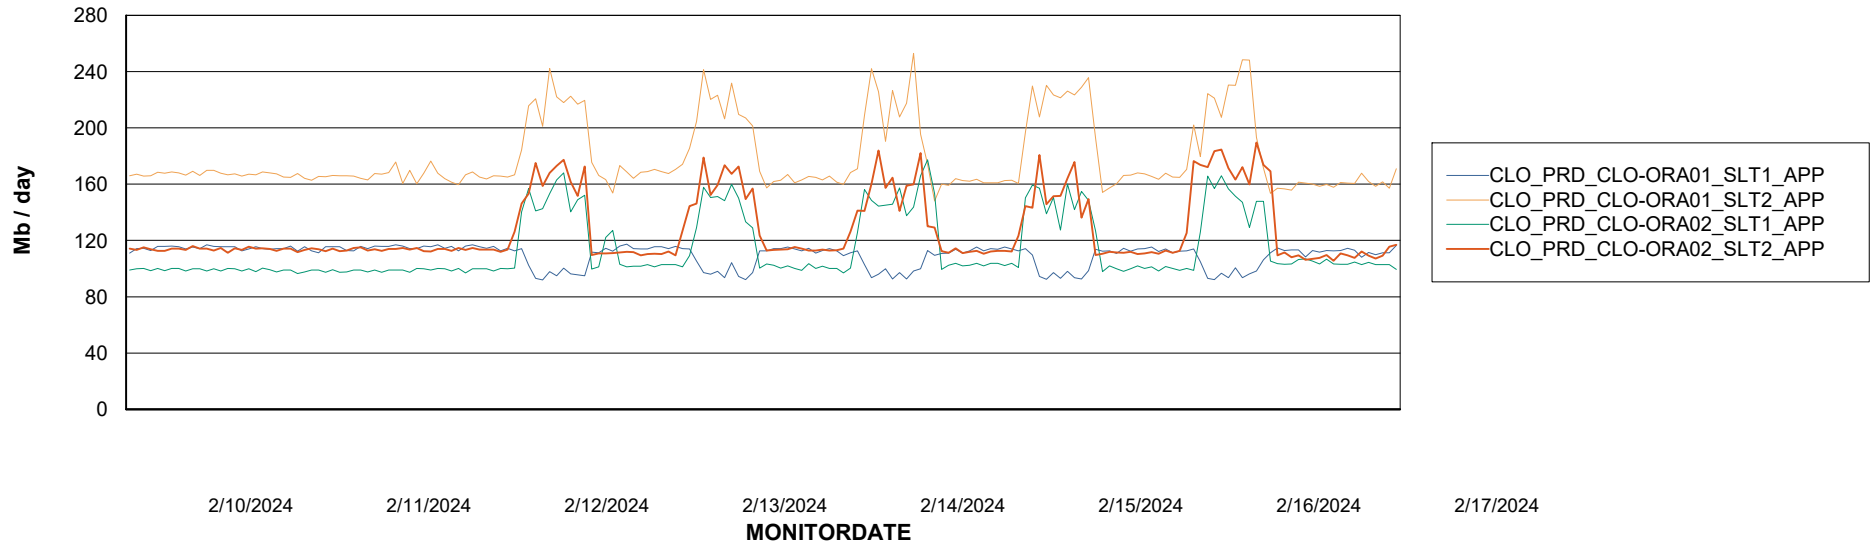

ABSSolute Application Server Services

Avg memory used per ABS Server Service