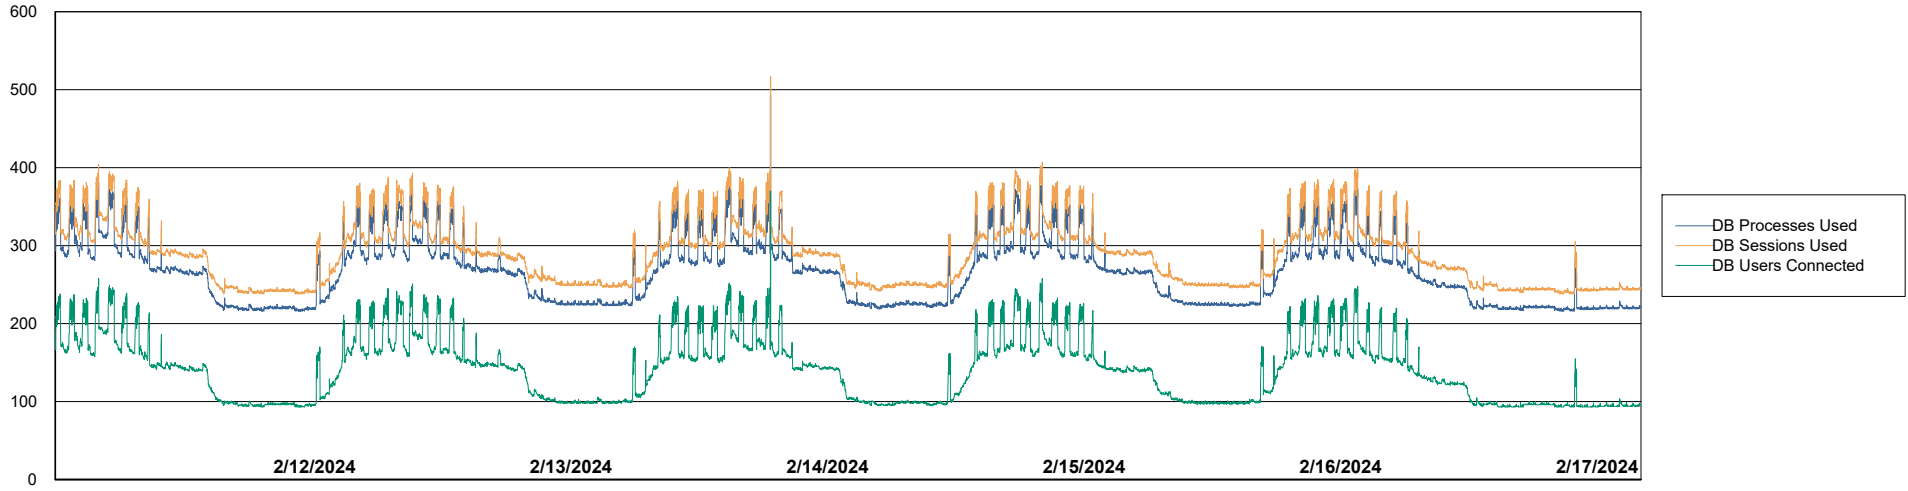

Harddisk Usage BNL_PRD_vm-absa03

	Free disk space on C: (%)	Total disk space on C: (Gb)	Used disk space on C: (Gb)	Free disk space on D: (%)	Total disk space on D: (Gb)	Used disk space on D: (Gb)	Free disk space on E: (%)	Total disk space on E: (Gb)	Used disk space on E: (Gb)
2/17/2024	69	127	39	33	127	84	92	64	5
2/16/2024	70	127	38	34	127	84	92	64	5
2/15/2024	70	127	38	34	127	84	92	64	5
2/14/2024	70	127	39	34	127	84	92	64	5
2/13/2024	70	127	39	33	127	85	92	64	5
2/12/2024	70	127	38	34	127	84	92	64	5
2/11/2024	70	127	38	34	127	84	92	64	5

Weekly SLA Customer Report

Customer BNL_Production
Database ID 83

Database Performance BNLDB_Production

Weekly SLA Customer Report

Customer BNL_Production
Database ID 83

Database Performance BNLDB_Standby

DB Processes Max 0
DB Processes Max 1,000
DB Processes Max 4