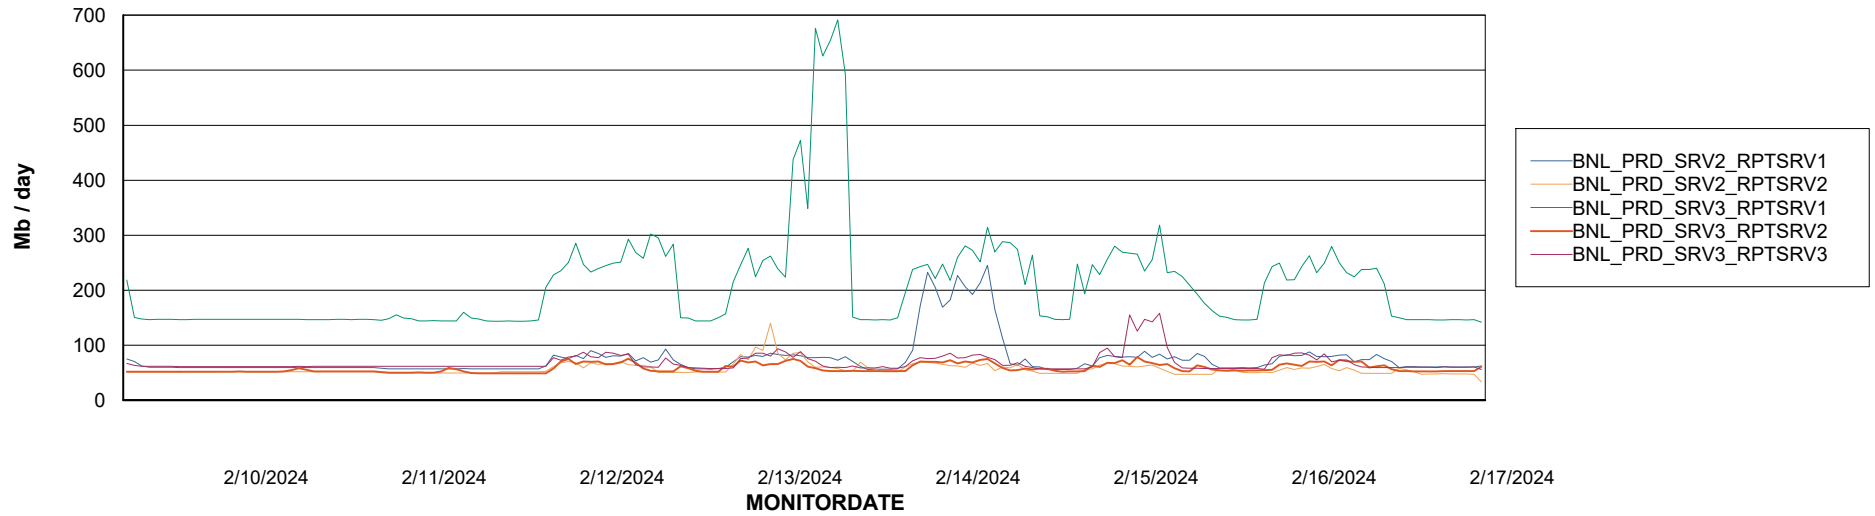

Avg memory used per ABS Server Service

Avg users per day per ABS server

Weekly SLA Customer Report

Customer BNL_Production
Database ID 83

ABSSolute Web Component Services

Avg memory used per ReportServer Service