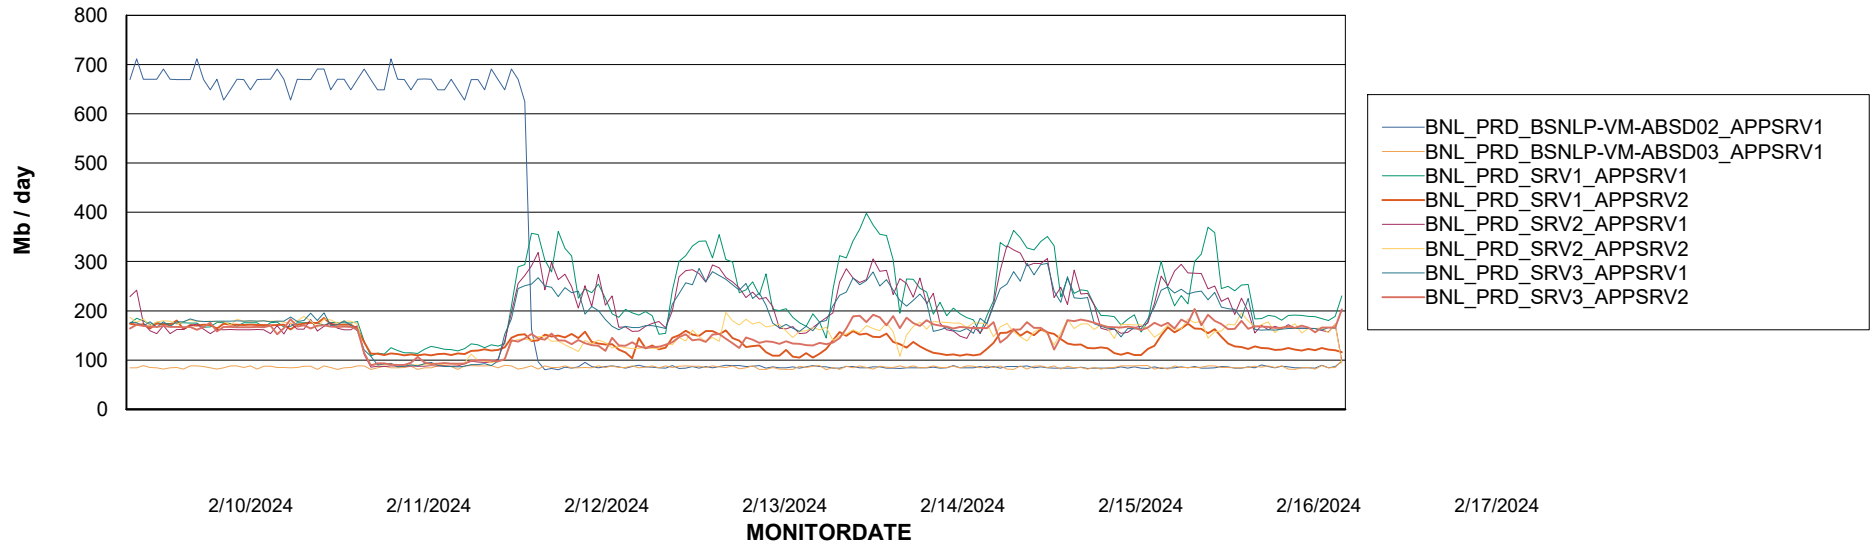

ABSSolute Application Server Services

Avg memory used per ABS Server Service