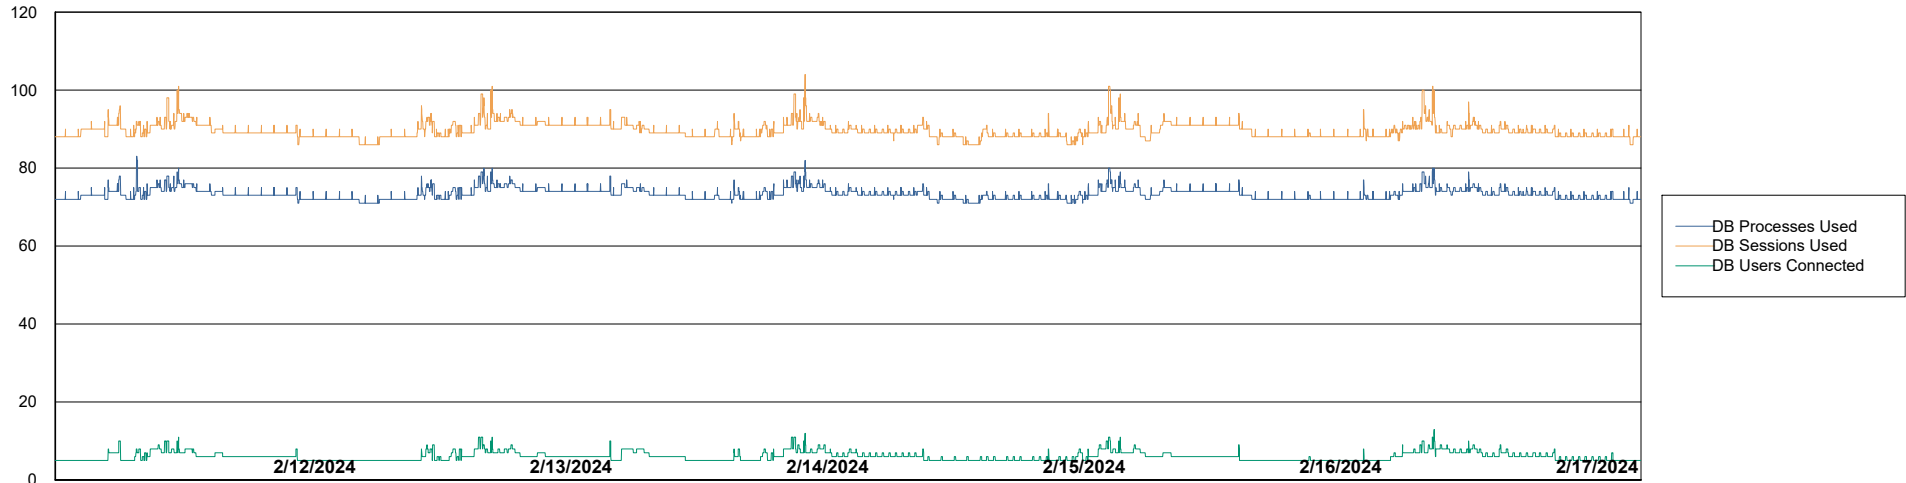

Database Performance AUJ_BI2_DB