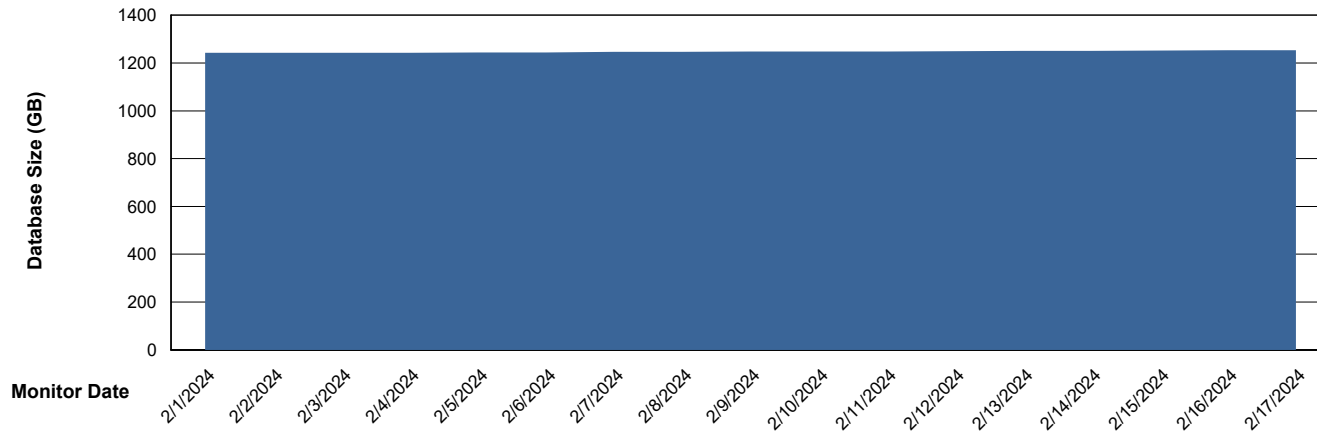

# Weekly SLA Customer Report

Customer AUJ\_Production  
Database ID 185

DATABASE SIZE AUJ\_BI2\_DB

### Database growth over last month

DATABASE SIZE AUJ\_DB2\_Primary

### Database growth over last month