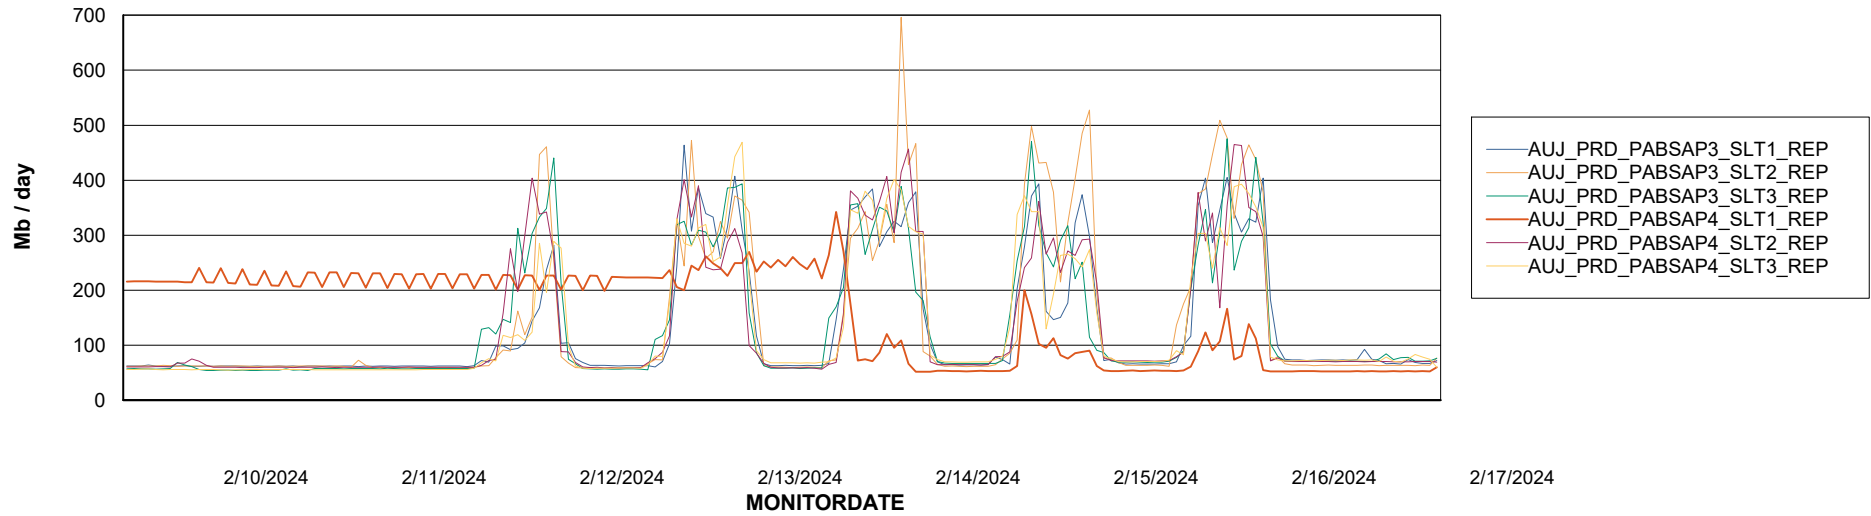

ABSSolute Application ReportServer Services

Avg memory used per ReportServer Service