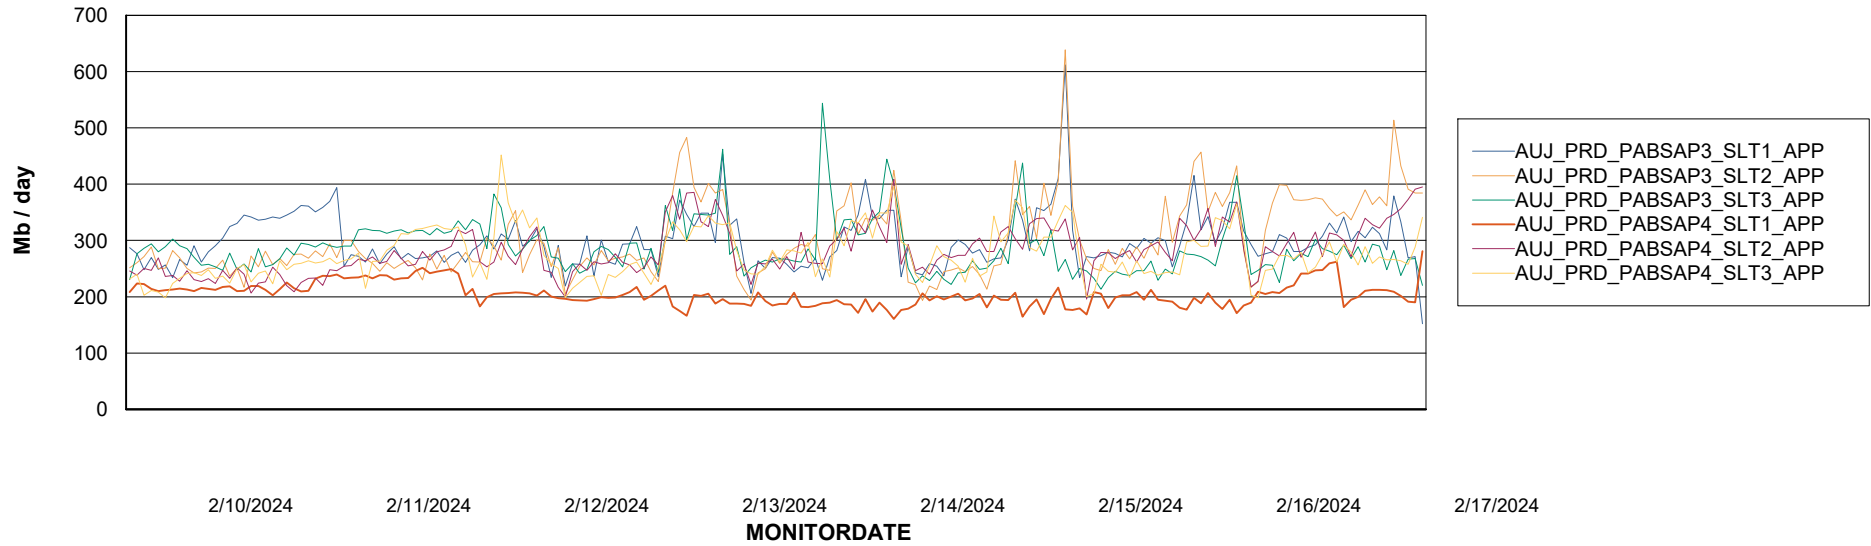

ABSSolute Application Server Services

Avg memory used per ABS Server Service